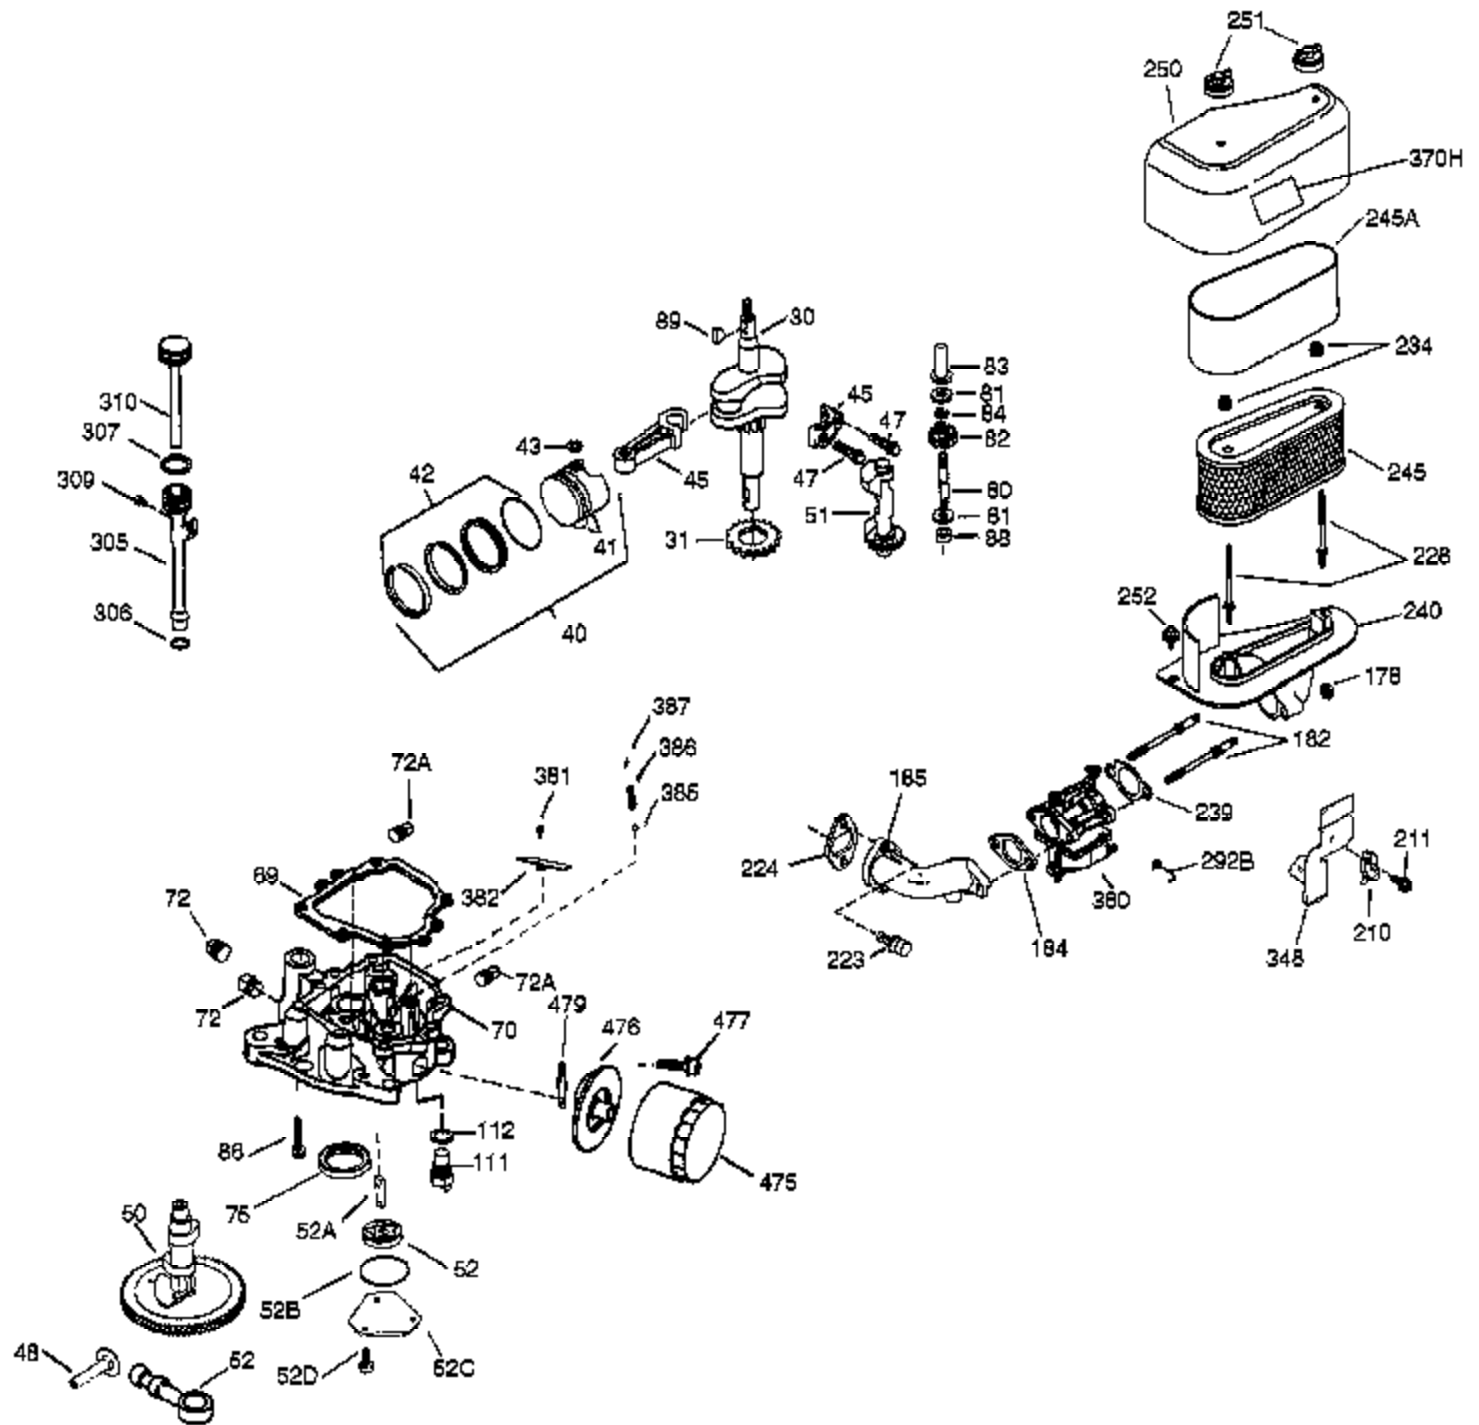

Ref #	Part Number	Qty	Description
203	36482	1	Compression Spring
204	650777	1	Screw, 6-32 x 21/32"
209	650902	2	Screw, 10-32 x 7/16"
210	27793	1	Conduit Clip
211	28942	1	Screw, 10-32 x 3/8"
212A	36288	2	Bushing
260	36943	1	Blower Housing
262A	651046	1	Heat Shield Mounting Stud
262	30063	2	Screw, Torx T-30, 1/4-20 x 1/2"
263	36367	1	Trim Ring
264A	651045	1	Heat Shield Mounting Stud
264	650273	1	Screw, 5/16-18 x 5/8"
265	36944	1	Cylinder Head Cover
269	35762	2	* Exhaust Manifold Gasket
270	36235	1	Exhaust Manifold
270A	35829A	1	Exhaust Port Liner
271	35293	1	Locking Plate
277	650876	2	Screw, 5/16-18 x 1-1/4"
286	36343	1	Cup & Screen
291	30705	1	Fuel Line
292	26460	2	Fuel Line Clamp
296	34279B	1	Fuel Filter (Incl. 292)
314	650873	2	Screw, 1/4-20 x 3/4"
315	611104	1	Alternator Coil (3/5 Split)(Incl. 321 -323)
321	611161	1	Diode
322	611142	1	Connector Body
323	611118	1	Terminal
325	34246	1	Wire Clip
326	36210	1	Screen Plug
347	650949	3	Screw, 10-32 x 9/16"
361	650990	4	Screw, Torx T-30, 5/16-18 x 15/32"
370G	35274	1	Oil Instruction Decal
370	36261	1	Name Decal
394A	650982	1	Washer
395	36914	1	Electric Starter Motor (12 Volt)
400	36947		* Gasket Set (Incl. items marked PK i n notes) Incl. part #'s 27896 (2), 33263 (1), 33629 (2), 34265 (1), 35317 (1), 35762 (2), 35946 (1), 35352 (1), 35958 (1)
420	730225	1	SAE 30 4-Cycle Engine Oil (Quart)