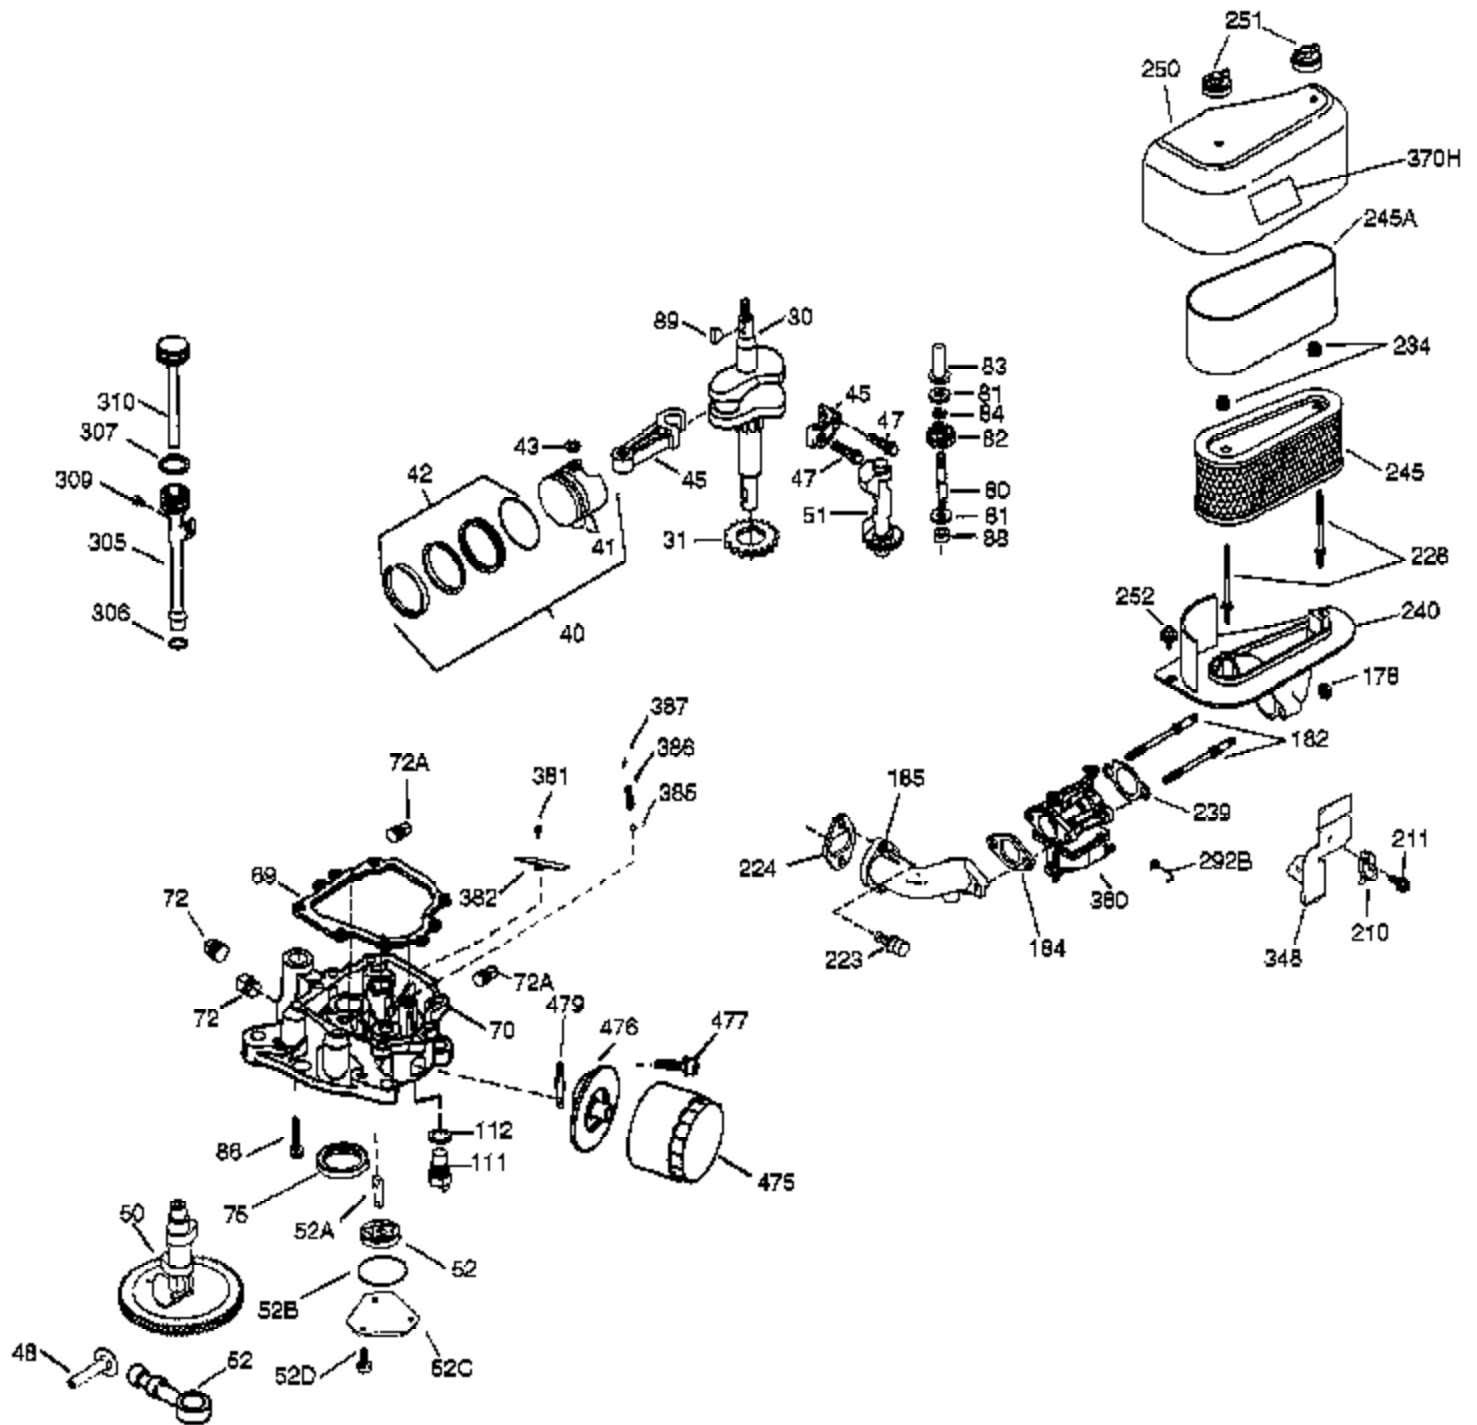

Ref #	Part Number	Qty	Description
30	36924	1	Crankshaft
31	35327	1	Counterbalance Gear
40	35776	1	Piston, Pin & Ring Set (Std.)
40	35777	1	Piston, Pin & Ring Set (.010" OS)
40	35778	1	Piston, Pin & Ring Set (.020" OS)
41	35773	1	Piston & Pin Ass'y. (Std.) (Incl. 43)
41	35774	1	Piston & Pin Ass'y. (.010" OS) (Incl. 43)
41	35775	1	Piston & Pin Ass'y. (.020" OS) (Incl. 43)
42	35779	1	Ring Set (Std.)
42	35780	1	Ring Set (.010" OS)
42	35781	1	Ring Set (.020" OS)
43	35772	2	Piston Pin Retaining Ring
45	36925	1	Connecting Rod Ass'y. (Incl. 47)
47	651033	2	Connecting Rod Bolt
48	35313	2	Valve Lifter
50	36926	1	Camshaft (MCR)
51	35315A	1	Counterbalance Weight
52A	36331	1	Oil Pump Shaft
52B	36333	1	"O" Ring
52C	36334	1	Oil Pump Cover (Incl. 52B)
52D	650888	3	Screw, Torx T-30, 1/4-20 x 43/64"
52	36332	1	Oil Pump Assembly
69	35317	1	* Mounting Flange Gasket
70	36928	1	Mounting Flange (Incl. 72, 75 & 80)
72	31927	1	Oil Drain Plug
75	35319	1	Oil Seal
80	35712	1	Governor Shaft
81	35479	2	Washer
82	35321	1	Governor Gear Ass'y.
83	35322	1	Governor Spool
84	29193	1	Retaining Ring
86	650833	7	Screw, 1/4-20 x 1-3/16"
88	31707A	1	Spacer
89	650592	1	Flywheel Key
178	650928	2	Lock Nut, 1/4-20
182	650925A	2	Carburetor Mounting Stud
184	36352	1	* Carburetor To Intake Pipe Gasket
185	36940	1	Intake Pipe
210	27793	2	Conduit Clip
211	28942	2	Screw, 10-32 x 3/8"
223	650378	2	Screw, Torx T-30, 5/16-18 x 1-3/32"
224	36942	1	* Intake Pipe Gasket
228	650977	2	Air Cleaner Stud
234	650825	2	Nut & Lock Washer, 1/4-20
239	36358	1	* Air Cleaner Gasket
240	36355	1	Air Cleaner Body (Incl. 239)
245	36356	1	Air Cleaner Filter (Incl. 234)
245A	36357	1	Air Cleaner Filter
250	36359	1	Air Cleaner Cover
251	650886	2	Wing Nut, 1/4-20
252	650976	1	Screw, 1/4-20 x 19/32"
286	36343	1	Cup & Screen
292B	36946	1	Fuel Line Clamp
305	36945	1	Oil Fill Tube
306	36832	1	Fill Tube Gasket
307	35499	1	"O" Ring
309	650976	1	Screw, 1/4-20 x 19/32"
309	650976	1	Screw, 1/4-20 x 19/32"