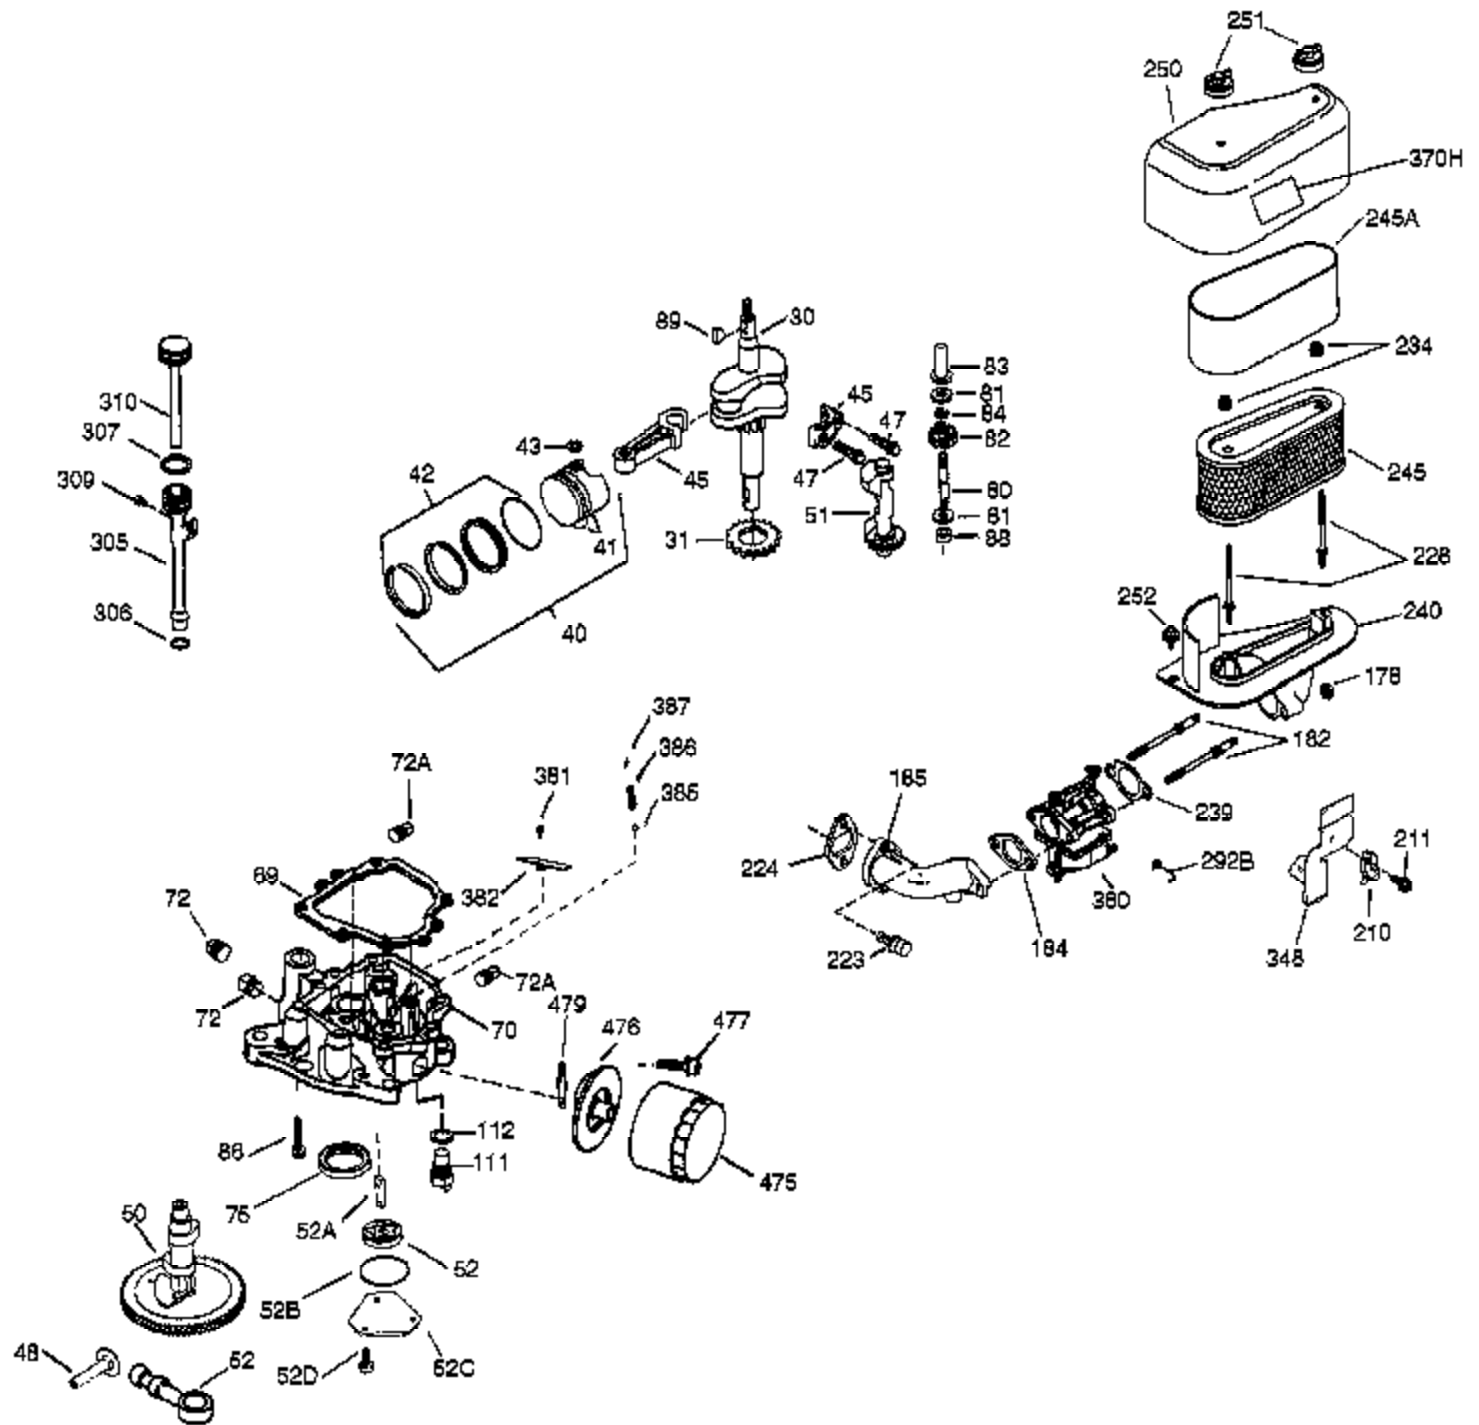

Ref #	Part Number	Qty	Description
30	36924	1	Crankshaft
31	35327	1	Counterbalance Gear
40	35776	1	Piston, Pin & Ring Set (Std.)
40	35777	1	Piston, Pin & Ring Set (.010" OS)
40	35778	1	Piston, Pin & Ring Set (.020" OS)
41	35773	1	Piston & Pin Ass'y. (Std.) (Incl. 43)
41	35774	1	Piston & Pin Ass'y. (.010" OS) (Incl. 43)
41	35775	1	Piston & Pin Ass'y. (.020" OS) (Incl. 43)
42	35779	1	Ring Set (Std.)
42	35780	1	Ring Set (.010" OS)
42	35781	1	Ring Set (.020" OS)
43	35772	2	Piston Pin Retaining Ring
45	36925	1	Connecting Rod Ass'y. (Incl. 46)
46	651033	2	Connecting Rod Bolt
48	35313	2	Valve Lifter
50	36926	1	Camshaft (MCR)
51	35315A	1	Counterbalance Weight
52A	36331	1	Oil Pump Shaft
52B	36333	1	"O" Ring
52C	36334	1	Oil Pump Cover (Incl. 52B)
52D	650888	3	Screw, Torx T-30, 1/4-20 x 43/64"
52	36332	1	Oil Pump Assembly
69	35317	1	* Mounting Flange Gasket
70	36928	1	Mounting Flange (Incl. 72, 75 & 80)
72	31927	1	Oil Drain Plug
75	35319	1	Oil Seal
80	35712	1	Governor Shaft
81	35479	2	Washer
82	35321	1	Governor Gear Ass'y.
83	35322	1	Governor Spool
84	29193	1	Retaining Ring
86	650833	7	Screw, 1/4-20 x 1-3/16"
88	31707A	1	Spacer
89	650592	1	Flywheel Key
178	650928	2	Lock Nut, 1/4-20
182	650925A	2	Screw, 1/4-20 x 27/32"
184	36352	1	* Carburetor To Intake Pipe Gasket
185	36940	1	Intake Pipe
210	27793	2	Conduit Clip
211	28942	2	Screw, 10-32 x 3/8"
223	650378	2	Screw, Torx T-30, 5/16-18 x 1-3/32"
224	36942	1	* Intake Pipe Gasket
228	650977	2	Air Cleaner Stud
234	650825	2	Nut & Lock Washer, 1/4-20
239	36358	2	* Air Cleaner Gasket
240	36355	1	Air Cleaner Body (Incl. 239)
245	36356	1	Air Cleaner Filter (Incl. 234)
245A	36357	1	Air Cleaner Filter
250	36359	1	Air Cleaner Cover
251	650886	2	Wing Nut, 1/4-20
252	650976	2	Screw, 1/4-20 x 19/32"
286	36343	1	Cup & Screen
292B	36946	1	Fuel Line Clamp
305	36945	1	Oil Fill Tube
306	36832	1	Fill Tube Gasket
307	35499	1	"O" Ring
309	650976	1	Screw, 1/4-20 x 19/32"
310	35973	1	Dipstick