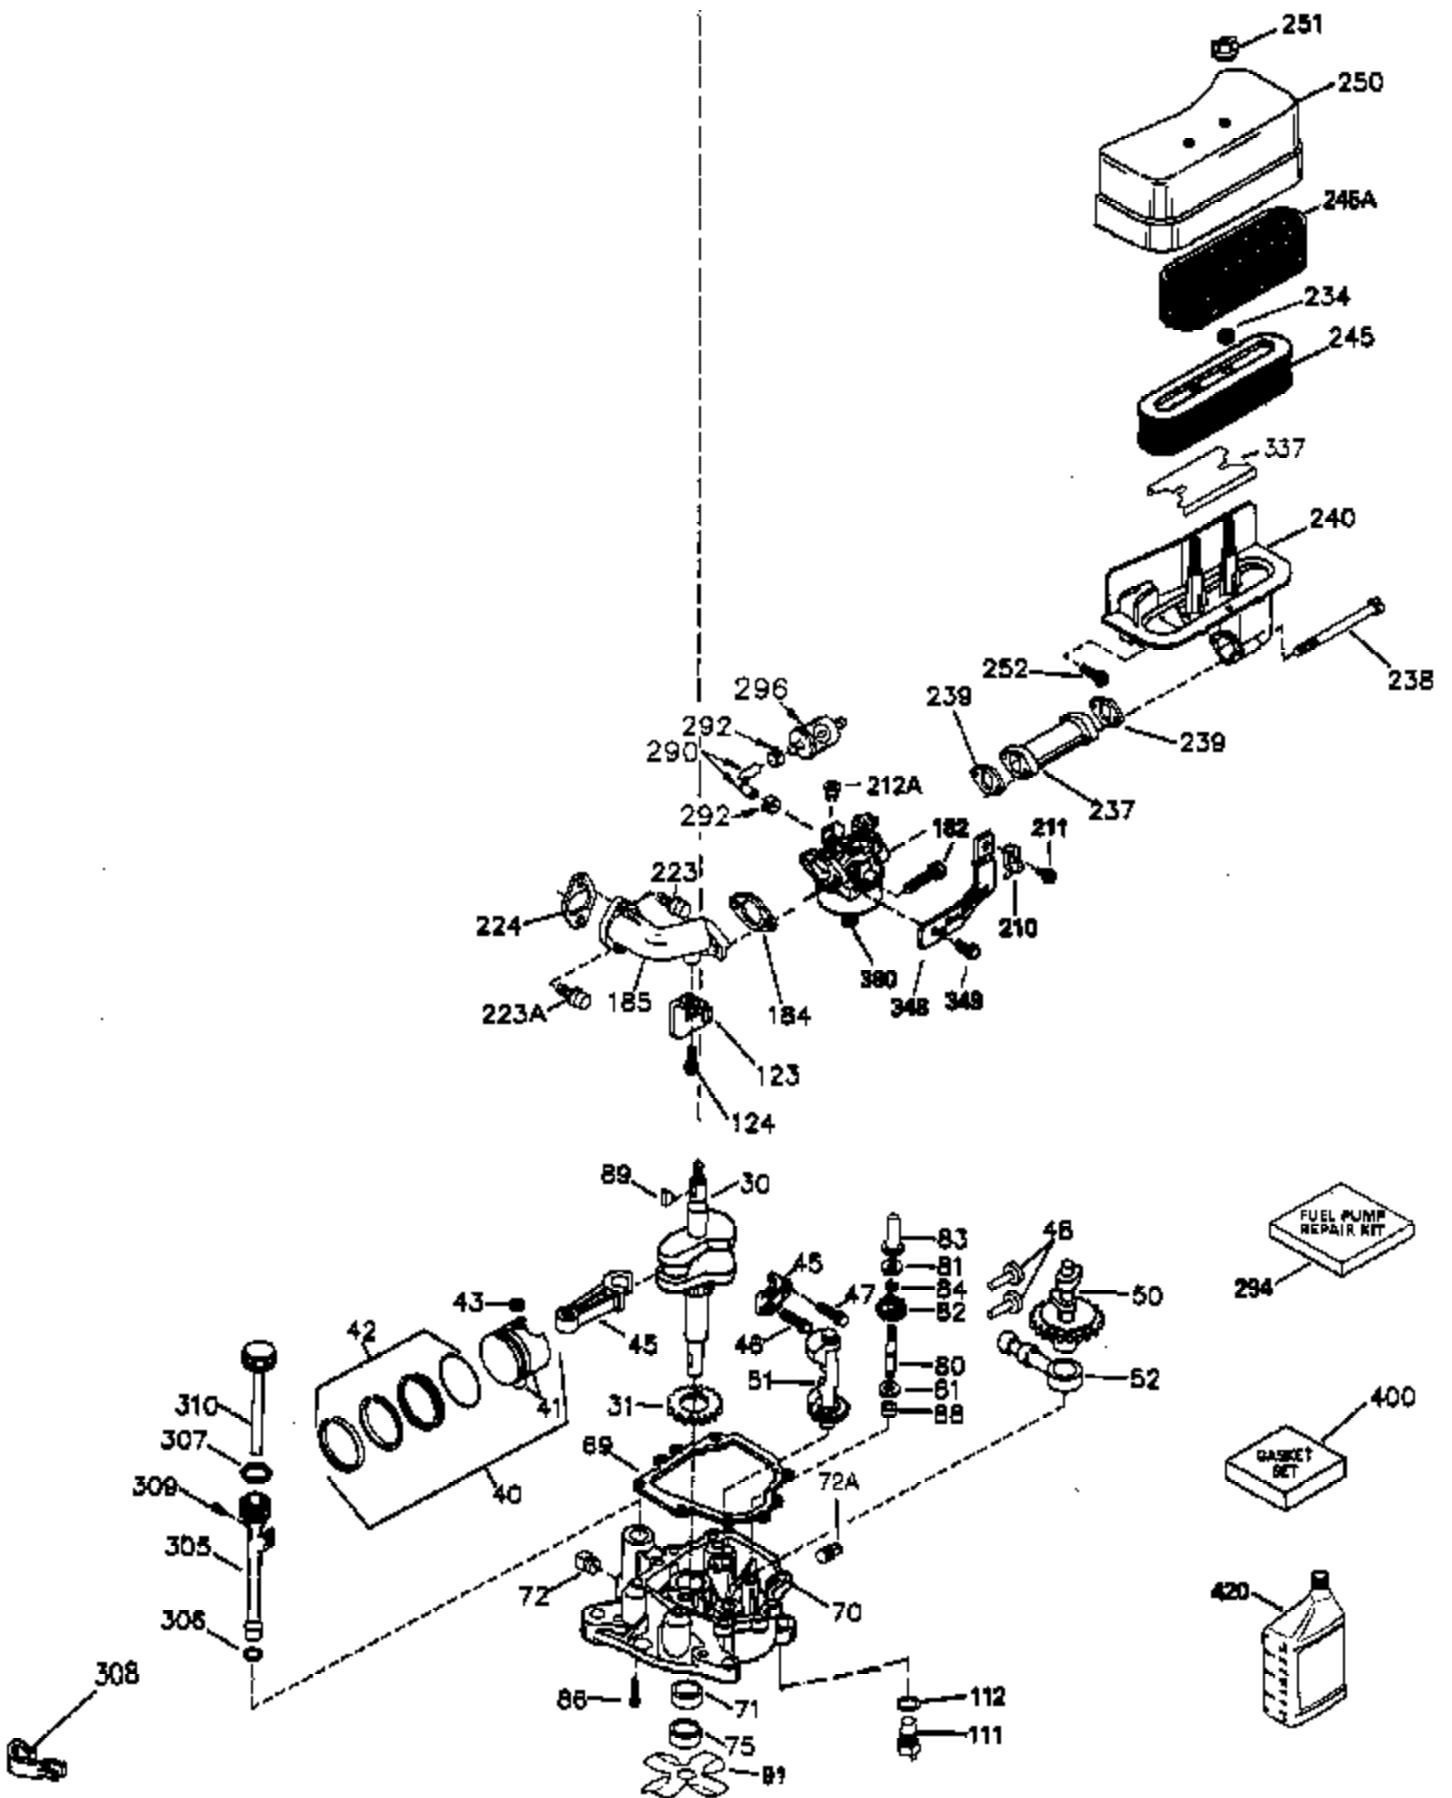

Ref #	Part Number	Qty	Description
30	35336B	1	Crankshaft
31	35327	1	Counterbalance Gear
40	35776	1	Piston, Pin & Ring Set (Std.)
40	35777	1	Piston, Pin & Ring Set (.010" OS)
40	35778	1	Piston, Pin & Ring Set (.020" OS)
41	35773	1	Piston & Pin Ass'y. (Std.) (Incl. 43)
41	35774	1	Piston & Pin Ass'y. (.010" OS) (Incl. 43)
41	35775	1	Piston & Pin Ass'y. (.020" OS) (Incl. 43)
42	35779	1	Ring Set (Std.)
42	35780	1	Ring Set (.010" OS)
42	35781	1	Ring Set (.020" OS)
43	35772	2	Piston Pin Retaining Ring
45	35330A	1	Connecting Rod Ass'y. (Incl. 46 & 47)
46	650908	1	Connecting Rod Bolt
47	650882	1	Connecting Rod Bolt
48	35313	2	Valve Lifter
50	35939	1	Camshaft (MCR)
51	35315A	1	Counterbalance Weight
52	31356	1	Oil Pump Ass'y.
69	35317	1	* Mounting Flange Gasket
70	35711A	1	Mounting Flange (Incl. 72, 75 & 80)
72	31927	1	Oil Drain Plug
75	35319	1	Oil Seal
80	35712	1	Governor Shaft
81	35479	2	Washer
82	35321	1	Governor Gear Ass'y.
83	35322	1	Governor Spool
84	29193	1	Retaining Ring
86	650833	7	Screw, 1/4-20 x 1-3/16"
88	31707A	1	Spacer
89	32589	1	Flywheel Key
123	35288	1	Intake Pipe Brace
124	650738	2	Screw, 1/4-20 x 5/8"
182	650517	2	Screw, 1/4-20 x 27/32"
184	33263	1	* Carburetor To Intake Pipe Gasket
185	35955	1	Intake Pipe
210	27793	1	Conduit Clip
211	28942	1	Screw, 10-32 x 3/8"
212A	36288	2	Bushing
223A	650981	1	Intake Pipe Stud
223	650971	1	Screw, Torx T-30, 5/16-18 x 7/8"
224	35958	1	* Intake Pipe Gasket
234	650825	2	Nut & Lock Washer, 1/4-20
237	35286	1	Air Cleaner Adapter
238	650875	2	Screw, 10-32 x 5-1/4"
239	33629	2	* Air Cleaner Gasket
240	35960	1	Air Cleaner Body (Incl. 239)
245	35403	1	Air Cleaner Filter (Incl. 234)
245A	35404	1	Air Cleaner Filter
250	35961	1	Air Cleaner Cover
251	650886	2	Wing Nut, 1/4-20
290	30705	1	Fuel Line
292	26460	2	Fuel Line Clamp
296	34279B	1	Fuel Filter (Incl. 292)
305	35574	1	Oil Fill Tube
307	35499	1	"O" Ring
308	33997	1	Fill Tube Clip
310	35576	1	Dipstick