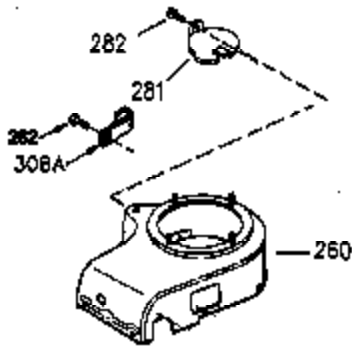

Ref #	Part Number	Qty	Description
92	650880	1	Lock Washer
93	650881	1	Flywheel Nut
260	35964	1	Blower Housing
262	29747B	2	Screw, Torx T-40, 5/16-24 x 21/32"
286	35962	1	Cup & Screen
308A	35437	1	Fill Tube Clip
314	650873	2	Screw, 1/4-20 x 3/4"
315	611116	1	Alternator Coil (3 Amp D.C)(Incl.321, 322,323)
321	611161	1	Diode
322	611117	1	Connector Body
323	611118	2	Terminal
370B	35274	1	Instruction Decal