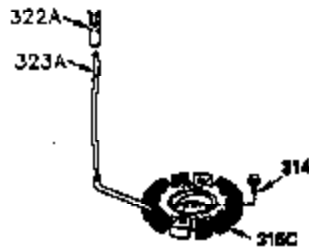

Ref #	Part Number	Qty	Description
92	650880	1	Lock Washer
93	650881	1	Flywheel Nut
260	35964	1	Blower Housing
262	29747B	2	Screw, Torx T-40, 5/16-24 x 21/32"
286	35962	1	Cup & Screen
308A	35437	1	Fill Tube Clip
314	650873	2	Screw, 1/4-20 x 3/4"
315	611116	1	Alternator Coil (3 Amp D.C)(Incl.321, 322,323)
321	611161	1	Diode
322	611117	1	Connector Body
323	611118	2	Terminal
370B	35274	1	Instruction Decal