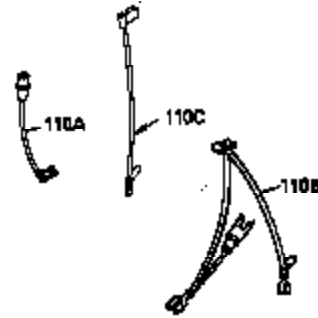

Ref #	Part Number	Qty	Description
92	650880	1	Lock Washer
93	650881	1	Flywheel Nut
260	35964	1	Blower Housing
262	29747B	2	Screw, Torx T-40, 5/16-24 x 21/32"
286	35962	1	Cup & Screen
308A	35437	1	Fill Tube Clip
314	650873	2	Screw, 1/4-20 x 3/4"
315	611116	1	Alternator Coil (3 Amp D.C)(Incl.321, 322,323)
321	611161	1	Diode
322	611117	1	Connector Body
323	611118	2	Terminal
370B	35274	1	Instruction Decal