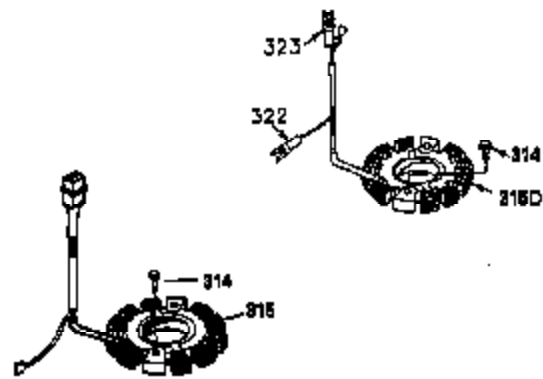

Ref #	Part Number	Qty	Description
92	650880	1	Lock Washer
93	650881	1	Flywheel Nut
260	35964	1	Blower Housing
262	29747B	2	Screw, Torx T-40, 5/16-24 x 21/32"
286	35962	1	Cup & Screen
308A	35437	1	Fill Tube Clip
314	650873	2	Screw, 1/4-20 x 3/4"
315	611116	1	Alternator Coil (3 Amp D.C)(Incl.321, 322,323)
321	611161	1	Diode
322	611117	1	Connector Body
323	611118	2	Terminal
370B	35274	1	Instruction Decal