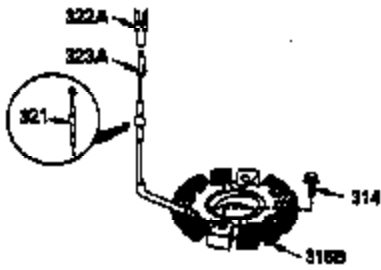

Ref #	Part Number	Qty	Description
92	650880	1	Lock Washer
93	650881	1	Flywheel Nut
260	35964	1	Blower Housing
262	29747B	2	Screw, Torx T-40, 5/16-24 x 21/32"
286	35962	1	Cup & Screen
308A	35437	1	Fill Tube Clip
314	650873	2	Screw, 1/4-20 x 3/4"
315	611116	1	Alternator Coil (3 Amp D.C)(Incl.321, 322,323)
321	611161	1	Diode
322	611117	1	Connector Body
323	611118	2	Terminal
370B	35274	1	Instruction Decal