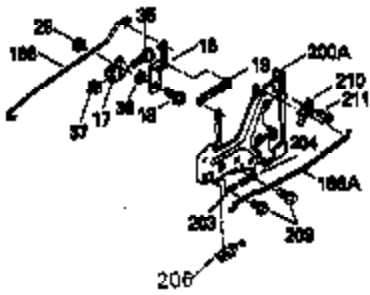

Ref #	Part Number	Qty	Description
92	650880	1	Lock Washer
93	650881	1	Flywheel Nut
260	35964	1	Blower Housing
262	29747B	2	Screw, Torx T-40, 5/16-24 x 21/32"
286	35962	1	Cup & Screen
308A	35437	1	Fill Tube Clip
314	650873	2	Screw, 1/4-20 x 3/4"
315	611116	1	Alternator Coil (3 Amp D.C)(Incl.321, 322,323)
321	611161	1	Diode
322	611117	1	Connector Body
323	611118	2	Terminal
370B	35274	1	Instruction Decal