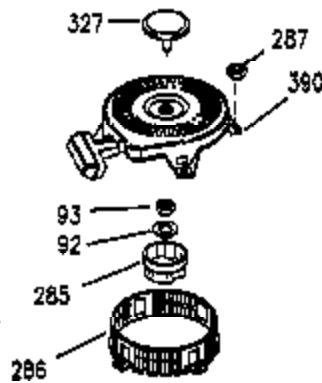

Ref #	Part Number	Qty	Description
92	650880	1	Lock Washer
93	650881	1	Flywheel Nut
260	35964	1	Blower Housing
262	29747B	2	Screw, Torx T-40, 5/16-24 x 21/32"
286	35962	1	Cup & Screen
308A	35437	1	Fill Tube Clip
314	650873	2	Screw, 1/4-20 x 3/4"
315	611116	1	Alternator Coil (3 Amp D.C)(Incl.321, 322,323)
321	611161	1	Diode
322	611117	1	Connector Body
323	611118	2	Terminal
370B	35274	1	Instruction Decal