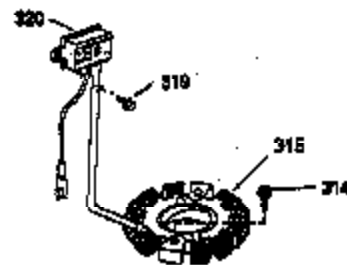

Ref #	Part Number	Qty	Description
92	650880	1	Lock Washer
93	650881	1	Flywheel Nut
260	35964	1	Blower Housing
262	29747B	2	Screw, Torx T-40, 5/16-24 x 21/32"
286	35962	1	Cup & Screen
308A	35437	1	Fill Tube Clip
314	650873	2	Screw, 1/4-20 x 3/4"
315	611116	1	Alternator Coil (3 Amp D.C)(Incl.321, 322,323)
321	611161	1	Diode
322	611117	1	Connector Body
323	611118	2	Terminal
370B	35274	1	Instruction Decal