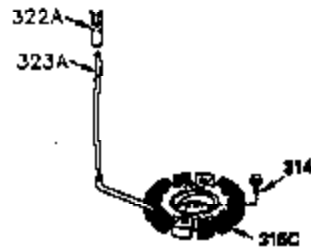

Ref #	Part Number	Qty	Description
92	650880	1	Lock Washer
93	650881	1	Flywheel Nut
260	35964	1	Blower Housing
262	29747B	2	Screw, Torx T-40, 5/16-24 x 21/32"
286	35962	1	Cup & Screen
308A	35437	1	Fill Tube Clip
370I	34414	1	Warning Decal
370E	34387	1	Air Cleaner Decal