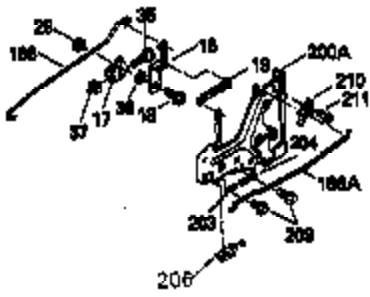

Ref #	Part Number	Qty	Description
92	650880	1	Lock Washer
93	650881	1	Flywheel Nut
260	35964	1	Blower Housing
262	29747B	2	Screw, Torx T-40, 5/16-24 x 21/32"
286	35962	1	Cup & Screen
308A	35437	1	Fill Tube Clip
370I	34414	1	Warning Decal
370E	34387	1	Air Cleaner Decal