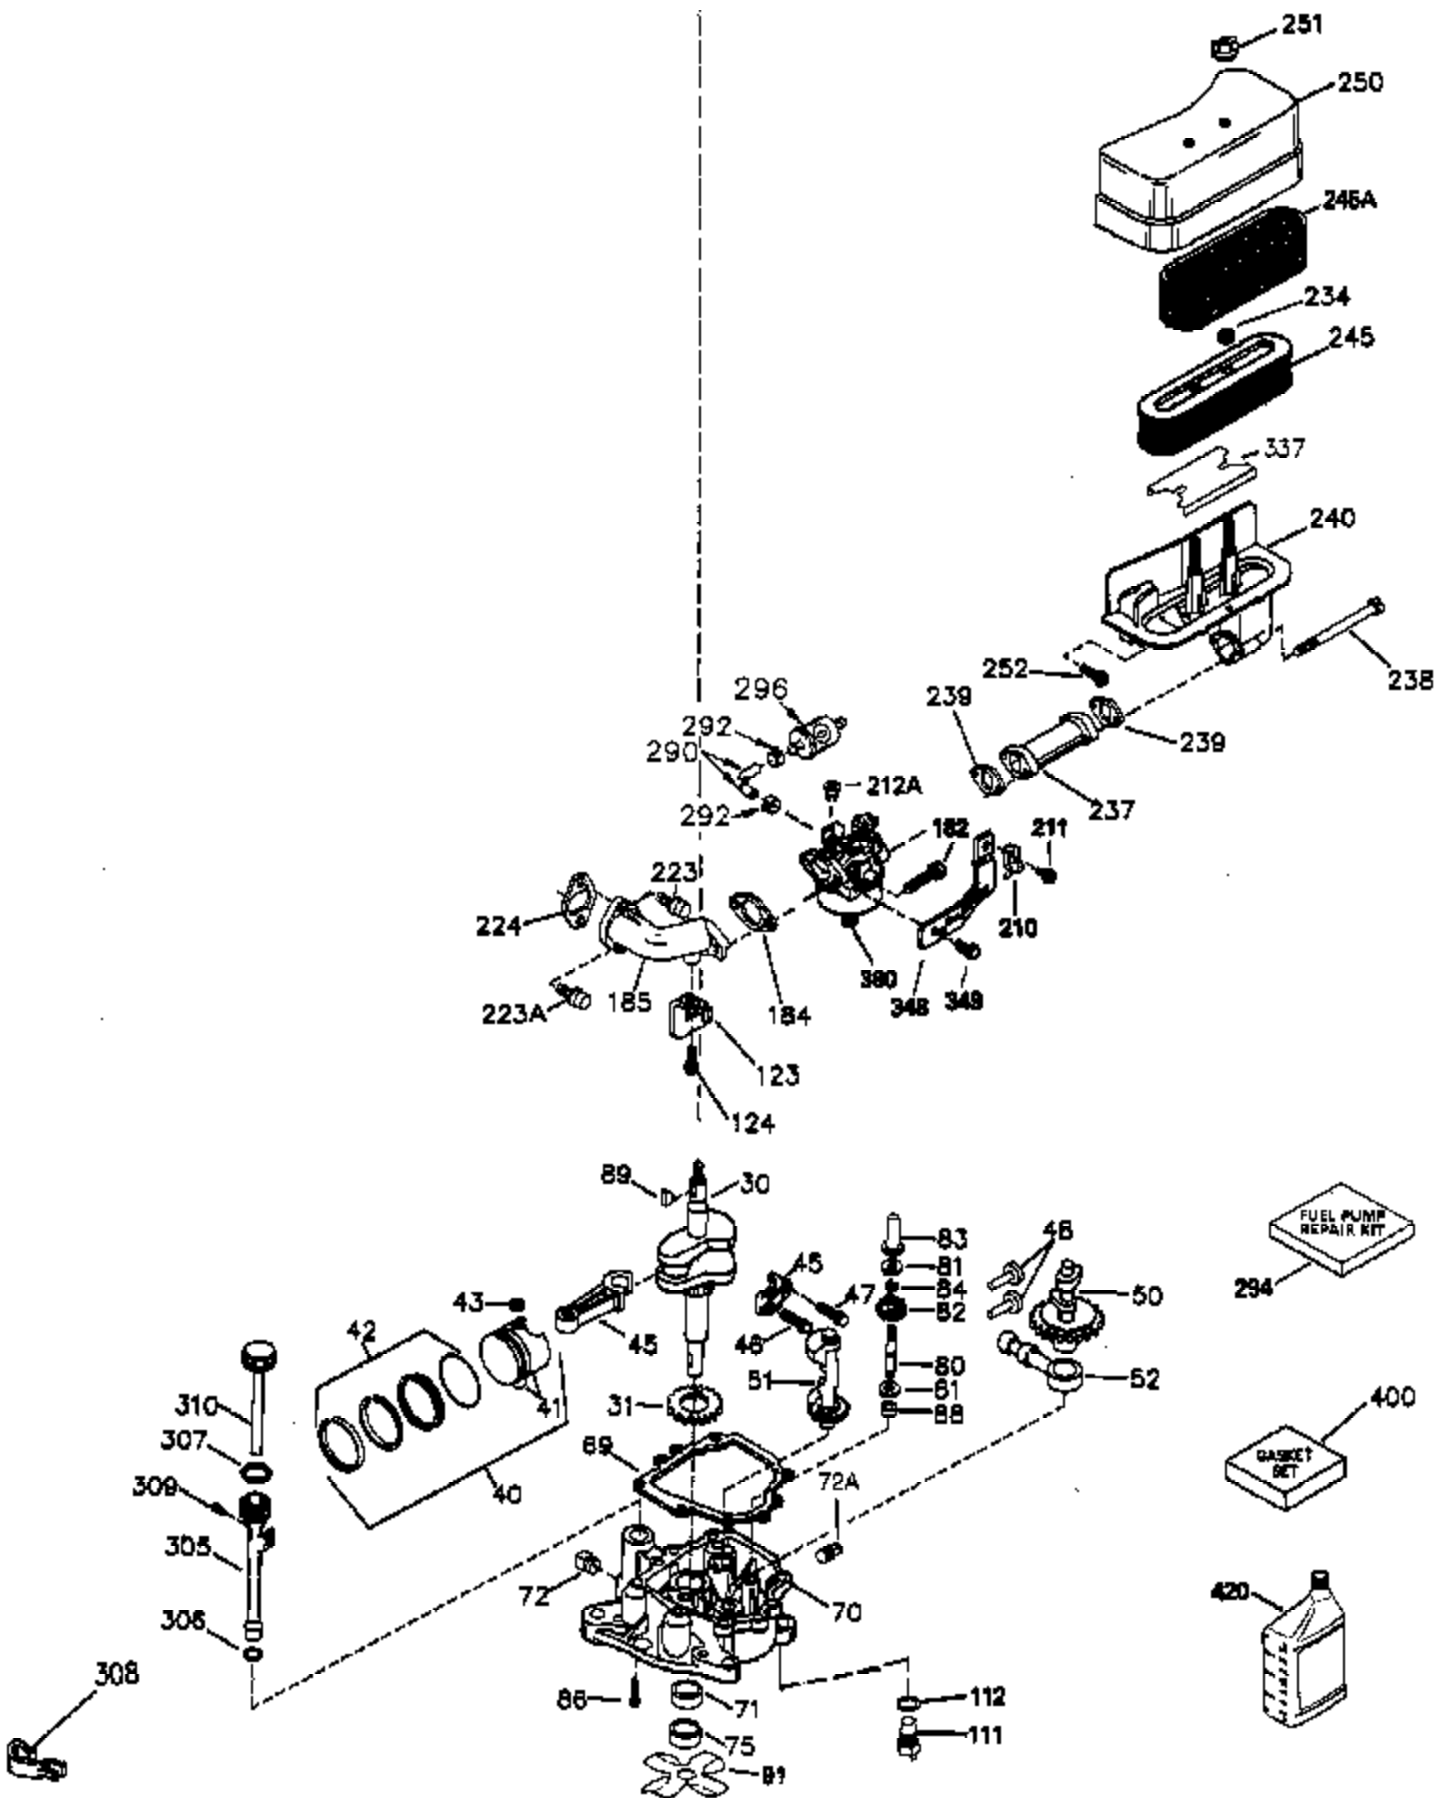

Ref #	Part Number	Qty	Description
30	35335A	1	Crankshaft
31	35327	1	Counterbalance Gear
40	35776	1	Piston, Pin & Ring Set (Std.)
40	35777	1	Piston, Pin & Ring Set (.010" OS)
40	35778	1	Piston, Pin & Ring Set (.020" OS)
41	35773	1	Piston & Pin Ass'y. (Std.) (Incl. 43)
41	35774	1	Piston & Pin Ass'y. (.010" OS) (Incl. 43)
41	35775	1	Piston & Pin Ass'y. (.020" OS) (Incl. 43)
42	35779	1	Ring Set (Std.)
42	35780	1	Ring Set (.010" OS)
42	35781	1	Ring Set (.020" OS)
43	35772	2	Piston Pin Retaining Ring
45	36895	1	Connecting Rod Ass'y. (Incl. 46)
46	651033	1	Connecting Rod Bolt
48	35313	2	Valve Lifter
50	35939	1	Camshaft (MCR)
51	35315A	1	Counterbalance Weight
52	31356	1	Oil Pump Ass'y.
69	35317	1	* Mounting Flange Gasket
70	35711A	1	Mounting Flange (Incl. 72, 75 & 80)
72	31927	1	Oil Drain Plug
75	35319	1	Oil Seal
80	35712	1	Governor Shaft
81	35479	2	Washer
82	35321	1	Governor Gear Ass'y.
83	35322	1	Governor Spool
84	29193	1	Retaining Ring
86	650833	7	Screw, 1/4-20 x 1-3/16"
88	31707A	1	Spacer
89	32589	1	Flywheel Key
123	35288	1	Intake Pipe Brace
124	650738	2	Screw, 1/4-20 x 5/8"
182	650517	2	Screw, 1/4-20 x 27/32"
184	33263	1	* Carburetor To Intake Pipe Gasket
185	35955	1	Intake Pipe
210	27793	2	Conduit Clip
211	28942	2	Screw, 10-32 x 3/8"
212A	36288	2	Bushing
223	650971	2	Screw, Torx T-30, 5/16-18 x 7/8"
224	35958	1	* Intake Pipe Gasket
234	650825	2	Nut & Lock Washer, 1/4-20
237	35286	1	Air Cleaner Adapter
238	650875	2	Screw, 10-32 x 5-1/4"
239	33629	2	* Air Cleaner Gasket
240	35960	1	Air Cleaner Body (Incl. 239)
245A	35404	1	Air Cleaner Filter
245	35403	1	Air Cleaner Filter (Incl. 234)
250	35961	1	Air Cleaner Cover
251	650886	2	Wing Nut, 1/4-20
290	30705	1	Fuel Line
292	26460	2	Fuel Line Clamp
296	34279B	1	Fuel Filter (Incl. 292)
305	35574	1	Oil Fill Tube
307	35499	1	"O" Ring
308	33997	1	Fill Tube Clip
310	35576	1	Dipstick
337	36407	1	Deflector
348	35426	1	Choke Bracket