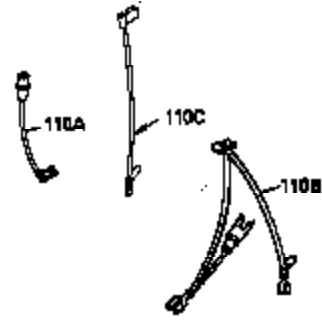

Ref #	Part Number	Qty	Description
92	650880	1	Lock Washer
93	650881	1	Flywheel Nut
260	35964	1	Blower Housing
262	29747B	2	Screw, Torx T-40, 5/16-24 x 21/32"
286	35962	1	Cup & Screen
308A	35437	1	Fill Tube Clip
370I	34414	1	Warning Decal
370E	34387	1	Air Cleaner Decal