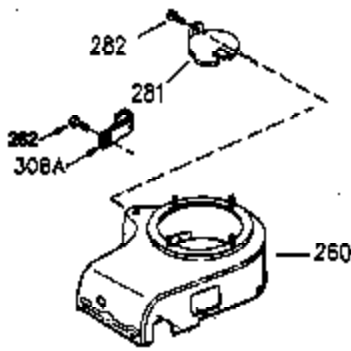

Ref #	Part Number	Qty	Description
92	650880	1	Lock Washer
93	650881	1	Flywheel Nut
260	35964	1	Blower Housing
262	29747B	2	Screw, Torx T-40, 5/16-24 x 21/32"
286	35962	1	Cup & Screen
308A	35437	1	Fill Tube Clip
370I	34414	1	Warning Decal
370E	34387	1	Air Cleaner Decal