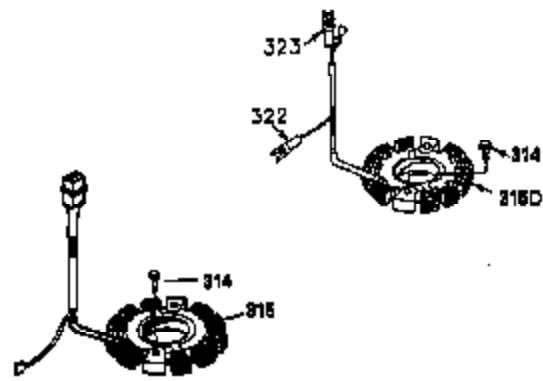

Ref #	Part Number	Qty	Description
92	650880	1	Lock Washer
93	650881	1	Flywheel Nut
260	35964	1	Blower Housing
262	29747B	2	Screw, Torx T-40, 5/16-24 x 21/32"
286	35962	1	Cup & Screen
308A	35437	1	Fill Tube Clip
370I	34414	1	Warning Decal
370E	34387	1	Air Cleaner Decal