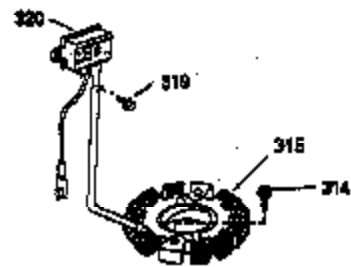

Ref #	Part Number	Qty	Description
92	650880	1	Lock Washer
93	650881	1	Flywheel Nut
260	35964	1	Blower Housing
262	29747B	2	Screw, Torx T-40, 5/16-24 x 21/32"
286	35962	1	Cup & Screen
308A	35437	1	Fill Tube Clip
370I	34414	1	Warning Decal
370E	34387	1	Air Cleaner Decal