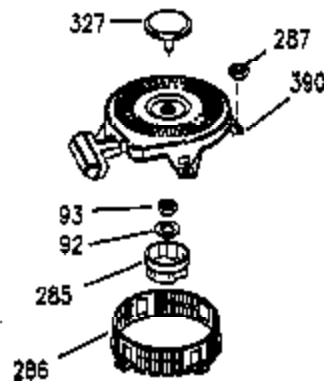

Ref #	Part Number	Qty	Description
92	650880	1	Lock Washer
93	650881	1	Flywheel Nut
260	35964	1	Blower Housing
262	29747B	2	Screw, Torx T-40, 5/16-24 x 21/32"
286	35962	1	Cup & Screen
308A	35437	1	Fill Tube Clip
370I	34414	1	Warning Decal
370E	34387	1	Air Cleaner Decal