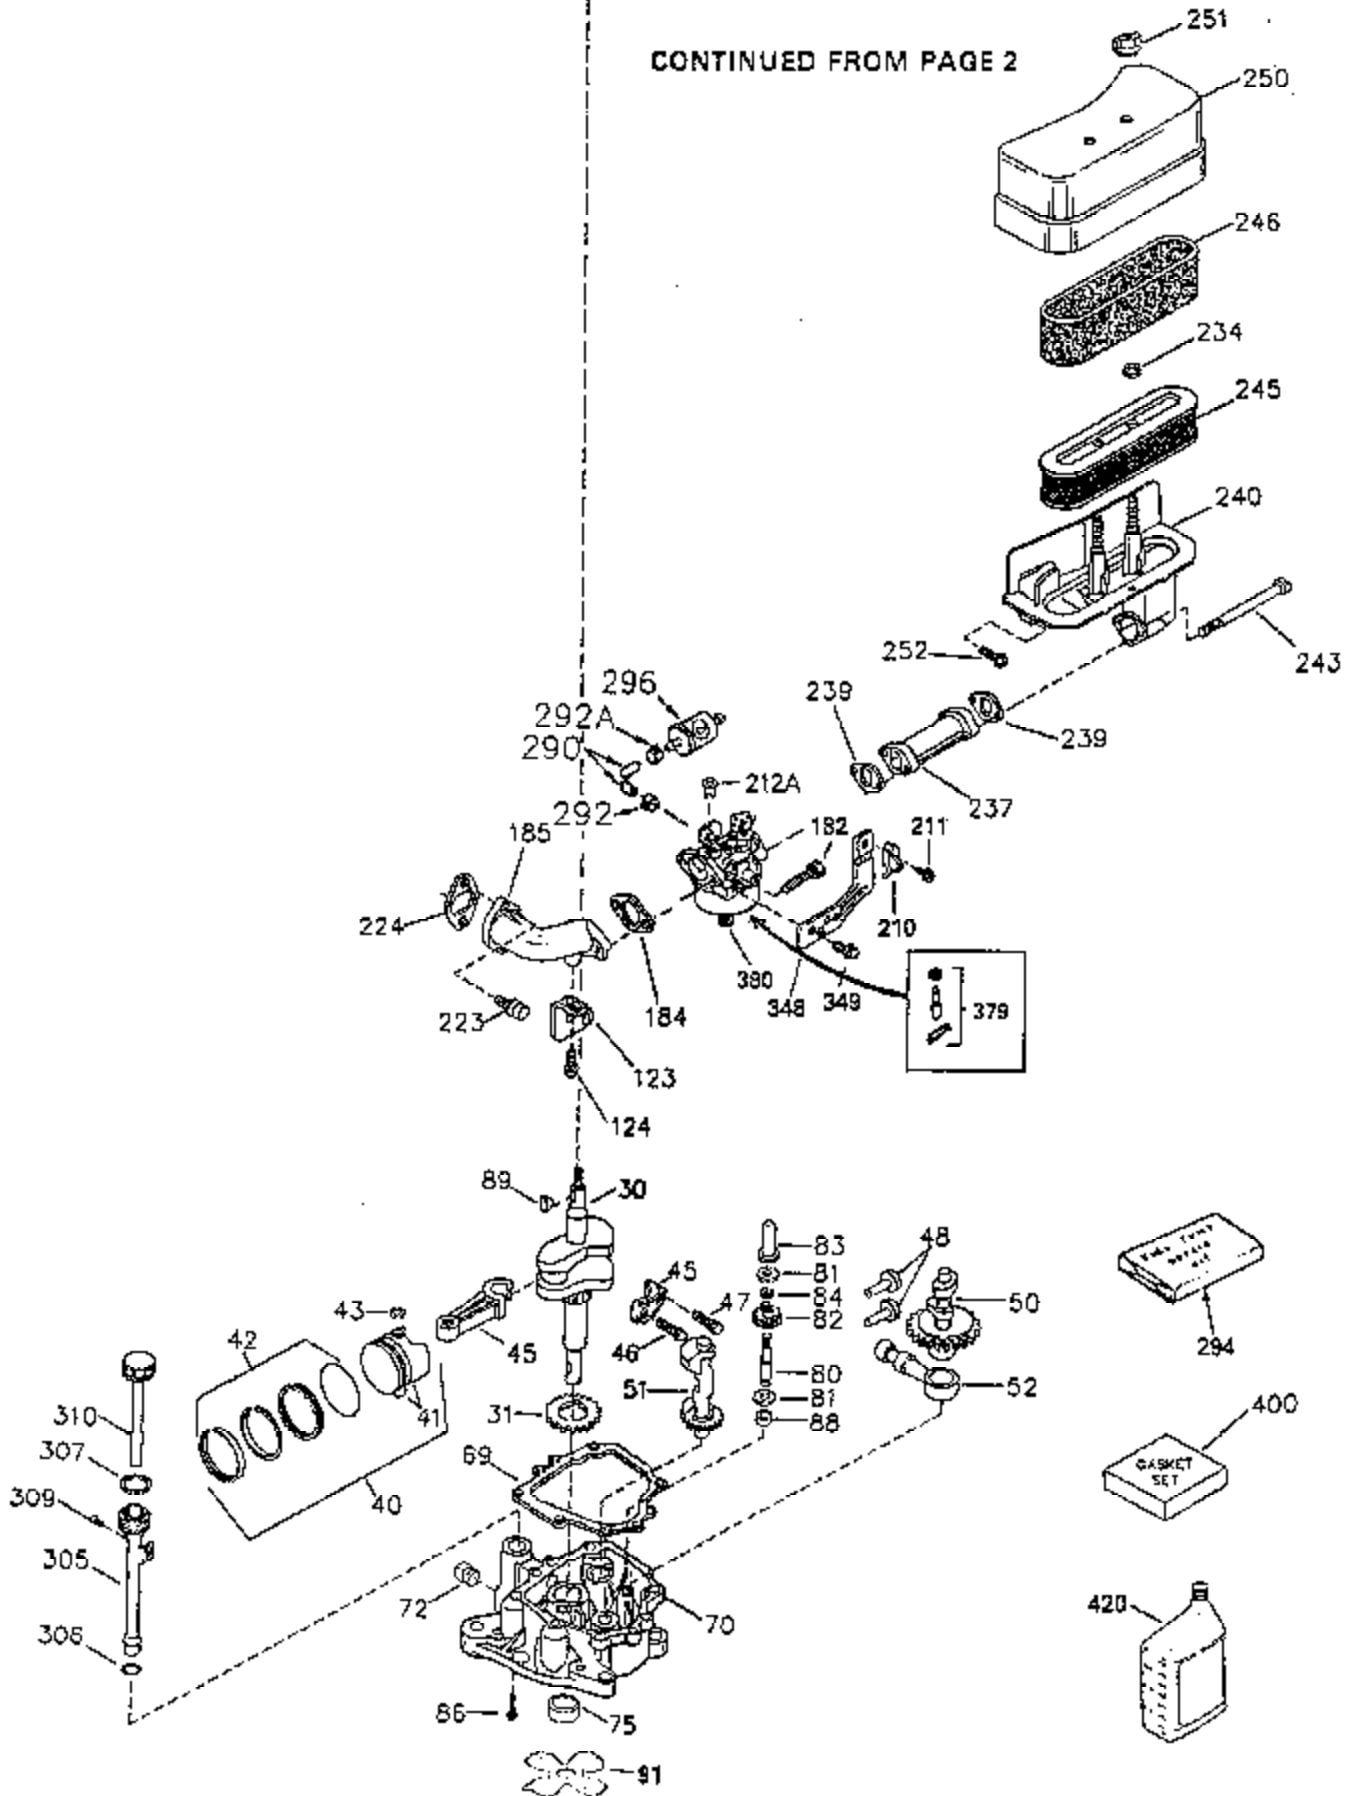

ILLUSTRATION SHOWS TYPICAL PARTS ONLY. ORDER BY PART NUMBER. PARTS NOT LISTED ARE SUPPLIED BY OEM.

CONTINUED FROM PAGE 2

Ref #	Part Number	Qty	Description
28	30322	1	Lock Nut, 8-32
30	35336B	1	Crankshaft
31	35327	1	Counterbalance Gear
40	35776	1	Piston, Pin & Ring Set (Std.)
40	35777	1	Piston, Pin & Ring Set (.010" OS)
40	35778	1	Piston, Pin & Ring Set (.020" OS)
41	35773	1	Piston & Pin Ass'y. (Std.) (Incl. 43)
41	35774	1	Piston & Pin Ass'y. (.010" OS) (Incl. 43)
41	35775	1	Piston & Pin Ass'y. (.020" OS) (Incl. 43)
42	35779	1	Ring Set (Std.)
42	35780	1	Ring Set (.010" OS)
42	35781	1	Ring Set (.020" OS)
43	35772	2	Piston Pin Retaining Ring
45	35330A	1	Connecting Rod Ass'y. (Incl. 46 & 47)
46	650908	1	Connecting Rod Bolt
47	650882	1	Connecting Rod Bolt
48	35313	2	Valve Lifter
50	35939	1	Camshaft (MCR)
51	35315A	1	Counterbalance Weight
52	31356	1	Oil Pump Ass'y.
69	35317	1	* Mounting Flange Gasket
70	35711A	1	Mounting Flange (Incl. 72, 75 & 80)
72	31927	1	Oil Drain Plug
75	35319	1	Oil Seal
80	35712	1	Governor Shaft
81	35479	2	Washer
82	35321	1	Governor Gear Ass'y.
83	35322	1	Governor Spool
84	29193	1	Retaining Ring
86	650833	7	Screw, 1/4-20 x 1-3/16"
88	31707A	1	Spacer
89	32589	1	Flywheel Key
123	35288	1	Intake Pipe Brace
124	650738	2	Screw, 1/4-20 x 5/8"
182	650517	2	Screw, 1/4-20 x 27/32"
184	33263	1	* Carburetor To Intake Pipe Gasket
185	35955	1	Intake Pipe
210	27793	1	Conduit Clip
211	28942	1	Screw, 10-32 x 3/8"
212A	36288	2	Bushing
223	650971	2	Screw, Torx T-30, 5/16-18 x 7/8"
224	35958	1	* Intake Pipe Gasket
234	650825	2	Nut & Lockwasher, 1/4-20
237	35286	1	Air Cleaner Adapter
238	650875	2	Screw, 10-32 x 5-1/4"
239	33629	2	* Carburetor Gasket
240	35960	1	Air Cleaner Body (Incl. 239)
245	35403	1	Air Cleaner Filter (Incl. 234)
250	35961	1	Air Cleaner Cover
251	650886	2	Wing Nut, 1/4-20
261	30063	2	Screw, Torx T-30, 1/4-20 x 1/2"
264A	650781	1	Screw, 5/16-18 x 11/16"
290	29774	1	Fuel Line (3.75")
292	26460	2	Fuel Line Clamp
296	34279B	1	Fuel Filter (Incl. 292)
305	35574	1	Oil Fill Tube
307	35499	1	"O" Ring
308A	35437	1	Fill Tube Clip