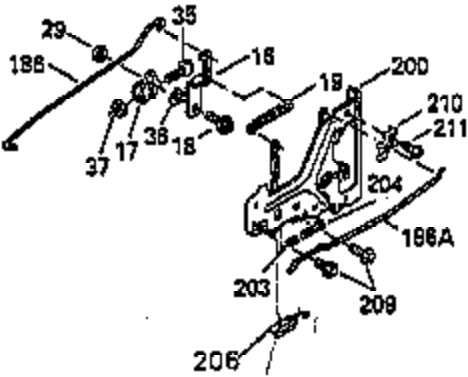

ILLUSTRATION SHOWS TYPICAL PARTS ONLY. ORDER PART NUMBER. PARTS NOT LISTED ARE SUPPLIED BY OEM.

Ref #	Part Number	Qty	Description
16	36284	1	Governor Lever (Incl. 212A)
17	29916	1	Governor Lever Clamp
18	650548	1	Screw, 8-32 x 5/16"
19	35945	1	Extension Spring
28	30322	1	Lock Nut, 8-32
35	29826	1	Screw, 10-32 x 3/4"
36	29918	1	Lock Washer
37	29216	1	Lock Nut, 10-32
92	650880	1	Lock Washer
93	650881	1	Flywheel Nut
186A	35957	1	Choke Link
186	36285	1	Governor Link
200	35956	1	Control Bracket (Incl. 203 & 204)
203	33802	1	Compression Spring
204	650777	1	Screw, 6-32 x 21/32"
209	650902	2	Screw, 10-32 x 7/16"
210	27793	1	Conduit Clip
211	28942	1	Screw, 10-32 x 3/8"
238	650875	2	Screw, 10-32 x 5-1/4"
260	36296	1	Blower Housing
261	30063	2	Screw, Torx T-30, 1/4-20 x 1/2"
264A	650781	1	Screw, 5/16-18 x 11/16"
286	35962	1	Cup & Screen
308A	35437	1	Fill Tube Clip
308	33997	1	Fill Tube Clip
314	650873	2	Screw, 1/4-20 x 3/4"
315	611104	1	Alternator Coil (3/5 Split) (Incl.321 - 323)
321	611161	1	Diode
322	611142	1	Connector Body
323	611118	1	Terminal