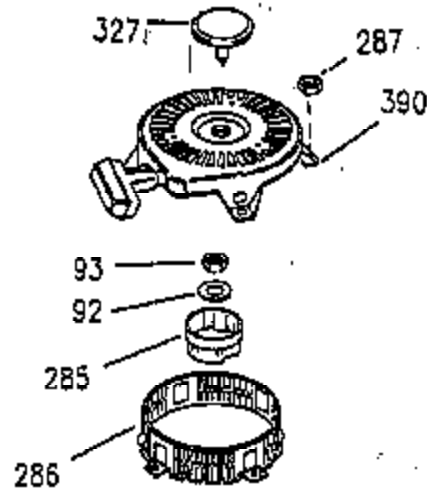

ILLUSTRATION SHOWS TYPICAL PARTS ONLY. ORDER PART NUMBER. PARTS NOT LISTED ARE SUPPLIED BY OEM.

Ref #	Part Number	Qty	Description
16	36284	1	Governor Lever (Incl. 212A)
17	29916	1	Governor Lever Clamp
18	650548	1	Screw, 8-32 x 5/16"
19	35945	1	Extension Spring
28	30322	1	Lock Nut, 8-32
35	29826	1	Screw, 10-32 x 3/4"
36	29918	1	Lock Washer
37	29216	1	Lock Nut, 10-32
92	650880	1	Lock Washer
93	650881	1	Flywheel Nut
186A	35957	1	Choke Link
186	36285	1	Governor Link
200	35956	1	Control Bracket (Incl. 203 & 204)
203	33802	1	Compression Spring
204	650777	1	Screw, 6-32 x 21/32"
209	650902	2	Screw, 10-32 x 7/16"
210	27793	1	Conduit Clip
211	28942	1	Screw, 10-32 x 3/8"
238	650875	2	Screw, 10-32 x 5-1/4"
260	36296	1	Blower Housing
261	30063	2	Screw, Torx T-30, 1/4-20 x 1/2"
264A	650781	1	Screw, 5/16-18 x 11/16"
286	35962	1	Cup & Screen
308A	35437	1	Fill Tube Clip
308	33997	1	Fill Tube Clip
314	650873	2	Screw, 1/4-20 x 3/4"
315	611104	1	Alternator Coil (3/5 Split) (Incl.321 - 323)
321	611161	1	Diode
322	611142	1	Connector Body
323	611118	1	Terminal