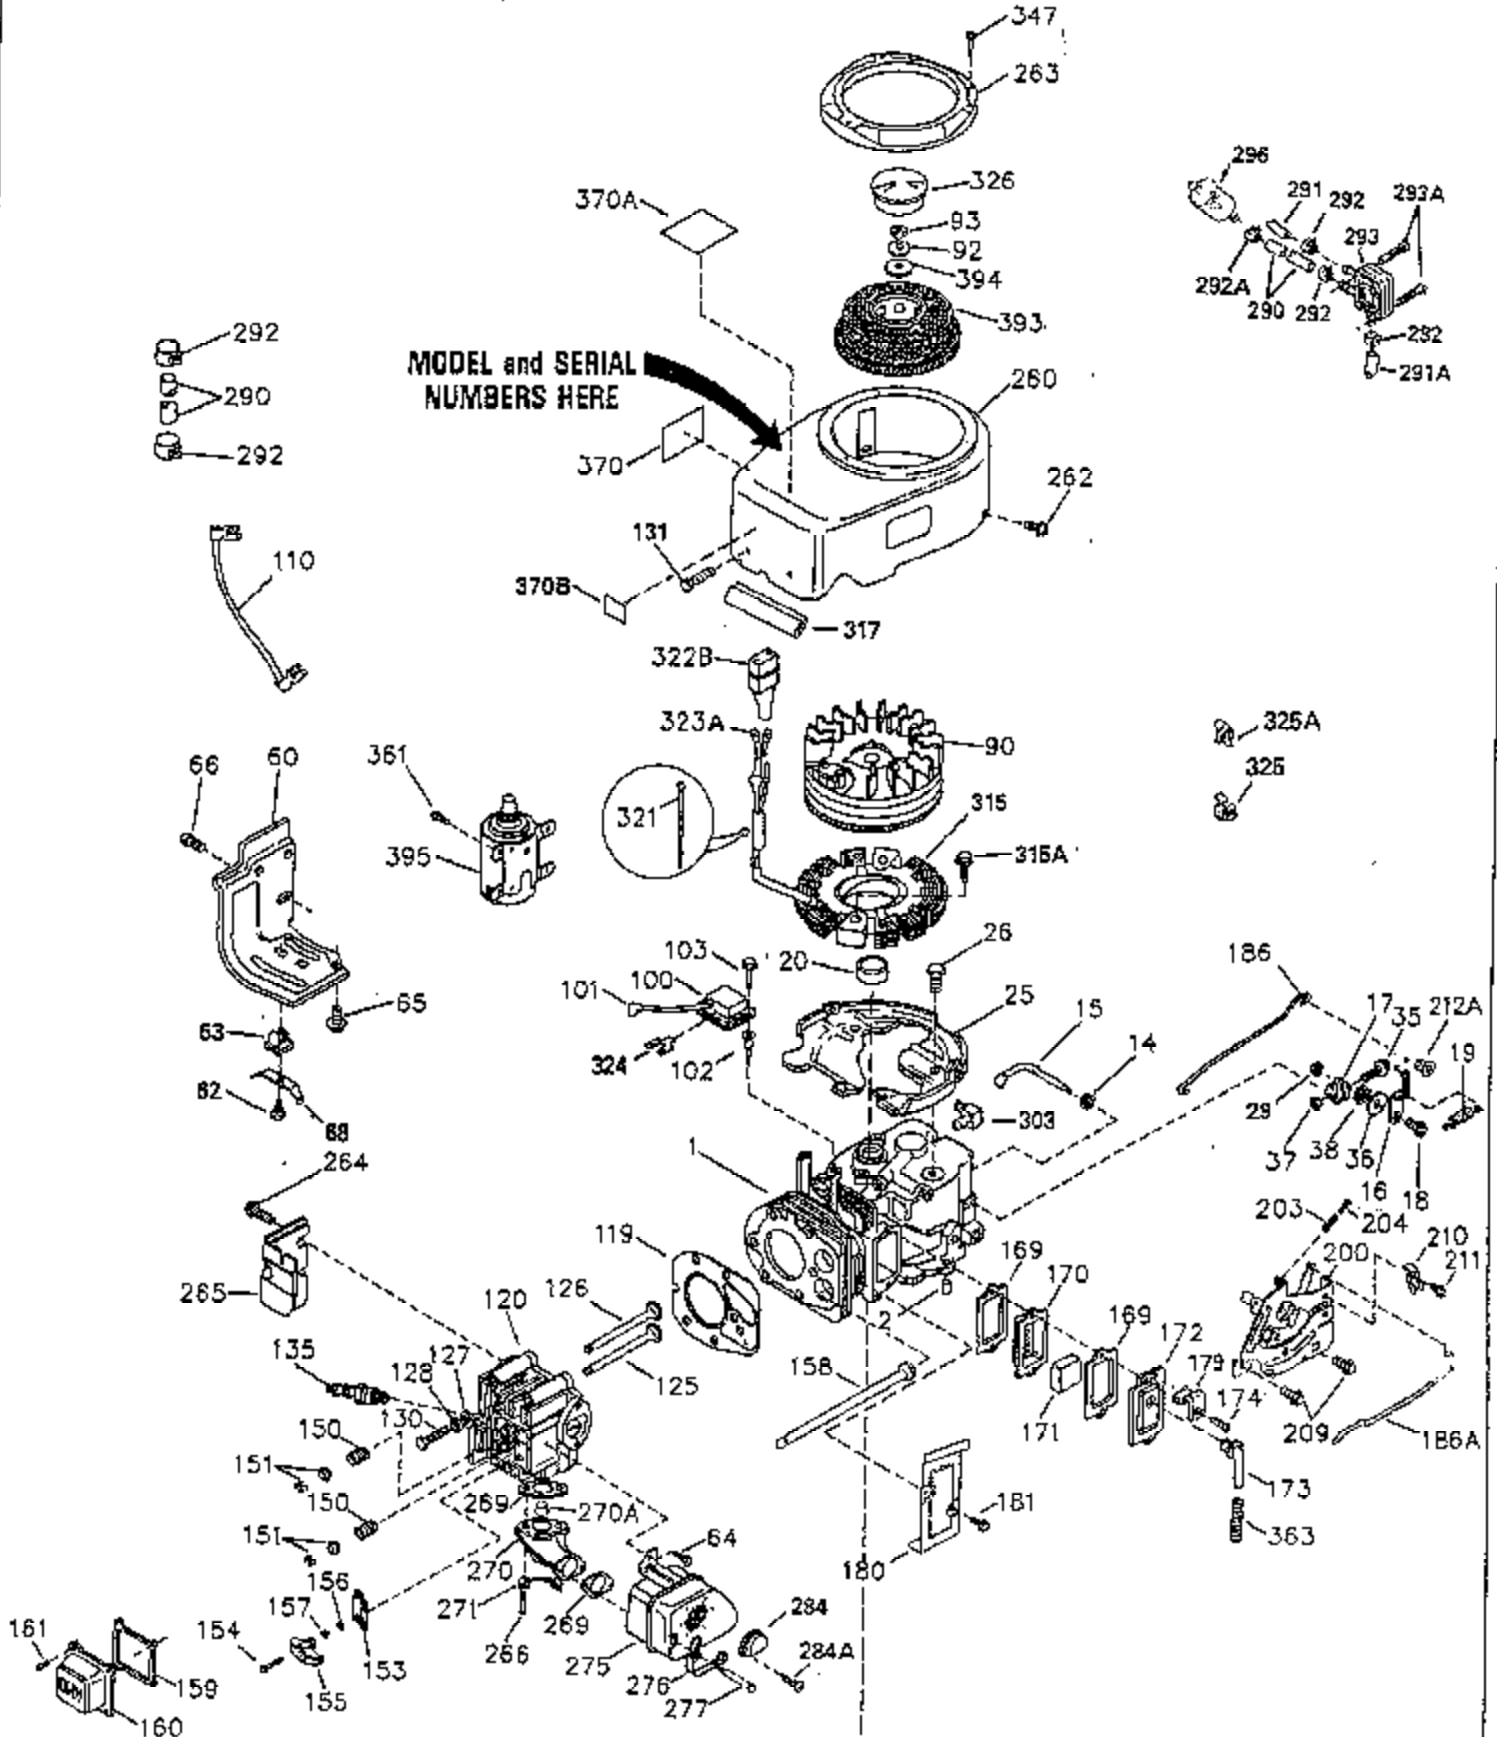

ILLUSTRATION SHOWS TYPICAL PARTS ONLY. ORDER BY PART NUMBER. PARTS NOT LISTED ARE SUPPLIED BY OEM.

CONTINUED TO PAGE 3

Ref #	Part Number	Qty	Description
1	35943A	1	Cylinder (Incl. 2 & 20)
2	27652	2	Dowel Pin
14	28277	2	Washer
15	35324	1	Governor Rod
16	36284	1	Governor Lever (Incl. 212A)
17	29916	1	Governor Lever Clamp
18	650548	1	Screw, 8-32 x 5/16"
19	35945	1	Extension Spring
20	35319	1	Oil Seal
25	36460	1	Blower Housing Baffle
26	650561	2	Screw, 1/4-20 x 5/8"
28	30322	1	Lock Nut, 8-32
35	29826	1	Screw, 10-32 x 3/4"
36	29918	1	Lock Washer
37	29216	1	Lock Nut, 10-32
38	29642	1	Retaining Ring
60	35316A	1	Blower Housing Extension
62	650760	1	Screw, 8-32 x 3/8"
63	28545	1	Grommet
64	30063	1	Screw, Torx T-30, 1/4-20 x 1/2"
65	650128	1	Screw, 10-24 x 1/2"
68	33356	1	Ground Terminal
90	611094	1	Flywheel (W/Ring Gear)
92	650880	1	Lock Washer
93	650881	1	Flywheel Nut
100	35135	1	Solid State Ignition
101	610118	1	Spark Plug Cover
102	650872	2	Solid State Mounting Stud
103	650814	2	Screw, Torx T-15, 10-24 x 1"
110	35183	1	Ground Wire
119	35946	1	* Cylinder Head Gasket
120	35948	1	Cylinder Head
125	35308	1	Exhaust Valve (Std.)
125	35433	1	Exhaust Valve (1/32" OS)
126	35309	1	Intake Valve (Std.)
126	35432	1	Intake Valve (1/32" OS)
127	650691	6	Washer
128	650690	6	Belleville Washer
130	650946	6	Screw, 5/16-18 x 2-45/64"
135	34645	1	Resistor Spark Plug (RJ4C)
150	33507	2	Valve Spring
151	33508	2	Valve Spring Keeper
153	35949	1	Push Rod Guide
154	650945	1	Rocker Arm Stud
155	35950	1	Rocker Arm
156	650890	2	Lock Washer
157	650947	1	Lock Nut, 5/16-24
158	35951	2	Push Rod
159	35952	1	* Rocker Arm Cover Gasket
160	35953A	1	Rocker Arm Housing
161	30063	4	Screw, Torx T-30, 1/4-20 x 1/2"
169	27896A	2	* Valve Cover Gasket
170	28423	1	Breather Body
171	28424	1	Breather Element
172	28425	1	Valve Cover
173	35350	1	Breather Tube
174	650128	2	Screw, 10-24 x 1/2"
180	35954	1	Blower Housing Extension