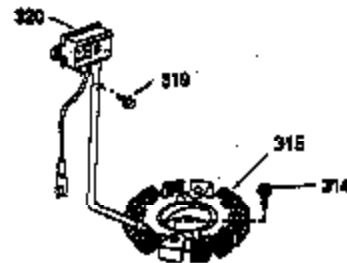

Ref #	Part Number	Qty	Description
92	650880	1	Belleville Washer
93	650881	1	Flywheel Nut
110A	36225	1	Ground Wire
260	35964	1	Blower Housing
262	29747B	2	Screw, Torx T-40, 5/16-24 x 21/32"
308A	35437	1	Fill Tube Clip
314	650873	2	Screw, 1/4-20 x 3/4"
315	611176	1	Alternator Coil (5 Amp)(Incl. 322 & 3 23)
319	650735	2	Screw, 10-24 x 3/8"
320	611279	1	Regulator (5 Amp)
322	611117	1	Connector Body
323	611118	1	Terminal
330	36419	1	Wire Harness (Incl. 322,322A,322B,323,323A 323B)
900	0	1	Replacement Engine 752328, order from 71-999
900	0	1	Replacement S/B 752321, order from 71 -999