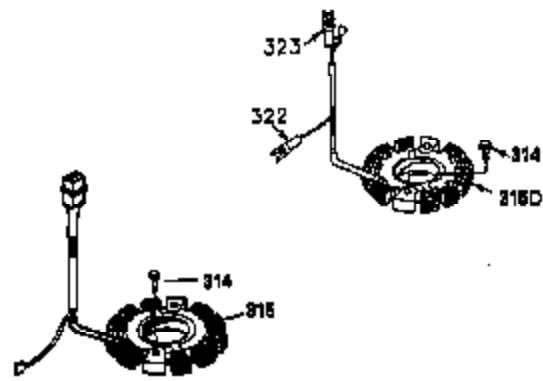

Ref #	Part Number	Qty	Description
92	650880	1	Belleville Washer
93	650881	1	Flywheel Nut
110A	36225	1	Ground Wire
260	35964	1	Blower Housing
262	29747B	2	Screw, Torx T-40, 5/16-24 x 21/32"
308A	35437	1	Fill Tube Clip
314	650873	2	Screw, 1/4-20 x 3/4"
315	611176	1	Alternator Coil (5 Amp)(Incl. 322 & 3 23)
319	650735	2	Screw, 10-24 x 3/8"
320	611279	1	Regulator (5 Amp)
322	611117	1	Connector Body
323	611118	1	Terminal
330	36419	1	Wire Harness (Incl. 322,322A,322B,323,323A 323B)
900	0	1	Replacement Engine 752328, order from 71-999
900	0	1	Replacement S/B 752321, order from 71 -999