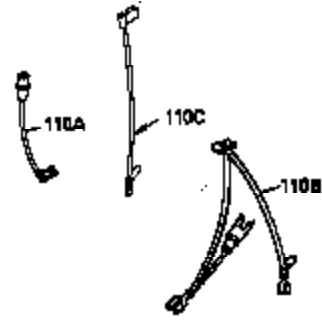

Ref #	Part Number	Qty	Description
92	650880	1	Belleville Washer
93	650881	1	Flywheel Nut
110A	36225	1	Ground Wire
260	35964	1	Blower Housing
262	29747B	2	Screw, Torx T-40, 5/16-24 x 21/32"
308A	35437	1	Fill Tube Clip
314	650873	2	Screw, 1/4-20 x 3/4"
315	611176	1	Alternator Coil (5 Amp)(Incl. 322 & 3 23)
319	650735	2	Screw, 10-24 x 3/8"
320	611279	1	Regulator (5 Amp)
322	611117	1	Connector Body
323	611118	1	Terminal
330	36419	1	Wire Harness (Incl. 322,322A,322B,323,323A 323B)
900	0	1	Replacement Engine 752328, order from 71-999
900	0	1	Replacement S/B 752321, order from 71 -999