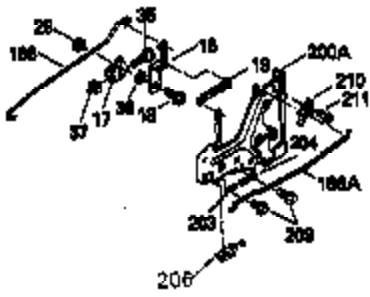

Ref #	Part Number	Qty	Description
92	650880	1	Belleville Washer
93	650881	1	Flywheel Nut
110A	36225	1	Ground Wire
260	35964	1	Blower Housing
262	29747B	2	Screw, Torx T-40, 5/16-24 x 21/32"
308A	35437	1	Fill Tube Clip
314	650873	2	Screw, 1/4-20 x 3/4"
315	611176	1	Alternator Coil (5 Amp)(Incl. 322 & 3 23)
319	650735	2	Screw, 10-24 x 3/8"
320	611279	1	Regulator (5 Amp)
322	611117	1	Connector Body
323	611118	1	Terminal
330	36419	1	Wire Harness (Incl. 322,322A,322B,323,323A 323B)
900	0	1	Replacement Engine 752328, order from 71-999
900	0	1	Replacement S/B 752321, order from 71 -999