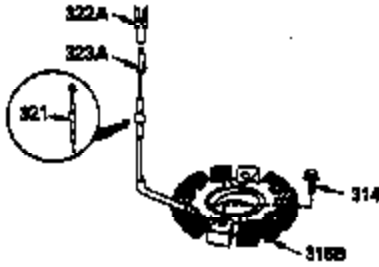

Ref #	Part Number	Qty	Description
92	650880	1	Belleville Washer
93	650881	1	Flywheel Nut
110A	36225	1	Ground Wire
260	35964	1	Blower Housing
262	29747B	2	Screw, Torx T-40, 5/16-24 x 21/32"
308A	35437	1	Fill Tube Clip
314	650873	2	Screw, 1/4-20 x 3/4"
315	611176	1	Alternator Coil (5 Amp)(Incl. 322 & 3 23)
319	650735	2	Screw, 10-24 x 3/8"
320	611279	1	Regulator (5 Amp)
322	611117	1	Connector Body
323	611118	1	Terminal
330	36419	1	Wire Harness (Incl. 322,322A,322B,323,323A 323B)
900	0	1	Replacement Engine 752328, order from 71-999
900	0	1	Replacement S/B 752321, order from 71 -999