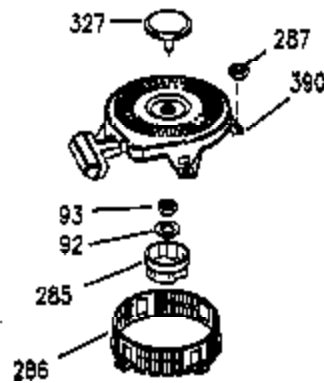

Ref #	Part Number	Qty	Description
92	650880	1	Belleville Washer
93	650881	1	Flywheel Nut
110A	36225	1	Ground Wire
260	35964	1	Blower Housing
262	29747B	2	Screw, Torx T-40, 5/16-24 x 21/32"
308A	35437	1	Fill Tube Clip
314	650873	2	Screw, 1/4-20 x 3/4"
315	611176	1	Alternator Coil (5 Amp)(Incl. 322 & 3 23)
319	650735	2	Screw, 10-24 x 3/8"
320	611279	1	Regulator (5 Amp)
322	611117	1	Connector Body
323	611118	1	Terminal
330	36419	1	Wire Harness (Incl. 322,322A,322B,323,323A 323B)
900	0	1	Replacement Engine 752328, order from 71-999
900	0	1	Replacement S/B 752321, order from 71 -999