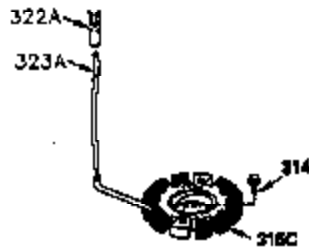

Ref #	Part Number	Qty	Description
92	650880	1	Belleville Washer
93	650881	1	Flywheel Nut
110A	36225	1	Ground Wire
260	35964	1	Blower Housing
262	29747B	2	Screw, Torx T-40, 5/16-24 x 21/32"
308A	35437	1	Fill Tube Clip
314	650873	2	Screw, 1/4-20 x 3/4"
315	611176	1	Alternator Coil (5 Amp)(Incl. 322 & 3 23)
319	650735	2	Screw, 10-24 x 3/8"
320	611279	1	Regulator (5 Amp)
322	611117	1	Connector Body
323	611118	1	Terminal
330	36419	1	Wire Harness (Incl. 322,322A,322B,323,323A 323B)
900	0	1	Replacement Engine 752328, order from 71-999
900	0	1	Replacement S/B 752321, order from 71 -999