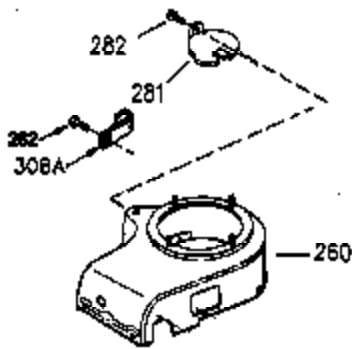

Ref #	Part Number	Qty	Description
92	650880	1	Belleville Washer
93	650881	1	Flywheel Nut
110A	36225	1	Ground Wire
260	35964	1	Blower Housing
262	29747B	2	Screw, Torx T-40, 5/16-24 x 21/32"
308A	35437	1	Fill Tube Clip
314	650873	2	Screw, 1/4-20 x 3/4"
315	611176	1	Alternator Coil (5 Amp)(Incl. 322 & 3 23)
319	650735	2	Screw, 10-24 x 3/8"
320	611279	1	Regulator (5 Amp)
322	611117	1	Connector Body
323	611118	1	Terminal
330	36419	1	Wire Harness (Incl. 322,322A,322B,323,323A 323B)
900	0	1	Replacement Engine 752328, order from 71-999
900	0	1	Replacement S/B 752321, order from 71 -999