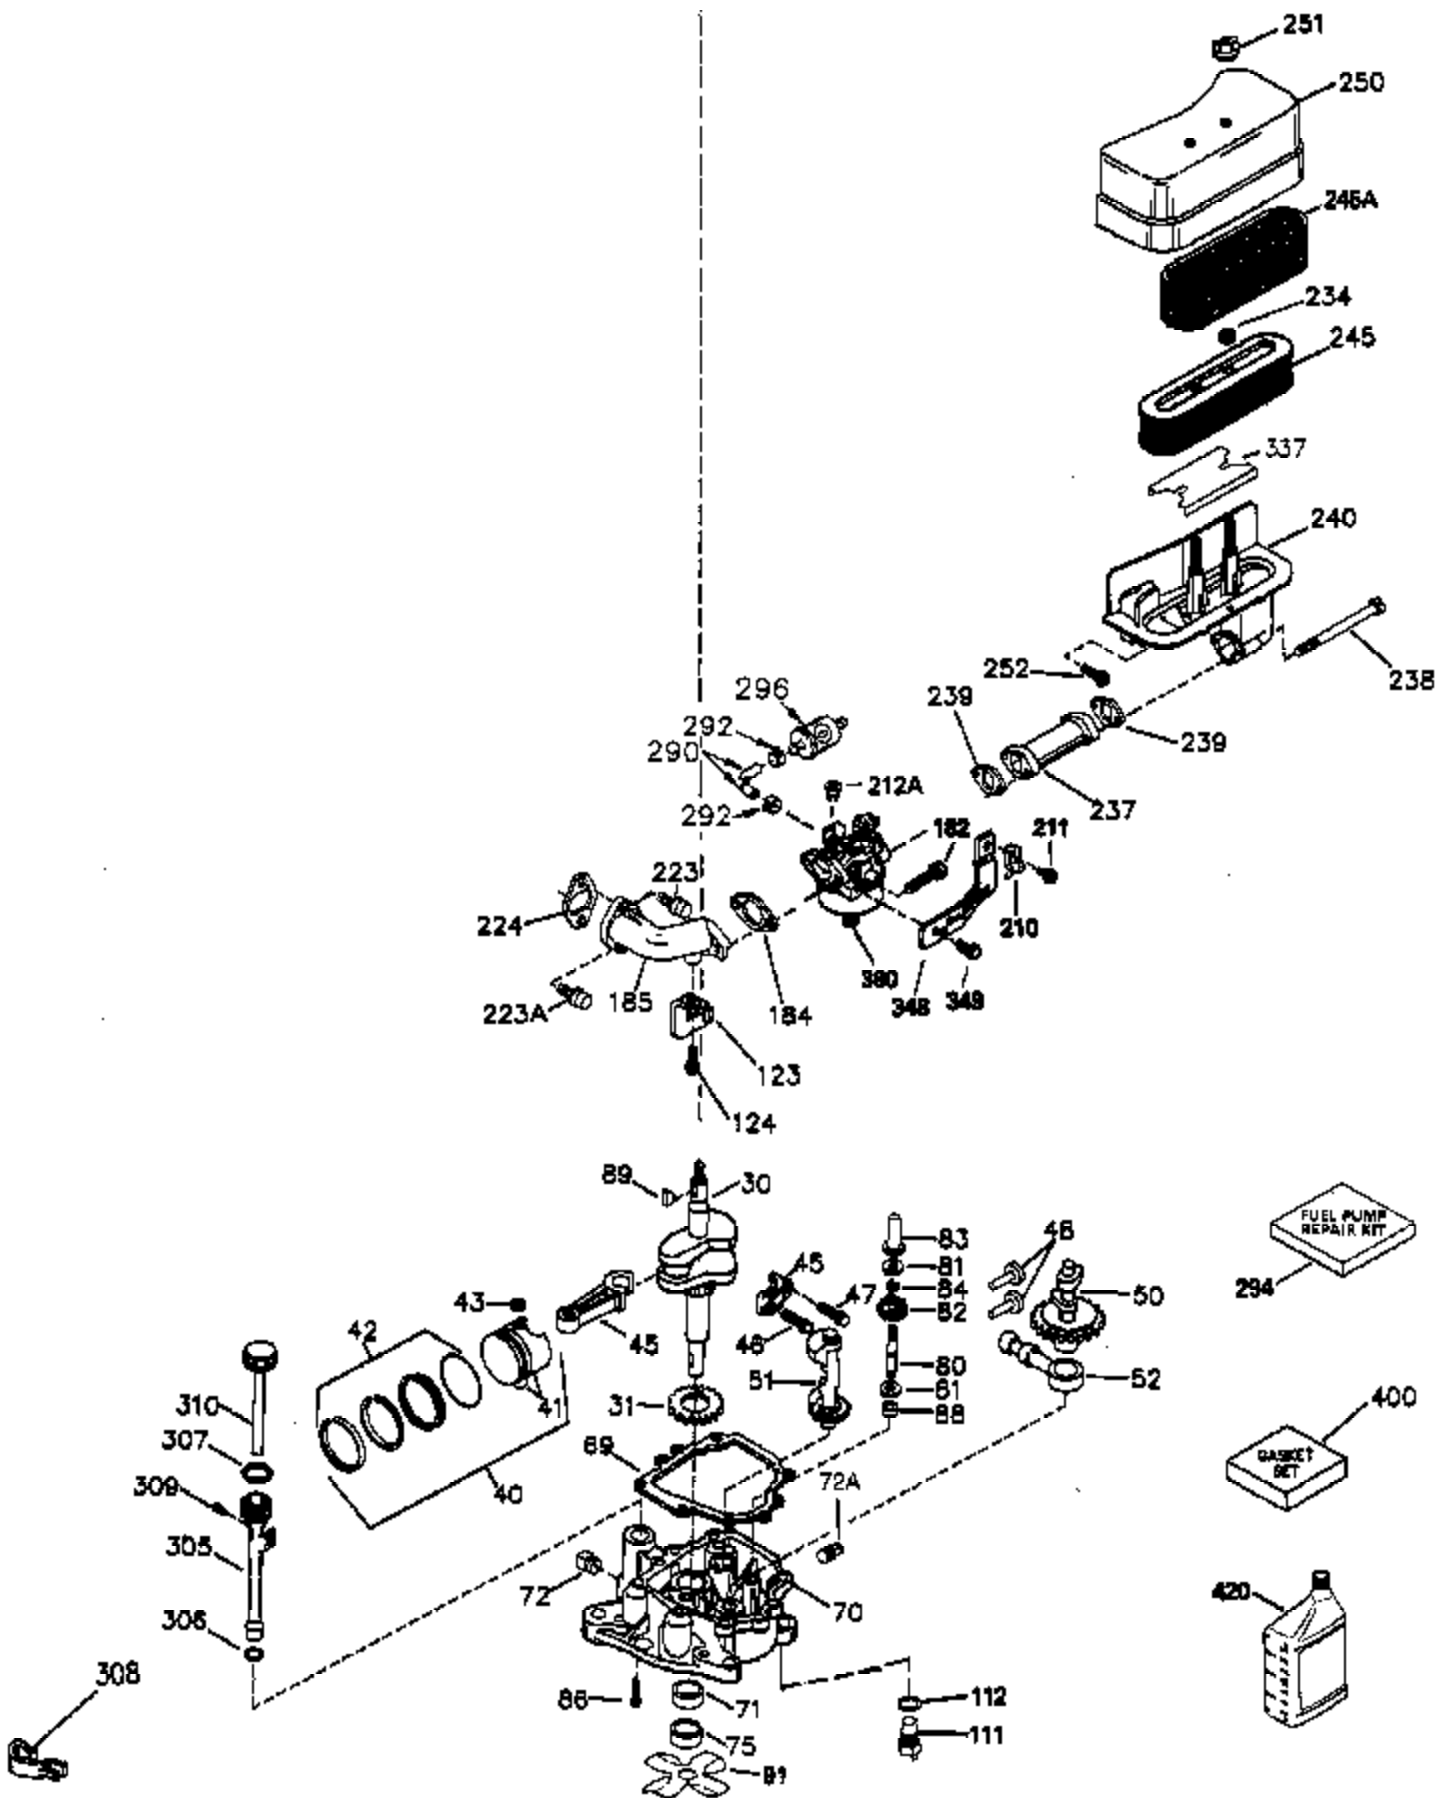

Ref #	Part Number	Qty	Description
30	35335A	1	Crankshaft
31	35327	1	Counterbalance Gear
40	35776	1	Piston, Pin & Ring Set (Std.)
40	35777	1	Piston, Pin & Ring Set (.010" OS)
40	35778	1	Piston, Pin & Ring Set (.020" OS)
41	35773	1	Piston & Pin Ass'y. (Std.) (Incl. 43)
41	35774	1	Piston & Pin Ass'y. (.010" OS) (Incl. 43)
41	35775	1	Piston & Pin Ass'y. (.020" OS) (Incl. 43)
42	35779	1	Ring Set (Std.)
42	35780	1	Ring Set (.010" OS)
42	35781	1	Ring Set (.020" OS)
43	35772	2	Piston Pin Retaining Ring
45	35330A	1	Connecting Rod Ass'y. (Incl. 46 & 47)
46	650908	1	Connecting Rod Bolt
47	650882	1	Connecting Rod Bolt
48	35313	2	Valve Lifter
50	35939	1	Camshaft (MCR)
51	35315A	1	Counterbalance Weight
52	31356	1	Oil Pump Ass'y.
64	650990	1	Screw, 5/16-18 x 15/32"
69	35317	1	* Mounting Flange Gasket
70	35711A	1	Mounting Flange (Incl. 72, 75 & 80)
72	31927	1	Oil Drain Plug
75	35319	1	Oil Seal
80	35712	1	Governor Shaft
81	35479	2	Washer
82	35321	1	Governor Gear Ass'y.
83	35322	1	Governor Spool
84	29193	1	Retaining Ring
86	650833	7	Screw, 1/4-20 x 1-3/16"
88	31707A	1	Spacer
89	32589	1	Flywheel Key
123	35288	1	Intake Pipe Brace
124	650738	2	Screw, 1/4-20 x 5/8"
182	650517	2	Screw, 1/4-20 x 27/32"
184	33263	1	* Carburetor To Intake Pipe Gasket
185	35955	1	Intake Pipe
210	27793	1	Conduit Clip
210	27793	1	Conduit Clip
211	28942	1	Screw, 10-32 x 3/8"
211	28942	1	Screw, 10-32 x 3/8"
212A	36288	2	Bushing
223	650971	2	Screw, Torx T-30, 5/16-18 x 7/8"
224	35958	1	* Intake Pipe Gasket
234	650825	2	Nut & Lock Washer, 1/4-20
237	35286	1	Air Cleaner Adapter
238	650875	2	Screw, 10-32 x 5-1/4"
239	33629	2	* Air Cleaner Gasket
240	35960	1	Air Cleaner Body (Incl. 239)
245	35403	1	Air Cleaner Filter (Incl. 234)
250	35961	1	Air Cleaner Cover
251	650886	2	Wing Nut, 1/4-20
290	30705	1	Fuel Line
292	26460	2	Fuel Line Clamp
296	34279B	1	Fuel Filter (Incl. 292)
305	35574	1	Oil Fill Tube
307	35499	1	"O" Ring
308	33997	1	Fill Tube Clip