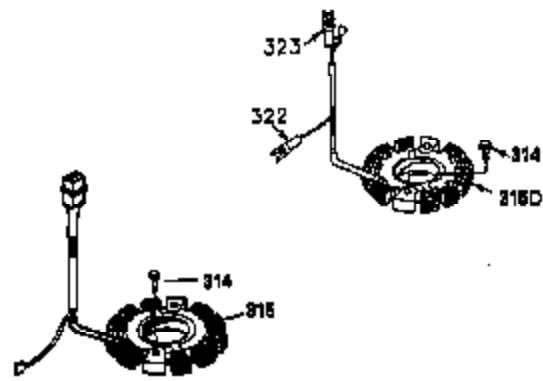

Ref #	Part Number	Qty	Description
64	650990	1	Screw, 5/16-18 x 15/32"
92	650880	1	Lock Washer
93	650881	1	Flywheel Nut
260	35964	1	Blower Housing
262	29747B	2	Screw, Torx T-40, 5/16-24 x 21/32"
286	35962	1	Cup & Screen
308A	35437	1	Fill Tube Clip
370B	35274	1	Instruction Decal
370C	34414	1	Warning Decal