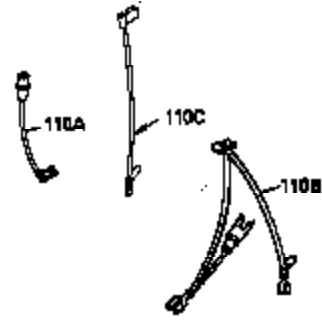

Ref #	Part Number	Qty	Description
64	650990	1	Screw, 5/16-18 x 15/32"
92	650880	1	Lock Washer
93	650881	1	Flywheel Nut
260	35964	1	Blower Housing
262	29747B	2	Screw, Torx T-40, 5/16-24 x 21/32"
286	35962	1	Cup & Screen
308A	35437	1	Fill Tube Clip
370B	35274	1	Instruction Decal
370C	34414	1	Warning Decal