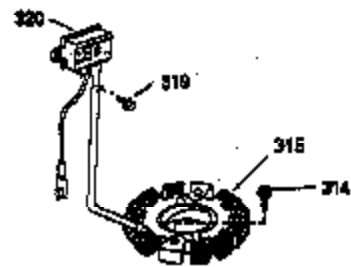

Ref #	Part Number	Qty	Description
64	650990	1	Screw, 5/16-18 x 15/32"
92	650880	1	Lock Washer
93	650881	1	Flywheel Nut
260	35964	1	Blower Housing
262	29747B	2	Screw, Torx T-40, 5/16-24 x 21/32"
286	35962	1	Cup & Screen
308A	35437	1	Fill Tube Clip
370B	35274	1	Instruction Decal
370C	34414	1	Warning Decal