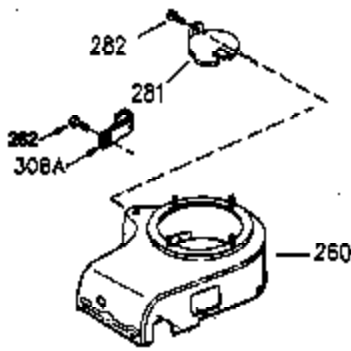

Ref #	Part Number	Qty	Description
64	650990	1	Screw, 5/16-18 x 15/32"
92	650880	1	Lock Washer
93	650881	1	Flywheel Nut
260	35964	1	Blower Housing
262	29747B	2	Screw, Torx T-40, 5/16-24 x 21/32"
286	35962	1	Cup & Screen
308A	35437	1	Fill Tube Clip
370B	35274	1	Instruction Decal
370C	34414	1	Warning Decal