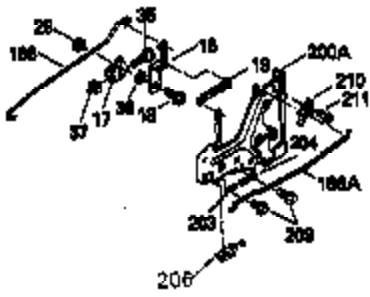

Ref #	Part Number	Qty	Description
310	35576	1	Dipstick
337	36407	1	Deflector
348	35426	1	Remote Choke Bracket
349	650767	2	Screw, 8-32 x 27/64"
370B	35274	1	Instruction Decal
370C	34414	1	Warning Decal
380	632680	1	Carburetor (Incl. 184)
400	35947	1	* Gasket Set (Incl. items marked PK i n notes) Incl. part #'s 27896 (2), 33263 (1), 33629 (2), 34265 (1), 35317 (1), 35762 (2), 35946 (1), 35352 (1), 35958 (1)
420	730225	1	SAE 30 4-Cycle Engine Oil (Quart)