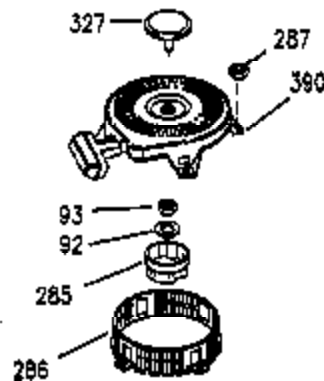

Ref #	Part Number	Qty	Description
64	650990	1	Screw, 5/16-18 x 15/32"
92	650880	1	Lock Washer
93	650881	1	Flywheel Nut
260	35964	1	Blower Housing
262	29747B	2	Screw, Torx T-40, 5/16-24 x 21/32"
286	35962	1	Cup & Screen
308A	35437	1	Fill Tube Clip
370B	35274	1	Instruction Decal
370C	34414	1	Warning Decal