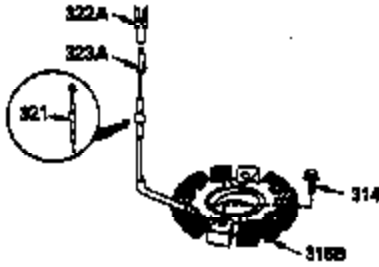

Ref #	Part Number	Qty	Description
64	650990	1	Screw, 5/16-18 x 15/32"
92	650880	1	Lock Washer
93	650881	1	Flywheel Nut
260	35964	1	Blower Housing
262	29747B	2	Screw, Torx T-40, 5/16-24 x 21/32"
286	35962	1	Cup & Screen
308A	35437	1	Fill Tube Clip
370B	35274	1	Instruction Decal
370C	34414	1	Warning Decal