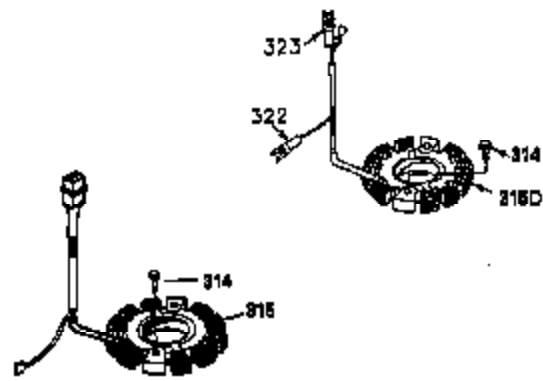

Ref #	Part Number	Qty	Description
64	30063	1	Screw, Torx T-30, 1/4-20 x 1/2"
92	650880	1	Lock Washer
93	650881	1	Flywheel Nut
110A	35187	1	Ground Wire
206	610973	1	Terminal
260	36252	1	Blower Housing
262	29747B	2	Screw, Torx T-40, 5/16-24 x 21/32"
285	35985A	1	Starter Cup
286	35446	1	Starter Screen
287	29752	4	Nut & Lock Washer, 1/4-28
308A	35437	1	Fill Tube Clip
314	650873	2	Screw, 1/4-20 x 3/4"
315	611104	1	Alternator Coil (3/5 Split)(Incl.321, 322,323)
321	611161	1	Diode
322	611142	1	Connector Body
323	611118	2	Terminal
327	35392	1	Starter Plug
330	611167	1	Wire Harness
370B	35274	1	Instruction Decal
390	590671	1	Rewind Starter