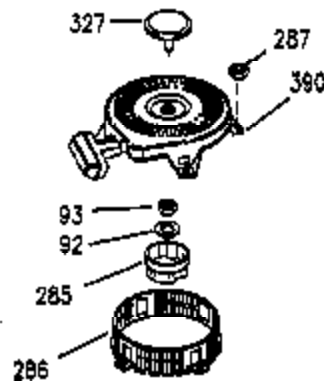

Ref #	Part Number	Qty	Description
64	30063	1	Screw, Torx T-30, 1/4-20 x 1/2"
92	650880	1	Lock Washer
93	650881	1	Flywheel Nut
110A	35187	1	Ground Wire
206	610973	1	Terminal
260	36252	1	Blower Housing
262	29747B	2	Screw, Torx T-40, 5/16-24 x 21/32"
285	35985A	1	Starter Cup
286	35446	1	Starter Screen
287	29752	4	Nut & Lock Washer, 1/4-28
308A	35437	1	Fill Tube Clip
314	650873	2	Screw, 1/4-20 x 3/4"
315	611104	1	Alternator Coil (3/5 Split)(Incl.321, 322,323)
321	611161	1	Diode
322	611142	1	Connector Body
323	611118	2	Terminal
327	35392	1	Starter Plug
330	611167	1	Wire Harness
370B	35274	1	Instruction Decal
390	590671	1	Rewind Starter