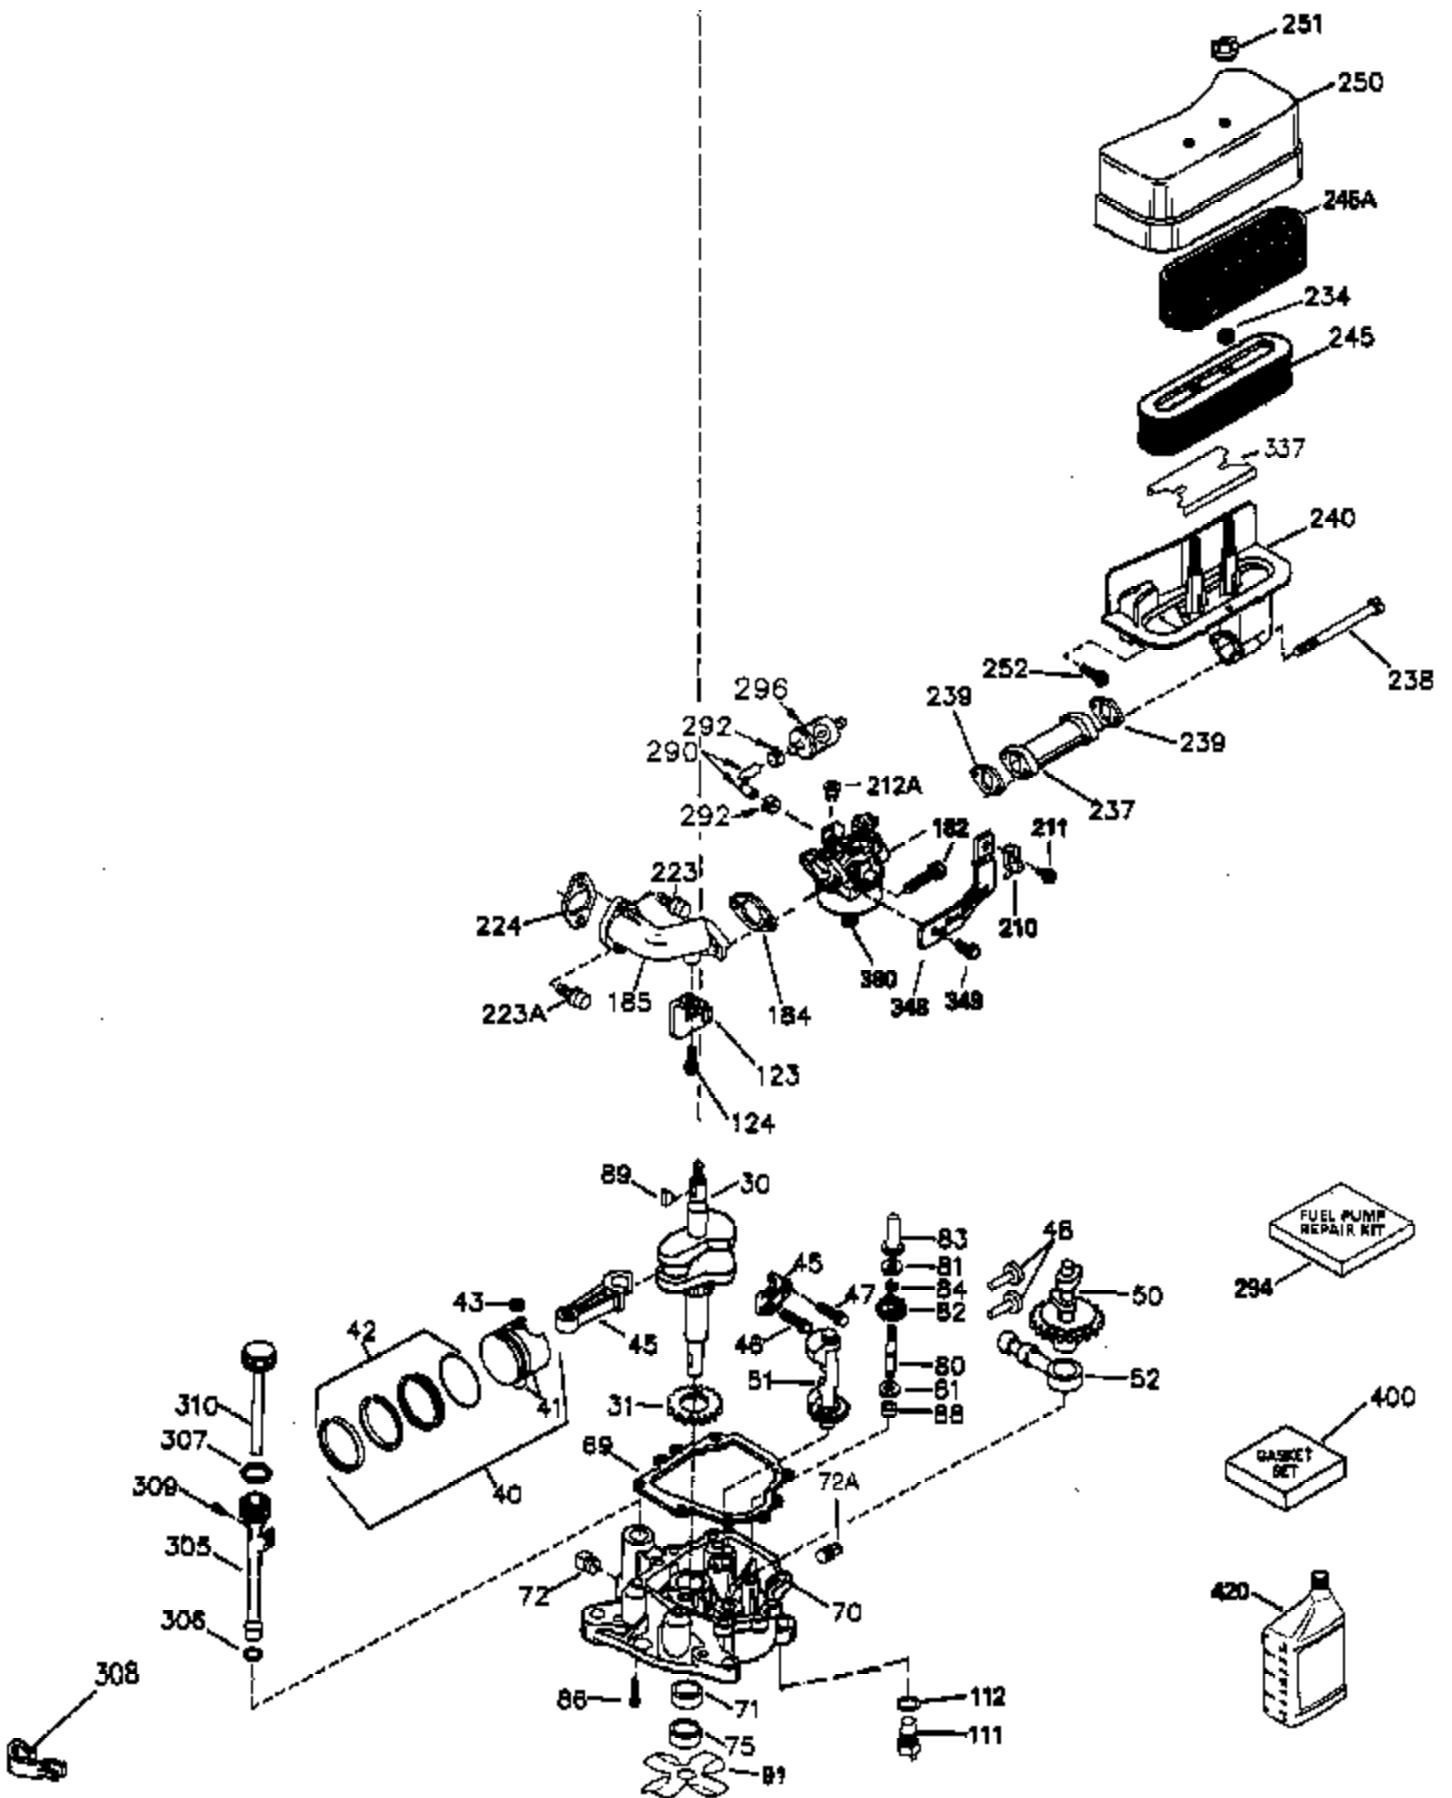

Ref #	Part Number	Qty	Description
30	35336B	1	Crankshaft
31	35327	1	Counterbalance Gear
40	35776	1	Piston, Pin & Ring Set (Std.)
40	35777	1	Piston, Pin & Ring Set (.010" OS)
40	35778	1	Piston, Pin & Ring Set (.020" OS)
41	35773	1	Piston & Pin Ass'y. (Std.) (Incl. 43)
41	35774	1	Piston & Pin Ass'y. (.010" OS) (Incl. 43)
41	35775	1	Piston & Pin Ass'y. (.020" OS) (Incl. 43)
42	35779	1	Ring Set (Std.)
42	35780	1	Ring Set (.010" OS)
42	35781	1	Ring Set (.020" OS)
43	35772	2	Piston Pin Retaining Ring
45	35330A	1	Connecting Rod Ass'y. (Incl. 46 & 47)
46	650908	1	Connecting Rod Bolt
47	650882	1	Connecting Rod Bolt
48	35313	2	Valve Lifter
50	35939	1	Camshaft (MCR)
51	35315A	1	Counterbalance Weight
52	31356	1	Oil Pump Ass'y.
64	30063	1	Screw, Torx T-30, 1/4-20 x 1/2"
69	35317	1	* Mounting Flange Gasket
70	35711A	1	Mounting Flange (Incl. 72, 75 & 80)
72	31927	1	Oil Drain Plug
75	35319	1	Oil Seal
80	35712	1	Governor Shaft
81	35479	2	Washer
82	35321	1	Governor Gear Ass'y.
83	35322	1	Governor Spool
84	29193	1	Retaining Ring
86	650833	7	Screw, 1/4-20 x 1-3/16"
88	31707A	1	Spacer
89	32589	1	Flywheel Key
110A	35187	1	Ground Wire
123	35288	1	Intake Pipe Brace
124	650738	2	Screw, 1/4-20 x 5/8"
182	650517	2	Screw, 1/4-20 x 27/32"
184	33263	1	* Carburetor To Intake Pipe Gasket
185	35955	1	Intake Pipe
206	610973	1	Terminal
210	27793	1	Conduit Clip
211	28942	1	Screw, 10-32 x 3/8"
223	650971	2	Screw, Torx T-30, 5/16-18 x 7/8"
224	35958	1	* Intake Pipe Gasket
234	650825	2	Nut & Lock Washer, 1/4-20
237	35286	1	Air Cleaner Adapter
238	650875	2	Screw, 10-32 x 5-1/4"
239	33629	2	* Air Cleaner Gasket
240	35960	1	Air Cleaner Body (Incl. 239)
245A	35404	1	Air Cleaner Filter
245	35403	1	Air Cleaner Filter (Incl. 234)
250	35961	1	Air Cleaner Cover
251	650886	2	Wing Nut, 1/4-20
290	30705	1	Fuel Line
292	26460	2	Fuel Line Clamp
305	35574	1	Oil Fill Tube
307	35499	1	"O" Ring
310	35576	1	Dipstick
330	611167	1	Wire Harness