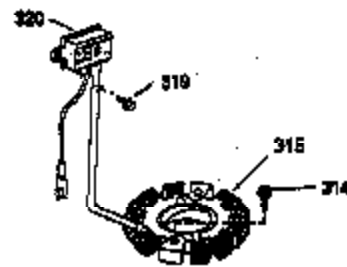

Ref #	Part Number	Qty	Description
64	30063	1	Screw, Torx T-30, 1/4-20 x 1/2"
92	650880	1	Lock Washer
93	650881	1	Flywheel Nut
110A	35187	1	Ground Wire
206	610973	1	Terminal
260	36252	1	Blower Housing
262	29747B	2	Screw, Torx T-40, 5/16-24 x 21/32"
285	35985A	1	Starter Cup
286	35446	1	Starter Screen
287	29752	4	Nut & Lock Washer, 1/4-28
308A	35437	1	Fill Tube Clip
314	650873	2	Screw, 1/4-20 x 3/4"
315	611104	1	Alternator Coil (3/5 Split)(Incl.321, 322,323)
321	611161	1	Diode
322	611142	1	Connector Body
323	611118	2	Terminal
327	35392	1	Starter Plug
330	611167	1	Wire Harness
370B	35274	1	Instruction Decal
390	590671	1	Rewind Starter