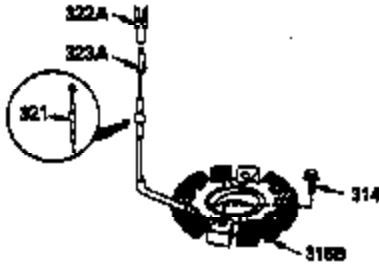

Ref #	Part Number	Qty	Description
64	30063	1	Screw, Torx T-30, 1/4-20 x 1/2"
92	650880	1	Lock Washer
93	650881	1	Flywheel Nut
110A	35187	1	Ground Wire
206	610973	1	Terminal
260	36252	1	Blower Housing
262	29747B	2	Screw, Torx T-40, 5/16-24 x 21/32"
285	35985A	1	Starter Cup
286	35446	1	Starter Screen
287	29752	4	Nut & Lock Washer, 1/4-28
308A	35437	1	Fill Tube Clip
314	650873	2	Screw, 1/4-20 x 3/4"
315	611104	1	Alternator Coil (3/5 Split)(Incl.321, 322,323)
321	611161	1	Diode
322	611142	1	Connector Body
323	611118	2	Terminal
327	35392	1	Starter Plug
330	611167	1	Wire Harness
370B	35274	1	Instruction Decal
390	590671	1	Rewind Starter