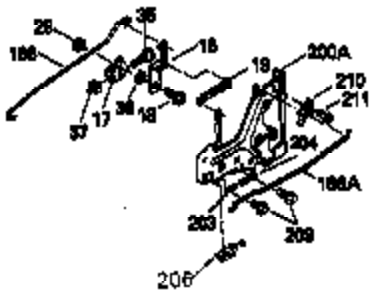

Ref #	Part Number	Qty	Description
64	30063	1	Screw, Torx T-30, 1/4-20 x 1/2"
92	650880	1	Lock Washer
93	650881	1	Flywheel Nut
110A	35187	1	Ground Wire
206	610973	1	Terminal
260	36252	1	Blower Housing
262	29747B	2	Screw, Torx T-40, 5/16-24 x 21/32"
285	35985A	1	Starter Cup
286	35446	1	Starter Screen
287	29752	4	Nut & Lock Washer, 1/4-28
308A	35437	1	Fill Tube Clip
314	650873	2	Screw, 1/4-20 x 3/4"
315	611104	1	Alternator Coil (3/5 Split)(Incl.321, 322,323)
321	611161	1	Diode
322	611142	1	Connector Body
323	611118	2	Terminal
327	35392	1	Starter Plug
330	611167	1	Wire Harness
370B	35274	1	Instruction Decal
390	590671	1	Rewind Starter