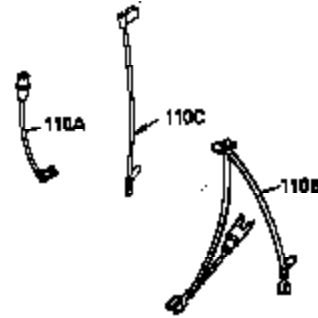

Ref #	Part Number	Qty	Description
64	30063	1	Screw, Torx T-30, 1/4-20 x 1/2"
92	650880	1	Lock Washer
93	650881	1	Flywheel Nut
110A	35187	1	Ground Wire
206	610973	1	Terminal
260	36252	1	Blower Housing
262	29747B	2	Screw, Torx T-40, 5/16-24 x 21/32"
285	35985A	1	Starter Cup
286	35446	1	Starter Screen
287	29752	4	Nut & Lock Washer, 1/4-28
308A	35437	1	Fill Tube Clip
314	650873	2	Screw, 1/4-20 x 3/4"
315	611104	1	Alternator Coil (3/5 Split)(Incl.321, 322,323)
321	611161	1	Diode
322	611142	1	Connector Body
323	611118	2	Terminal
327	35392	1	Starter Plug
330	611167	1	Wire Harness
370B	35274	1	Instruction Decal
390	590671	1	Rewind Starter