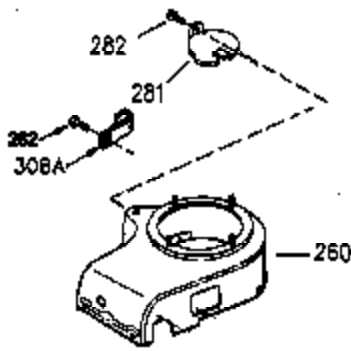

Ref #	Part Number	Qty	Description
64	30063	1	Screw, Torx T-30, 1/4-20 x 1/2"
92	650880	1	Lock Washer
93	650881	1	Flywheel Nut
110A	35187	1	Ground Wire
206	610973	1	Terminal
260	36252	1	Blower Housing
262	29747B	2	Screw, Torx T-40, 5/16-24 x 21/32"
285	35985A	1	Starter Cup
286	35446	1	Starter Screen
287	29752	4	Nut & Lock Washer, 1/4-28
308A	35437	1	Fill Tube Clip
314	650873	2	Screw, 1/4-20 x 3/4"
315	611104	1	Alternator Coil (3/5 Split)(Incl.321, 322,323)
321	611161	1	Diode
322	611142	1	Connector Body
323	611118	2	Terminal
327	35392	1	Starter Plug
330	611167	1	Wire Harness
370B	35274	1	Instruction Decal
390	590671	1	Rewind Starter