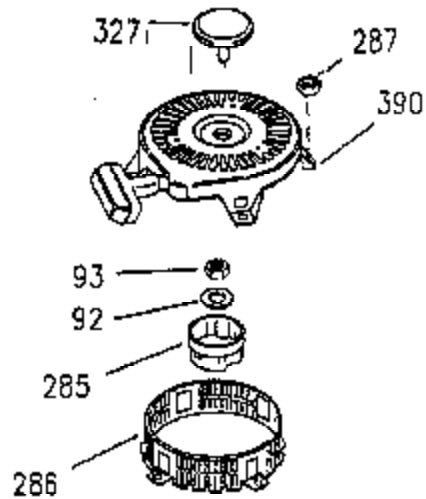

ILLUSTRATION SHOWS TYPICAL PARTS ONLY. ORDER PART NUMBER. PARTS NOT LISTED ARE SUPPLIED BY OEM.

VIEW 3 OF 3

Ref #	Part Number	Qty	Description
16	35520	1	Governor Lever
17	29916	1	Governor Lever Clamp
18	650548	1	Screw, 8-32 x 5/16"
19	35521	1	Extension Spring
28	30322	1	Lock Nut, 8-32
35	29826	1	Screw, 10-32 x 3/4"
36	29918	1	Lock Washer
37	29216	1	Lock Nut, 10-32
92	650880	1	Lock Washer
93	650881	1	Flywheel Nut
110A	35187	1	Ground Wire
186A	35523	1	Choke Link
186	35522	1	Governor Link
200	35572	1	Control Bracket (Incl.203, 204 & 206)
203	33802	1	Compression Spring
204	650777	1	Screw, 6-32 x 21/32"
206	610973	1	Terminal
209	650902	2	Screw, 10-32 x 7/16"
210	27793	1	Conduit Clip
211	28942	1	Screw, 10-32 x 3/8"
238	650875	2	Screw, 10-32 x 5-1/4"
245A	35404	1	Air Cleaner Filter
260	36252	1	Blower Housing
261	30063	2	Screw, Torx T-30, 1/4-20 x 1/2"
264A	30063	1	Screw, Torx T-30, 1/4-20 x 1/2"
285	35985A	1	Starter Cup
286	35446	1	Starter Screen
287	29752	4	Nut & Lock Washer, 1/4-28
298	28763	2	Screw, 10-32 x 35/64"
300	33583B	1	Fuel Tank
301	35355	1	Fuel Cap
308A	35437	1	Fill Tube Clip
314	650873	2	Screw, 1/4-20 x 3/4"
315	611104	1	Alternator Coil (3/5 Split)(Incl.321, 322,323)
321	611161	1	Diode
322	611142	1	Connector Body
323	611118	2	Terminal
327	35392	1	Starter Plug
330	611167	1	Wire Harness
337	36407	1	Deflector
390	590671	1	Rewind Starter