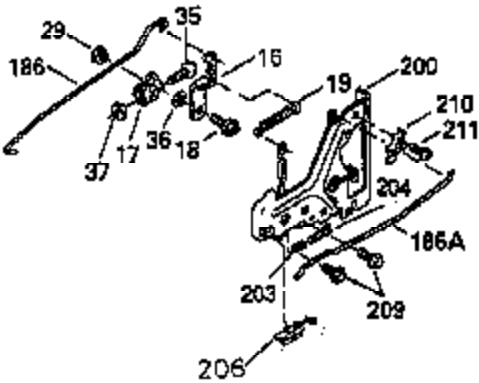

ILLUSTRATION SHOWS TYPICAL PARTS ONLY. ORDER PART NUMBER. PARTS NOT LISTED ARE SUPPLIED BY OEM.

VIEW 3 OF 3

Ref #	Part Number	Qty	Description
16	35520	1	Governor Lever
17	29916	1	Governor Lever Clamp
18	650548	1	Screw, 8-32 x 5/16"
19	35521	1	Extension Spring
28	30322	1	Lock Nut, 8-32
35	29826	1	Screw, 10-32 x 3/4"
36	29918	1	Lock Washer
37	29216	1	Lock Nut, 10-32
92	650880	1	Lock Washer
93	650881	1	Flywheel Nut
110A	35187	1	Ground Wire
186A	35523	1	Choke Link
186	35522	1	Governor Link
200	35572	1	Control Bracket (Incl.203, 204 & 206)
203	33802	1	Compression Spring
204	650777	1	Screw, 6-32 x 21/32"
206	610973	1	Terminal
209	650902	2	Screw, 10-32 x 7/16"
210	27793	1	Conduit Clip
211	28942	1	Screw, 10-32 x 3/8"
238	650875	2	Screw, 10-32 x 5-1/4"
245A	35404	1	Air Cleaner Filter
260	36252	1	Blower Housing
261	30063	2	Screw, Torx T-30, 1/4-20 x 1/2"
264A	30063	1	Screw, Torx T-30, 1/4-20 x 1/2"
285	35985A	1	Starter Cup
286	35446	1	Starter Screen
287	29752	4	Nut & Lock Washer, 1/4-28
298	28763	2	Screw, 10-32 x 35/64"
300	33583B	1	Fuel Tank
301	35355	1	Fuel Cap
308A	35437	1	Fill Tube Clip
314	650873	2	Screw, 1/4-20 x 3/4"
315	611104	1	Alternator Coil (3/5 Split)(Incl.321, 322,323)
321	611161	1	Diode
322	611142	1	Connector Body
323	611118	2	Terminal
327	35392	1	Starter Plug
330	611167	1	Wire Harness
337	36407	1	Deflector
390	590671	1	Rewind Starter