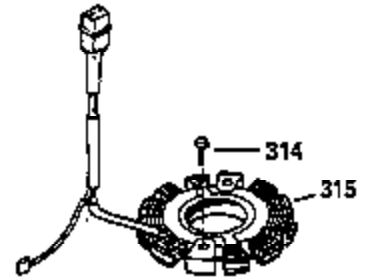

ILLUSTRATION SHOWS TYPICAL PARTS ONLY. ORDER PART NUMBER. PARTS NOT LISTED ARE SUPPLIED BY OEM.

VIEW 3 OF 3

Ref #	Part Number	Qty	Description
16	35520	1	Governor Lever
17	29916	1	Governor Lever Clamp
18	650548	1	Screw, 8-32 x 5/16"
19	35521	1	Extension Spring
28	30322	1	Lock Nut, 8-32
35	29826	1	Screw, 10-32 x 3/4"
36	29918	1	Lock Washer
37	29216	1	Lock Nut, 10-32
92	650880	1	Lock Washer
93	650881	1	Flywheel Nut
110A	35187	1	Ground Wire
186A	35523	1	Choke Link
186	35522	1	Governor Link
200	35572	1	Control Bracket (Incl.203, 204 & 206)
203	33802	1	Compression Spring
204	650777	1	Screw, 6-32 x 21/32"
206	610973	1	Terminal
209	650902	2	Screw, 10-32 x 7/16"
210	27793	1	Conduit Clip
211	28942	1	Screw, 10-32 x 3/8"
238	650875	2	Screw, 10-32 x 5-1/4"
245A	35404	1	Air Cleaner Filter
260	36252	1	Blower Housing
261	30063	2	Screw, Torx T-30, 1/4-20 x 1/2"
264A	30063	1	Screw, Torx T-30, 1/4-20 x 1/2"
285	35985A	1	Starter Cup
286	35446	1	Starter Screen
287	29752	4	Nut & Lock Washer, 1/4-28
298	28763	2	Screw, 10-32 x 35/64"
300	33583B	1	Fuel Tank
301	35355	1	Fuel Cap
308A	35437	1	Fill Tube Clip
314	650873	2	Screw, 1/4-20 x 3/4"
315	611104	1	Alternator Coil (3/5 Split)(Incl.321, 322,323)
321	611161	1	Diode
322	611142	1	Connector Body
323	611118	2	Terminal
327	35392	1	Starter Plug
330	611167	1	Wire Harness
337	36407	1	Deflector
390	590671	1	Rewind Starter