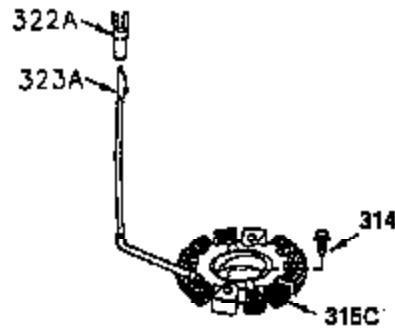

ILLUSTRATION SHOWS TYPICAL PARTS ONLY. ORDER PART NUMBER. PARTS NOT LISTED ARE SUPPLIED BY OEM.

VIEW 3 OF 3

Ref #	Part Number	Qty	Description
16	35520	1	Governor Lever
17	29916	1	Governor Lever Clamp
18	650548	1	Screw, 8-32 x 5/16"
19	35521	1	Extension Spring
28	30322	1	Lock Nut, 8-32
35	29826	1	Screw, 10-32 x 3/4"
36	29918	1	Lock Washer
37	29216	1	Lock Nut, 10-32
92	650880	1	Lock Washer
93	650881	1	Flywheel Nut
110A	35187	1	Ground Wire
186A	35523	1	Choke Link
186	35522	1	Governor Link
200	35572	1	Control Bracket (Incl.203, 204 & 206)
203	33802	1	Compression Spring
204	650777	1	Screw, 6-32 x 21/32"
206	610973	1	Terminal
209	650902	2	Screw, 10-32 x 7/16"
210	27793	1	Conduit Clip
211	28942	1	Screw, 10-32 x 3/8"
238	650875	2	Screw, 10-32 x 5-1/4"
245A	35404	1	Air Cleaner Filter
260	36252	1	Blower Housing
261	30063	2	Screw, Torx T-30, 1/4-20 x 1/2"
264A	30063	1	Screw, Torx T-30, 1/4-20 x 1/2"
285	35985A	1	Starter Cup
286	35446	1	Starter Screen
287	29752	4	Nut & Lock Washer, 1/4-28
298	28763	2	Screw, 10-32 x 35/64"
300	33583B	1	Fuel Tank
301	35355	1	Fuel Cap
308A	35437	1	Fill Tube Clip
314	650873	2	Screw, 1/4-20 x 3/4"
315	611104	1	Alternator Coil (3/5 Split)(Incl.321, 322,323)
321	611161	1	Diode
322	611142	1	Connector Body
323	611118	2	Terminal
327	35392	1	Starter Plug
330	611167	1	Wire Harness
337	36407	1	Deflector
390	590671	1	Rewind Starter