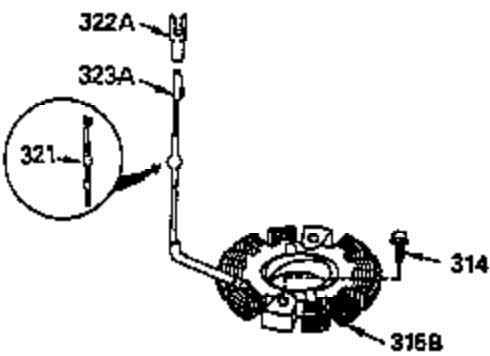

ILLUSTRATION SHOWS TYPICAL PARTS ONLY. ORDER PART NUMBER. PARTS NOT LISTED ARE SUPPLIED BY OEM.

VIEW 3 OF 3

Ref #	Part Number	Qty	Description
16	35520	1	Governor Lever
17	29916	1	Governor Lever Clamp
18	650548	1	Screw, 8-32 x 5/16"
19	35521	1	Extension Spring
28	30322	1	Lock Nut, 8-32
35	29826	1	Screw, 10-32 x 3/4"
36	29918	1	Lock Washer
37	29216	1	Lock Nut, 10-32
92	650880	1	Lock Washer
93	650881	1	Flywheel Nut
110A	35187	1	Ground Wire
186A	35523	1	Choke Link
186	35522	1	Governor Link
200	35572	1	Control Bracket (Incl.203, 204 & 206)
203	33802	1	Compression Spring
204	650777	1	Screw, 6-32 x 21/32"
206	610973	1	Terminal
209	650902	2	Screw, 10-32 x 7/16"
210	27793	1	Conduit Clip
211	28942	1	Screw, 10-32 x 3/8"
238	650875	2	Screw, 10-32 x 5-1/4"
245A	35404	1	Air Cleaner Filter
260	36252	1	Blower Housing
261	30063	2	Screw, Torx T-30, 1/4-20 x 1/2"
264A	30063	1	Screw, Torx T-30, 1/4-20 x 1/2"
285	35985A	1	Starter Cup
286	35446	1	Starter Screen
287	29752	4	Nut & Lock Washer, 1/4-28
298	28763	2	Screw, 10-32 x 35/64"
300	33583B	1	Fuel Tank
301	35355	1	Fuel Cap
308A	35437	1	Fill Tube Clip
314	650873	2	Screw, 1/4-20 x 3/4"
315	611104	1	Alternator Coil (3/5 Split)(Incl.321, 322,323)
321	611161	1	Diode
322	611142	1	Connector Body
323	611118	2	Terminal
327	35392	1	Starter Plug
330	611167	1	Wire Harness
337	36407	1	Deflector
390	590671	1	Rewind Starter