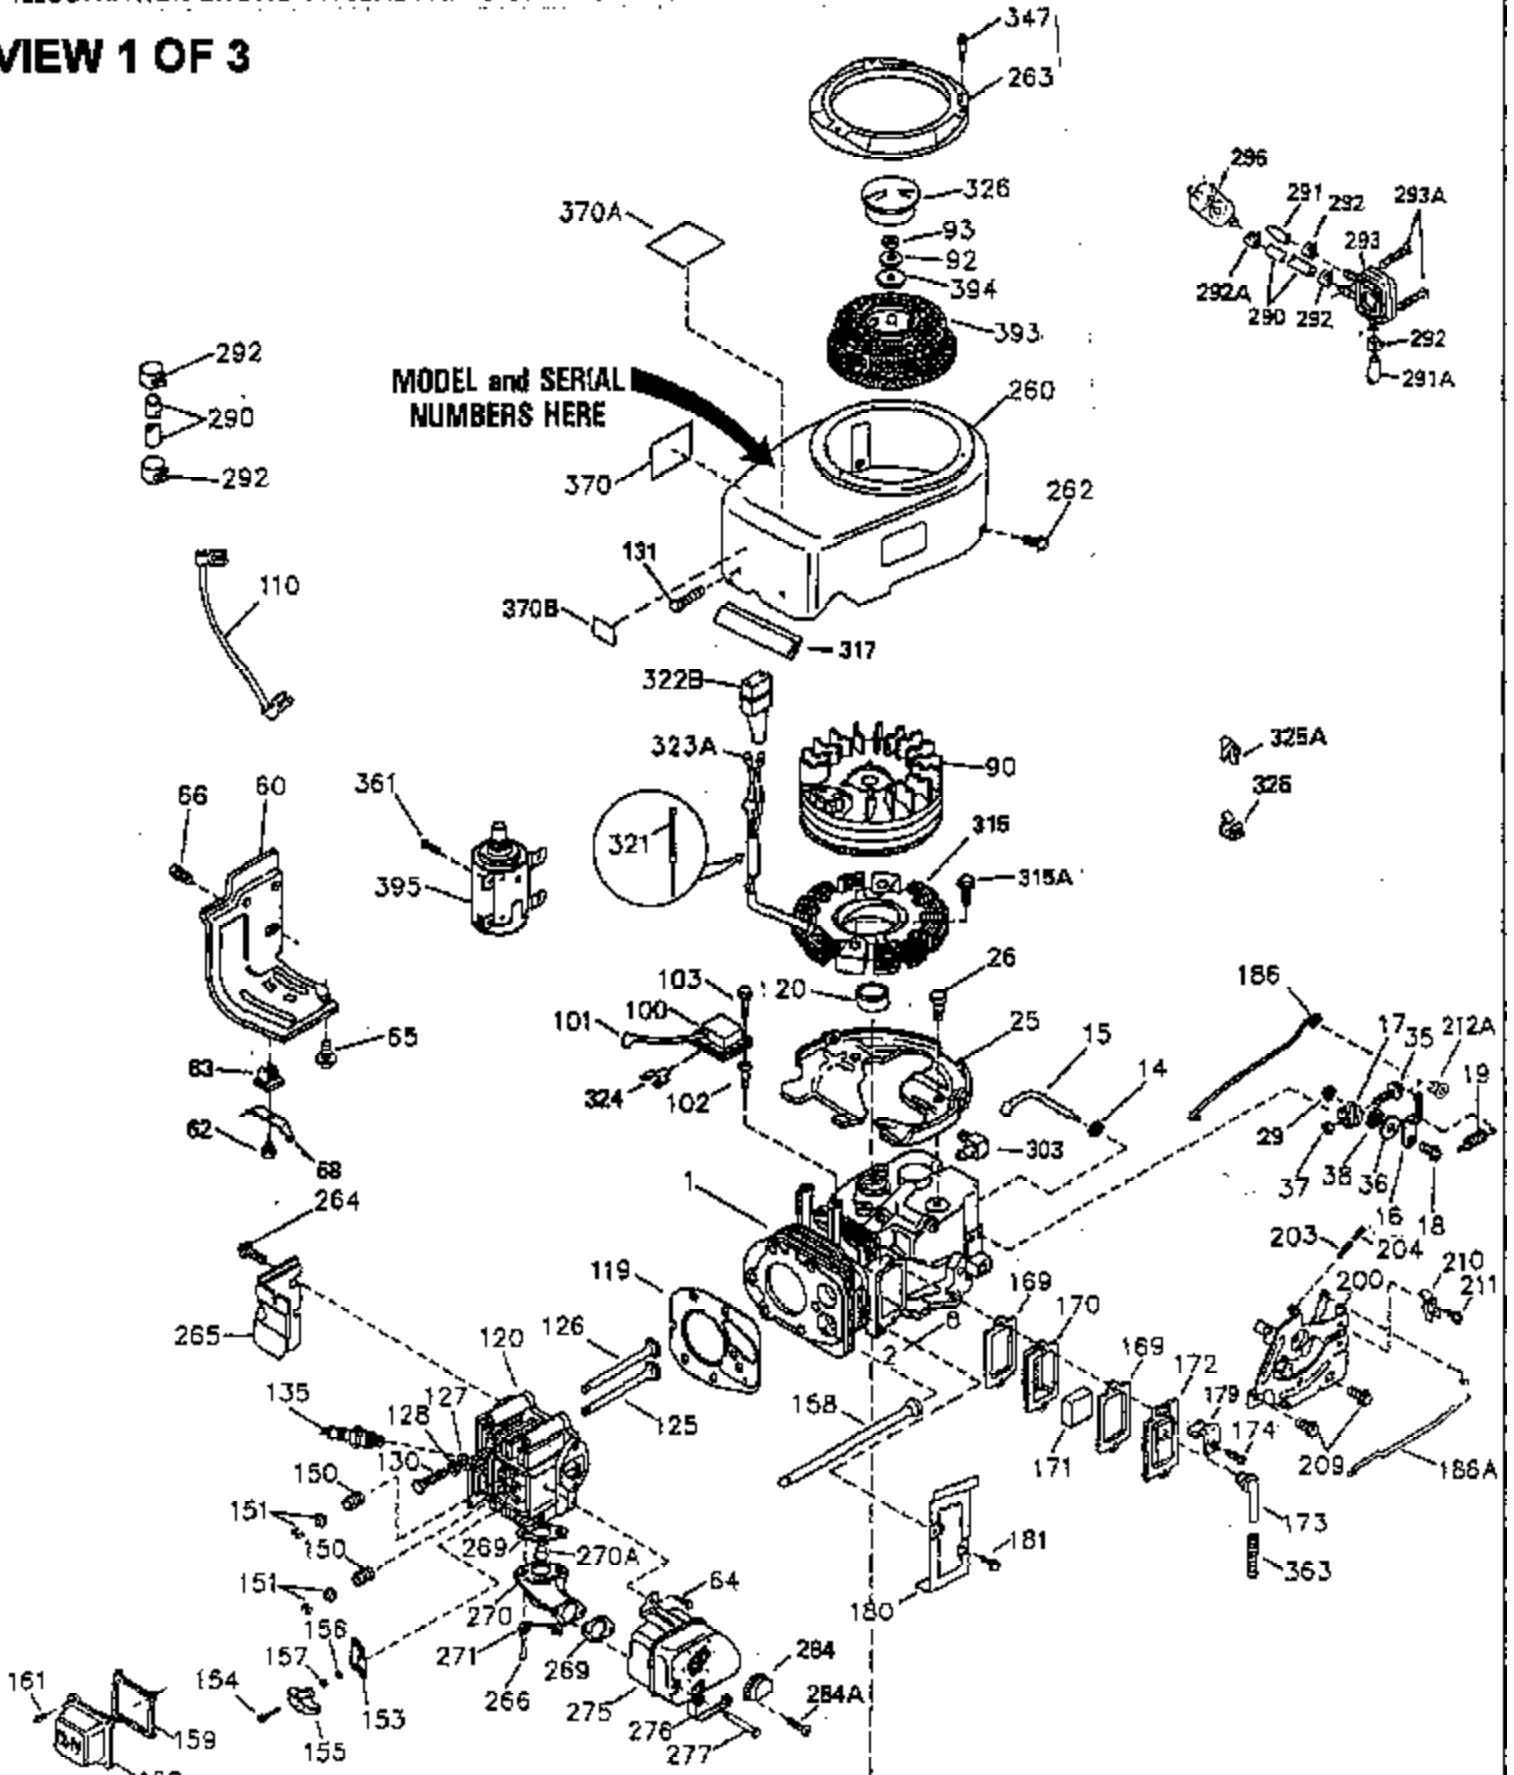

ILLUSTRATION SHOWS TYPICAL PARTS ONLY. ORDER BY PART NUMBER. PARTS NOT LISTED ARE SUPPLIED BY OEM.

VIEW 1 OF 3

CONTINUED TO PAGE 3

Ref #	Part Number	Qty	Description
1	35943	1	Cylinder (Incl. 2 & 20)
2	27652	2	Dowel Pin
14	28277	2	Washer
15	35324	1	Governor Rod
16	35520	1	Governor Lever
17	29916	1	Governor Lever Clamp
18	650548	1	Screw, 8-32 x 5/16"
19	35521	1	Extension Spring
20	35319	1	Oil Seal
25	35326	1	Blower Housing Baffle
26	650561	2	Screw, 1/4-20 x 5/8"
28	30322	1	Lock Nut, 8-32
35	29826	1	Screw, 10-32 x 3/4"
36	29918	1	Lock Washer
37	29216	1	Lock Nut, 10-32
38	29642	1	Retaining Ring
60	35316A	1	Blower Housing Extension
62	650760	1	Screw, 8-32 x 3/8"
63	28545	1	Grommet
64	30063	1	Screw, Torx T-30, 1/4-20 x 1/2"
65	650128	1	Screw, 10-24 x 1/2"
68	33356	1	Ground Terminal
90	611094	1	Flywheel (W/Ring Gear)
92	650880	1	Lock Washer
93	650881	1	Flywheel Nut
100	35135	1	Solid State Ignition
101	610118	1	Spark Plug Cover
102	650872	2	Solid State Mounting Stud
103	650814	2	Screw, Torx T-15, 10-24 x 1"
110	35183	1	Ground Wire
119	35946	1	* Cylinder Head Gasket
120	35948	1	Cylinder Head
125	35308	1	Exhaust Valve (Std.)
125	35433	1	Exhaust Valve (1/32" OS)
126	35309	1	Intake Valve (Std.)
126	35432	1	Intake Valve (1/32" OS)
127	650691	6	Washer
128	650690	6	Belleville Washer
130	650946	6	Screw, 5/16-18 x 2-45/64"
135	34645	1	Resistor Spark Plug (RN4C)
150	33507	2	Valve Spring
151	33508	2	Valve Spring Keeper
153	35949	1	Push Rod Guide
154	650945	1	Rocker Arm Stud
155	35950	1	Rocker Arm
156	650890	2	Lock Washer
157	650947	1	Lock Nut, 5/16-24
158	35951	2	Push Rod
159	35952	1	* Rocker Arm Cover Gasket
160	35953A	1	Rocker Arm Housing
161	30063	4	Screw, Torx T-30, 1/4-20 x 1/2"
169	27896A	2	* Valve Cover Gasket
170	28423	1	Breather Body
171	28424	1	Breather Element
172	28425	1	Valve Cover
173	35350	1	Breather Tube
174	650128	2	Screw, 10-24 x 1/2"
179	30593	1	Retainer Clip