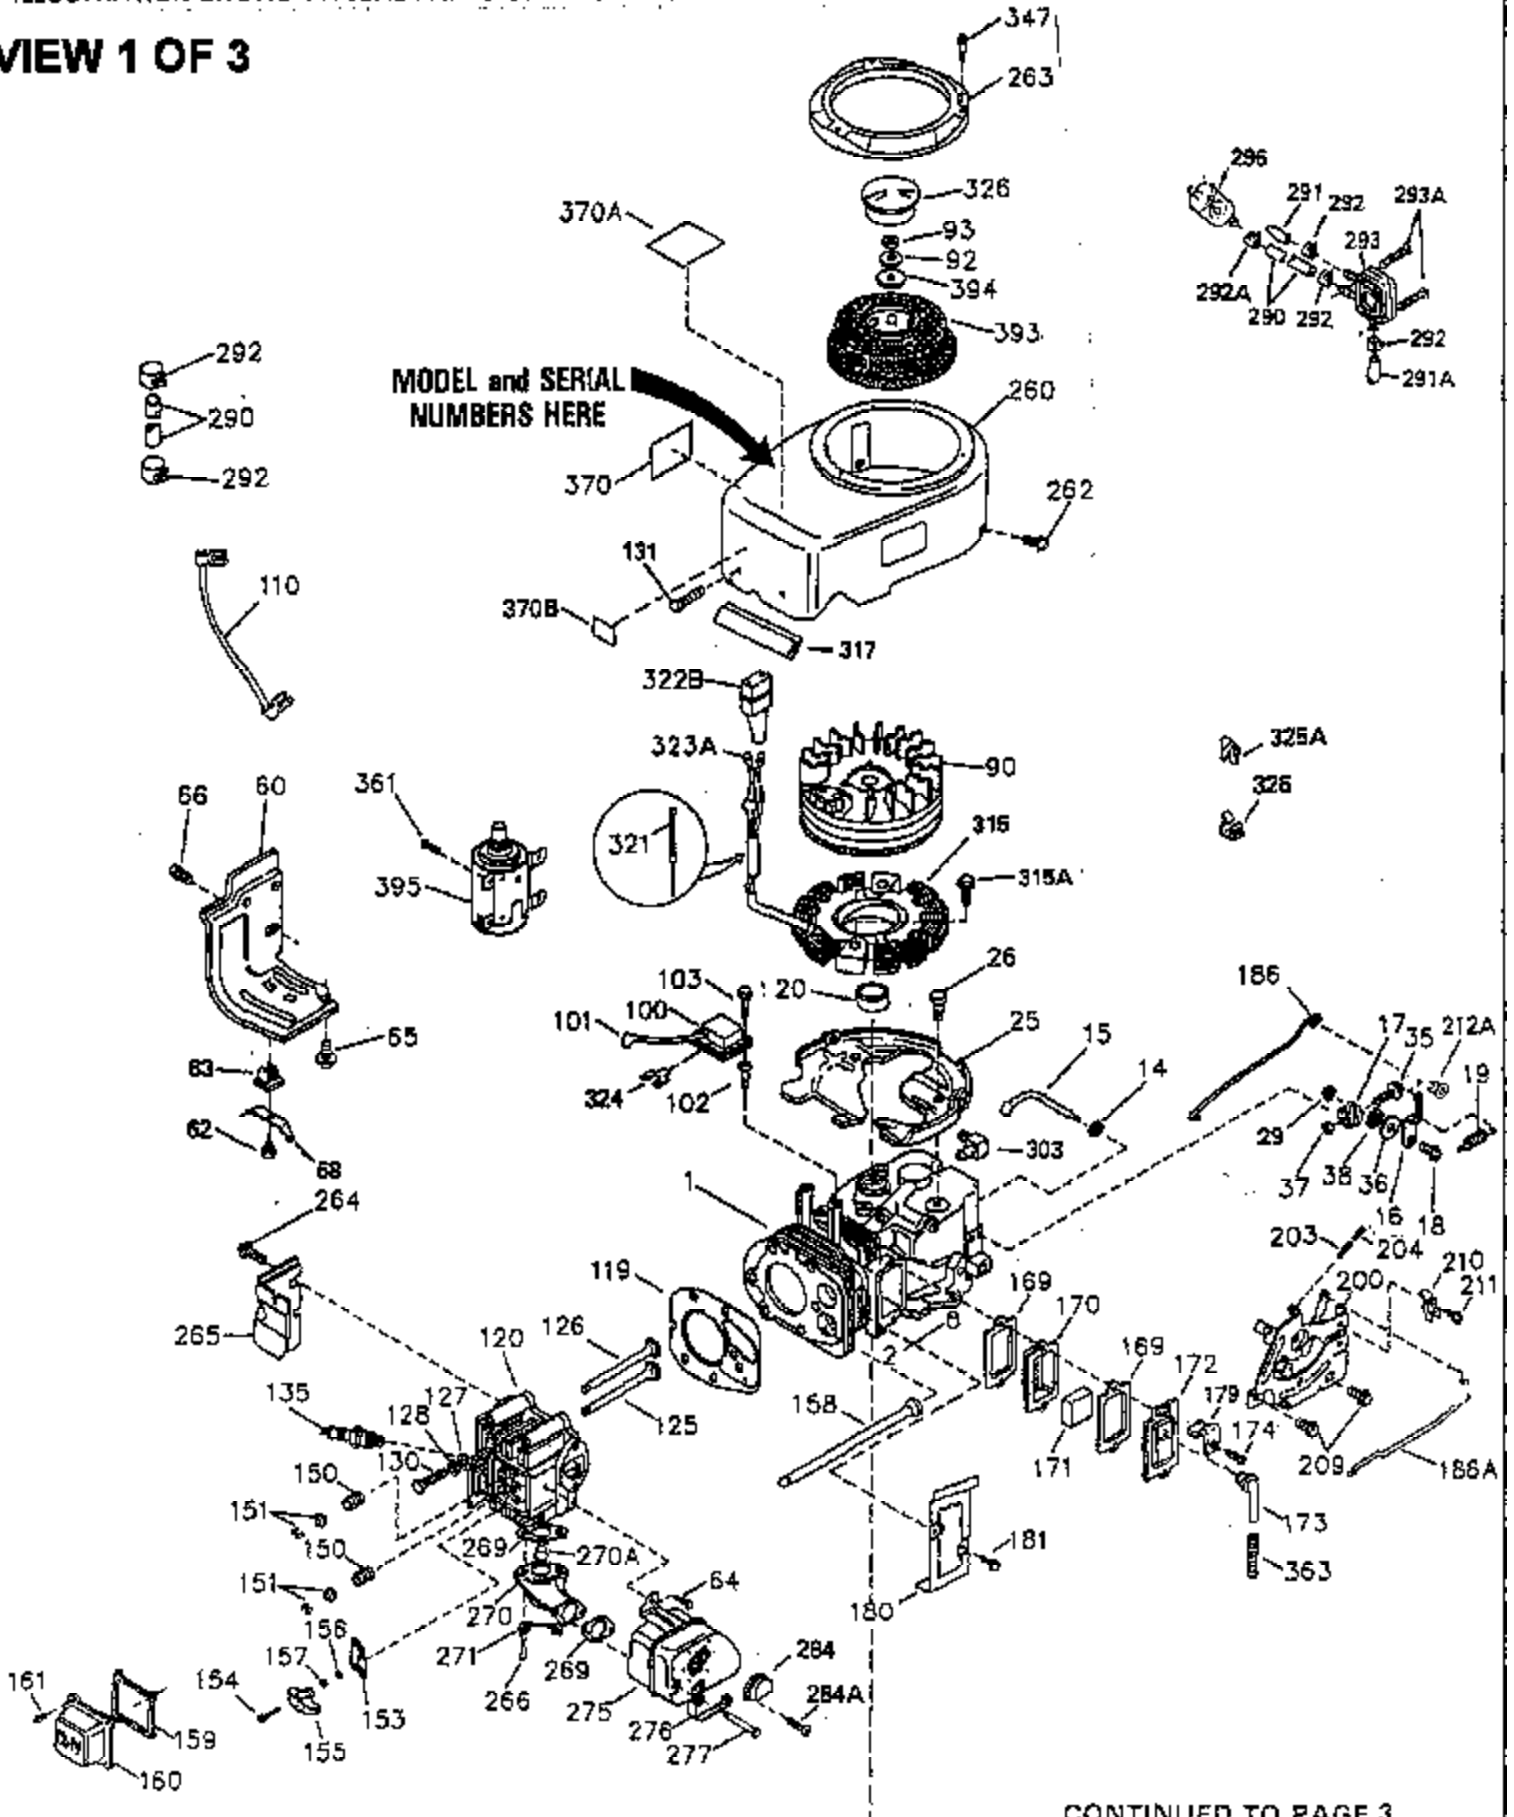

ILLUSTRATION SHOWS TYPICAL PARTS ONLY. ORDER BY PART NUMBER. PARTS NOT LISTED ARE SUPPLIED BY OEM.

VIEW 1 OF 3

Ref #	Part Number	Qty	Description
1	35943	1	Cylinder (Incl. 2 & 20)
2	27652	2	Dowel Pin
14	28277	2	Washer
15	35324	1	Governor Rod
16	36284	1	Governor Lever (Incl. 212A)
17	29916	1	Governor Lever Clamp
18	650548	1	Screw, 8-32 x 5/16"
19	35945	1	Extension Spring
20	35319	1	Oil Seal
25	35326	1	Blower Housing Baffle
26	650561	2	Screw, 1/4-20 x 5/8"
28	30322	1	Lock Nut, 8-32
35	29826	1	Screw, 10-32 x 3/4"
36	29918	1	Lock Washer
37	29216	1	Lock Nut, 10-32
38	29642	1	Retaining Ring
60	35316A	1	Blower Housing Extension
64	30063	1	Screw, Torx T-30, 1/4-20 x 1/2"
65	650128	1	Screw, 10-24 x 1/2"
90	611093	1	Flywheel (W/Ring Gear)
92	650880	1	Lock Washer
93	650881	1	Flywheel Nut
100	35135	1	Solid State Ignition
101	610118	1	Spark Plug Cover
102	650872	2	Solid State Mounting Stud
103	650814	2	Screw, Torx T-15, 10-24 x 1"
119	35946	1	* Cylinder Head Gasket
120	35948	1	Cylinder Head
125	35308	1	Exhaust Valve (Std.)
125	35433	1	Exhaust Valve (1/32" OS)
126	35309	1	Intake Valve (Std.)
126	35432	1	Intake Valve (1/32" OS)
127	650691	6	Washer
128	650690	6	Belleville Washer
130	650946	6	Screw, 5/16-18 x 2-45/64"
135	34645	1	Resistor Spark Plug (RN4C)
150	33507	2	Valve Spring
151	33508	2	Valve Spring Keeper
153	35949	1	Push Rod Guide
154	650945	1	Rocker Arm Stud
155	35950	1	Rocker Arm
156	650890	2	Lock Washer
157	650947	1	Lock Nut, 5/16-24
158	35951	2	Push Rod
159	35952	1	* Rocker Arm Cover Gasket
160	35953A	1	Rocker Arm Housing
161	30063	4	Screw, Torx T-30, 1/4-20 x 1/2"
169	27896A	2	* Valve Cover Gasket
170	28423	1	Breather Body
171	28424	1	Breather Element
172	28425	1	Valve Cover
173	35350	1	Breather Tube
174	650128	2	Screw, 10-24 x 1/2"
180	35954	1	Blower Housing Extension
181	30200	2	Screw, 10-24 x 9/16"
186	36285	1	Governor Link
186A	35957	1	Choke Link
200	35956	1	Control Bracket (Incl. 203 & 204)