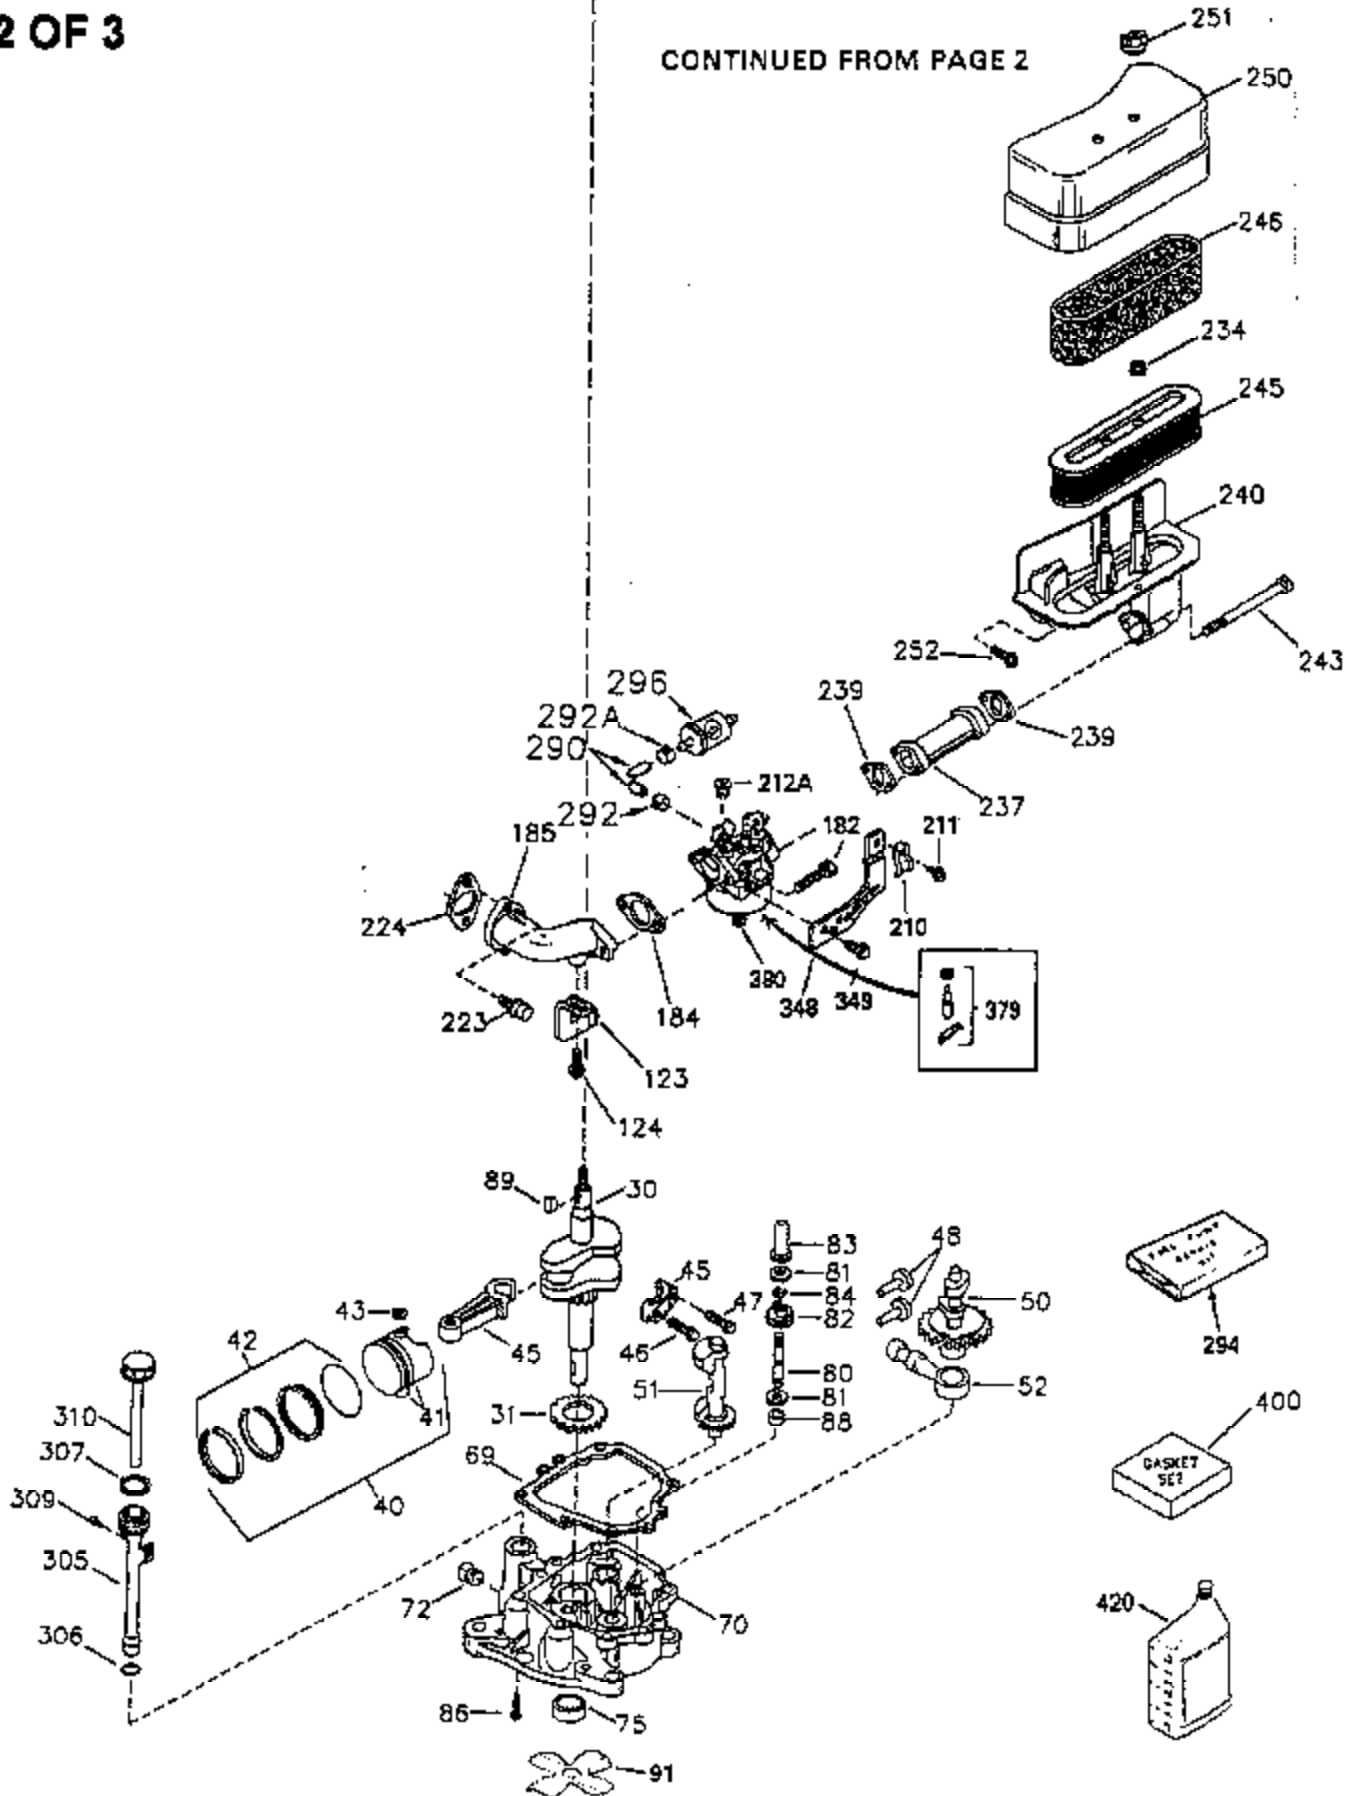

ILLUSTRATION SHOWS TYPICAL PARTS ONLY. ORDER BY PART NUMBER. PARTS NOT LISTED ARE SUPPLIED BY DEM.

VIEW 2 OF 3

CONTINUED FROM PAGE 2

Ref #	Part Number	Qty	Description
28	30322	1	Lock Nut, 8-32
30	35336B	1	Crankshaft
31	35327	1	Counterbalance Gear
40	35776	1	Piston, Pin & Ring Set (Std.)
40	35777	1	Piston, Pin & Ring Set (.010" OS)
40	35778	1	Piston, Pin & Ring Set (.020" OS)
41	35773	1	Piston & Pin Ass'y. (Std.) (Incl. 43)
41	35774	1	Piston & Pin Ass'y. (.010" OS) (Incl. 43)
41	35775	1	Piston & Pin Ass'y. (.020" OS) (Incl. 43)
42	35779	1	Ring Set (Std.)
42	35780	1	Ring Set (.010" OS)
42	35781	1	Ring Set (.020" OS)
43	35772	2	Piston Pin Retaining Ring
45	35330A	1	Connecting Rod Ass'y. (Incl. 46 & 47)
46	650908	1	Connecting Rod Bolt
47	650882	1	Connecting Rod Bolt
48	35313	2	Valve Lifter
50	35939	1	Camshaft (MCR)
51	35315A	1	Counterbalance Weight
52	31356	1	Oil Pump Ass'y.
69	35317	1	* Mounting Flange Gasket
70	35711A	1	Mounting Flange (Incl. 72, 75 & 80)
72	31927	1	Oil Drain Plug
75	35319	1	Oil Seal
80	35712	1	Governor Shaft
81	35479	2	Washer
82	35321	1	Governor Gear Ass'y.
83	35322	1	Governor Spool
84	29193	1	Retaining Ring
86	650833	7	Screw, 1/4-20 x 1-3/16"
88	31707A	1	Spacer
89	32589	1	Flywheel Key
123	35288	1	Intake Pipe Brace
124	650738	2	Screw, 1/4-20 x 5/8"
182	650517	2	Screw, 1/4-20 x 27/32"
184	33263	1	* Carburetor To Intake Pipe Gasket
185	35955	1	Intake Pipe
210	27793	1	Conduit Clip
211	28942	1	Screw, 10-32 x 3/8"
212A	36288	2	Bushing
223	650971	2	Screw, Torx T-30, 5/16-18 x 7/8"
224	35958	1	* Intake Pipe Gasket
234	650825	2	Nut & Lock Washer, 1/4-20
237	35286	1	Air Cleaner Adapter
238	650875	2	Screw, 10-32 x 5-1/4"
239	33629	2	* Air Cleaner Gasket
240	35960	1	Air Cleaner Body (Incl. 239)
245A	35404	1	Air Cleaner Filter
245	35403	1	Air Cleaner Filter (Incl. 234)
250	35961	1	Air Cleaner Cover
251	650886	2	Wing Nut, 1/4-20
261	30063	2	Screw, Torx T-30, 1/4-20 x 1/2"
264A	30063	1	Screw, Torx T-30, 1/4-20 x 1/2"
290	29774	1	Fuel Line
292	26460	2	Fuel Line Clamp
296	34279B	1	Fuel Filter (Incl. 292)
305	35574	1	Oil Fill Tube
307	35499	1	"O" Ring