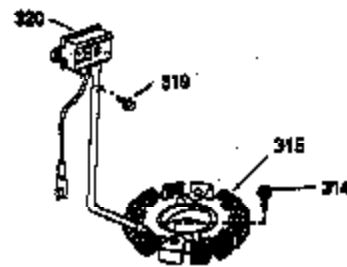

Ref #	Part Number	Qty	Description
92	650880	1	Lock Washer
93	650881	1	Flywheel Nut
260	35964	1	Blower Housing
262	29747B	2	Screw, Torx T-40, 5/16-24 x 21/32"
286	35962	1	Cup & Screen
308A	35437	1	Fill Tube Clip
314	650873	2	Screw, 1/4-20 x 3/4"
315	611104	1	Alternator Coil (3/5 Split) (Incl.321 - 323)
321	611161	1	Diode
322	611142	1	Connector Body
323	611118	1	Terminal
370B	35274	1	Instruction Decal