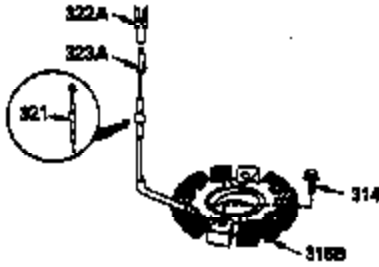

Ref #	Part Number	Qty	Description
92	650880	1	Lock Washer
93	650881	1	Flywheel Nut
260	35964	1	Blower Housing
262	29747B	2	Screw, Torx T-40, 5/16-24 x 21/32"
286	35962	1	Cup & Screen
308A	35437	1	Fill Tube Clip
314	650873	2	Screw, 1/4-20 x 3/4"
315	611104	1	Alternator Coil (3/5 Split) (Incl.321 - 323)
321	611161	1	Diode
322	611142	1	Connector Body
323	611118	1	Terminal
370B	35274	1	Instruction Decal