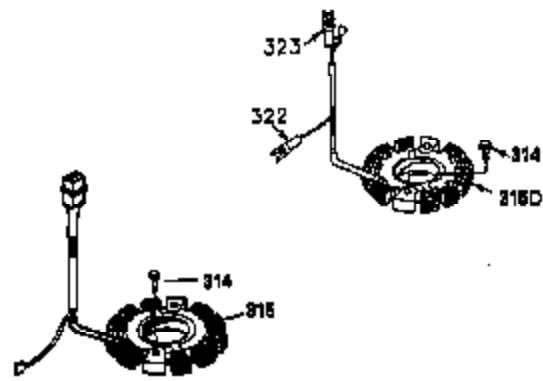

Ref #	Part Number	Qty	Description
92	650880	1	Lock Washer
93	650881	1	Flywheel Nut
260	35964	1	Blower Housing
262	29747B	2	Screw, Torx T-40, 5/16-24 x 21/32"
286	35962	1	Cup & Screen
308A	35437	1	Fill Tube Clip
314	650873	2	Screw, 1/4-20 x 3/4"
315	611104	1	Alternator Coil (3/5 Split) (Incl.321 - 323)
321	611161	1	Diode
322	611142	1	Connector Body
323	611118	1	Terminal
370B	35274	1	Instruction Decal