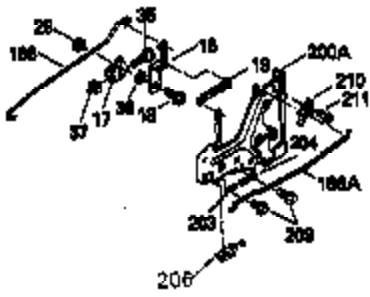

Ref #	Part Number	Qty	Description
92	650880	1	Lock Washer
93	650881	1	Flywheel Nut
260	35964	1	Blower Housing
262	29747B	2	Screw, Torx T-40, 5/16-24 x 21/32"
286	35962	1	Cup & Screen
308A	35437	1	Fill Tube Clip
314	650873	2	Screw, 1/4-20 x 3/4"
315	611104	1	Alternator Coil (3/5 Split) (Incl.321 - 323)
321	611161	1	Diode
322	611142	1	Connector Body
323	611118	1	Terminal
370B	35274	1	Instruction Decal