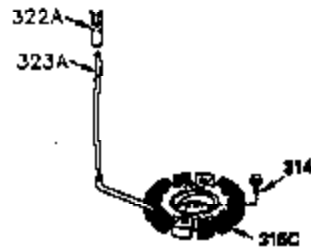

Ref #	Part Number	Qty	Description
92	650880	1	Lock Washer
93	650881	1	Flywheel Nut
260	35964	1	Blower Housing
262	29747B	2	Screw, Torx T-40, 5/16-24 x 21/32"
286	35962	1	Cup & Screen
308A	35437	1	Fill Tube Clip
314	650873	2	Screw, 1/4-20 x 3/4"
315	611104	1	Alternator Coil (3/5 Split) (Incl.321 - 323)
321	611161	1	Diode
322	611142	1	Connector Body
323	611118	1	Terminal
370B	35274	1	Instruction Decal