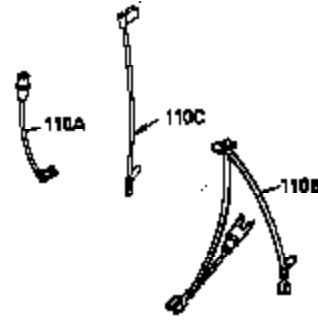

Ref #	Part Number	Qty	Description
92	650880	1	Lock Washer
93	650881	1	Flywheel Nut
260	35964	1	Blower Housing
262	29747B	2	Screw, Torx T-40, 5/16-24 x 21/32"
286	35962	1	Cup & Screen
308A	35437	1	Fill Tube Clip
314	650873	2	Screw, 1/4-20 x 3/4"
315	611104	1	Alternator Coil (3/5 Split) (Incl.321 - 323)
321	611161	1	Diode
322	611142	1	Connector Body
323	611118	1	Terminal
370B	35274	1	Instruction Decal