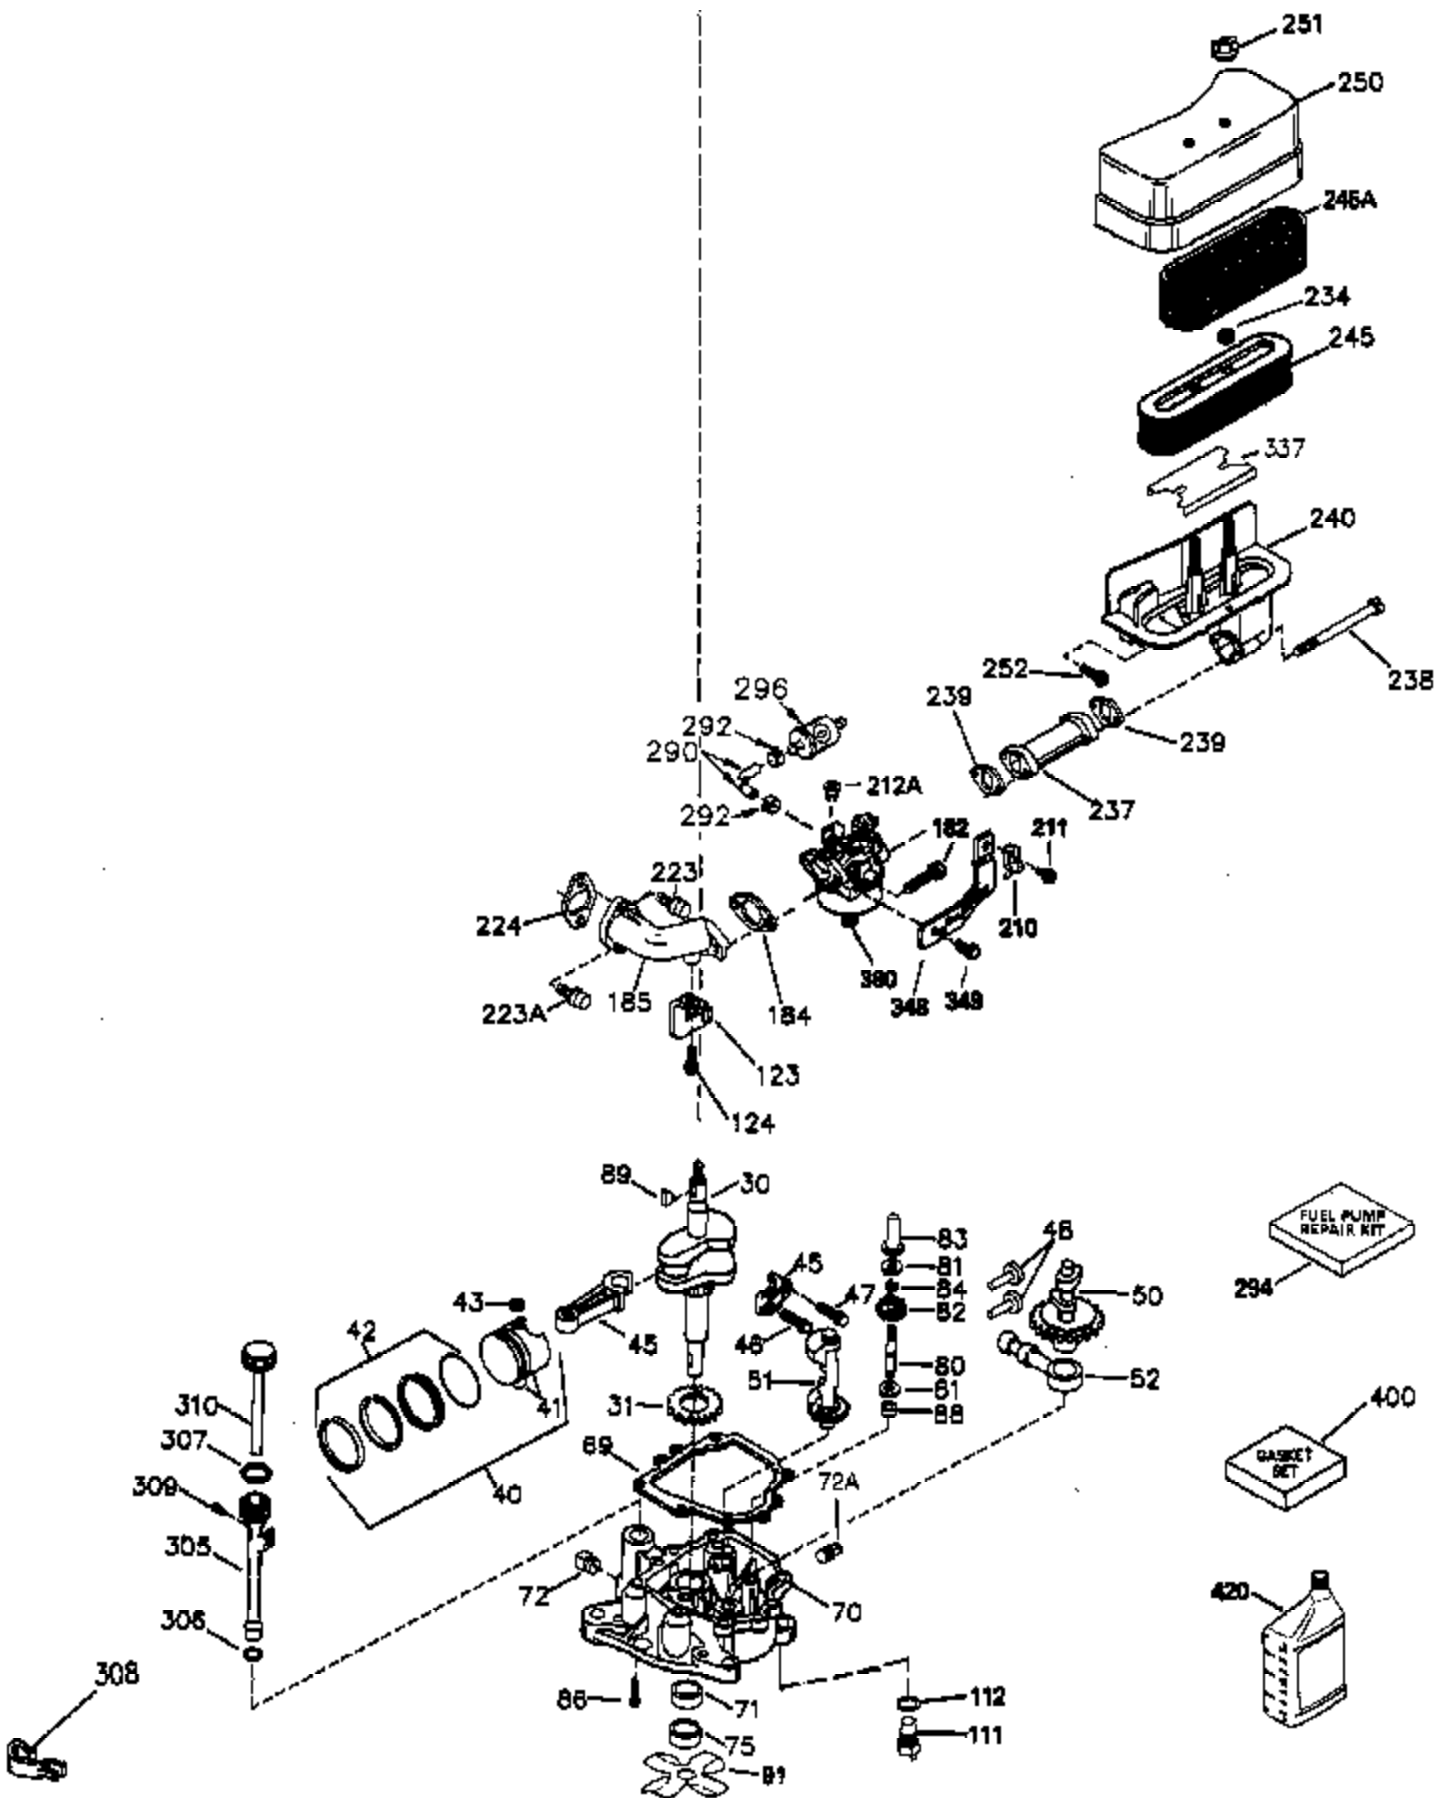

Ref #	Part Number	Qty	Description
30	35336B	1	Crankshaft
31	35327	1	Counterbalance Gear
40	35776	1	Piston, Pin & Ring Set (Std.)
40	35777	1	Piston, Pin & Ring Set (.010" OS)
40	35778	1	Piston, Pin & Ring Set (.020" OS)
41	35773	1	Piston & Pin Ass'y. (Std.) (Incl. 43)
41	35774	1	Piston & Pin Ass'y. (.010" OS) (Incl. 43)
41	35775	1	Piston & Pin Ass'y. (.020" OS) (Incl. 43)
42	35779	1	Ring Set (Std.)
42	35780	1	Ring Set (.010" OS)
42	35781	1	Ring Set (.020" OS)
43	35772	2	Piston Pin Retaining Ring
45	35330A	1	Connecting Rod Ass'y. (Incl. 46 & 47)
46	650908	1	Connecting Rod Bolt
47	650882	1	Connecting Rod Bolt
48	35313	2	Valve Lifter
50	35939	1	Camshaft (MCR)
51	35315A	1	Counterbalance Weight
52	31356	1	Oil Pump Ass'y.
69	35317	1	* Mounting Flange Gasket
70	35711A	1	Mounting Flange (Incl. 72, 75 & 80)
72	31927	1	Oil Drain Plug
75	35319	1	Oil Seal
80	35712	1	Governor Shaft
81	35479	2	Washer
82	35321	1	Governor Gear Ass'y.
83	35322	1	Governor Spool
84	29193	1	Retaining Ring
86	650833	7	Screw, 1/4-20 x 1-3/16"
88	31707A	1	Spacer
89	32589	1	Flywheel Key
123	35288	1	Intake Pipe Brace
124	650738	2	Screw, 1/4-20 x 5/8"
182	650517	2	Screw, 1/4-20 x 27/32"
184	33263	1	* Carburetor To Intake Pipe Gasket
185	35955	1	Intake Pipe
210	27793	1	Conduit Clip
211	28942	1	Screw, 10-32 x 3/8"
212A	36288	2	Bushing
223	650971	2	Screw, Torx T-30, 5/16-18 x 7/8"
224	35958	1	* Intake Pipe Gasket
234	650825	2	Nut & Lockwasher, 1/4-20
237	35286	1	Air Cleaner Adapter
238	650875	2	Screw, 10-32 x 5-1/4"
239	33629	2	* Carburetor Gasket
240	35960	1	Air Cleaner Body (Incl. 239)
245	35403	1	Air Cleaner Filter (Incl. 234)
250	35961	1	Air Cleaner Cover
251	650886	2	Wing Nut, 1/4-20
290	30705	1	Fuel Line (11.00")
292	26460	2	Fuel Line Clamp
296	34279B	1	Fuel Filter (Incl. 292)
305	35574	1	Oil Fill Tube
307	35499	1	"O" Ring
308	33997	1	Fill Tube Clip
310	35576	1	Dipstick
337	36407	1	Deflector
370B	35274	1	Instruction Decal