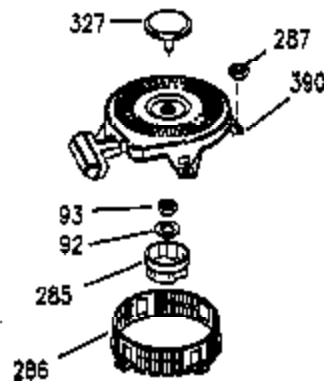

Ref #	Part Number	Qty	Description
92	650880	1	Lock Washer
93	650881	1	Flywheel Nut
260	35964	1	Blower Housing
262	29747B	2	Screw, Torx T-40, 5/16-24 x 21/32"
286	35962	1	Cup & Screen
308A	35437	1	Fill Tube Clip
314	650873	2	Screw, 1/4-20 x 3/4"
315	611104	1	Alternator Coil (3/5 Split) (Incl.321 - 323)
321	611161	1	Diode
322	611142	1	Connector Body
323	611118	1	Terminal
370B	35274	1	Instruction Decal