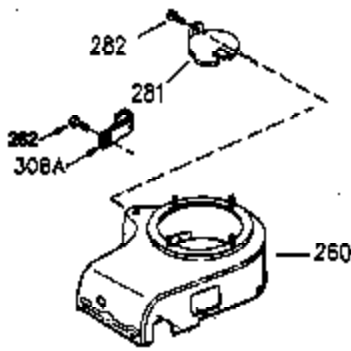

Ref #	Part Number	Qty	Description
92	650880	1	Lock Washer
93	650881	1	Flywheel Nut
260	35964	1	Blower Housing
262	29747B	2	Screw, Torx T-40, 5/16-24 x 21/32"
286	35962	1	Cup & Screen
308A	35437	1	Fill Tube Clip
314	650873	2	Screw, 1/4-20 x 3/4"
315	611104	1	Alternator Coil (3/5 Split) (Incl.321 - 323)
321	611161	1	Diode
322	611142	1	Connector Body
323	611118	1	Terminal
370B	35274	1	Instruction Decal