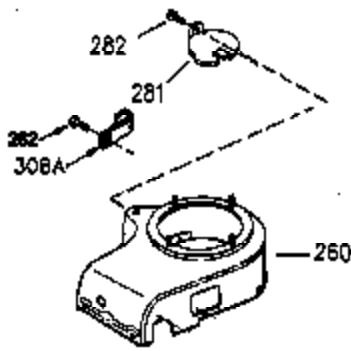

Ref #	Part Number	Qty	Description
92	650880	1	Lock Washer
93	650881	1	Flywheel Nut
260	35964	1	Blower Housing
262	29747B	2	Screw, Torx T-40, 5/16-24 x 21/32"
286	35962	1	Cup & Screen
308A	35437	1	Fill Tube Clip
314	650873	2	Screw, 1/4-20 x 3/4"
315	611116	1	Alternator Coil (3 Amp DC) (Incl.321, 322,323)
321	611161	1	Diode
322	611117	1	Connector Body
323	611118	2	Terminal
370B	35274	1	Instruction Decal