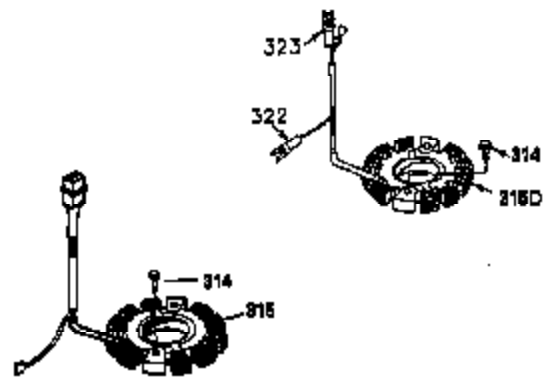

Ref #	Part Number	Qty	Description
92	650880	1	Lock Washer
93	650881	1	Flywheel Nut
260	35964	1	Blower Housing
262	29747B	2	Screw, Torx T-40, 5/16-24 x 21/32"
286	35962	1	Cup & Screen
308A	35437	1	Fill Tube Clip
314	650873	2	Screw, 1/4-20 x 3/4"
315	611116	1	Alternator Coil (3 Amp DC) (Incl.321, 322,323)
321	611161	1	Diode
322	611117	1	Connector Body
323	611118	2	Terminal
370B	35274	1	Instruction Decal