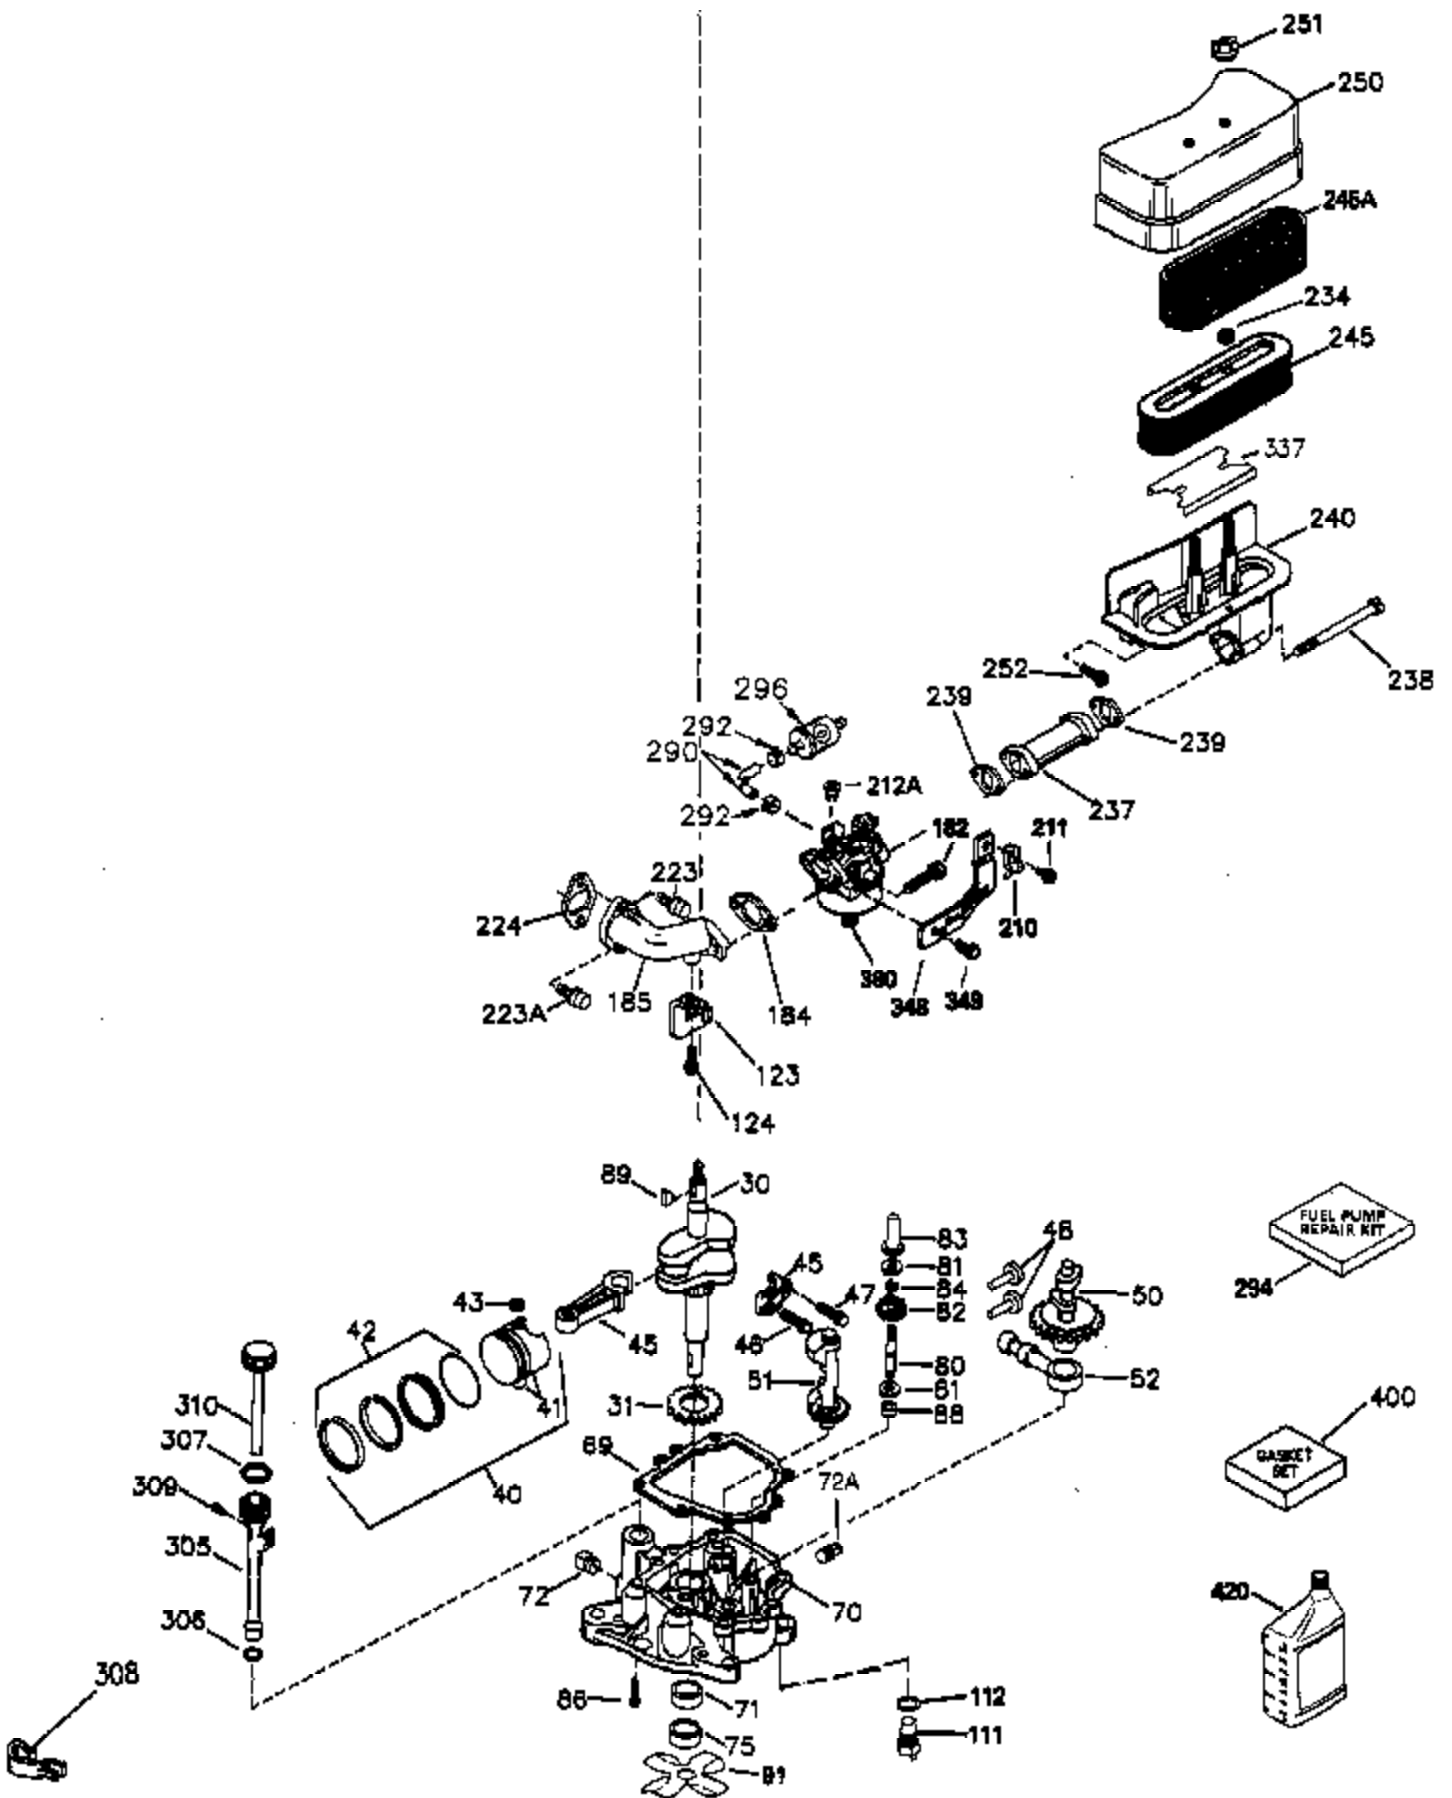

Ref #	Part Number	Qty	Description
30	35336B	1	Crankshaft
31	35327	1	Counterbalance Gear
40	35776	1	Piston, Pin & Ring Set (Std.)
40	35777	1	Piston, Pin & Ring Set (.010" OS)
40	35778	1	Piston, Pin & Ring Set (.020" OS)
41	35773	1	Piston & Pin Ass'y. (Std.) (Incl. 43)
41	35774	1	Piston & Pin Ass'y. (.010" OS) (Incl. 43)
41	35775	1	Piston & Pin Ass'y. (.020" OS) (Incl. 43)
42	35779	1	Ring Set (Std.)
42	35780	1	Ring Set (.010" OS)
42	35781	1	Ring Set (.020" OS)
43	35772	2	Piston Pin Retaining Ring
45	36895	1	Connecting Rod Ass'y. (Incl. 47)
47	651033	2	Connecting Rod Bolt
48	35313	2	Valve Lifter
50	35939	1	Camshaft (MCR)
51	35315A	1	Counterbalance Weight
52	31356	1	Oil Pump Ass'y.
69	35317	1	* Mounting Flange Gasket
70	35711A	1	Mounting Flange (Incl. 72, 75 & 80)
72A	28534	1	Oil Drain Plug
72	31927	1	Oil Drain Plug
75	35319	1	Oil Seal
80	35712	1	Governor Shaft
81	35479	2	Washer
82	35321	1	Governor Gear Ass'y.
83	35322	1	Governor Spool
84	29193	1	Retaining Ring
86	650833	7	Screw, 1/4-20 x 1-3/16"
88	31707A	1	Spacer
89	32589	1	Flywheel Key
123	35288	1	Intake Pipe Brace
124	651031	2	Screw, 1/4-20 x 9/16"
182	650517	2	Screw, 1/4-20 x 27/32"
184	33263	1	* Carburetor To Intake Pipe Gasket
185	35955	1	Intake Pipe
210	27793	1	Conduit Clip
211	28942	1	Screw, 10-32 x 3/8"
212A	36288	2	Bushing
223	650971	2	Screw, Torx T-30, 5/16-18 x 7/8"
224	35958	1	* Intake Pipe Gasket
234	650825	2	Nut & Lock Washer, 1/4-20
237	35286	1	Air Cleaner Adapter
238	650875	2	Screw, 10-32 x 5-1/4"
239	33629	2	* Air Cleaner Gasket
240	35960	1	Air Cleaner Body (Incl. 239)
245A	35404	1	Air Cleaner Filter
245	35403	1	Air Cleaner Filter (Incl. 234)
250	35961	1	Air Cleaner Cover
251	650886	2	Wing Nut, 1/4-20
290	30705	1	Fuel Line
292	26460	2	Fuel Line Clamp
296	34279B	1	Fuel Filter (Incl. 292)
305	35574	1	Oil Fill Tube
307	35499	1	"O" Ring
308	33997	1	Fill Tube Clip
310	35576	1	Dipstick
337	36407	1	Deflector