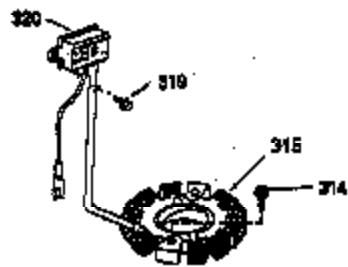

Ref #	Part Number	Qty	Description
92	650880	1	Lock Washer
93	650881	1	Flywheel Nut
260	35964	1	Blower Housing
262	29747B	2	Screw, Torx T-40, 5/16-24 x 21/32"
286	35962	1	Cup & Screen
308A	35437	1	Fill Tube Clip
314	650873	2	Screw, 1/4-20 x 3/4"
315	611116	1	Alternator Coil (3 Amp DC) (Incl.321, 322,323)
321	611161	1	Diode
322	611117	1	Connector Body
323	611118	2	Terminal
370B	35274	1	Instruction Decal