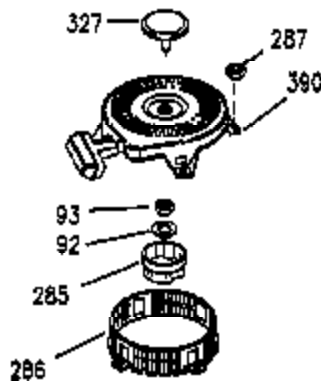

Ref #	Part Number	Qty	Description
92	650880	1	Lock Washer
93	650881	1	Flywheel Nut
260	35964	1	Blower Housing
262	29747B	2	Screw, Torx T-40, 5/16-24 x 21/32"
286	35962	1	Cup & Screen
308A	35437	1	Fill Tube Clip
314	650873	2	Screw, 1/4-20 x 3/4"
315	611116	1	Alternator Coil (3 Amp DC) (Incl.321, 322,323)
321	611161	1	Diode
322	611117	1	Connector Body
323	611118	2	Terminal
370B	35274	1	Instruction Decal