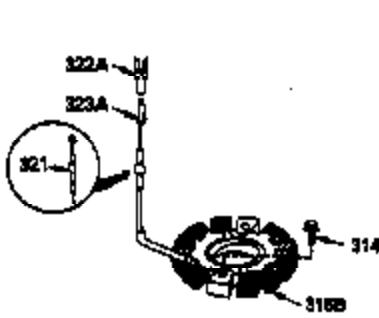

Ref #	Part Number	Qty	Description
92	650880	1	Lock Washer
93	650881	1	Flywheel Nut
260	35964	1	Blower Housing
262	29747B	2	Screw, Torx T-40, 5/16-24 x 21/32"
286	35962	1	Cup & Screen
308A	35437	1	Fill Tube Clip
314	650873	2	Screw, 1/4-20 x 3/4"
315	611116	1	Alternator Coil (3 Amp DC) (Incl.321, 322,323)
321	611161	1	Diode
322	611117	1	Connector Body
323	611118	2	Terminal
370B	35274	1	Instruction Decal