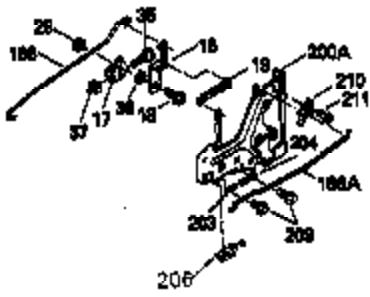

Ref #	Part Number	Qty	Description
92	650880	1	Lock Washer
93	650881	1	Flywheel Nut
260	35964	1	Blower Housing
262	29747B	2	Screw, Torx T-40, 5/16-24 x 21/32"
286	35962	1	Cup & Screen
308A	35437	1	Fill Tube Clip
314	650873	2	Screw, 1/4-20 x 3/4"
315	611116	1	Alternator Coil (3 Amp DC) (Incl.321, 322,323)
321	611161	1	Diode
322	611117	1	Connector Body
323	611118	2	Terminal
370B	35274	1	Instruction Decal