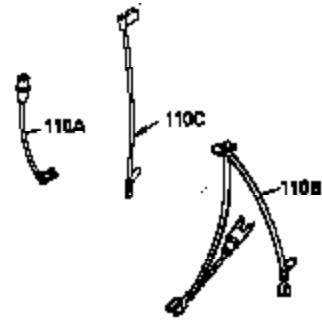

Ref #	Part Number	Qty	Description
92	650880	1	Lock Washer
93	650881	1	Flywheel Nut
260	35964	1	Blower Housing
262	29747B	2	Screw, Torx T-40, 5/16-24 x 21/32"
286	35962	1	Cup & Screen
308A	35437	1	Fill Tube Clip
314	650873	2	Screw, 1/4-20 x 3/4"
315	611116	1	Alternator Coil (3 Amp DC) (Incl.321, 322,323)
321	611161	1	Diode
322	611117	1	Connector Body
323	611118	2	Terminal
370B	35274	1	Instruction Decal