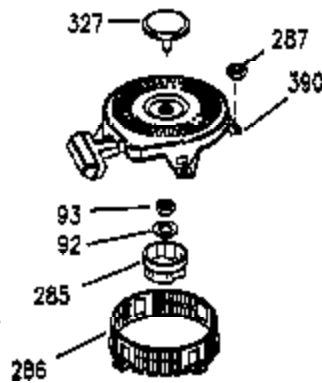

Ref #	Part Number	Qty	Description
92	650880	1	Lock Washer
93	650881	1	Flywheel Nut
260	35964	1	Blower Housing
262	29747B	2	Screw, Torx T-40, 5/16-24 x 21/32"
286	35962	1	Cup & Screen
308A	35437	1	Fill Tube Clip
314	650873	2	Screw, 1/4-20 x 3/4"
315	611104	1	Alternator Coil (3/5 Split)(Incl.321, 322,323)
321	611161	1	Diode
322	611142	1	Connector Body
323	611118	2	Terminal
370B	35274	1	Instruction Decal