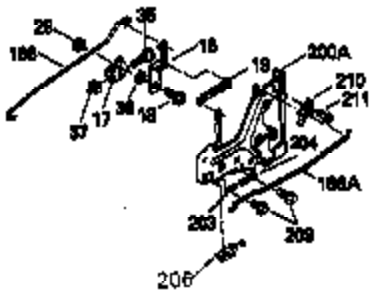

Ref #	Part Number	Qty	Description
92	650880	1	Lock Washer
93	650881	1	Flywheel Nut
260	35964	1	Blower Housing
262	29747B	2	Screw, Torx T-40, 5/16-24 x 21/32"
286	35962	1	Cup & Screen
308A	35437	1	Fill Tube Clip
314	650873	2	Screw, 1/4-20 x 3/4"
315	611104	1	Alternator Coil (3/5 Split)(Incl.321, 322,323)
321	611161	1	Diode
322	611142	1	Connector Body
323	611118	2	Terminal
370B	35274	1	Instruction Decal