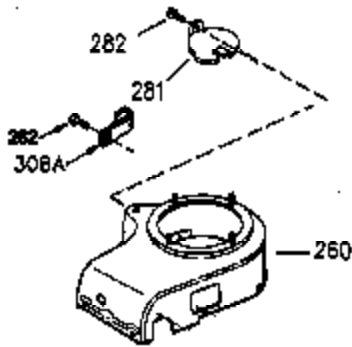

Ref #	Part Number	Qty	Description
92	650880	1	Lock Washer
93	650881	1	Flywheel Nut
260	35964	1	Blower Housing
262	29747B	2	Screw, Torx T-40, 5/16-24 x 21/32"
286	35962	1	Cup & Screen
308A	35437	1	Fill Tube Clip
314	650873	2	Screw, 1/4-20 x 3/4"
315	611104	1	Alternator Coil (3/5 Split)(Incl.321, 322,323)
321	611161	1	Diode
322	611142	1	Connector Body
323	611118	2	Terminal
370B	35274	1	Instruction Decal