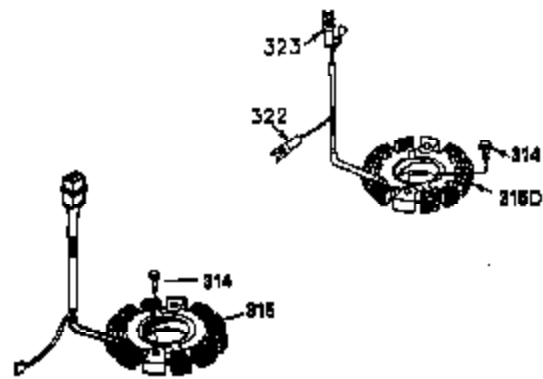

Ref #	Part Number	Qty	Description
92	650880	1	Lock Washer
93	650881	1	Flywheel Nut
260	35964	1	Blower Housing
262	29747B	2	Screw, Torx T-40, 5/16-24 x 21/32"
286	35962	1	Cup & Screen
308A	35437	1	Fill Tube Clip
314	650873	2	Screw, 1/4-20 x 3/4"
315	611104	1	Alternator Coil (3/5 Split)(Incl.321, 322,323)
321	611161	1	Diode
322	611142	1	Connector Body
323	611118	2	Terminal
370B	35274	1	Instruction Decal