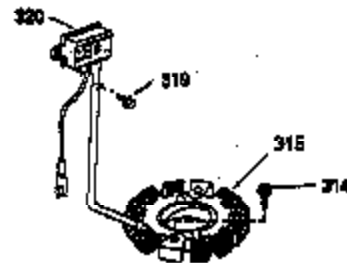

Ref #	Part Number	Qty	Description
92	650880	1	Lock Washer
93	650881	1	Flywheel Nut
260	35964	1	Blower Housing
262	29747B	2	Screw, Torx T-40, 5/16-24 x 21/32"
286	35962	1	Cup & Screen
308A	35437	1	Fill Tube Clip
314	650873	2	Screw, 1/4-20 x 3/4"
315	611104	1	Alternator Coil (3/5 Split)(Incl.321, 322,323)
321	611161	1	Diode
322	611142	1	Connector Body
323	611118	2	Terminal
370B	35274	1	Instruction Decal