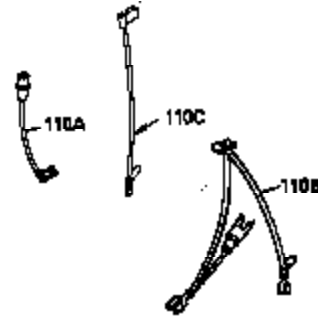

Ref #	Part Number	Qty	Description
92	650880	1	Lock Washer
93	650881	1	Flywheel Nut
260	35964	1	Blower Housing
262	29747B	2	Screw, Torx T-40, 5/16-24 x 21/32"
286	35962	1	Cup & Screen
308A	35437	1	Fill Tube Clip
314	650873	2	Screw, 1/4-20 x 3/4"
315	611104	1	Alternator Coil (3/5 Split)(Incl.321, 322,323)
321	611161	1	Diode
322	611142	1	Connector Body
323	611118	2	Terminal
370B	35274	1	Instruction Decal