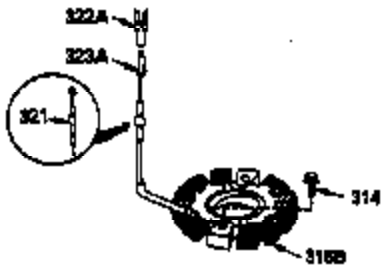

Ref #	Part Number	Qty	Description
92	650880	1	Lock Washer
93	650881	1	Flywheel Nut
260	35964	1	Blower Housing
262	29747B	2	Screw, Torx T-40, 5/16-24 x 21/32"
286	35962	1	Cup & Screen
308A	35437	1	Fill Tube Clip
314	650873	2	Screw, 1/4-20 x 3/4"
315	611104	1	Alternator Coil (3/5 Split)(Incl.321, 322,323)
321	611161	1	Diode
322	611142	1	Connector Body
323	611118	2	Terminal
370B	35274	1	Instruction Decal