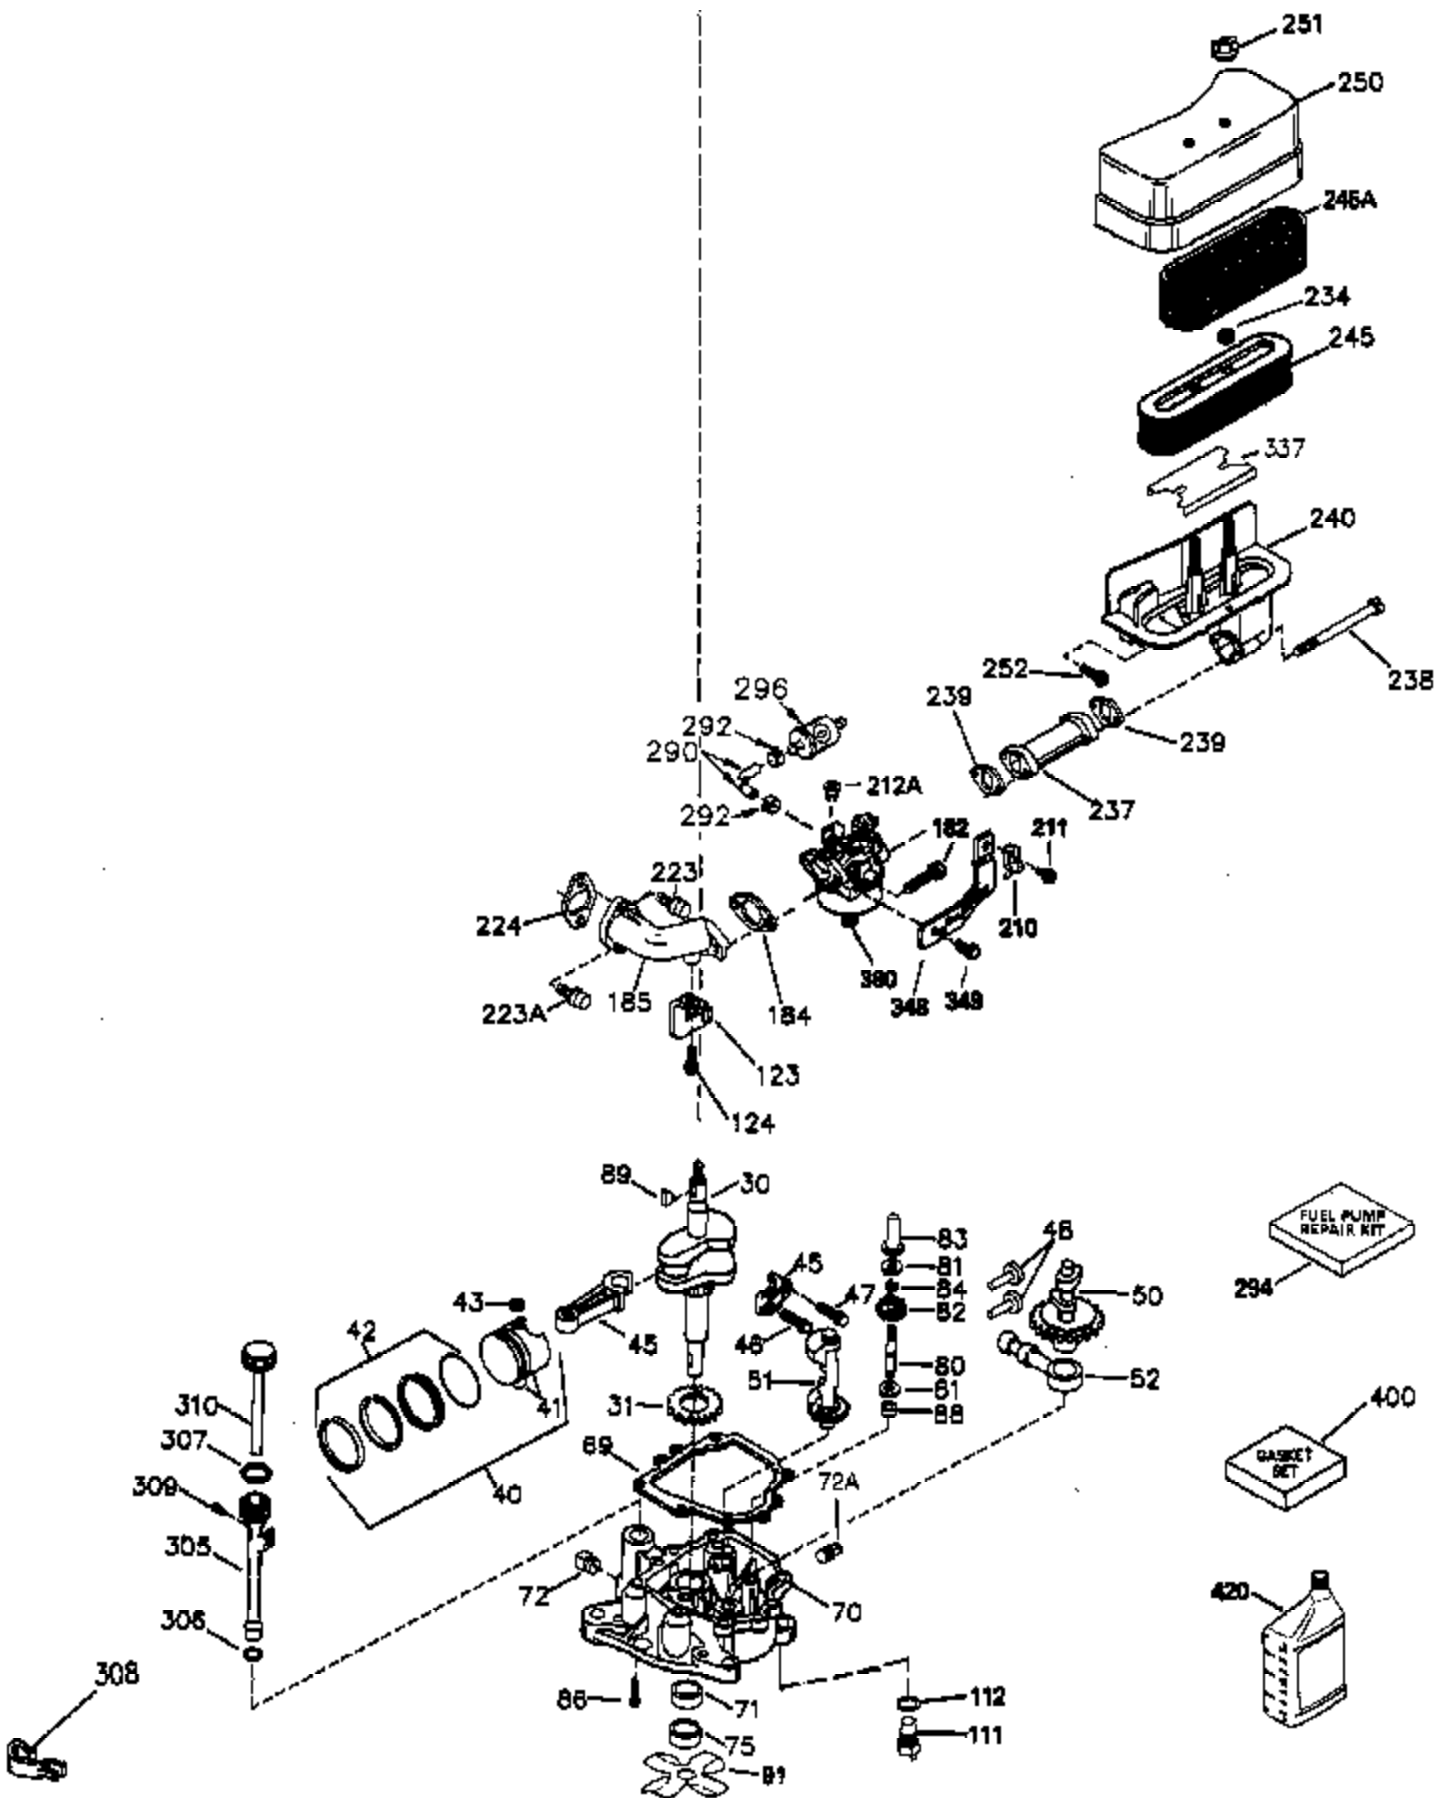

Ref #	Part Number	Qty	Description
30	35336B	1	Crankshaft
31	35327	1	Counterbalance Gear
40	35776	1	Piston, Pin & Ring Set (Std.)
40	35777	1	Piston, Pin & Ring Set (.010" OS)
40	35778	1	Piston, Pin & Ring Set (.020" OS)
41	35773	1	Piston & Pin Ass'y. (Std.) (Incl. 43)
41	35774	1	Piston & Pin Ass'y. (.010" OS) (Incl. 43)
41	35775	1	Piston & Pin Ass'y. (.020" OS) (Incl. 43)
42	35779	1	Ring Set (Std.)
42	35780	1	Ring Set (.010" OS)
42	35781	1	Ring Set (.020" OS)
43	35772	2	Piston Pin Retaining Ring
45	35330A	1	Connecting Rod Ass'y. (Incl. 46 & 47)
46	650908	1	Connecting Rod Bolt
47	650882	1	Connecting Rod Bolt
48	35313	2	Valve Lifter
50	35939	1	Camshaft (MCR)
51	35315A	1	Counterbalance Weight
52	31356	1	Oil Pump Ass'y.
64	30063	1	Screw, Torx T-30, 1/4-20 x 1/2"
69	35317	1	* Mounting Flange Gasket
70	35711A	1	Mounting Flange (Incl. 72, 75 & 80)
72	31927	1	Oil Drain Plug
75	35319	1	Oil Seal
80	35712	1	Governor Shaft
81	35479	2	Washer
82	35321	1	Governor Gear Ass'y.
83	35322	1	Governor Spool
84	29193	1	Retaining Ring
86	650833	7	Screw, 1/4-20 x 1-3/16"
88	31707A	1	Spacer
89	32589	1	Flywheel Key
123	35288	1	Intake Pipe Brace
124	650738	2	Screw, 1/4-20 x 5/8"
182	650517	2	Screw, 1/4-20 x 27/32"
184	33263	1	* Carburetor To Intake Pipe Gasket
185	35955	1	Intake Pipe
210	27793	2	Conduit Clip
211	28942	2	Screw, 10-32 x 3/8"
212A	36288	2	Bushing
223	650971	2	Screw, Torx T-30, 5/16-18 x 7/8"
224	35958	1	* Intake Pipe Gasket
234	650825	2	Nut & Lock Washer, 1/4-20
237	35286	1	Air Cleaner Adapter
238	650875	2	Screw, 10-32 x 5-1/4"
239	33629	2	* Air Cleaner Gasket
240	35960	1	Air Cleaner Body (Incl. 239)
245A	35404	1	Air Cleaner Filter
245	35403	1	Air Cleaner Filter (Incl. 234)
250	35961	1	Air Cleaner Cover
251	650886	2	Wing Nut, 1/4-20
290	29774	1	Fuel Line
292	26460	2	Fuel Line Clamp
296	34279B	1	Fuel Filter (Incl. 292)
305	35574	1	Oil Fill Tube
307	35499	1	"O" Ring
308	33997	1	Fill Tube Clip
310	35576	1	Dipstick