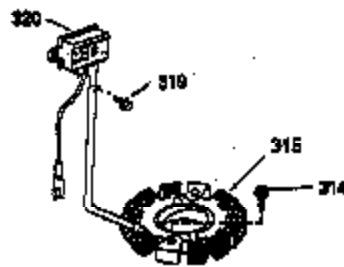

Ref #	Part Number	Qty	Description
64	30063	1	Screw, Torx T-30, 1/4-20 x 1/2"
92	650880	1	Lock Washer
93	650881	1	Flywheel Nut
260	35964	1	Blower Housing
262	29747B	2	Screw, Torx T-40, 5/16-24 x 21/32"
286	35962	1	Cup & Screen
308A	35437	1	Fill Tube Clip
314	650873	2	Screw, 1/4-20 x 3/4"
315	611104	1	Alternator Coil (3/5 Split)(Incl.321, 322,323)
321	611161	1	Diode
322	611142	1	Connector Body
323	611118	2	Terminal
370B	35274	1	Instruction Decal