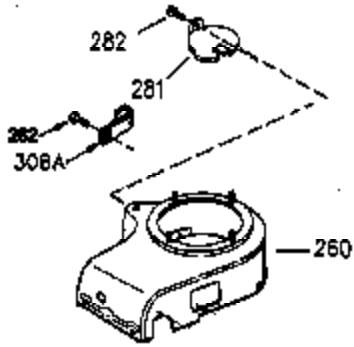

Ref #	Part Number	Qty	Description
64	30063	1	Screw, Torx T-30, 1/4-20 x 1/2"
92	650880	1	Lock Washer
93	650881	1	Flywheel Nut
260	35964	1	Blower Housing
262	29747B	2	Screw, Torx T-40, 5/16-24 x 21/32"
286	35962	1	Cup & Screen
308A	35437	1	Fill Tube Clip
314	650873	2	Screw, 1/4-20 x 3/4"
315	611104	1	Alternator Coil (3/5 Split)(Incl.321, 322,323)
321	611161	1	Diode
322	611142	1	Connector Body
323	611118	2	Terminal
370B	35274	1	Instruction Decal