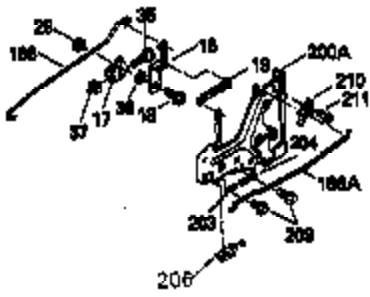

Ref #	Part Number	Qty	Description
64	30063	1	Screw, Torx T-30, 1/4-20 x 1/2"
92	650880	1	Lock Washer
93	650881	1	Flywheel Nut
260	35964	1	Blower Housing
262	29747B	2	Screw, Torx T-40, 5/16-24 x 21/32"
286	35962	1	Cup & Screen
308A	35437	1	Fill Tube Clip
314	650873	2	Screw, 1/4-20 x 3/4"
315	611104	1	Alternator Coil (3/5 Split)(Incl.321, 322,323)
321	611161	1	Diode
322	611142	1	Connector Body
323	611118	2	Terminal
370B	35274	1	Instruction Decal