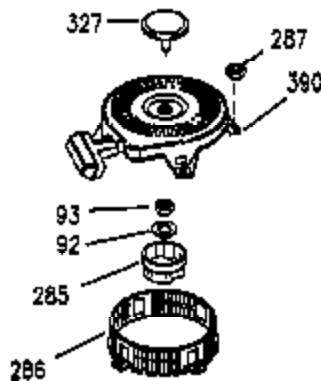

Ref #	Part Number	Qty	Description
64	30063	1	Screw, Torx T-30, 1/4-20 x 1/2"
92	650880	1	Lock Washer
93	650881	1	Flywheel Nut
260	35964	1	Blower Housing
262	29747B	2	Screw, Torx T-40, 5/16-24 x 21/32"
286	35962	1	Cup & Screen
308A	35437	1	Fill Tube Clip
314	650873	2	Screw, 1/4-20 x 3/4"
315	611104	1	Alternator Coil (3/5 Split)(Incl.321, 322,323)
321	611161	1	Diode
322	611142	1	Connector Body
323	611118	2	Terminal
370B	35274	1	Instruction Decal