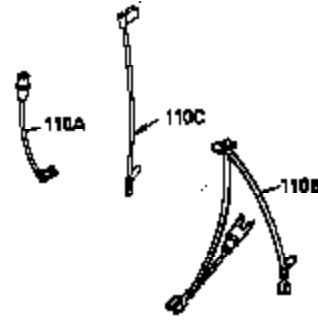

Ref #	Part Number	Qty	Description
64	30063	1	Screw, Torx T-30, 1/4-20 x 1/2"
92	650880	1	Lock Washer
93	650881	1	Flywheel Nut
260	35964	1	Blower Housing
262	29747B	2	Screw, Torx T-40, 5/16-24 x 21/32"
286	35962	1	Cup & Screen
308A	35437	1	Fill Tube Clip
314	650873	2	Screw, 1/4-20 x 3/4"
315	611104	1	Alternator Coil (3/5 Split)(Incl.321, 322,323)
321	611161	1	Diode
322	611142	1	Connector Body
323	611118	2	Terminal
370B	35274	1	Instruction Decal