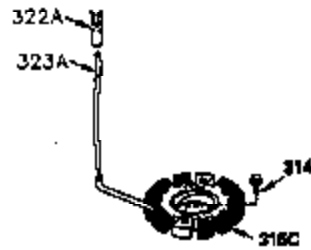

Ref #	Part Number	Qty	Description
64	30063	1	Screw, Torx T-30, 1/4-20 x 1/2"
92	650880	1	Lock Washer
93	650881	1	Flywheel Nut
260	36252	1	Blower Housing
262	29747B	2	Screw, Torx T-40, 5/16-24 x 21/32"
285	35985A	1	Starter Cup
286	35446	1	Starter Screen
287	29752	4	Nut & Lock Washer, 1/4-28
308A	35437	1	Fill Tube Clip
314	650873	2	Screw, 1/4-20 x 3/4"
315	611104	1	Alternator Coil (3/5 Split)(Incl.321, 322,323)
321	611161	1	Diode
322	611142	1	Connector Body
323	611118	2	Terminal
327	35392	1	Starter Plug
330	611167	1	Wire Harness
370B	35274	1	Instruction Decal
390	590671	1	Rewind Starter