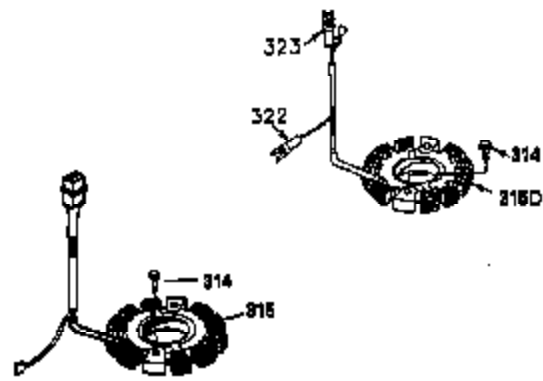

Ref #	Part Number	Qty	Description
64	30063	1	Screw, Torx T-30, 1/4-20 x 1/2"
92	650880	1	Lock Washer
93	650881	1	Flywheel Nut
260	36252	1	Blower Housing
262	29747B	2	Screw, Torx T-40, 5/16-24 x 21/32"
285	35985A	1	Starter Cup
286	35446	1	Starter Screen
287	29752	4	Nut & Lock Washer, 1/4-28
308A	35437	1	Fill Tube Clip
314	650873	2	Screw, 1/4-20 x 3/4"
315	611104	1	Alternator Coil (3/5 Split)(Incl.321, 322,323)
321	611161	1	Diode
322	611142	1	Connector Body
323	611118	2	Terminal
327	35392	1	Starter Plug
330	611167	1	Wire Harness
370B	35274	1	Instruction Decal
390	590671	1	Rewind Starter