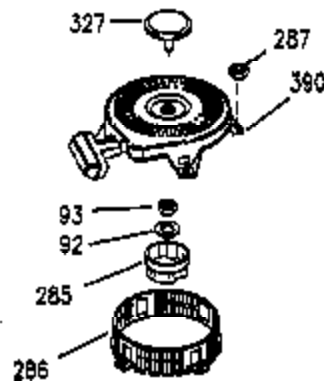

Ref #	Part Number	Qty	Description
64	30063	1	Screw, Torx T-30, 1/4-20 x 1/2"
92	650880	1	Lock Washer
93	650881	1	Flywheel Nut
260	36252	1	Blower Housing
262	29747B	2	Screw, Torx T-40, 5/16-24 x 21/32"
285	35985A	1	Starter Cup
286	35446	1	Starter Screen
287	29752	4	Nut & Lock Washer, 1/4-28
308A	35437	1	Fill Tube Clip
314	650873	2	Screw, 1/4-20 x 3/4"
315	611104	1	Alternator Coil (3/5 Split)(Incl.321, 322,323)
321	611161	1	Diode
322	611142	1	Connector Body
323	611118	2	Terminal
327	35392	1	Starter Plug
330	611167	1	Wire Harness
370B	35274	1	Instruction Decal
390	590671	1	Rewind Starter