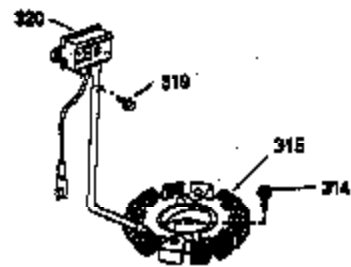

Ref #	Part Number	Qty	Description
64	30063	1	Screw, Torx T-30, 1/4-20 x 1/2"
92	650880	1	Lock Washer
93	650881	1	Flywheel Nut
260	36252	1	Blower Housing
262	29747B	2	Screw, Torx T-40, 5/16-24 x 21/32"
285	35985A	1	Starter Cup
286	35446	1	Starter Screen
287	29752	4	Nut & Lock Washer, 1/4-28
308A	35437	1	Fill Tube Clip
314	650873	2	Screw, 1/4-20 x 3/4"
315	611104	1	Alternator Coil (3/5 Split)(Incl.321, 322,323)
321	611161	1	Diode
322	611142	1	Connector Body
323	611118	2	Terminal
327	35392	1	Starter Plug
330	611167	1	Wire Harness
370B	35274	1	Instruction Decal
390	590671	1	Rewind Starter