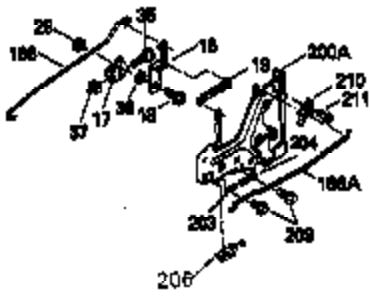

Ref #	Part Number	Qty	Description
64	30063	1	Screw, Torx T-30, 1/4-20 x 1/2"
92	650880	1	Lock Washer
93	650881	1	Flywheel Nut
260	36252	1	Blower Housing
262	29747B	2	Screw, Torx T-40, 5/16-24 x 21/32"
285	35985A	1	Starter Cup
286	35446	1	Starter Screen
287	29752	4	Nut & Lock Washer, 1/4-28
308A	35437	1	Fill Tube Clip
314	650873	2	Screw, 1/4-20 x 3/4"
315	611104	1	Alternator Coil (3/5 Split)(Incl.321, 322,323)
321	611161	1	Diode
322	611142	1	Connector Body
323	611118	2	Terminal
327	35392	1	Starter Plug
330	611167	1	Wire Harness
370B	35274	1	Instruction Decal
390	590671	1	Rewind Starter