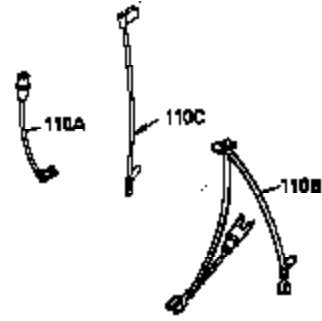

Ref #	Part Number	Qty	Description
64	30063	1	Screw, Torx T-30, 1/4-20 x 1/2"
92	650880	1	Lock Washer
93	650881	1	Flywheel Nut
260	36252	1	Blower Housing
262	29747B	2	Screw, Torx T-40, 5/16-24 x 21/32"
285	35985A	1	Starter Cup
286	35446	1	Starter Screen
287	29752	4	Nut & Lock Washer, 1/4-28
308A	35437	1	Fill Tube Clip
314	650873	2	Screw, 1/4-20 x 3/4"
315	611104	1	Alternator Coil (3/5 Split)(Incl.321, 322,323)
321	611161	1	Diode
322	611142	1	Connector Body
323	611118	2	Terminal
327	35392	1	Starter Plug
330	611167	1	Wire Harness
370B	35274	1	Instruction Decal
390	590671	1	Rewind Starter