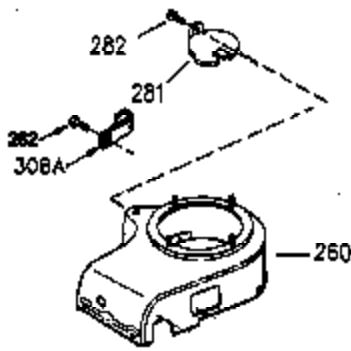

Ref #	Part Number	Qty	Description
64	30063	1	Screw, Torx T-30, 1/4-20 x 1/2"
92	650880	1	Lock Washer
93	650881	1	Flywheel Nut
260	36252	1	Blower Housing
262	29747B	2	Screw, Torx T-40, 5/16-24 x 21/32"
285	35985A	1	Starter Cup
286	35446	1	Starter Screen
287	29752	4	Nut & Lock Washer, 1/4-28
308A	35437	1	Fill Tube Clip
314	650873	2	Screw, 1/4-20 x 3/4"
315	611104	1	Alternator Coil (3/5 Split)(Incl.321, 322,323)
321	611161	1	Diode
322	611142	1	Connector Body
323	611118	2	Terminal
327	35392	1	Starter Plug
330	611167	1	Wire Harness
370B	35274	1	Instruction Decal
390	590671	1	Rewind Starter