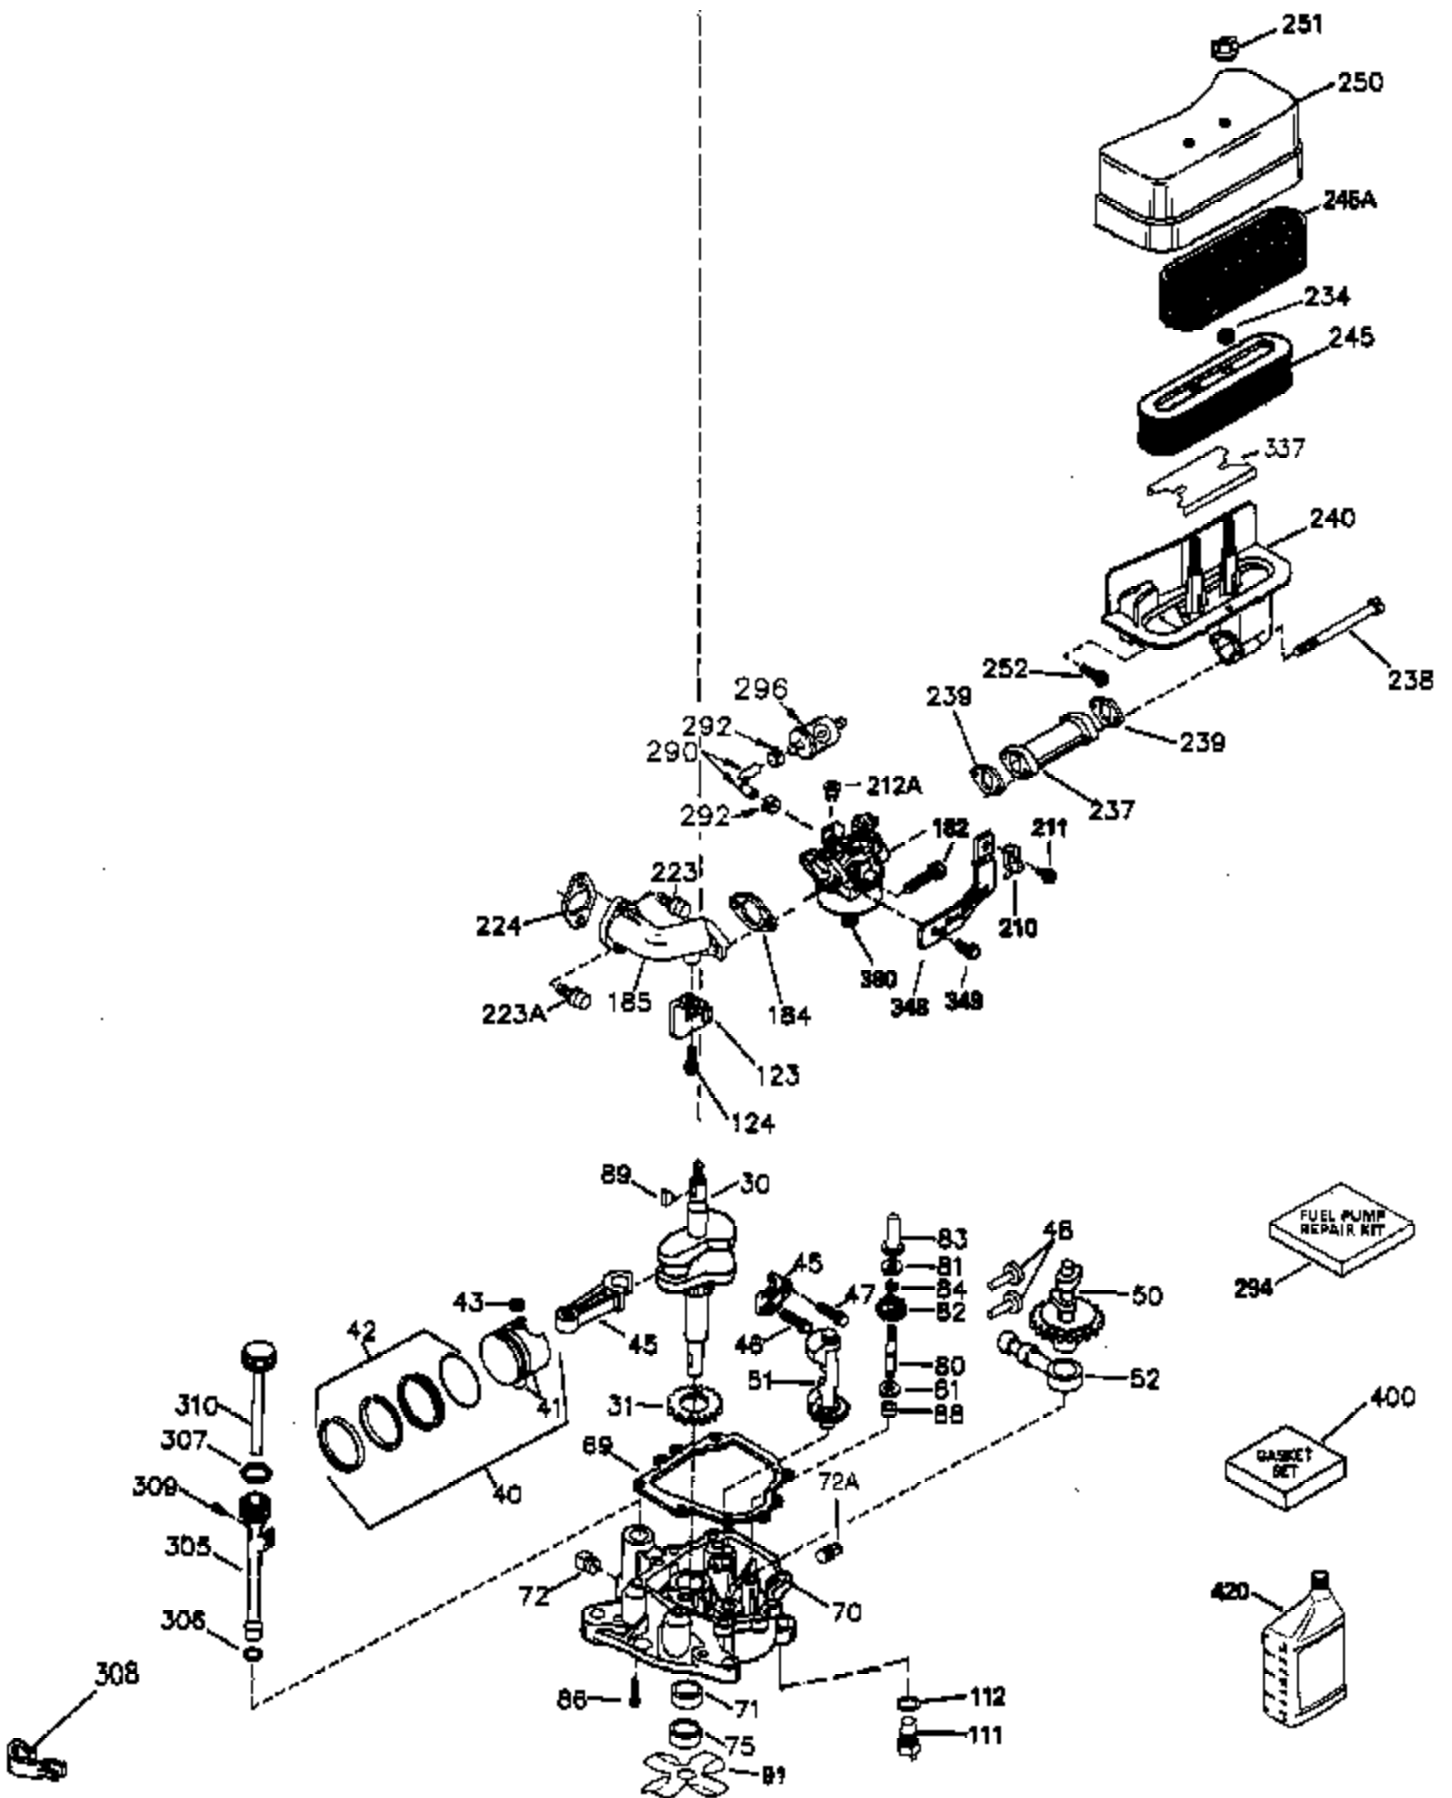

Ref #	Part Number	Qty	Description
30	35336B	1	Crankshaft
31	35327	1	Counterbalance Gear
40	35776	1	Piston, Pin & Ring Set (Std.)
40	35777	1	Piston, Pin & Ring Set (.010" OS)
40	35778	1	Piston, Pin & Ring Set (.020" OS)
41	35773	1	Piston & Pin Ass'y. (Std.) (Incl. 43)
41	35774	1	Piston & Pin Ass'y. (.010" OS) (Incl. 43)
41	35775	1	Piston & Pin Ass'y. (.020" OS) (Incl. 43)
42	35779	1	Ring Set (Std.)
42	35780	1	Ring Set (.010" OS)
42	35781	1	Ring Set (.020" OS)
43	35772	2	Piston Pin Retaining Ring
45	35330A	1	Connecting Rod Ass'y. (Incl. 46 & 47)
46	650908	1	Connecting Rod Bolt
47	650882	1	Connecting Rod Bolt
48	35313	2	Valve Lifter
50	35939	1	Camshaft (MCR)
51	35315A	1	Counterbalance Weight
52	31356	1	Oil Pump Ass'y.
64	30063	1	Screw, Torx T-30, 1/4-20 x 1/2"
69	35317	1	* Mounting Flange Gasket
70	35711A	1	Mounting Flange (Incl. 72, 75 & 80)
72	31927	1	Oil Drain Plug
75	35319	1	Oil Seal
80	35712	1	Governor Shaft
81	35479	2	Washer
82	35321	1	Governor Gear Ass'y.
83	35322	1	Governor Spool
84	29193	1	Retaining Ring
86	650833	7	Screw, 1/4-20 x 1-3/16"
88	31707A	1	Spacer
89	32589	1	Flywheel Key
123	35288	1	Intake Pipe Brace
124	650738	2	Screw, 1/4-20 x 5/8"
182	650517	2	Screw, 1/4-20 x 27/32"
184	33263	1	* Carburetor To Intake Pipe Gasket
185	35955	1	Intake Pipe
210	27793	1	Conduit Clip
211	28942	1	Screw, 10-32 x 3/8"
212A	36288	2	Bushing
223	650971	2	Screw, Torx T-30, 5/16-18 x 7/8"
224	35958	1	* Intake Pipe Gasket
234	650825	2	Nut & Lock Washer, 1/4-20
237	35286	1	Air Cleaner Adapter
238	650875	2	Screw, 10-32 x 5-1/4"
239	33629	2	* Air Cleaner Gasket
240	35960	1	Air Cleaner Body (Incl. 239)
245	35403	1	Air Cleaner Filter (Incl. 234)
250	35961	1	Air Cleaner Cover
251	650886	2	Wing Nut, 1/4-20
290	30705	1	Fuel Line
292	26460	2	Fuel Line Clamp
305	35574	1	Oil Fill Tube
307	35499	1	"O" Ring
310	35576	1	Dipstick
330	611167	1	Wire Harness
337	36407	1	Deflector
370B	35274	1	Instruction Decal