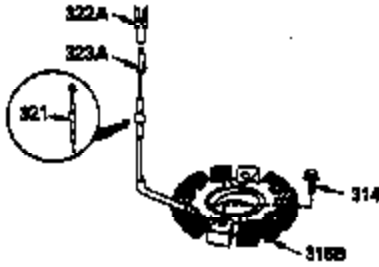

Ref #	Part Number	Qty	Description
64	30063	1	Screw, Torx T-30, 1/4-20 x 1/2"
92	650880	1	Lock Washer
93	650881	1	Flywheel Nut
260	36252	1	Blower Housing
262	29747B	2	Screw, Torx T-40, 5/16-24 x 21/32"
285	35985A	1	Starter Cup
286	35446	1	Starter Screen
287	29752	4	Nut & Lock Washer, 1/4-28
308A	35437	1	Fill Tube Clip
314	650873	2	Screw, 1/4-20 x 3/4"
315	611104	1	Alternator Coil (3/5 Split)(Incl.321, 322,323)
321	611161	1	Diode
322	611142	1	Connector Body
323	611118	2	Terminal
327	35392	1	Starter Plug
330	611167	1	Wire Harness
370B	35274	1	Instruction Decal
390	590671	1	Rewind Starter