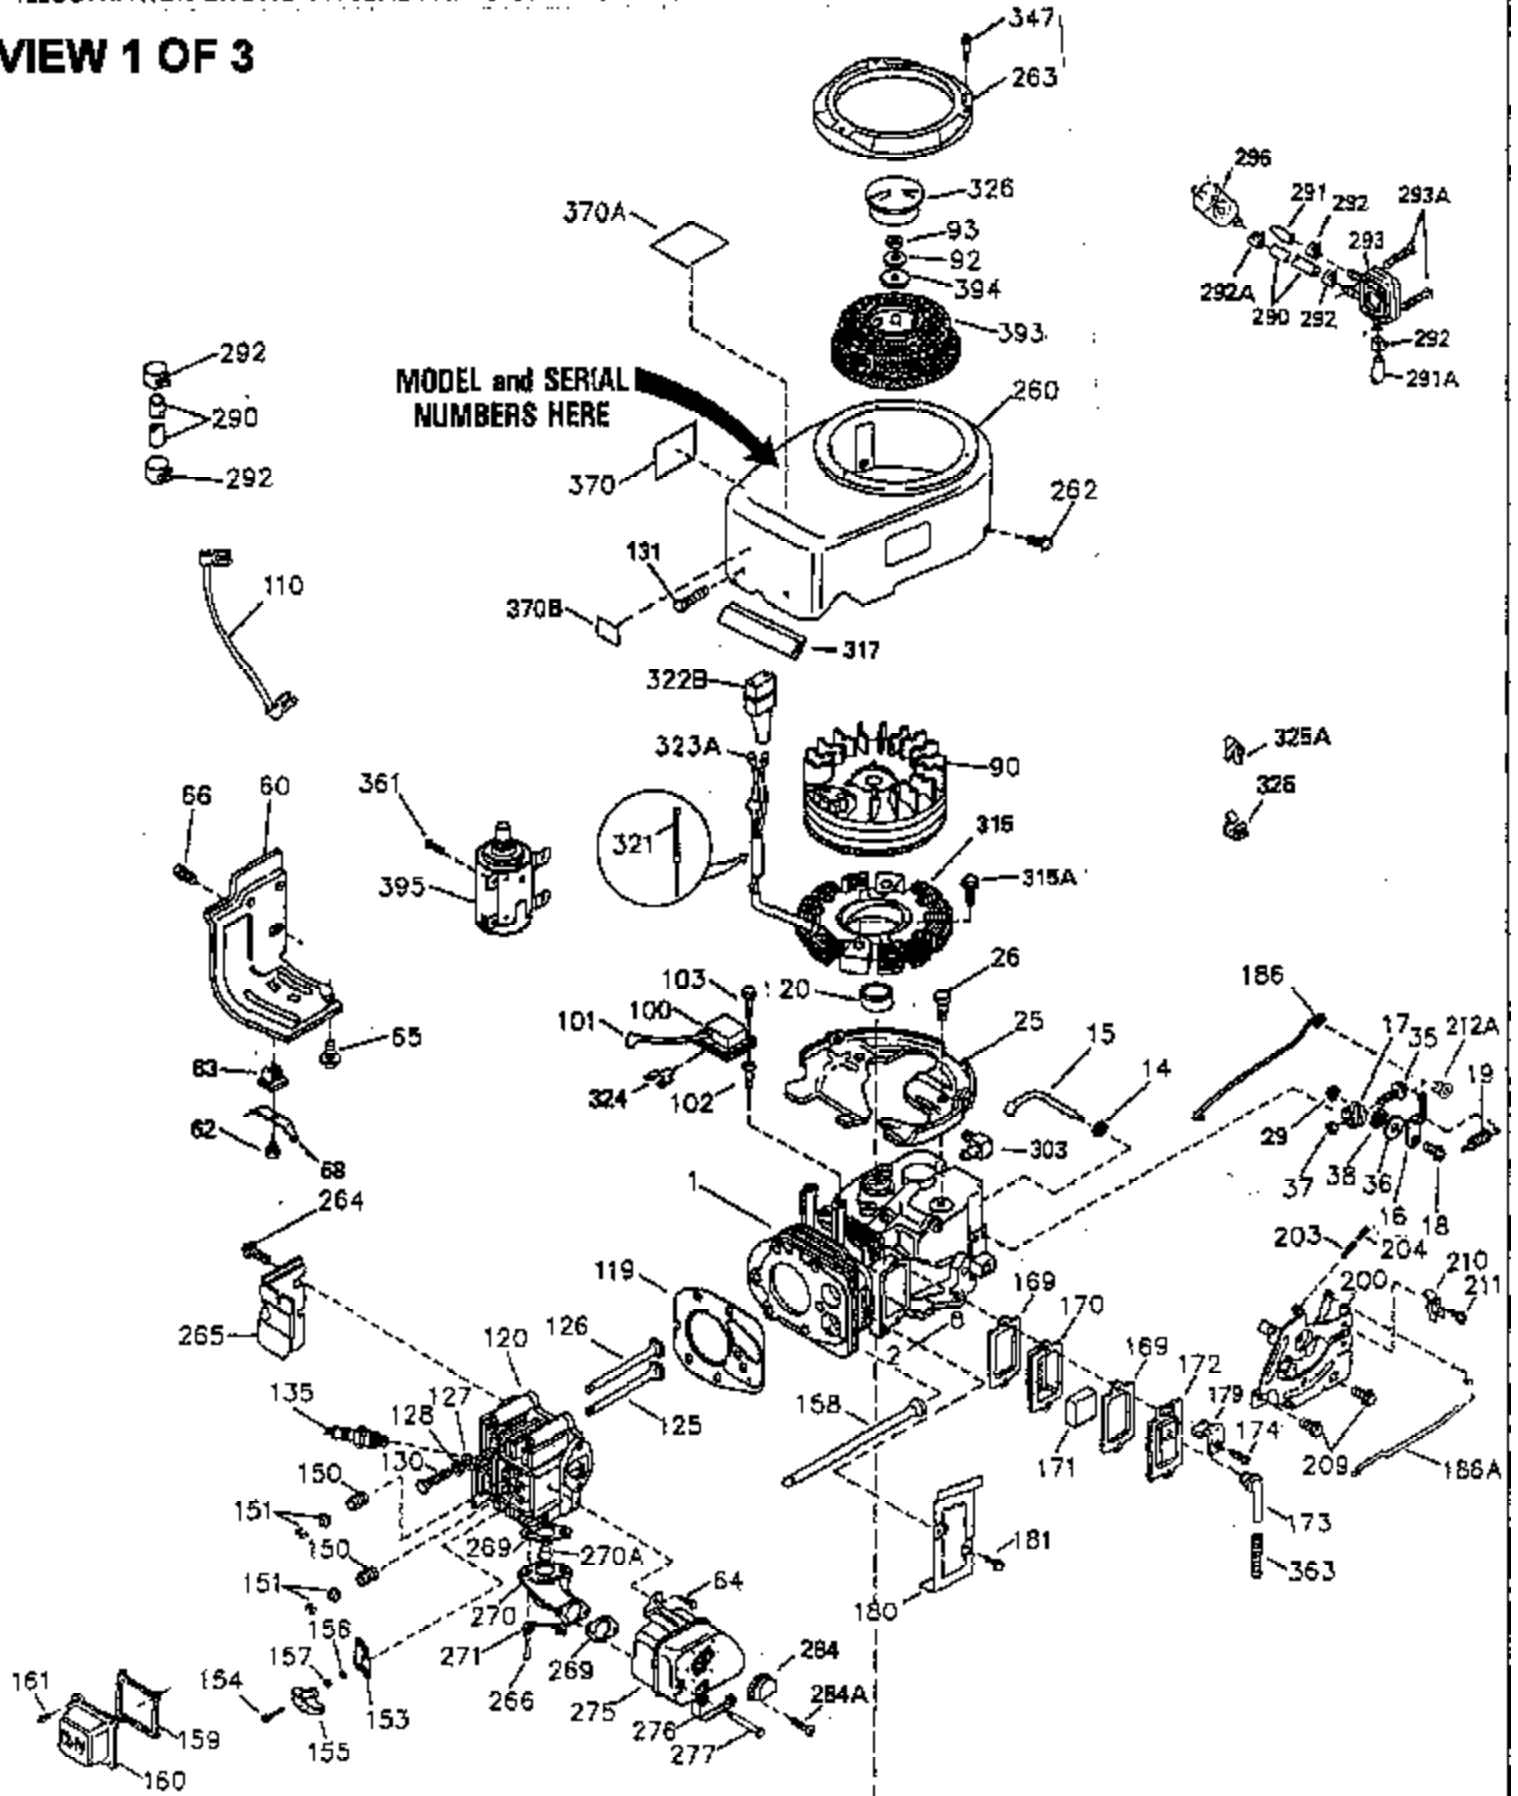

ILLUSTRATION SHOWS TYPICAL PARTS ONLY. ORDER BY PART NUMBER. PARTS NOT LISTED ARE SUPPLIED BY OEM.

VIEW 1 OF 3

CONTINUED TO PAGE 3

Ref #	Part Number	Qty	Description
	1 35943	1	Cylinder (Incl. 2 & 20)
	2 27652	2	Dowel Pin
	14 28277	2	Washer
	15 35324	1	Governor Rod
	16 36284	1	Governor Lever (Incl. 212A)
	17 29916	1	Governor Lever Clamp
	18 650548	1	Screw, 8-32 x 5/16"
	19 35945	1	Extension Spring
	20 35319	1	Oil Seal
	25 35326	1	Blower Housing Baffle
	26 650561	2	Screw, 1/4-20 x 5/8"
	28 30322	1	Lock Nut, 8-32
	35 29826	1	Screw, 10-32 x 3/4"
	36 29918	1	Lock Washer
	37 29216	1	Lock Nut, 10-32
	38 29642	1	Retaining Ring
	60 35316A	1	Blower Housing Extension
	64 30063	1	Screw, Torx T-30, 1/4-20 x 1/2"
	65 650128	1	Screw, 10-24 x 1/2"
	90 611093	1	Flywheel (W/Ring Gear)
	92 650880	1	Lock Washer
	93 650881	1	Flywheel Nut
	100 35135	1	Solid State Ignition
	101 610118	1	Spark Plug Cover
	102 650872	2	Solid State Mounting Stud
	103 650814	2	Screw, Torx T-15, 10-24 x 1"
	110 35195A	1	Ground Wire
	119 35946	1	* Cylinder Head Gasket
	120 35948	1	Cylinder Head
	125 35308	1	Exhaust Valve (Std.)
	125 35433	1	Exhaust Valve (1/32" OS)
	126 35309	1	Intake Valve (Std.)
	126 35432	1	Intake Valve (1/32" OS)
	127 650691	6	Washer
	128 650690	6	Belleville Washer
	130 650946	6	Screw, 5/16-18 x 2-45/64"
	135 34645	1	Resistor Spark Plug (RN4C)
	150 33507	2	Valve Spring
	151 33508	2	Valve Spring Keeper
	153 35949	1	Push Rod Guide
	154 650945	1	Rocker Arm Stud
	155 35950	1	Rocker Arm
	156 650890	2	Lock Washer
	157 650947	1	Lock Nut, 5/16-24
	158 35951	2	Push Rod
	159 35952	1	* Rocker Arm Cover Gasket
	160 35953A	1	Rocker Arm Housing
	161 30063	4	Screw, Torx T-30, 1/4-20 x 1/2"
	169 27896A	2	* Valve Cover Gasket
	170 28423	1	Breather Body
	171 28424	1	Breather Element
	172 28425	1	Valve Cover
	173 35350	1	Breather Tube
	174 650128	2	Screw, 10-24 x 1/2"
	179 30593	1	Retainer Clip
	180 35954	1	Blower Housing Extension
	181 30200	2	Screw, 10-24 x 9/16"
	186A 35957	1	Choke Link