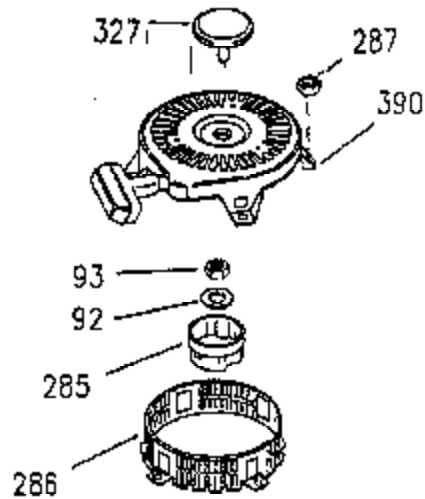

ILLUSTRATION SHOWS TYPICAL PARTS ONLY. ORDER PART NUMBER. PARTS NOT LISTED ARE SUPPLIED BY OEM.

VIEW 3 OF 3

Ref #	Part Number	Qty	Description
16	36284	1	Governor Lever (Incl. 212A)
17	29916	1	Governor Lever Clamp
18	650548	1	Screw, 8-32 x 5/16"
19	35945	1	Extension Spring
28	30322	1	Lock Nut, 8-32
35	29826	1	Screw, 10-32 x 3/4"
36	29918	1	Lock Washer
37	29216	1	Lock Nut, 10-32
92	650880	1	Lock Washer
93	650881	1	Flywheel Nut
186A	35957	1	Choke Link
186	36285	1	Governor Link
200	35956	1	Control Bracket (Incl. 203 & 204)
203	33802	1	Compression Spring
204	650777	1	Screw, 6-32 x 21/32"
209	650902	2	Screw, 10-32 x 7/16"
210	27793	1	Conduit Clip
211	28942	1	Screw, 10-32 x 3/8"
238	650875	2	Screw, 10-32 x 5-1/4"
245A	35404	1	Air Cleaner Filter
260	36234	1	Blower Housing
261	30063	2	Screw, Torx T-30, 1/4-20 x 1/2"
264A	30063	1	Screw, Torx T-30, 1/4-20 x 1/2"
285	35985A	1	Starter Cup
286	35446	1	Starter Screen
287	29752	4	Nut & Lock Washer, 1/4-28
308A	35437	1	Fill Tube Clip
308	33997	1	Fill Tube Clip
314	650873	2	Screw, 1/4-20 x 3/4"
315	611113	1	Alternator Coil (3 Amp DC) (Incl.321, 322,323)
321	611161	1	Diode
322A	611114	1	Connector Body
322	610921	1	Connector Body
323A	610822	2	Terminal
323	610922	1	Terminal
327	35392	1	Starter Plug
337	36407	1	Deflector
390	590671	1	Rewind Starter