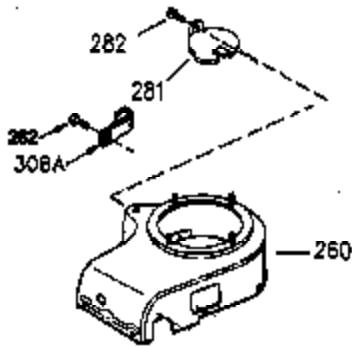

Ref #	Part Number	Qty	Description
64	30063	1	Screw, Torx T-30, 1/4-20 x 1/2"
92	650880	1	Lock Washer
93	650881	1	Flywheel Nut
260	36234	1	Blower Housing
262	29747B	2	Screw, Torx T-40, 5/16-24 x 21/32"
285	35985A	1	Starter Cup
286	35446	1	Starter Screen
287	29752	4	Nut & Lock Washer, 1/4-28
308A	35437	1	Fill Tube Clip
314	650873	2	Screw, 1/4-20 x 3/4"
315	611104	1	Alternator Coil (3/5 Split)(Incl.321, 322,323)
321	611161	1	Diode
322	611142	1	Connector Body
323	611118	2	Terminal
327	35392	1	Starter Plug
330	611167	1	Wire Harness
370B	35274	1	Instruction Decal
390	590671	1	Recoil Starter