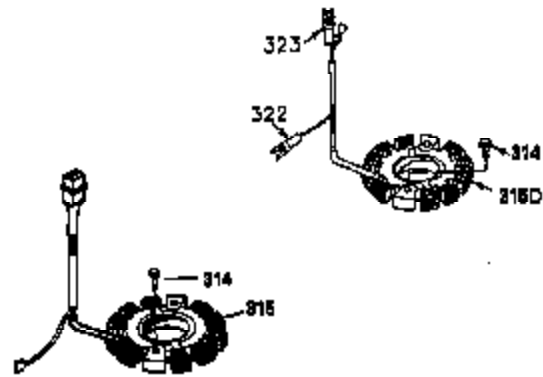

Ref #	Part Number	Qty	Description
64	30063	1	Screw, Torx T-30, 1/4-20 x 1/2"
92	650880	1	Lock Washer
93	650881	1	Flywheel Nut
260	36234	1	Blower Housing
262	29747B	2	Screw, Torx T-40, 5/16-24 x 21/32"
285	35985A	1	Starter Cup
286	35446	1	Starter Screen
287	29752	4	Nut & Lock Washer, 1/4-28
308A	35437	1	Fill Tube Clip
314	650873	2	Screw, 1/4-20 x 3/4"
315	611104	1	Alternator Coil (3/5 Split)(Incl.321, 322,323)
321	611161	1	Diode
322	611142	1	Connector Body
323	611118	2	Terminal
327	35392	1	Starter Plug
330	611167	1	Wire Harness
370B	35274	1	Instruction Decal
390	590671	1	Recoil Starter