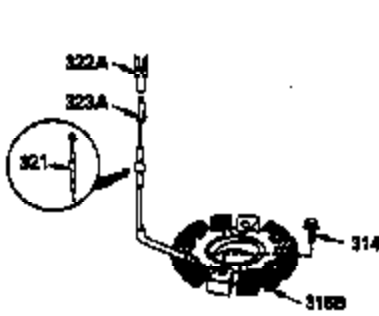

Ref #	Part Number	Qty	Description
64	30063	1	Screw, Torx T-30, 1/4-20 x 1/2"
92	650880	1	Lock Washer
93	650881	1	Flywheel Nut
260	36234	1	Blower Housing
262	29747B	2	Screw, Torx T-40, 5/16-24 x 21/32"
285	35985A	1	Starter Cup
286	35446	1	Starter Screen
287	29752	4	Nut & Lock Washer, 1/4-28
308A	35437	1	Fill Tube Clip
314	650873	2	Screw, 1/4-20 x 3/4"
315	611104	1	Alternator Coil (3/5 Split)(Incl.321, 322,323)
321	611161	1	Diode
322	611142	1	Connector Body
323	611118	2	Terminal
327	35392	1	Starter Plug
330	611167	1	Wire Harness
370B	35274	1	Instruction Decal
390	590671	1	Recoil Starter