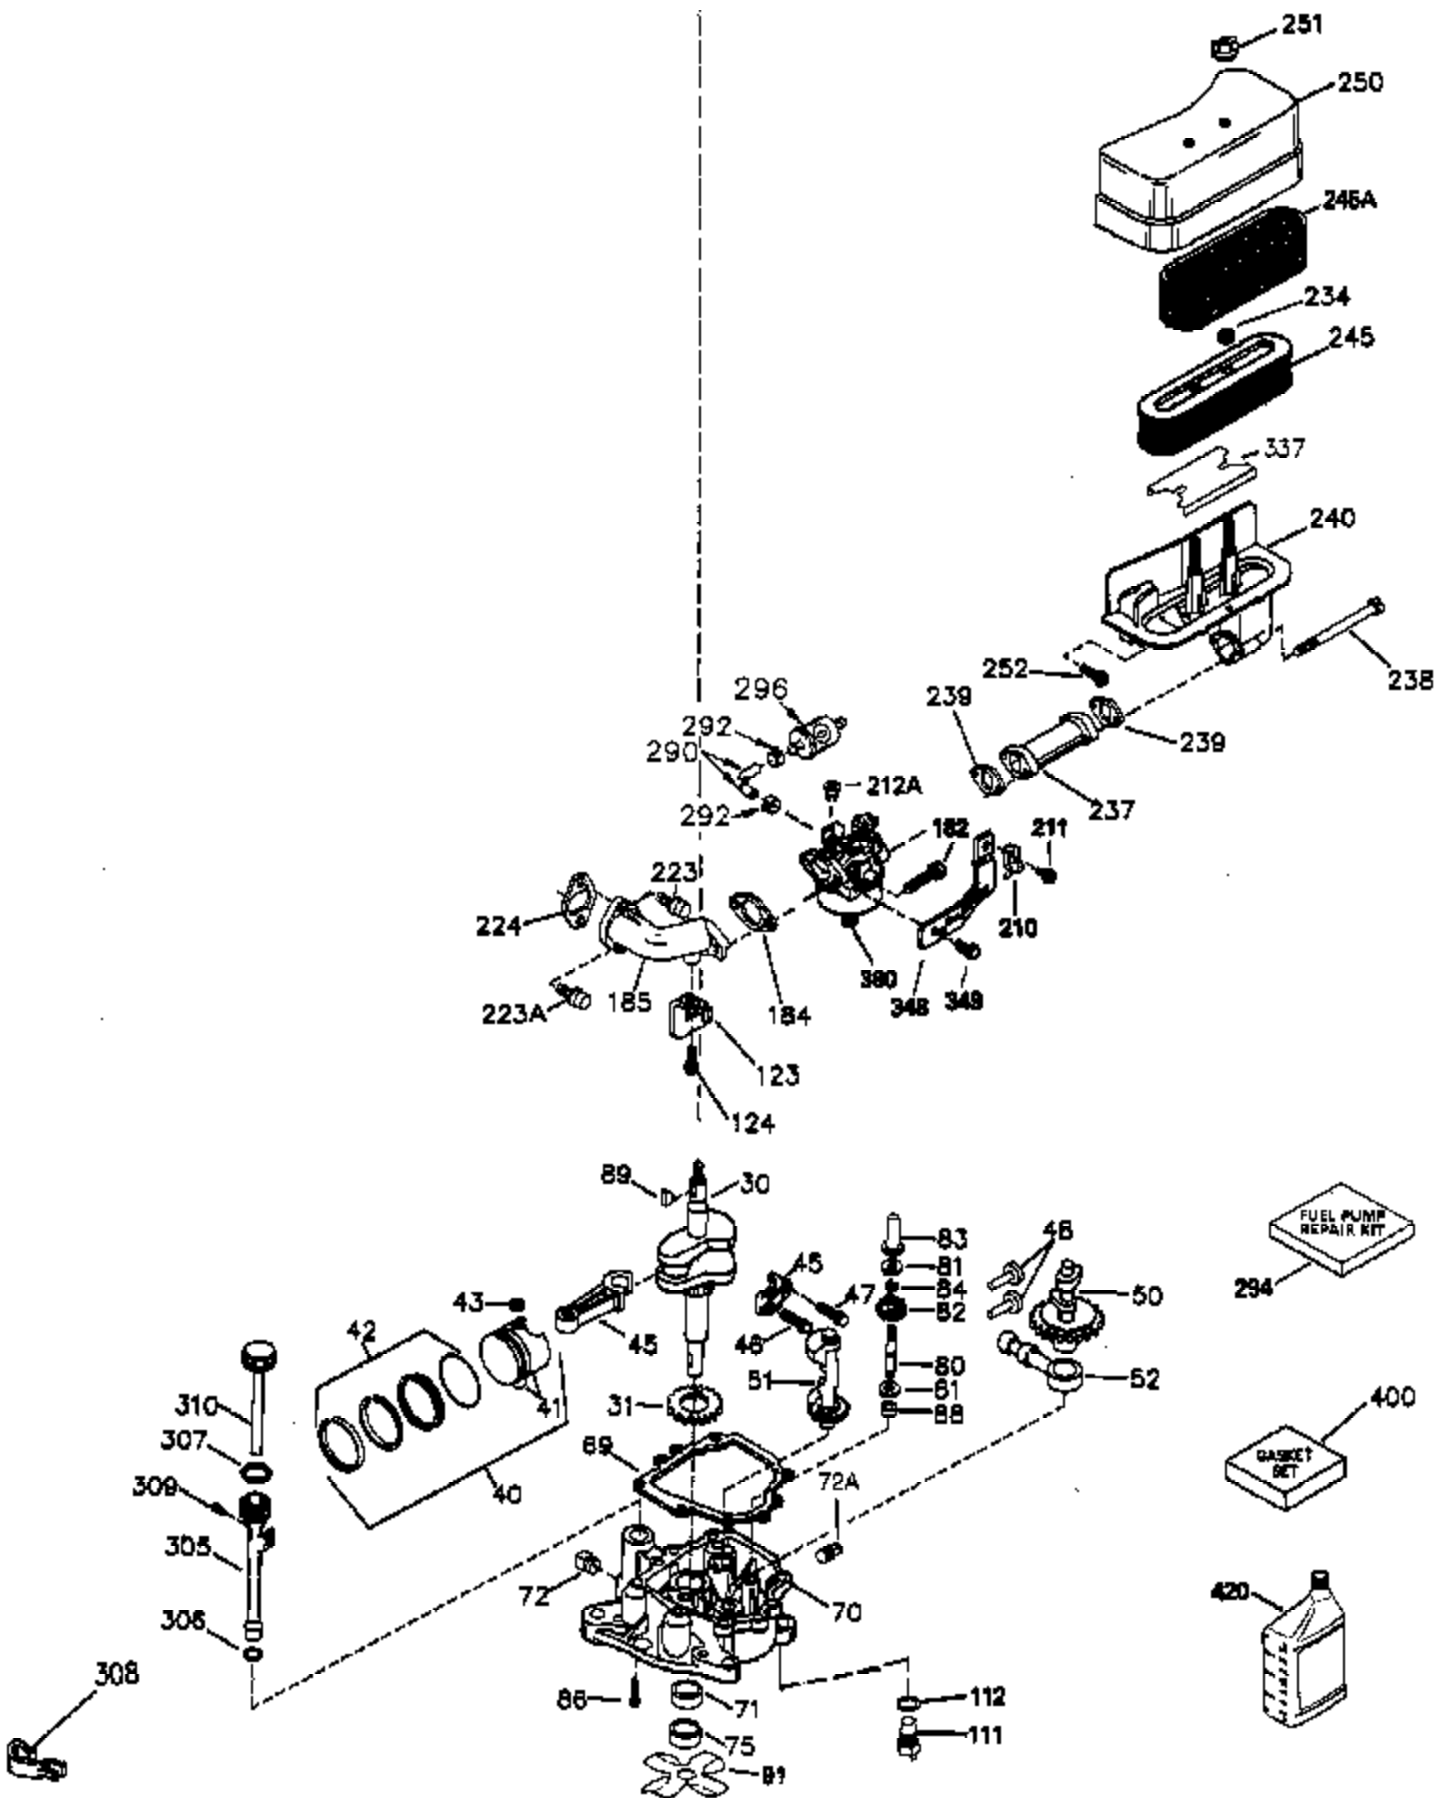

Ref #	Part Number	Qty	Description
30	35336B	1	Crankshaft
31	35327	1	Counterbalance Gear
40	35776	1	Piston, Pin & Ring Set (Std.)
40	35777	1	Piston, Pin & Ring Set (.010" OS)
40	35778	1	Piston, Pin & Ring Set (.020" OS)
41	35773	1	Piston & Pin Ass'y. (Std.) (Incl. 43)
41	35774	1	Piston & Pin Ass'y. (.010" OS) (Incl. 43)
41	35775	1	Piston & Pin Ass'y. (.020" OS) (Incl. 43)
42	35779	1	Ring Set (Std.)
42	35780	1	Ring Set (.010" OS)
42	35781	1	Ring Set (.020" OS)
43	35772	2	Piston Pin Retaining Ring
45	35330A	1	Connecting Rod Ass'y. (Incl. 46 & 47)
46	650908	1	Connecting Rod Bolt
47	650882	1	Connecting Rod Bolt
48	35313	2	Valve Lifter
50	35939	1	Camshaft (MCR)
51	35315A	1	Counterbalance Weight
52	31356	1	Oil Pump Ass'y.
64	30063	1	Screw, Torx T-30, 1/4-20 x 1/2"
69	35317	1	* Mounting Flange Gasket
70	35711A	1	Mounting Flange (Incl. 72, 75 & 80)
72	31927	1	Oil Drain Plug
75	35319	1	Oil Seal
80	35712	1	Governor Shaft
81	35479	2	Washer
82	35321	1	Governor Gear Ass'y.
83	35322	1	Governor Spool
84	29193	1	Retaining Ring
86	650833	7	Screw, 1/4-20 x 1-3/16"
88	31707A	1	Spacer
89	32589	1	Flywheel Key
123	35288	1	Intake Pipe Brace
124	650738	2	Screw, 1/4-20 x 5/8"
182	650517	2	Screw, 1/4-20 x 27/32"
184	33263	1	* Carburetor To Intake Pipe Gasket
185	35955	1	Intake Pipe
210	27793	1	Conduit Clip
211	28942	1	Screw, 10-32 x 3/8"
212A	36288	2	Bushing
223	650971	2	Screw, Torx T-30, 5/16-18 x 7/8"
224	35958	1	* Intake Pipe Gasket
234	650825	2	Nut & Lock Washer, 1/4-20
237	35286	1	Air Cleaner Adapter
238	650875	2	Screw, 10-32 x 5-1/4"
239	33629	2	* Air Cleaner Gasket
240	35960	1	Air Cleaner Body (Incl. 239)
245A	35404	1	Air Cleaner Filter
245	35403	1	Air Cleaner Filter (Incl. 234)
250	35961	1	Air Cleaner Cover
251	650886	2	Wing Nut, 1/4-20
290	30705	1	Fuel Line
292	26460	2	Fuel Line Clamp
296	34279B	1	Fuel Filter (Incl. 292)
305	35574	1	Oil Fill Tube
307	35499	1	"O" Ring
308	33997	1	Fill Tube Clip
310	35576	1	Dipstick