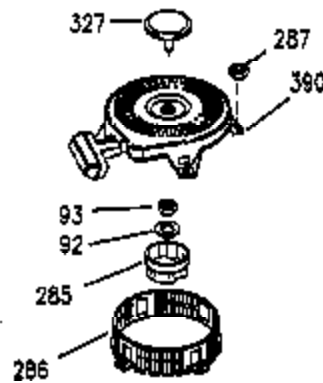

Ref #	Part Number	Qty	Description
64	30063	1	Screw, Torx T-30, 1/4-20 x 1/2"
92	650880	1	Lock Washer
93	650881	1	Flywheel Nut
260	36234	1	Blower Housing
262	29747B	2	Screw, Torx T-40, 5/16-24 x 21/32"
285	35985A	1	Starter Cup
286	35446	1	Starter Screen
287	29752	4	Nut & Lock Washer, 1/4-28
308A	35437	1	Fill Tube Clip
314	650873	2	Screw, 1/4-20 x 3/4"
315	611104	1	Alternator Coil (3/5 Split)(Incl.321, 322,323)
321	611161	1	Diode
322	611142	1	Connector Body
323	611118	2	Terminal
327	35392	1	Starter Plug
330	611167	1	Wire Harness
370B	35274	1	Instruction Decal
390	590671	1	Recoil Starter