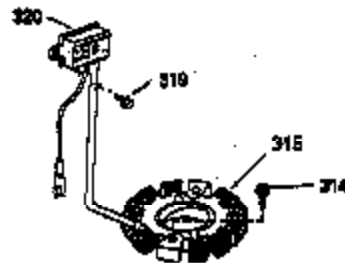

Ref #	Part Number	Qty	Description
64	30063	1	Screw, Torx T-30, 1/4-20 x 1/2"
92	650880	1	Lock Washer
93	650881	1	Flywheel Nut
260	36234	1	Blower Housing
262	29747B	2	Screw, Torx T-40, 5/16-24 x 21/32"
285	35985A	1	Starter Cup
286	35446	1	Starter Screen
287	29752	4	Nut & Lock Washer, 1/4-28
308A	35437	1	Fill Tube Clip
314	650873	2	Screw, 1/4-20 x 3/4"
315	611104	1	Alternator Coil (3/5 Split)(Incl.321, 322,323)
321	611161	1	Diode
322	611142	1	Connector Body
323	611118	2	Terminal
327	35392	1	Starter Plug
330	611167	1	Wire Harness
370B	35274	1	Instruction Decal
390	590671	1	Recoil Starter