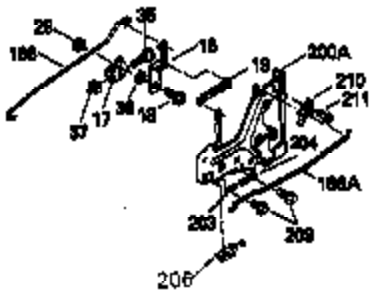

Ref #	Part Number	Qty	Description
64	30063	1	Screw, Torx T-30, 1/4-20 x 1/2"
92	650880	1	Lock Washer
93	650881	1	Flywheel Nut
260	36234	1	Blower Housing
262	29747B	2	Screw, Torx T-40, 5/16-24 x 21/32"
285	35985A	1	Starter Cup
286	35446	1	Starter Screen
287	29752	4	Nut & Lock Washer, 1/4-28
308A	35437	1	Fill Tube Clip
314	650873	2	Screw, 1/4-20 x 3/4"
315	611104	1	Alternator Coil (3/5 Split)(Incl.321, 322,323)
321	611161	1	Diode
322	611142	1	Connector Body
323	611118	2	Terminal
327	35392	1	Starter Plug
330	611167	1	Wire Harness
370B	35274	1	Instruction Decal
390	590671	1	Recoil Starter