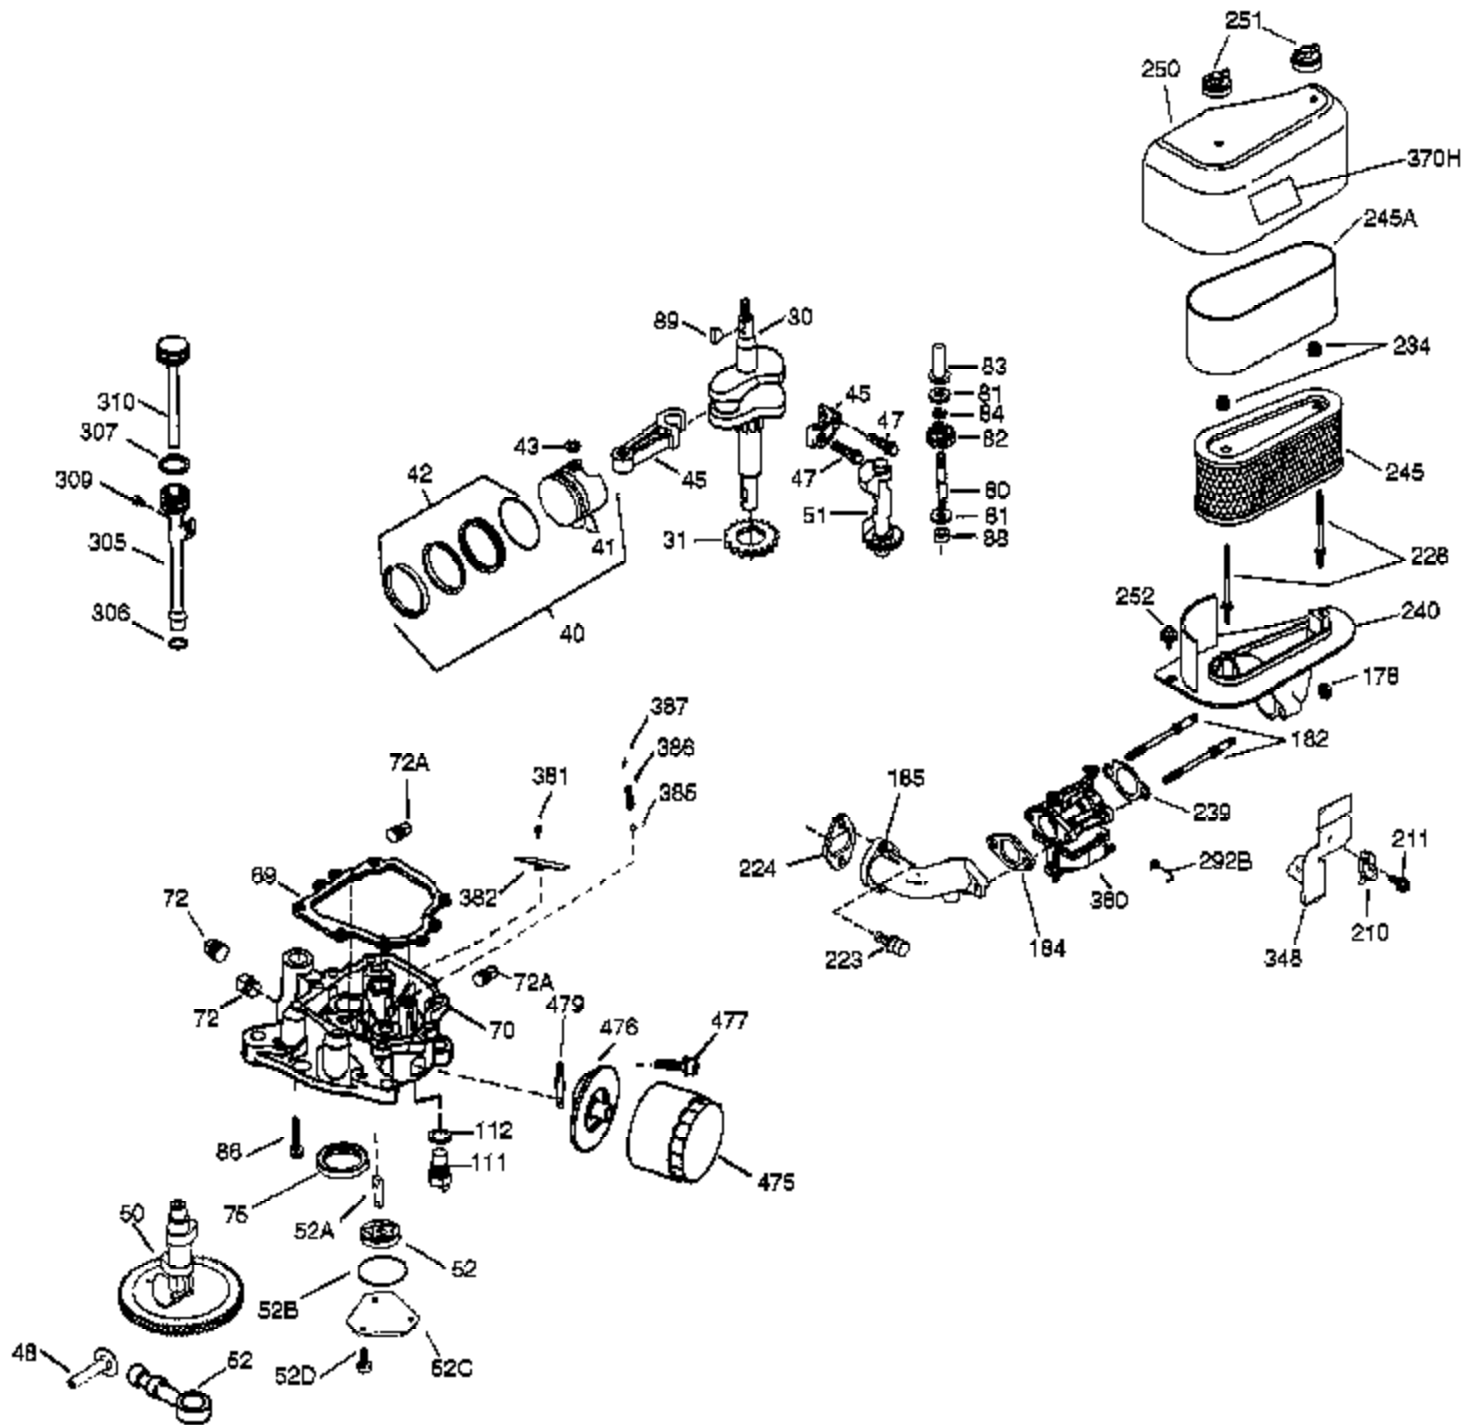

Ref #	Part Number	Qty	Description
30	36924	1	Crankshaft
31	35327	1	Counterbalance Gear
40	35776A	1	Piston, Pin & Ring Set (Std.)
40	35777A	1	Piston, Pin & Ring Set (.010" OS)
40	35778A	1	Piston, Pin & Ring Set (.020" OS)
41	35773A	1	Piston & Pin Ass'y. (Std.) (Incl. 43)
41	35774A	1	Piston & Pin Ass'y. (.010" OS) (Incl. 43)
41	35775A	1	Piston & Pin Ass'y. (.020" OS) (Incl. 43)
42	35779	1	Ring Set (Std.)
42	35780	1	Ring Set (.010" OS)
42	35781	1	Ring Set (.020" OS)
43	35772	2	Piston Pin Retaining Ring
45	36925	1	Connecting Rod Ass'y. (Incl. 46)
46	651033	2	Connecting Rod Bolt
48	35313	2	Valve Lifter
50	37078	1	Camshaft (MCR)
51	35315A	1	Counterbalance Weight
52	31356	1	Oil Pump Ass'y
69	35317	1	* Mounting Flange Gasket
70	35970	1	Mounting Flange (Incl. 72, 75 & 80)
72	31927	1	Oil Drain Plug
75	35319	1	Oil Seal
80	35712	1	Governor Shaft
81	35479A	2	Washer
82	35321	1	Governor Gear Ass'y.
83	35322	1	Governor Spool
84	29193	1	Retaining Ring
86	650833	7	Screw, 1/4-20 x 1-3/16"
88	31707A	1	Spacer
89	650592	1	Flywheel Key
178	650928	2	Lock Nut, 1/4-20
182	650925A	2	Screw, 1/4-20 x 27/32"
184	36352	1	* Carburetor To Intake Pipe Gasket
185	36940	1	Intake Pipe
210	27793	1	Conduit Clip
211	650431	1	Screw, T-25, 10-32 x 5/8"
223	650378	2	Screw, T-30, 5/16-18 x 1-3/32"
224	36942	1	* Intake Pipe Gasket
228	650977	2	Air Cleaner Stud
234	650825	2	Nut & Lock Washer, 1/4-20
239	36358	1	* Air Cleaner Gasket
240	36355	1	Air Cleaner Body (Incl. 239)
245	36356	1	Air Cleaner Filter (Incl. 234)
245A	36357	1	Air Cleaner Filter
250	36359	1	Air Cleaner Cover
251	650886	2	Wing Nut, 1/4-20
252	650976	1	Screw, 1/4-20 x 19/32"
286	36343	1	Cup & Screen
305	36945	1	Oil Fill Tube
306	34265	1	Fill Tube Gasket
307	35499	1	"O" Ring
309	650976	1	Screw, 1/4-20 x 19/32"
310	35973	1	Dipstick
380	640065A	1	Carburetor (Incl. 184)