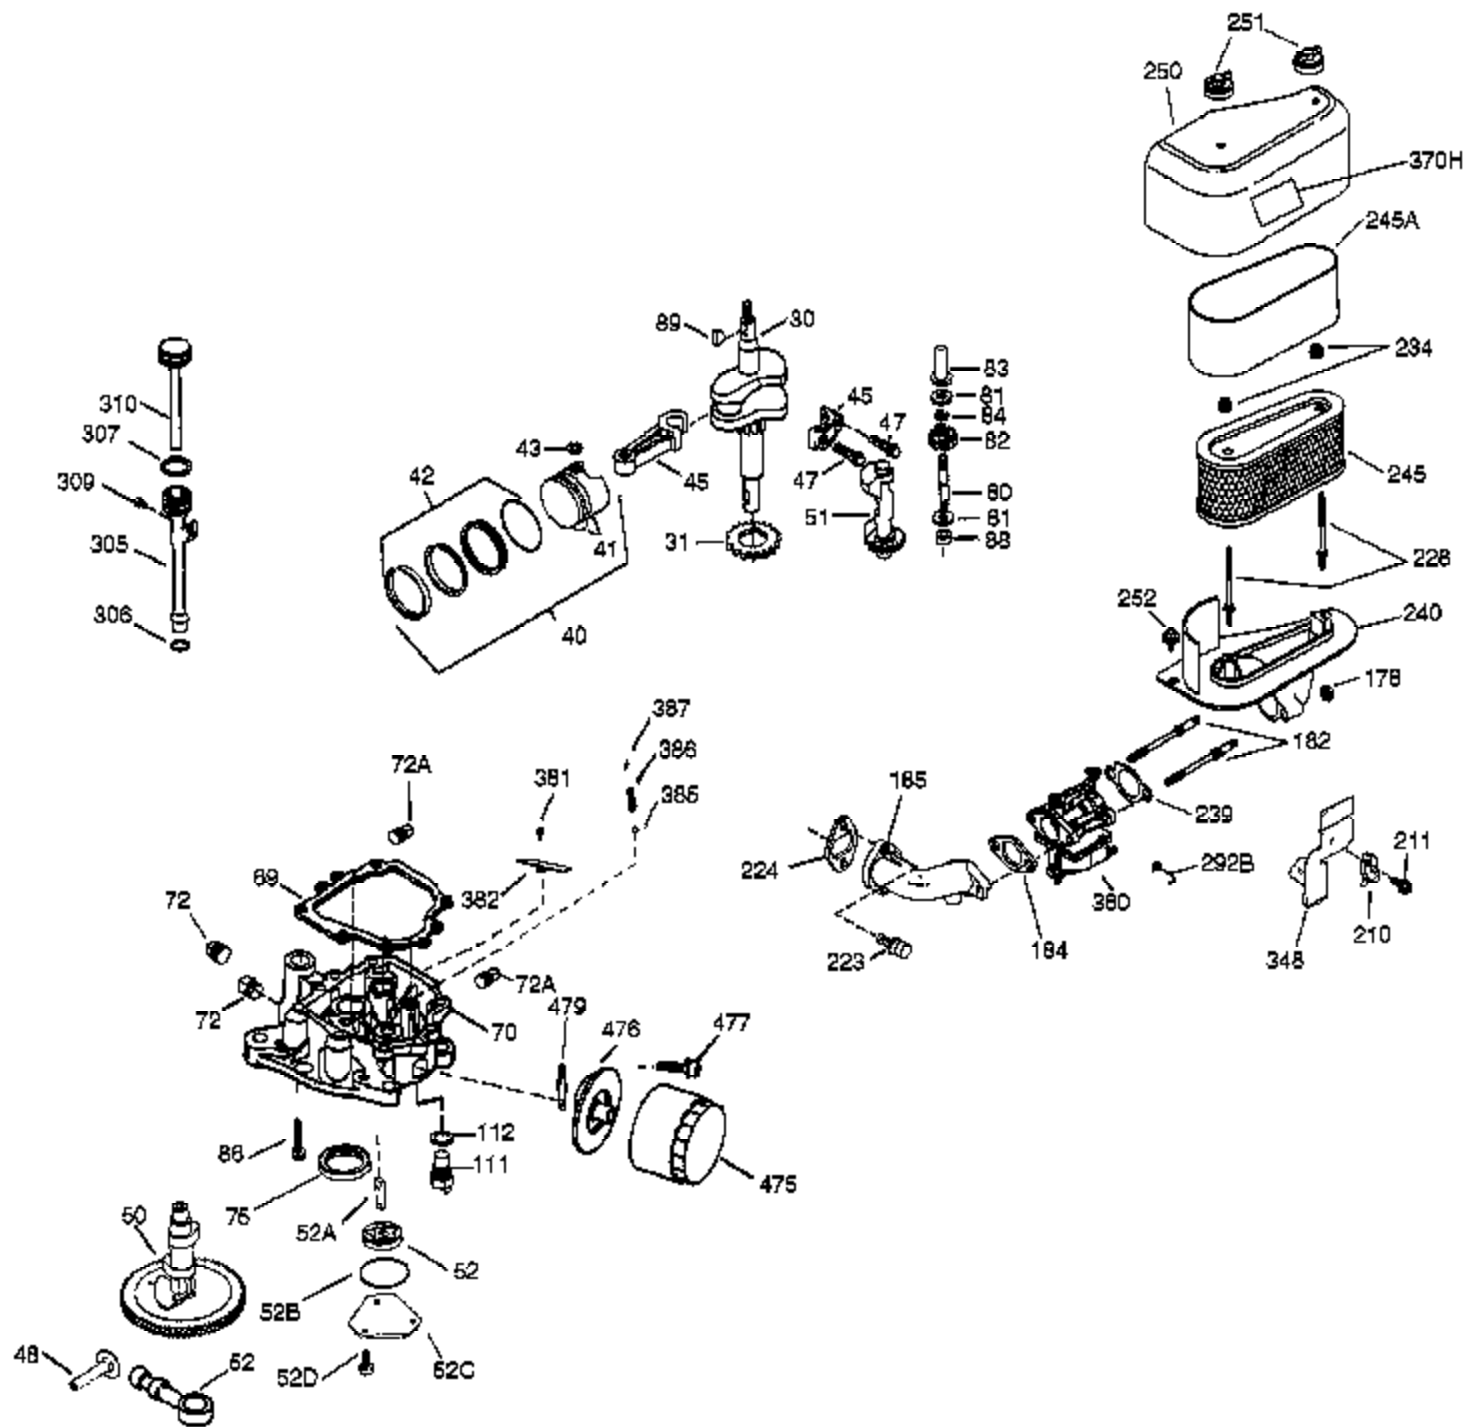

Ref #	Part Number	Qty	Description
200	36233	1	Control Bracket (Incl. 203, 204 & 212 A)
203	36482	1	Compression Spring
204	650777	1	Screw, 6-32 x 21/32"
209	650902	2	Screw, 10-32 x 7/16"
210	27793	2	Conduit Clip
211	28942	2	Screw, 10-32 x 3/8"
212A	36288	2	Bushing
260	36943	1	Blower Housing
262	30063	2	Screw, Torx T-30, 1/4-20 x 1/2"
263	36367	1	Trim Ring
264	650273	1	Screw, 5/16-18 x 5/8"
265	36944	1	Cylinder Head Cover
270A	35829A	1	Exhaust Port Liner
286	36343	1	Cup & Screen
291	30705	1	Fuel Line
292	26460	2	Fuel Line Clamp
296	34279B	1	Fuel Filter (Incl. 292)
314	650873	2	Screw, 1/4-20 x 3/4"
315	611104	1	Alternator Coil (3/5 Split)(Incl. 321 -323)
321	611161	1	Diode
322	611142	1	Connector Body
323	611118	1	Terminal
325	34246	1	Wire Clip
326	36210	1	Screen Plug
347	650949	3	Screw, 10-32 x 9/16"
361	650990	4	Screw, Torx T-30, 5/16-18 x 15/32"
370	36261	1	Name Decal
370G	35274	1	Oil Instruction Decal
394A	650982	1	Washer
395	36914	1	Electric Starter Motor (12 Volt)
400	36947		* Gasket Set (Incl. items marked PK i n notes) Incl. part #'s 27896 (2), 33263 (1), 33629 (2), 34265 (1), 35317 (1), 35762 (2), 35946 (1), 35352 (1), 35958 (1)
420	730225	1	SAE 30 4-Cycle Engine Oil (Quart)