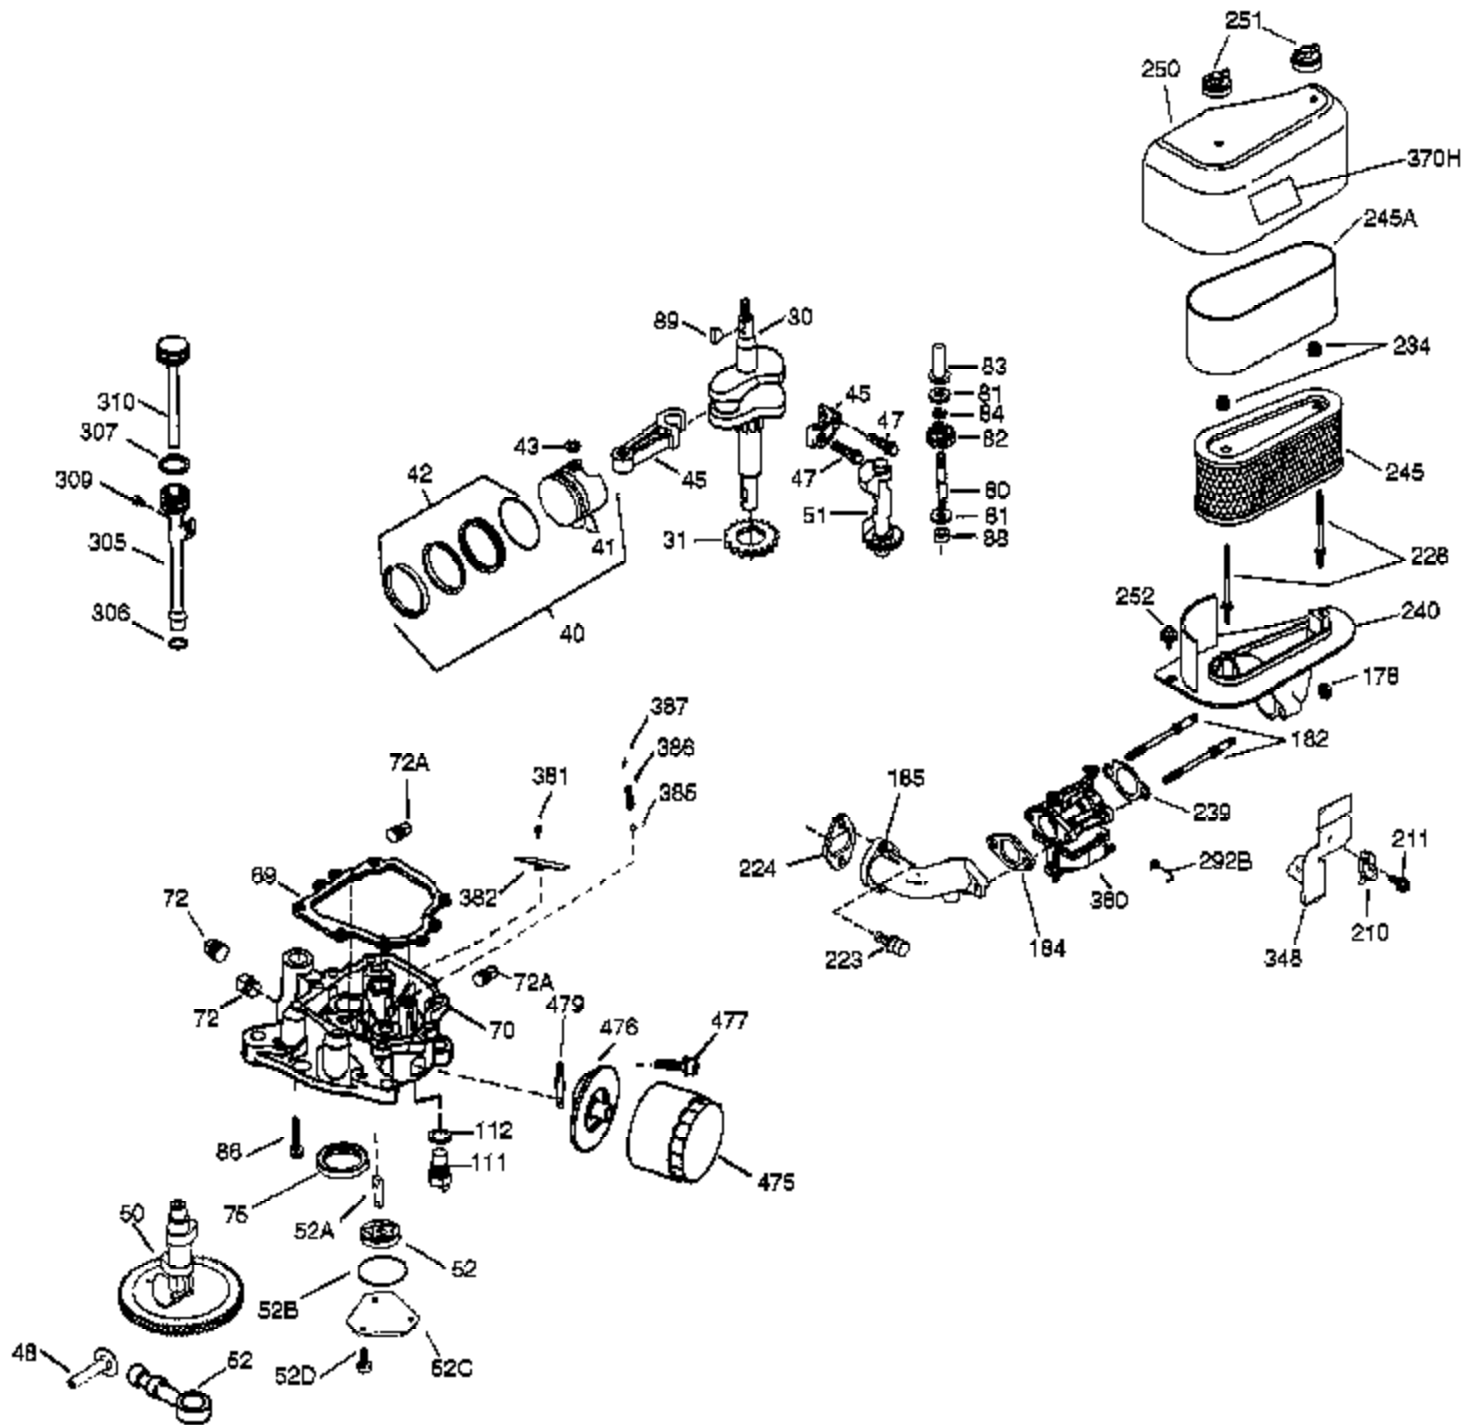

Ref #	Part Number	Qty	Description
30	36924	1	Crankshaft
31	35327	1	Counterbalance Gear
40	35776A	1	Piston, Pin & Ring Set (Std.)
40	35777A	1	Piston, Pin & Ring Set (.010" OS)
40	35778A	1	Piston, Pin & Ring Set (.020" OS)
41	35773A	1	Piston & Pin Ass'y. (Std.) (Incl. 43)
41	35774A	1	Piston & Pin Ass'y. (.010" OS) (Incl. 43)
41	35775A	1	Piston & Pin Ass'y. (.020" OS) (Incl. 43)
42	35779	1	Ring Set (Std.)
42	35780	1	Ring Set (.010" OS)
42	35781	1	Ring Set (.020" OS)
43	35772	2	Piston Pin Retaining Ring
45	36925	1	Connecting Rod Ass'y. (Incl. 47)
47	651033	2	Connecting Rod Bolt
48	35313	2	Valve Lifter
50	37078	1	Camshaft (MCR)
51	35315A	1	Counterbalance Weight
52	31356	1	Oil Pump Assembly
69	35317	1	* Mounting Flange Gasket
70	36987	1	Mounting Flange (Incl. 72, 75 & 80)
72	31927	1	Oil Drain Plug
75	35319	1	Oil Seal
80	35712	1	Governor Shaft
81	35479A	2	Washer
82	35321	1	Governor Gear Ass'y.
83	35322	1	Governor Spool
84	29193	1	Retaining Ring
86	650833	7	Screw, 1/4-20 x 1-3/16"
88	31707A	1	Spacer (Incl. 81)
89	650592	1	Flywheel Key
101A	611284	1	Spark Plug Shield
178	650928	2	Lock Nut, 1/4-20
182	650925A	2	Screw, 1/4-20 x 27/32"
184	36352	1	* Carburetor To Intake Pipe Gasket
185	36940	1	Intake Pipe
210	27793	1	Conduit Clip
211	28942	1	Screw, 10-32 x 3/8"
223	650378	2	Screw, T-30, 5/16-18 x 1-3/32"
224	36942	1	* Intake Pipe Gasket
228	650977	2	Air Cleaner Stud
234	650825	2	Nut & Lock Washer, 1/4-20
239	36358	1	* Air Cleaner Gasket
240	36355	1	Air Cleaner Body (Incl. 228 & 239)
245A	36357	1	Air Cleaner Filter
245	36356	1	Air Cleaner Filter (Incl. 234)
250	36359	1	Air Cleaner Cover
251	650886	2	Wing Nut, 1/4-20
252	650976	1	Screw, 1/4-20 x 19/32"
286	36343	1	Cup & Screen
305	36945	1	Oil Fill Tube
306	34265	1	Fill Tube Gasket
307	35499	1	"O" Ring
309	650976	1	Screw, 1/4-20 x 19/32"
310	35973	1	Dipstick
325A	34246	1	Wire Clip
380	640065A	1	Carburetor (Incl. 184)