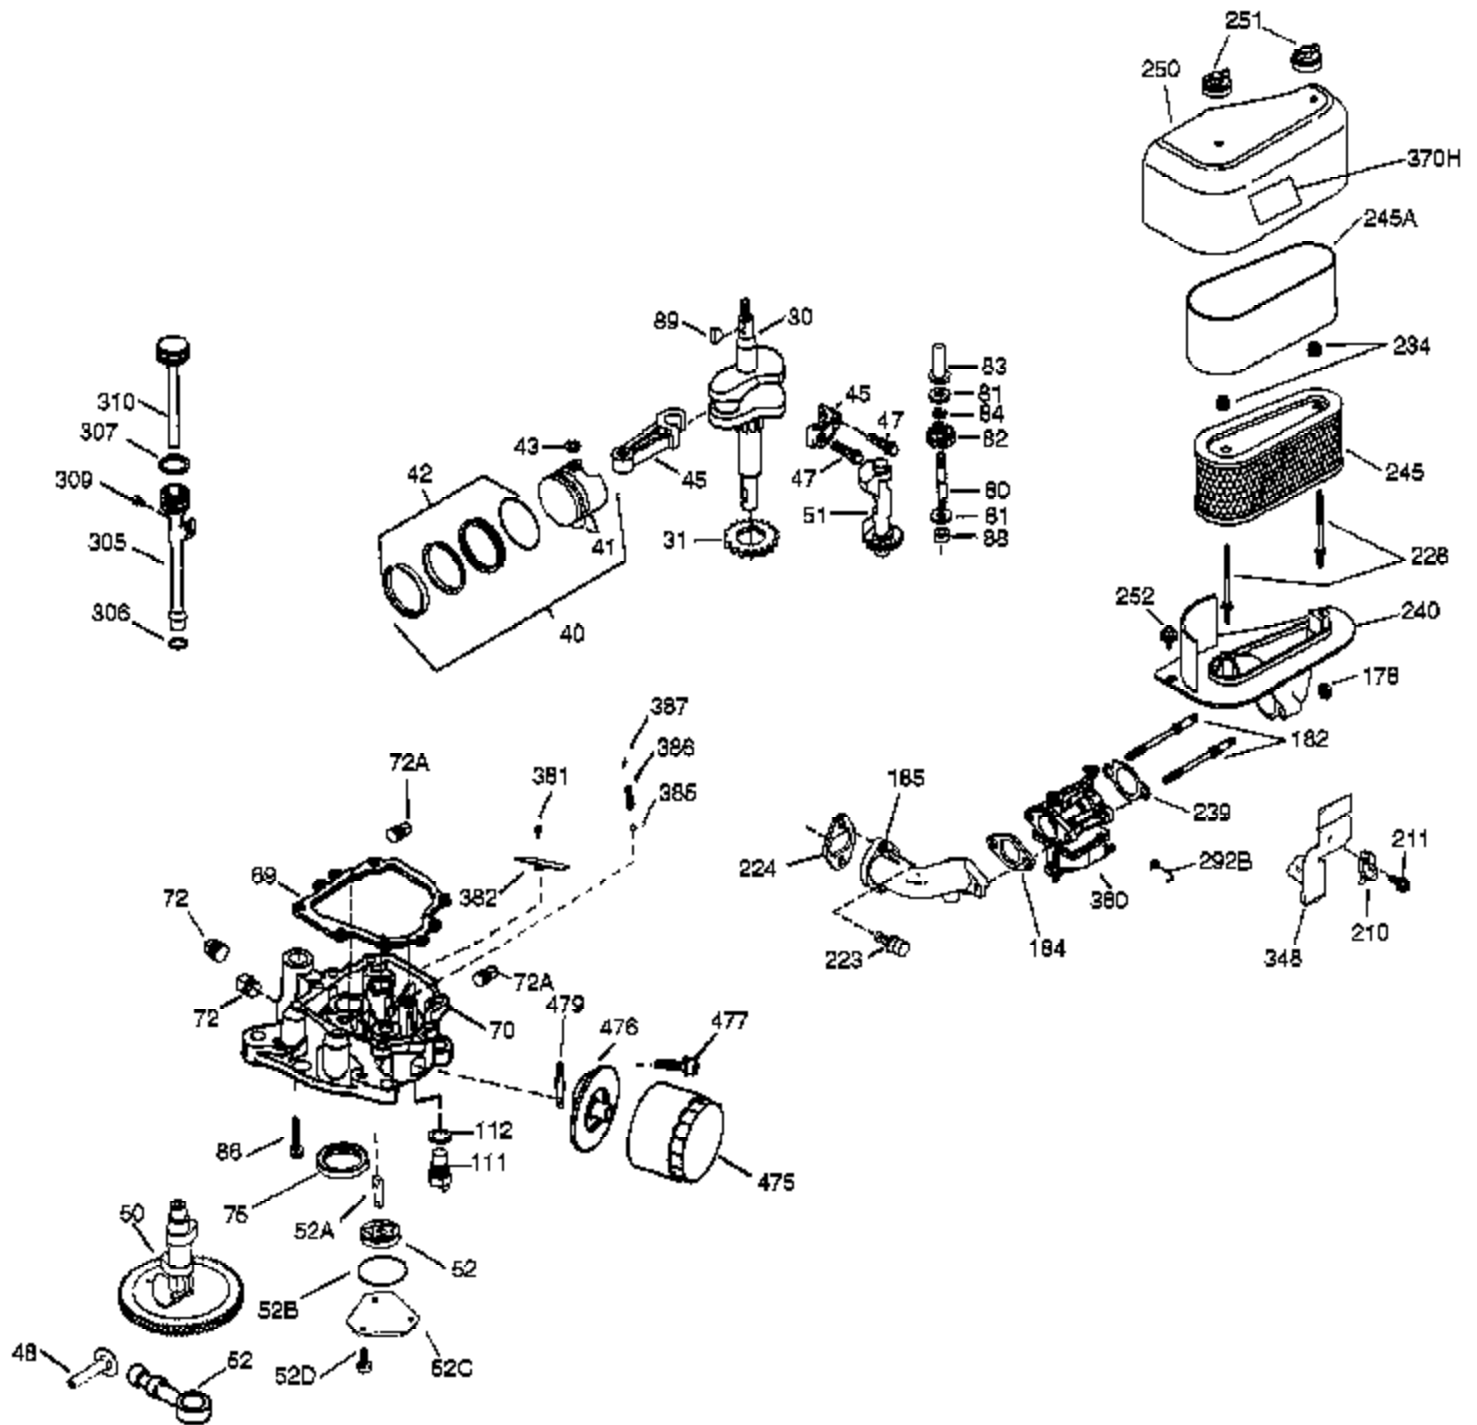

Ref #	Part Number	Qty	Description
30	36924	1	Crankshaft
31	35327	1	Counterbalance Gear
40	35776A	1	Piston, Pin & Ring Set (Std.)
40	35777A	1	Piston, Pin & Ring Set (.010" OS)
40	35778A	1	Piston, Pin & Ring Set (.020" OS)
41	35773A	1	Piston & Pin Ass'y. (Std.) (Incl. 43)
41	35774A	1	Piston & Pin Ass'y. (.010" OS) (Incl. 43)
41	35775A	1	Piston & Pin Ass'y. (.020" OS) (Incl. 43)
42	35779	1	Ring Set (Std.)
42	35780	1	Ring Set (.010" OS)
42	35781	1	Ring Set (.020" OS)
43	35772	2	Piston Pin Retaining Ring
45	36925	1	Connecting Rod Ass'y. (Incl. 47)
47	651033	2	Connecting Rod Bolt
48	35313	2	Valve Lifter
50	37078	1	Camshaft (MCR)
51	35315A	1	Counterbalance Weight
52	31356	1	Oil Pump Ass'y
62	650760	1	Screw, 8-32 x 3/8"
69	35317	1	* Mounting Flange Gasket
70	35970	1	Mounting Flange (Incl. 72, 75 & 80)
72	31927	1	Oil Drain Plug
75	35319	1	Oil Seal
80	35712	1	Governor Shaft
81	35479	2	Washer
82	35321	1	Governor Gear Ass'y.
83	35322	1	Governor Spool
84	29193	1	Retaining Ring
86	650833	7	Screw, 1/4-20 x 1-3/16"
88	31707A	1	Spacer
89	650592	1	Flywheel Key
178	650928	2	Lock Nut, 1/4-20
182	650925A	2	Screw, 1/4-20 x 27/32"
184	36352	1	* Carburetor To Intake Pipe Gasket
185	36940	1	Intake Pipe
210	27793	1	Conduit Clip
211	28942	1	Screw, 10-32 x 3/8"
223	650378	2	Screw, Torx T-30, 5/16-18 x 1-3/32"
224	36942	1	* Intake Pipe Gasket
228	650977	2	Air Cleaner Stud
234	650825	2	Nut & Lock Washer, 1/4-20
239	36358	1	* Air Cleaner Gasket
240	36355	1	Air Cleaner Body (Incl. 239)
245	36356	1	Air Cleaner Filter (Incl. 234)
245A	36357	1	Air Cleaner Filter
250	36359	1	Air Cleaner Cover
251	650886	2	Wing Nut, 1/4-20
252	650976	1	Screw, 1/4-20 x 19/32"
276A	31588	1	Locking Plate
286	36343	1	Cup & Screen
305	36945	1	Oil Fill Tube
306	36832	1	Fill Tube Gasket
307	35499	1	"O" Ring
309	650976	1	Screw, 1/4-20 x 19/32"
310	35973	1	Dipstick
380	640065A	1	Carburetor (Incl. 184)