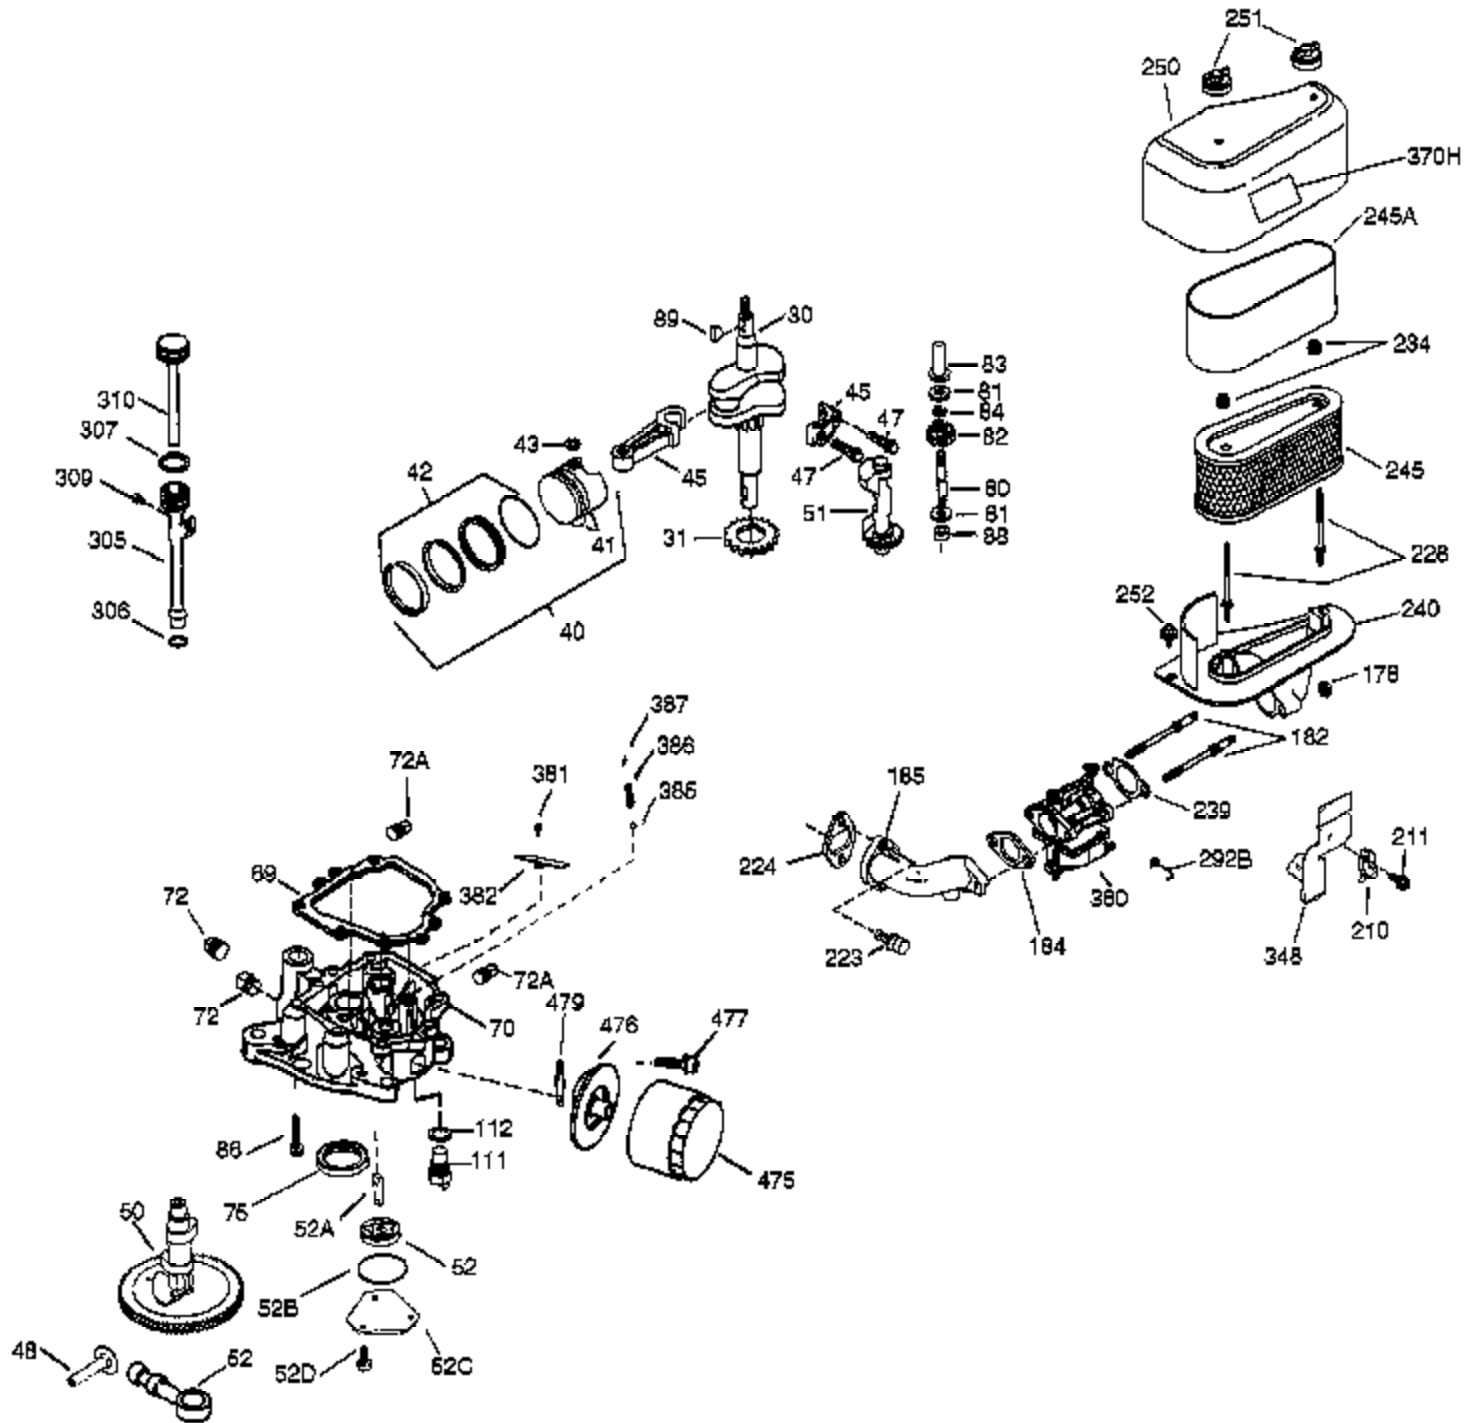

Ref #	Part Number	Qty	Description
181	30200	2	Screw, 10-24 x 9/16"
186	36941	1	Governor Link
200	37528	1	Control Bracket
200A	37299	1	Coil Bracket
209	650902	2	Screw, 10-32 x 7/16"
212A	36288	2	Bushing
260	37187	1	Blower Housing
262	30063	2	Screw, Torx T-30, 1/4-20 x 1/2"
263	36367	1	Trim Ring
264	650273	1	Screw, 5/16-18 x 5/8"
265	36944	1	Cylinder Head Cover
281	33013	1	Starter Bubble Cover
282	650760	1	Screw, 8-32 x 3/8"
286	37173	1	Cup & Screen
287	650561	3	Screw, 1/4-20 x 19/32"
290	29774	1	Fuel Line
291A	29774	1	Fuel Line
291	30705	1	Fuel Line
292	26460	6	Fuel Line Clamp
293A	650931	2	Screw, 8-32 x 1-1/2"
293	37297	1	Pulse Pump (Incl. 294)
294	35791	1	Pulse Pump Repair Kit
296	34279B	1	Fuel Filter (Incl. 292)
303	29634	1	Fuel Fitting
325	34246	1	Wire Clip
346	36413	1	Fuel Pump Bracket
346A	650561	1	Screw, 1/4-20 x 19/32"
370K	36695	1	Starter Decal
370G	35274	1	Oil Instruction Decal
390	590751	1	Rewind Starter
400	36947B	1	* Gasket Set (Incl. items marked PK i n notes) Incl. part #'s 27896 (2), 35317 (1), 35762 (2), 35952 (1), 36333 (1), 36352 (1), 36358 (1), 36932 (1), 36942 (1)
420	730225	1	SAE 30 4-Cycle Engine Oil (Quart)