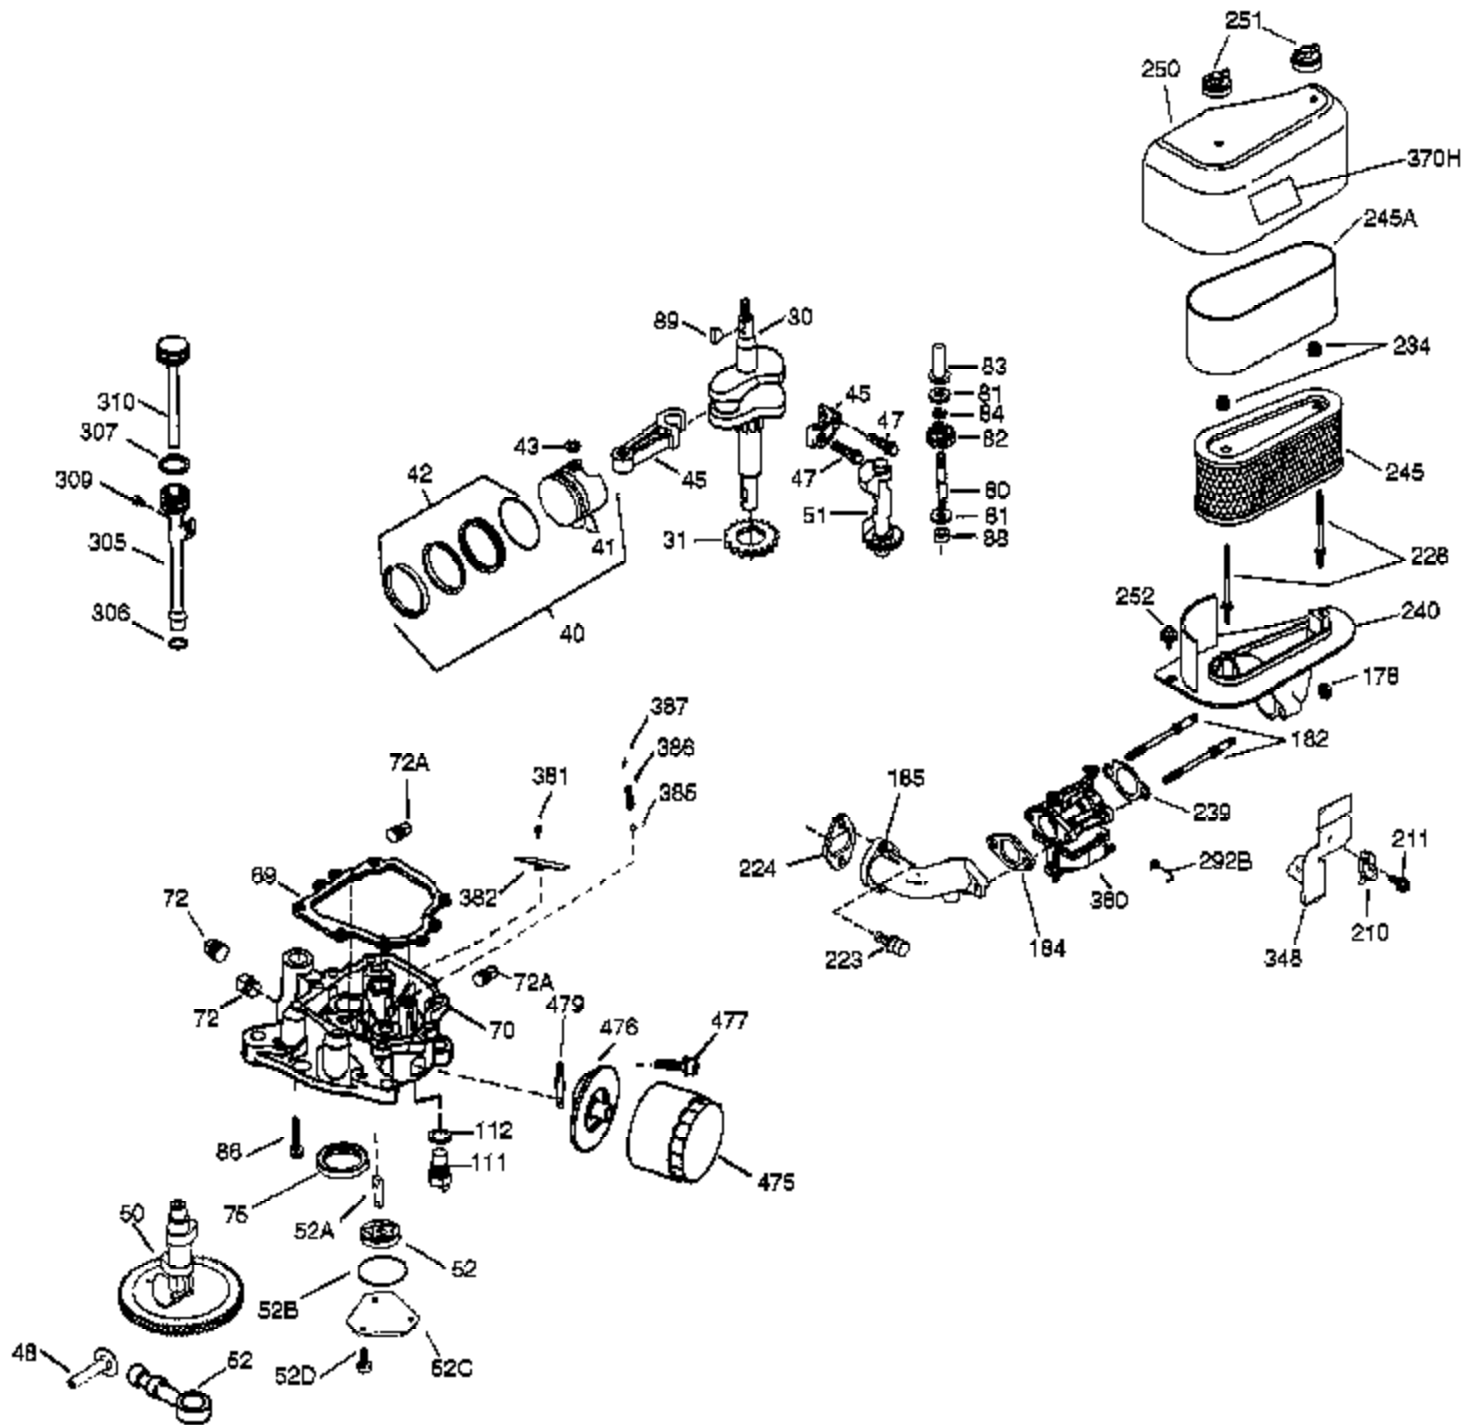

Ref #	Part Number	Qty	Description
30	36924	1	Crankshaft
31	35327	1	Counterbalance Gear
40	35776A	1	Piston, Pin & Ring Set (Std.)
40	35777A	1	Piston, Pin & Ring Set (.010" OS)
40	35778A	1	Piston, Pin & Ring Set (.020" OS)
41	35773A	1	Piston & Pin Ass'y. (Std.) (Incl. 43)
41	35774A	1	Piston & Pin Ass'y. (.010" OS) (Incl. 43)
41	35775A	1	Piston & Pin Ass'y. (.020" OS) (Incl. 43)
42	35779	1	Ring Set (Std.)
42	35780	1	Ring Set (.010" OS)
42	35781	1	Ring Set (.020" OS)
43	35772	2	Piston Pin Retaining Ring
45	36925	1	Connecting Rod Ass'y. (Incl. 47)
47	651033	2	Connecting Rod Bolt
48	35313	2	Valve Lifter
50	37078	1	Camshaft (MCR)
51	35315A	1	Counterbalance Weight
52	31356	1	Oil Pump Ass'y
62	650760	1	Screw, 8-32 x 3/8"
69	35317	1	* Mounting Flange Gasket
70	35970	1	Mounting Flange (Incl. 72, 75 & 80)
72	31927	1	Oil Drain Plug
75	35319	1	Oil Seal
80	35712	1	Governor Shaft
81	35479	2	Washer
82	35321	1	Governor Gear Ass'y.
83	35322	1	Governor Spool
84	29193	1	Retaining Ring
86	650833	7	Screw, 1/4-20 x 1-3/16"
88	31707A	1	Spacer
89	650592	1	Flywheel Key
178	650928	2	Lock Nut, 1/4-20
182	650925A	2	Screw, 1/4-20 x 27/32"
184	36352	1	* Carburetor To Intake Pipe Gasket
185	36940	1	Intake Pipe
210	27793	1	Conduit Clip
211	28942	1	Screw, 10-32 x 3/8"
223	650378	2	Screw, Torx T-30, 5/16-18 x 1-3/32"
224	36942	1	* Intake Pipe Gasket
228	650977	2	Air Cleaner Stud
234	650825	2	Nut & Lock Washer, 1/4-20
239	36358	1	* Air Cleaner Gasket
240	36355	1	Air Cleaner Body (Incl. 239)
245	36356	1	Air Cleaner Filter (Incl. 234)
245A	36357	1	Air Cleaner Filter
250	36359	1	Air Cleaner Cover
251	650886	2	Wing Nut, 1/4-20
252	650976	1	Screw, 1/4-20 x 19/32"
286	36343	1	Cup & Screen
305	36945	1	Oil Fill Tube
306	36832	1	Fill Tube Gasket
307	35499	1	"O" Ring
309	650976	1	Screw, 1/4-20 x 19/32"
310	35973	1	Dipstick
380	640065	1	Carburetor (Incl. 184)