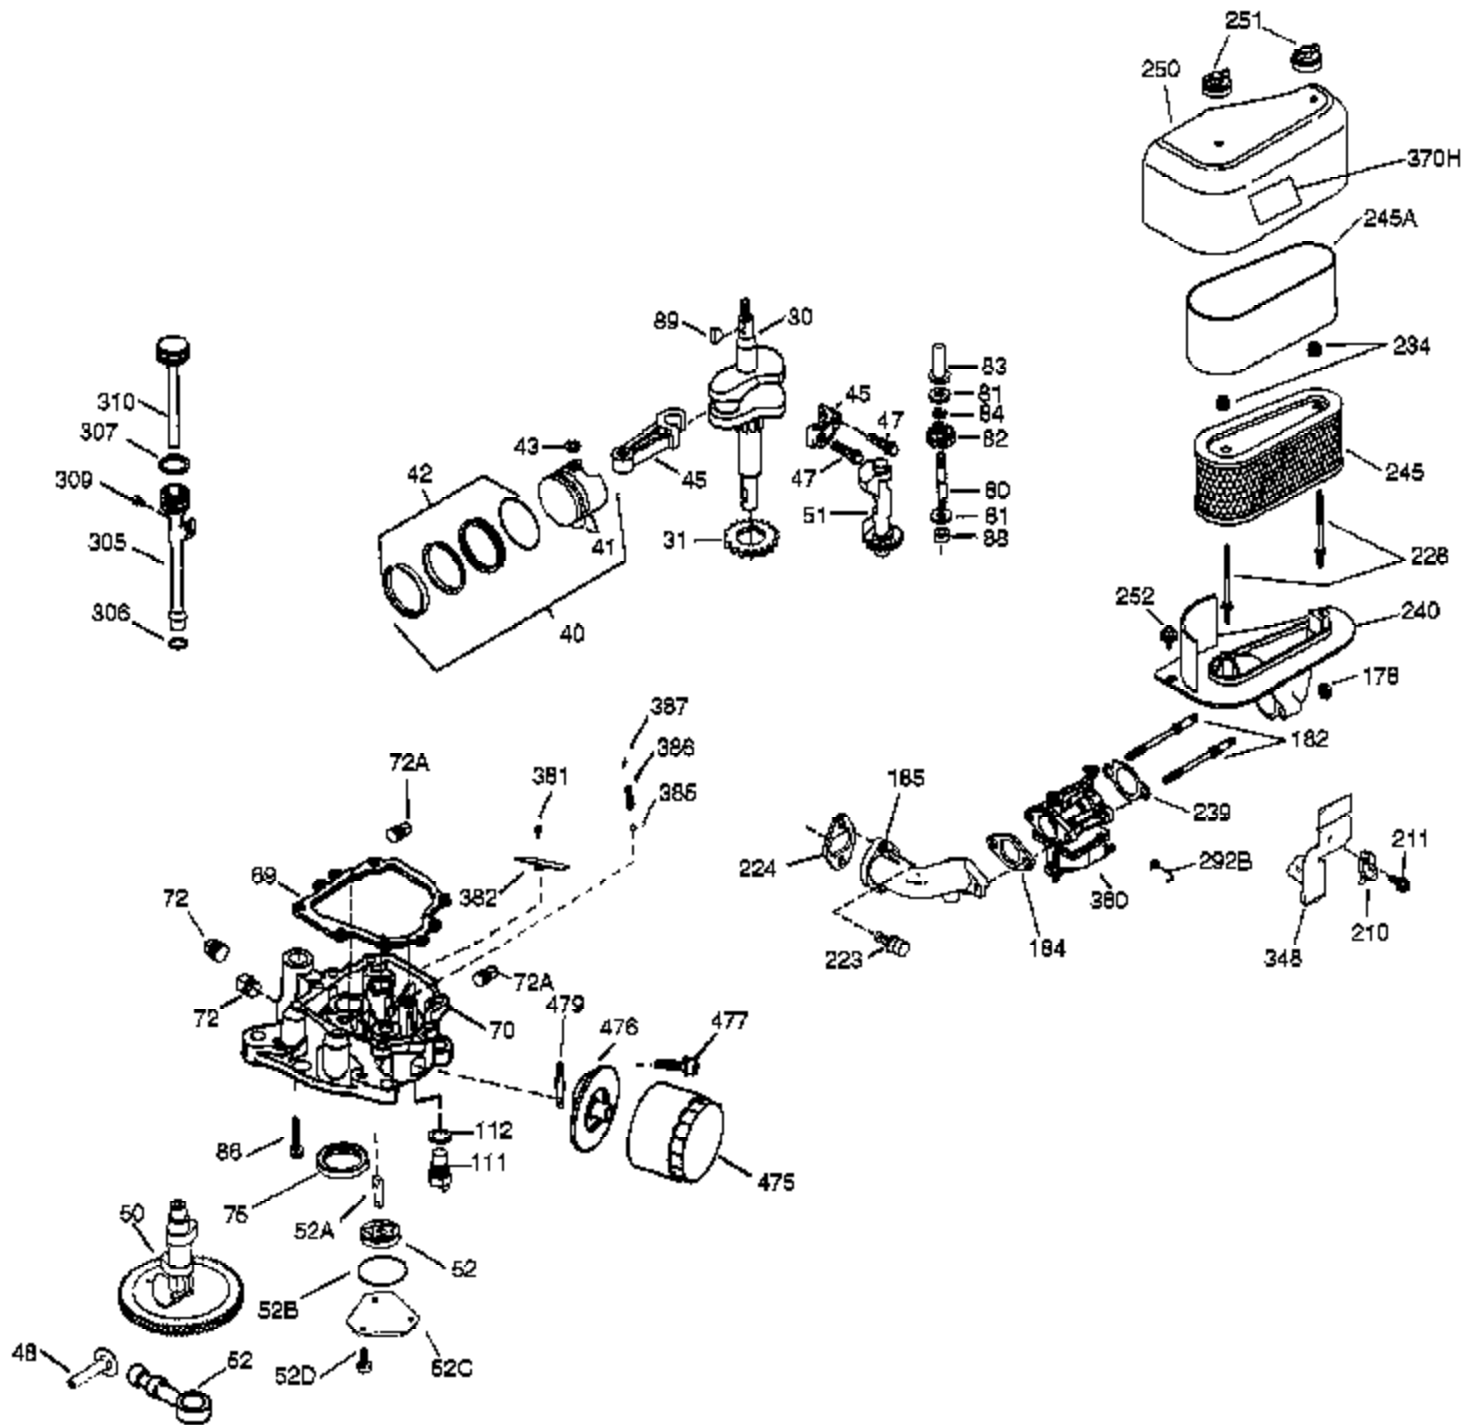

Ref #	Part Number	Qty	Description
30	36924	1	Crankshaft
31	35327	1	Counterbalance Gear
40	35776A	1	Piston, Pin & Ring Set (Std.)
40	35777A	1	Piston, Pin & Ring Set (.010" OS)
40	35778A	1	Piston, Pin & Ring Set (.020" OS)
41	35773A	1	Piston & Pin Ass'y. (Std.) (Incl. 43)
41	35774A	1	Piston & Pin Ass'y. (.010" OS) (Incl. 43)
41	35775A	1	Piston & Pin Ass'y. (.020" OS) (Incl. 43)
42	35779	1	Ring Set (Std.)
42	35780	1	Ring Set (.010" OS)
42	35781	1	Ring Set (.020" OS)
43	35772	2	Piston Pin Retaining Ring
45	36925	1	Connecting Rod Ass'y. (Incl. 47)
47	651033	2	Connecting Rod Bolt
48	35313	2	Valve Lifter
50	37078	1	Camshaft (MCR)
51	35315A	1	Counterbalance Weight
52	31356	1	Oil Pump Ass'y.
62	650760	1	Screw, 8-32 x 3/8"
69	35317	1	* Flange Gasket
70	35970	1	Mounting Flange (Incl. 72, 75 & 80)
72	31927	1	Oil Drain Plug
75	35319	1	Oil Seal
80	35712	1	Governor Shaft
81	35479	2	Washer
82	35321	1	Governor Gear Ass'y.
83	35322	1	Governor Spool
84	29193	1	Retaining Ring
86	650833	7	Screw, 1/4-20 x 1-3/16"
88	31707A	1	Spacer
89	650592	1	Flywheel Key
178	650928	2	Lock Nut, 1/4-20
182	650925A	2	Carburetor Mounting Stud
184	36352	1	* Carburetor To Intake Pipe Gasket
185	36940	1	Intake Pipe
210	27793	1	Conduit Clip
211	28942	1	Screw, 10-32 x 3/8"
223	650378	2	Screw, Torx T-30, 5/16-18 x 1-3/32"
224	36942	1	* Intake Pipe Gasket
228	650977	2	Air Cleaner Stud
234	650825	2	Nut & Lock Washer, 1/4-20
239	36358	1	* Air Cleaner Gasket
240	36355	1	Air Cleaner Body (Incl. 239)
245	36356	1	Air Cleaner Filter (Incl. 234)
245A	36357	1	Air Cleaner Filter
250	36359	1	Air Cleaner Cover
251	650886	2	Wing Nut, 1/4-20
252	650976	1	Screw, 1/4-20 x 19/32"
286	36343	1	Cup & Screen
305	36945	1	Oil Fill Tube
306	36832	1	"O" Ring
307	35499	1	"O" Ring
309	650976	1	Screw, 1/4-20 x 19/32"
310	35973	1	Dipstick
380	640065	1	Carburetor (Incl. 184)