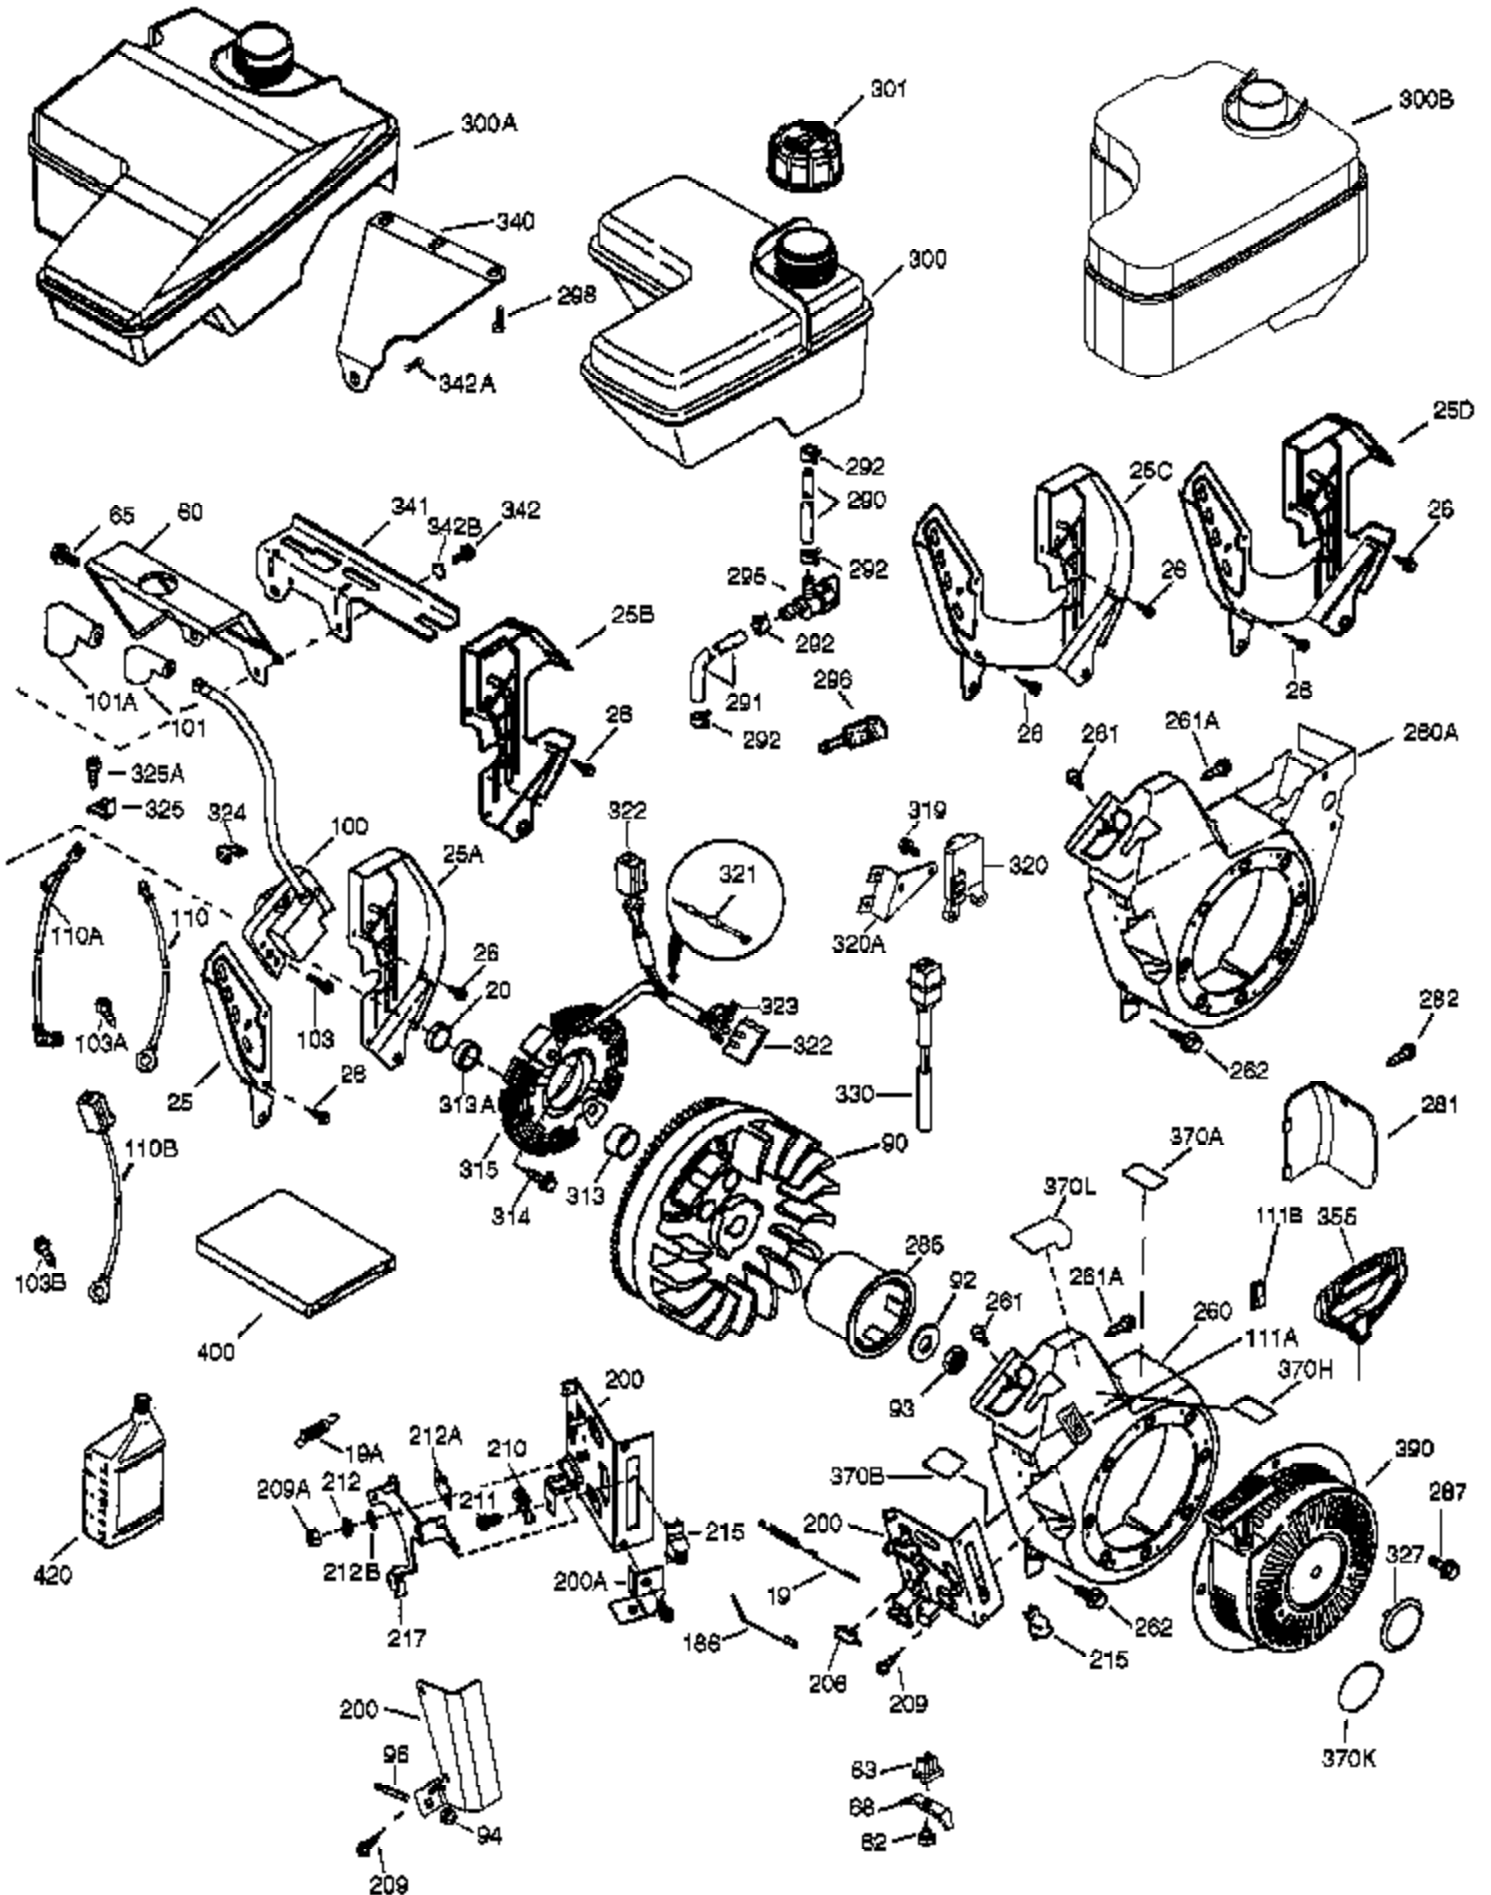

Engine Parts List #2

Engine Parts List #2

Ref #	Part Number	Qty	Description
19	37111	1	Throttle Spring
20	32600	1	Oil Seal
25A	36869	1	Air Baffle (Right)
25	36621	1	Air Baffle (Left)
26	30200	1	Screw, 10-24 x 9/16"
60	36623A	1	Blower Housing Extension
65	30200	1	Screw, 10-24 x 9/16"
90	611216	1	Flywheel
92	650815	1	Belleville Washer
93	650816	1	Flywheel Nut
100	34443B	1	Solid State Ignition
101	610118	1	Spark Plug Cover
103	651007	2	Screw, T-15, 10-24 x 15/16"
103A	651060	1	Screw, 10-32 x23/64"
110B	36874	1	Ground Wire
110	36230	1	Ground Wire
183	36867	1	Choke Bracket
186	36711	1	Governor Link
186B	36652	1	Choke Spring
200	36824A	1	Control Bracket (Incl. 206)
206	610973	1	Terminal
209	650821	2	Screw, 10-32 x 1/2"
215	32410	1	Control Knob
219	36868	1	Choke Rod
220	35438	1	Choke Knob
222	28820	2	Screw, 10-32 x 1/2"
260	36901	1	Blower Housing
261A	650821	1	Screw, 10-32 x 1/2"
261	651008	1	Screw, 1/4-20 x 31/64"
262	651008	2	Screw, 1/4-20 x 31/64"
281	36907	1	Starter Bubble Cover
282	651035	1	Screw, 6-32 x 25/64"
285	35985B	1	Starter Cup
287	651008	4	Screw, 1/4-20 x 31/64"
290	30705	1	Fuel Line
291	29774	1	Fuel Line
292	26460	4	Fuel Line Clamp
295	35857	1	Fuel Shut-Off Valve
300	37048	1	Fuel Tank (Incl. 292 & 301)
301	36246	1	Fuel Cap
313	34080	1	Spacer
325A	30200	1	Screw, 10-24 X 9/16"
325	37471	1	Fuel Line Bracket
328	35062	2	Ignition Key
329	610973	1	Terminal
335	36873	1	Carburetor Cover
338A	28942	1	Screw, 10-32 x 3/8"
338	650821	4	Screw, 10-32 x 1/2"
341	36644	1	Fuel Tank Bracket
342	651010	2	Screw, 1/4-20 x 7/8"
350	570682A	1	Primer Assembly
351	32180C	1	Primer Line
355	590574	1	Starter Handle (Mitten Grip)
364	36872	1	Carburetor Cover Bracket
365	650821	2	Screw, 10-32 x 1/2"
370A	36261	1	Identification Decal
370K	36695	1	Starter Decal
370B	36899	1	Speed Control Decal