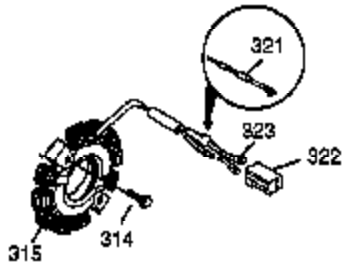

Ref #	Part Number	Qty	Description
3	650820	2	Screw, 1/4-20 x 1/2"
298	650665	2	Screw, 1/4-15 x 3/4"
301	36246	1	Fuel Cap
302	37098	1	Fuel Tank Extension
302A	650821	3	Screw, 10-32 x 1/2"
314	650873	1	Screw, 1/4-20 x 3/4"
315	611111	1	Alternator Coil (18 Watt)(Incl. 322 & 323)
322	611117	1	Connector Body
323	611118	1	Terminal
341	37093	1	Fuel Tank Bracket
342	792028	2	Screw, 5/16-18 x 7/8"
345A	650821	1	Screw, 10-32 x 1/2"
361	650990	2	Screw, T-30, 1/4-20 x 15/32"
369	651032	2	Screw, 12-16 x 5/8"
370t	37433	1	Starter Switch Decal
396	37102	1	Electric Starter Motor (220 Volt)