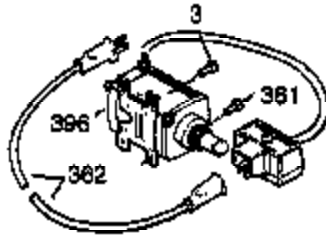

Ref #	Part Number	Qty	Description
3	650820	2	Screw, 1/4-20 x 1/2"
298	650665	2	Screw, 1/4-15 x 3/4"
301	36246	1	Fuel Cap
302	37098	1	Fuel Tank Extension
302A	650821	3	Screw, 10-32 x 1/2"
314	650873	1	Screw, 1/4-20 x 3/4"
315	611111	1	Alternator Coil (18 Watt)(Incl. 322 & 323)
322	611117	1	Connector Body
323	611118	1	Terminal
341	37093	1	Fuel Tank Bracket
342	792028	2	Screw, 5/16-18 x 7/8"
345A	650821	1	Screw, 10-32 x 1/2"
361	650990	2	Screw, T-30, 1/4-20 x 15/32"
369	651032	2	Screw, 12-16 x 5/8"
370t	37433	1	Starter Switch Decal
396	37102	1	Electric Starter Motor (220 Volt)