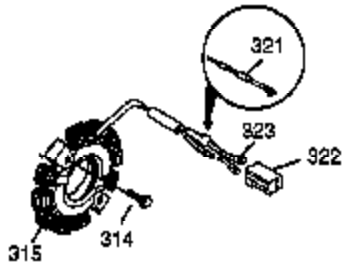

Ref #	Part Number	Qty	Description
3	650820	2	Screw, 1/4-20 x 1/2"
72A	28582	1	Oil Drain Plug
72B	28534	1	Oil Drain Plug
277A	650561	1	Screw, 1/4-20 x 19/32"
291	29774	1	Fuel Line
298	650665	2	Screw, 1/4-15 x 3/4"
301	35355	1	Fuel Cap
302	37098	1	Fuel Tank Extension
302A	650821	3	Screw, 10-32 x 1/2"
314	650873	2	Screw, 1/4-20 x 3/4"
315	611111	1	Alternator Coil (18 Watt) (Incl. 323)
323	611118	1	Terminal
342	792028	2	Screw, 5/16-18 x 7/8"
396	37105	1	Electric Starter Motor (Optional)