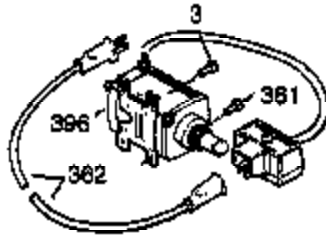

Ref #	Part Number	Qty	Description
3	650820	2	Screw, 1/4-20 x 1/2"
72A	28582	1	Oil Drain Plug
72B	28534	1	Oil Drain Plug
277A	650561	1	Screw, 1/4-20 x 19/32"
291	29774	1	Fuel Line
298	650665	2	Screw, 1/4-15 x 3/4"
301	35355	1	Fuel Cap
302	37098	1	Fuel Tank Extension
302A	650821	3	Screw, 10-32 x 1/2"
314	650873	2	Screw, 1/4-20 x 3/4"
315	611111	1	Alternator Coil (18 Watt) (Incl. 323)
323	611118	1	Terminal
342	792028	2	Screw, 5/16-18 x 7/8"
396	37105	1	Electric Starter Motor (Optional)