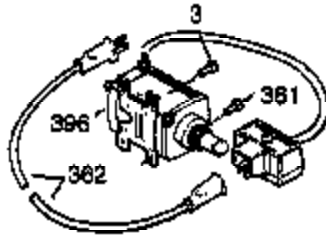

Ref #	Part Number	Qty	Description
3	650820	2	Screw, 1/4-20 x 1/2"
298	650665	2	Screw, 1/4-15 x 3/4"
301	36246	1	Fuel Cap
302	37098	1	Fuel Tank Extension
302A	650821	3	Screw, 10-32 x 1/2"
314	650873	1	Screw, 1/4-20 x 3/4"
315	611111	1	Alternator Coil (18 Watt) (Incl. 323)
323	611118	1	Terminal
341	37093	1	Fuel Tank Bracket
342	792028	2	Screw, 5/16-18 x 7/8"
345A	650821	1	Screw, 10-32 x 1/2"
361	650990	2	Screw, T-30, 1/4-20 x 15/32"
369	651032	2	Screw, 12-16 x 5/8"
370F	37226	1	Stop Decal
370T	37433	1	Starter Switch Decal