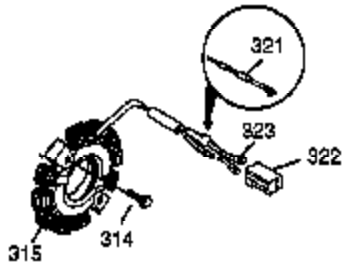

Ref #	Part Number	Qty	Description
3	650820	2	Screw, 1/4-20 x 1/2"
298	650665	2	Screw, 1/4-15 x 3/4"
301	36246	1	Fuel Cap
302	37098	1	Fuel Tank Extension
302A	650821	3	Screw, 10-32 x 1/2"
314	650873	1	Screw, 1/4-20 x 3/4"
315	611111	1	Alternator Coil (18 Watt) (Incl. 323)
323	611118	1	Terminal
341	37093	1	Fuel Tank Bracket
342	792028	2	Screw, 5/16-18 x 7/8"
345A	650821	1	Screw, 10-32 x 1/2"
361	650990	2	Screw, T-30, 1/4-20 x 15/32"
369	651032	2	Screw, 12-16 x 5/8"
370F	37226	1	Stop Decal
370T	37433	1	Starter Switch Decal