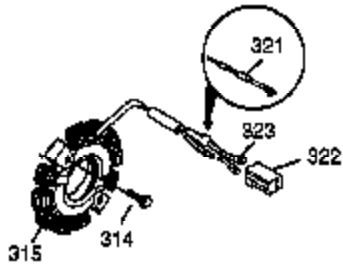

Ref #	Part Number	Qty	Description
3	650820	2	Screw, 1/4-20 x 1/2"
298	650665	2	Screw, 1/4-15 x 3/4"
301	36246	1	Fuel Cap
302	37098	1	Fuel Tank Extension
302A	650821	3	Screw, 10-32 x 1/2"
314	650873	1	Screw, 1/4-20 x 3/4"
315	611111	1	Alternator Coil (18 Watt) (Incl. 323)
323	611118	1	Terminal
341	37093	1	Fuel Tank Bracket
342	792028	2	Screw, 5/16-18 x 7/8"
345A	650821	1	Screw, 10-32 x 1/2"
361	650990	2	Screw, Torx T-30, 1/4-20 x 15/32"
369	651032	2	Screw
370F	37226	1	Stop Decal
370S	37434	1	Retainer Tie Decal
370T	37433	1	Starter Switch Decal