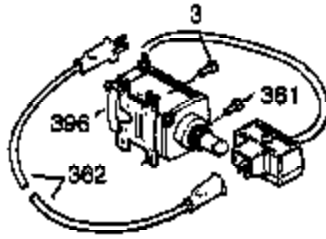

Ref #	Part Number	Qty	Description
3	650820	2	Screw, 1/4-20 x 1/2"
298	650665	2	Screw, 1/4-15 x 3/4"
301	35355	1	Fuel Cap
314	650873	1	Screw, 1/4-20 x 3/4"
315	611111	1	Alternator Coil (18 Watt) (Incl. 323)
323	611118	1	Terminal
341	35697	1	Fuel Tank Bracket
342	792028	2	Screw, 5/16-18 x 7/8"
345A	650876	2	Screw, 5/16-18 x 1-9/32"
396	33329E	1	Electric Starter Motor (Optional)