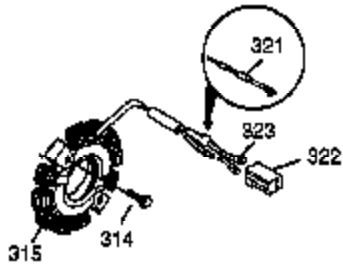

Ref #	Part Number	Qty	Description
3	650820	2	Screw, 1/4-20 x 1/2"
298	650665	2	Screw, 1/4-15 x 3/4"
301	35355	1	Fuel Cap
314	650873	1	Screw, 1/4-20 x 3/4"
315	611111	1	Alternator Coil (18 Watt) (Incl. 323)
323	611118	1	Terminal
341	35697	1	Fuel Tank Bracket
342	792028	2	Screw, 5/16-18 x 7/8"
345A	650876	2	Screw, 5/16-18 x 1-9/32"
396	33329E	1	Electric Starter Motor (Optional)