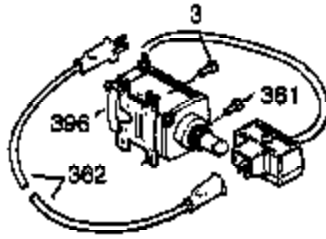

Ref #	Part Number	Qty	Description
3	650820	2	Screw, 1/4-20 x 1/2"
298	650665	2	Screw, 1/4-15 x 3/4"
301	35355	1	Fuel Cap
314	650873	1	Screw, 1/4-20 x 3/4"
315	611111	1	Alternator Coil (18 Watt) (Incl. 323)
323	611118	1	Terminal
341	35697	1	Fuel Tank Bracket
342	792028	2	Screw, 5/16-18 x 7/8"
345A	650876	2	Screw, 5/16-18 x 1-9/32"
370	36261	1	Identification Decal
900	0		Replacement engine NONE
900	0	1	Rep. SB 758214, order from 71-999