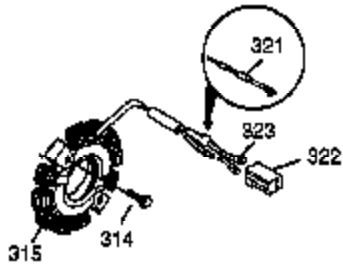

Ref #	Part Number	Qty	Description
3	650820	2	Screw, 1/4-20 x 1/2"
298	650665	2	Screw, 1/4-15 x 3/4"
301	35355	1	Fuel Cap
314	650873	1	Screw, 1/4-20 x 3/4"
315	611111	1	Alternator Coil (18 Watt) (Incl. 323)
323	611118	1	Terminal
341	35697	1	Fuel Tank Bracket
342	792028	2	Screw, 5/16-18 x 7/8"
345A	650876	2	Screw, 5/16-18 x 1-9/32"
370	36261	1	Identification Decal
900	0		Replacement engine NONE
900	0	1	Rep. SB 758214, order from 71-999