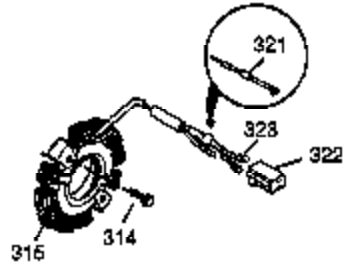

Ref #	Part Number	Qty	Description
3	650820	2	Screw, 1/4-20 x 1/2"
62	650760	1	Screw, 8-32 x 3/8"
63	28545	1	Grommet
92	650880	1	Lock Washer
93	650881	1	Flywheel Nut
110	35253	1	Ground Wire
182	650517	2	Screw, 1/4-20 x 27/32"
264	30063	1	Screw, Torx T-30, 1/4-20 x 1/2"
285	35985B	1	Starter Cup
290	30962	1	Fuel Line
292	26460	4	Fuel Line Clamp
314	650873	1	Screw, 1/4-20 x 3/4"
315	611111	1	Alternator Coil (18 Watt) (Incl. 323)
323	611118	1	Terminal
380	632536	1	Carburetor (Incl. 184)