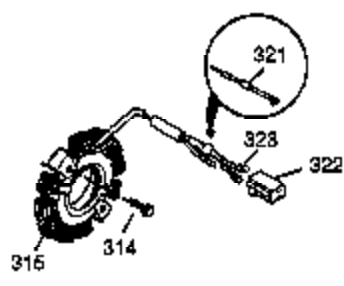

Ref #	Part Number	Qty	Description
3	650820	2	Screw, 1/4-20 x 1/2"
62	650760	1	Screw, 8-32 x 3/8"
63	28545	1	Grommet
92	650880	1	Lock Washer
93	650881	1	Flywheel Nut
110	35234	1	Ground Wire
129	650746	2	Screw, 5/16-18 x 1-3/8"
182	650517	2	Screw, 1/4-20 x 27/32"
285	35985B	1	Starter Cup
290	30962	1	Fuel Line
291	29774	1	Fuel Line
292	26460	4	Fuel Line Clamp
314	650873	2	Screw, 1/4-20 x 3/4"
315	611111	1	Alternator Coil (18 Watt) (Incl. 323)
323	611118	1	Terminal
370D	34414	1	Warning Decal
370E	35703	1	Control Decal
380	632536	1	Carburetor (Incl. 184)
396	33329D	1	Electric Starter Motor (Optional)