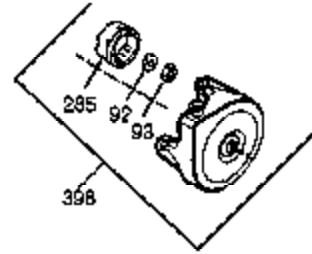

Ref #	Part Number	Qty	Description
3	650820	2	Screw, 1/4-20 x 1/2"
62	650760	1	Screw, 8-32 x 3/8"
63	28545	1	Grommet
92	650880	1	Lock Washer
93	650881	1	Flywheel Nut
110	35234	1	Ground Wire
129	650746	2	Screw, 5/16-18 x 1-3/8"
182	650517	2	Screw, 1/4-20 x 27/32"
285	35985B	1	Starter Cup
290	30962	1	Fuel Line
291	29774	1	Fuel Line
292	26460	4	Fuel Line Clamp
314	650873	2	Screw, 1/4-20 x 3/4"
315	611111	1	Alternator Coil (18 Watt) (Incl. 323)
323	611118	1	Terminal
370D	34414	1	Warning Decal
370E	35703	1	Control Decal
380	632536	1	Carburetor (Incl. 184)
396	33329D	1	Electric Starter Motor (Optional)