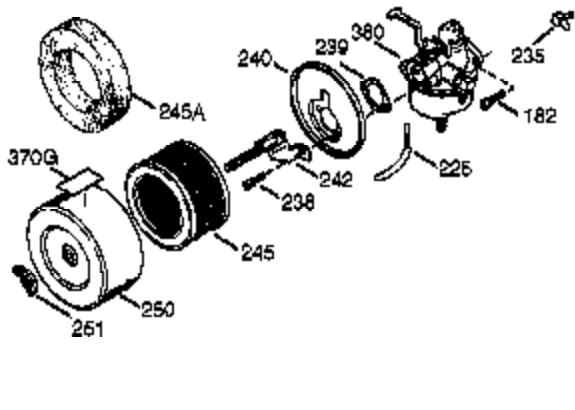

Ref #	Part Number	Qty	Description
3	650820	2	Screw, 1/4-20 x 1/2"
62	650760	1	Screw, 8-32 x 3/8"
63	28545	1	Grommet
92	650880	1	Lock Washer
93	650881	1	Flywheel Nut
110	35253	1	Ground Wire
182	650517	2	Screw, 1/4-20 x 27/32"
285	35985B	1	Starter Cup
290	30962	1	Fuel Line
291	29774	1	Fuel Line
292	26460	4	Fuel Line Clamp
314	650873	2	Screw, 1/4-20 x 3/4"
315	611104	1	Alternator Coil (3/5 Split)(Incl. 321 -323)
321	611161	1	Diode
322	611142	1	Connector Body
323	611118	2	Terminal
380	632536	1	Carburetor (Incl. 184)
396	33329D		Electric Starter Motor (Optional)