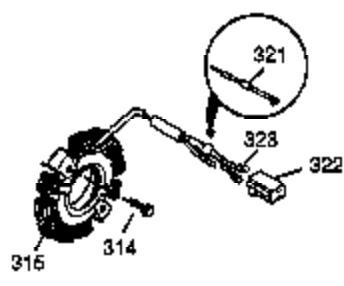

Ref #	Part Number	Qty	Description
3	650820	2	Screw, 1/4-20 x 1/2"
62	650760	1	Screw, 8-32 x 3/8"
63	28545	1	Grommet
92	650880	1	Lock Washer
93	650881	1	Flywheel Nut
110	35253	1	Ground Wire
182	650517	2	Screw, 1/4-20 x 27/32"
285	35985B	1	Starter Cup
290	30962	1	Fuel Line
291	29774	1	Fuel Line
292	26460	4	Fuel Line Clamp
314	650873	2	Screw, 1/4-20 x 3/4"
315	611104	1	Alternator Coil (3/5 Split)(Incl. 321 -323)
321	611161	1	Diode
322	611142	1	Connector Body
323	611118	2	Terminal
380	632536	1	Carburetor (Incl. 184)
396	33329D		Electric Starter Motor (Optional)