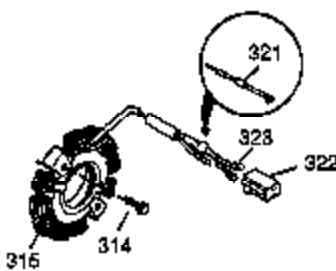

Ref #	Part Number	Qty	Description
3	650820	2	Screw, 1/4-20 x 1/2"
62	650760	1	Screw, 8-32 x 3/8"
63	28545	1	Grommet
92	650880	1	Lock Washer
93	650881	1	Flywheel Nut
110	35253	1	Ground Wire
182	650517	2	Screw, 1/4-20 x 27/32"
285	35985B	1	Starter Cup
290	30962	1	Fuel Line
292	26460	4	Fuel Line Clamp
314	650873	1	Screw, 1/4-20 x 3/4"
315	611111	1	Alternator Coil (18 Watt) (Incl. 323)
323	611118	1	Terminal
370D	34414	1	Warning Decal
370E	35703	1	Control Decal
380	632536	1	Carburetor (Incl. 184)
396	33329D	1	Electric Starter Motor (Optional)