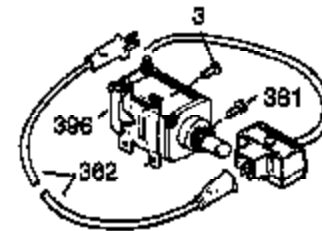

Ref #	Part Number	Qty	Description
3	650820	2	Screw, 1/4-20 x 1/2"
62	650760	1	Screw, 8-32 x 3/8"
63	28545	1	Grommet
92	650880	1	Lock Washer
93	650881	1	Flywheel Nut
110	35253	1	Ground Wire
182	650517	2	Screw, 1/4-20 x 27/32"
285	35985B	1	Starter Cup
290	30962	1	Fuel Line
292	26460	4	Fuel Line Clamp
314	650873	1	Screw, 1/4-20 x 3/4"
315	611111	1	Alternator Coil (18 Watt) (Incl. 323)
323	611118	1	Terminal
370D	34414	1	Warning Decal
370E	35703	1	Control Decal
380	632536	1	Carburetor (Incl. 184)
396	33329D	1	Electric Starter Motor (Optional)