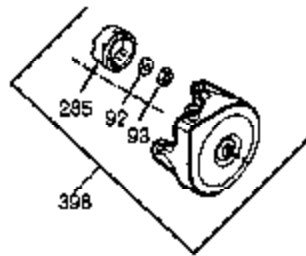

Ref #	Part Number	Qty	Description
3	650820	2	Screw, 1/4-20 x 1/2"
62	650760	1	Screw, 8-32 x 3/8"
63	28545	1	Grommet
92	650880	1	Lock Washer
93	650881	1	Flywheel Nut
110	35253	1	Ground Wire
182	650517	2	Screw, 1/4-20 x 27/32"
285	35985B	1	Starter Cup
290	30962	1	Fuel Line
292	26460	4	Fuel Line Clamp
314	650873	1	Screw, 1/4-20 x 3/4"
315	611111	1	Alternator Coil (18 Watt) (Incl. 323)
323	611118	1	Terminal
370D	34414	1	Warning Decal
370E	35703	1	Control Decal
380	632536	1	Carburetor (Incl. 184)
396	33329D	1	Electric Starter Motor (Optional)