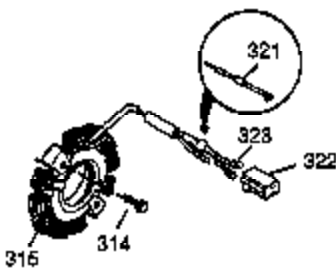

Ref #	Part Number	Qty	Description
3	650820	2	Screw, 1/4-20 x 1/2"
62	650760	1	Screw, 8-32 x 3/8"
63	28545	1	Grommet
92	650880	1	Lock Washer
93	650881	1	Flywheel Nut
110	35253	1	Ground Wire
110A	35285	1	Ground Wire
182	650517	2	Screw, 1/4-20 x 27/32"
285	35985B	1	Starter Cup
290	30962	1	Fuel Line
291	29774	1	Fuel Line
292	26460	4	Fuel Line Clamp
314	650873	1	Screw, 1/4-20 x 3/4"
315	611111	1	Alternator Coil (18 Watt) (Incl. 323)
323	611118	1	Terminal
370E	35703	1	Control Decal
370D	34414	1	Warning Decal
380	632536	1	Carburetor (Incl. 184)