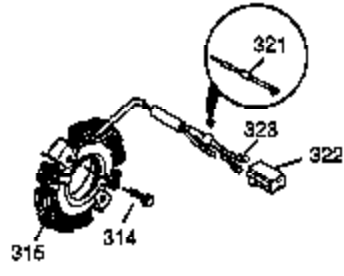

Ref #	Part Number	Qty	Description
3	650820	2	Screw, 1/4-20 x 1/2"
62	650760	1	Screw, 8-32 x 3/8"
63	28545	1	Grommet
92	650880	1	Lock Washer
93	650881	1	Flywheel Nut
110	35253	1	Ground Wire
129	650746	2	Screw, 5/16-18 x 1-3/8"
182	650517	2	Screw, 1/4-20 x 27/32"
264	30063	1	Screw, Torx T-30, 1/4-20 x 1/2"
285	35985B	1	Starter Cup
290	30962	1	Fuel Line
291	29774	1	Fuel Line
292	26460	4	Fuel Line Clamp
314	650873	1	Screw, 1/4-20 x 3/4"
315	611111	1	Alternator Coil (18 Watt) (Incl. 323)
323	611118	1	Terminal
370D	34414	1	Warning Decal
370E	35703	1	Control Decal
380	632536	1	Carburetor (Incl. 184)