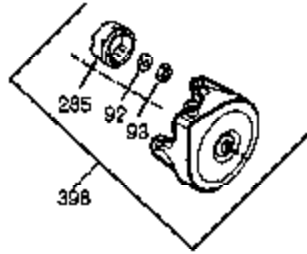

Ref #	Part Number	Qty	Description
3	650820	2	Screw, 1/4-20 x 1/2"
62	650760	1	Screw, 8-32 x 3/8"
63	28545	1	Grommet
92	650880	1	Lock Washer
93	650881	1	Flywheel Nut
110	35253	1	Ground Wire
129	650746	2	Screw, 5/16-18 x 1-3/8"
182	650517	2	Screw, 1/4-20 x 27/32"
264	30063	1	Screw, Torx T-30, 1/4-20 x 1/2"
285	35985B	1	Starter Cup
290	30962	1	Fuel Line
291	29774	1	Fuel Line
292	26460	4	Fuel Line Clamp
314	650873	1	Screw, 1/4-20 x 3/4"
315	611111	1	Alternator Coil (18 Watt) (Incl. 323)
323	611118	1	Terminal
370D	34414	1	Warning Decal
370E	35703	1	Control Decal
380	632536	1	Carburetor (Incl. 184)