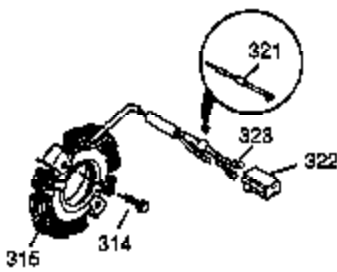

Ref #	Part Number	Qty	Description
3	650820	2	Screw, 1/4-20 x 1/2"
62	650760	1	Screw, 8-32 x 3/8"
63	28545	1	Grommet
64	30063	1	Screw, Torx T-30, 1/4-20 x 1/2"
92	650880	1	Lock Washer
93	650881	1	Flywheel Nut
110	35253	1	Ground Wire
110A	35285	1	Ground Wire
182	650517	2	Screw, 1/4-20 x 27/32"
285	35985	1	Starter Cup
286	35446	1	Starter Screen
290	30962	1	Fuel Line
292	26460	3	Fuel Line Clamp
314	650873	1	Screw, 1/4-20 x 3/4"
315	611111	1	Alternator Coil (18 Watt) (Incl. 323)
323	611118	1	Terminal
370D	34414	1	Warning Decal
370E	35344	1	Throttle Decal
380	632536	1	Carburetor (Incl. 184)
396	33329D	1	Electric Starter Motor Kit (120 Volt) (Opt.)