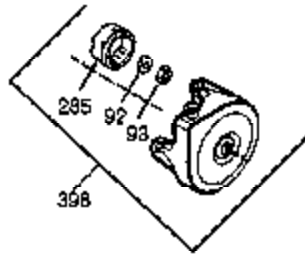

Ref #	Part Number	Qty	Description
3	650820	2	Screw, 1/4-20 x 1/2"
62	650760	1	Screw, 8-32 x 3/8"
63	28545	1	Grommet
64	30063	1	Screw, Torx T-30, 1/4-20 x 1/2"
92	650880	1	Lock Washer
93	650881	1	Flywheel Nut
110	35253	1	Ground Wire
110A	35285	1	Ground Wire
182	650517	2	Screw, 1/4-20 x 27/32"
285	35985	1	Starter Cup
286	35446	1	Starter Screen
290	30962	1	Fuel Line
292	26460	3	Fuel Line Clamp
314	650873	1	Screw, 1/4-20 x 3/4"
315	611111	1	Alternator Coil (18 Watt) (Incl. 323)
323	611118	1	Terminal
370D	34414	1	Warning Decal
370E	35344	1	Throttle Decal
380	632536	1	Carburetor (Incl. 184)
396	33329D	1	Electric Starter Motor Kit (120 Volt) (Opt.)