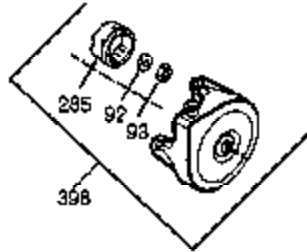

Ref #	Part Number	Qty	Description
3	650820	2	Screw, 1/4-20 x 1/2"
62	650760	1	Screw, 8-32 x 3/8"
63	28545	1	Grommet
64	30063	1	Screw, Torx T-30, 1/4-20 x 1/2"
92	650880	1	Lock Washer
93	650881	1	Flywheel Nut
110	35234	1	Ground Wire
110A	35285	1	Ground Wire
182	650517	2	Screw, 1/4-20 x 27/32"
285	35985	1	Starter Cup
286	35446	1	Starter Screen
290	30962	1	Fuel Line
291	29774	1	Fuel Line
292	26460	4	Fuel Line Clamp
314	650873	2	Screw, 1/4-20 x 3/4"
315	611146	1	Alternator Coil (Incl.321,322,323) 2.5 Amp, 35 Watt
321	611161	2	Diode
322	611142	1	Connector Body
323	611118	1	Terminal
370E	35703	1	Control Decal
370D	34414	1	Warning Decal
380	632536	1	Carburetor (Incl. 184)
396	33329D	1	Electric Starter Motor Kit (120 Volt) (Opt.)