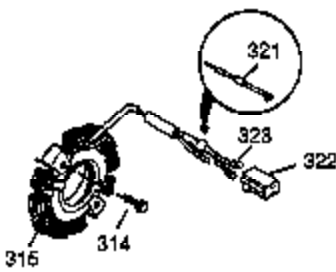

Ref #	Part Number	Qty	Description
3	650820	2	Screw, 1/4-20 x 1/2"
62	650760	1	Screw, 8-32 x 3/8"
63	28545	1	Grommet
64	30063	1	Screw, Torx T-30, 1/4-20 x 1/2"
92	650880	1	Lock Washer
93	650881	1	Flywheel Nut
110	35234	1	Ground Wire
110A	35285	1	Ground Wire
182	650517	2	Screw, 1/4-20 x 27/32"
285	35985	1	Starter Cup
286	35446	1	Starter Screen
290	30962	1	Fuel Line
291	29774	1	Fuel Line
292	26460	4	Fuel Line Clamp
314	650873	2	Screw, 1/4-20 x 3/4"
315	611146	1	Alternator Coil (Incl.321,322,323) 2.5 Amp, 35 Watt
321	611161	2	Diode
322	611142	1	Connector Body
323	611118	1	Terminal
370E	35703	1	Control Decal
370D	34414	1	Warning Decal
380	632536	1	Carburetor (Incl. 184)
396	33329D	1	Electric Starter Motor Kit (120 Volt) (Opt.)