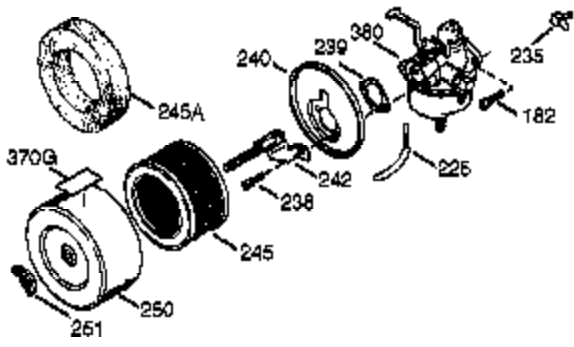

Ref #	Part Number	Qty	Description
3	650820	2	Screw, 1/4-20 x 1/2"
62	650760	1	Screw, 8-32 x 3/8"
63	28545	1	Grommet
64	30063	1	Screw, Torx T-30, 1/4-20 x 1/2"
92	650880	1	Lock Washer
93	650881	1	Flywheel Nut
110	35234	1	Ground Wire
110A	35285	1	Ground Wire
182	650517	2	Screw, 1/4-20 x 27/32"
285	35985	1	Starter Cup
286	35446	1	Starter Screen
290	30962	1	Fuel Line
291	29774	1	Fuel Line
292	26460	4	Fuel Line Clamp
314	650873	2	Screw, 1/4-20 x 3/4"
315	611146	1	Alternator Coil (Incl.321,322,323) 2.5 Amp, 35 Watt
321	611161	2	Diode
322	611142	1	Connector Body
323	611118	1	Terminal
370E	35703	1	Control Decal
370D	34414	1	Warning Decal
380	632536	1	Carburetor (Incl. 184)
396	33329D	1	Electric Starter Motor Kit (120 Volt) (Opt.)