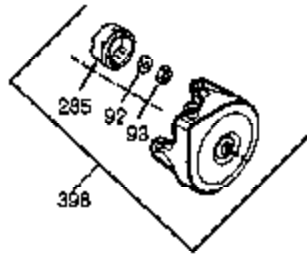

Ref #	Part Number	Qty	Description
3	650820	2	Screw, 1/4-20 x 1/2"
62	650760	1	Screw, 8-32 x 3/8"
63	28545	1	Grommet
64	30063	1	Screw, Torx T-30, 1/4-20 x 1/2"
92	650880	1	Lock Washer
93	650881	1	Flywheel Nut
110A	35285	1	Ground Wire
110	35253	1	Ground Wire
182	650517	2	Screw, 1/4-20 x 27/32"
285	35985	1	Starter Cup
286	35446	1	Starter Screen
290	30962	1	Fuel Line
292	26460	2	Fuel Line Clamp
314	650873	1	Screw, 1/4-20 x 3/4"
315	611111	1	Alternator Coil (18 Watt) (Incl. 323)
323	611118	1	Terminal
380	632536	1	Carburetor (Incl. 184)
396	33329D	1	Electric Starter Motor Kit (120 Volt) (Opt.)