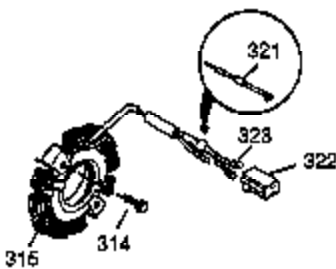

Ref #	Part Number	Qty	Description
3	650820	2	Screw, 1/4-20 x 1/2"
62	650760	1	Screw, 8-32 x 3/8"
63	28545	1	Grommet
64	30063	1	Screw, Torx T-30, 1/4-20 x 1/2"
92	650880	1	Lock Washer
93	650881	1	Flywheel Nut
110A	35285	1	Ground Wire
110	35253	1	Ground Wire
182	650517	2	Screw, 1/4-20 x 27/32"
285	35985	1	Starter Cup
286	35446	1	Starter Screen
290	30962	1	Fuel Line
292	26460	2	Fuel Line Clamp
314	650873	1	Screw, 1/4-20 x 3/4"
315	611111	1	Alternator Coil (18 Watt) (Incl. 323)
323	611118	1	Terminal
380	632536	1	Carburetor (Incl. 184)
396	33329D	1	Electric Starter Motor Kit (120 Volt) (Opt.)