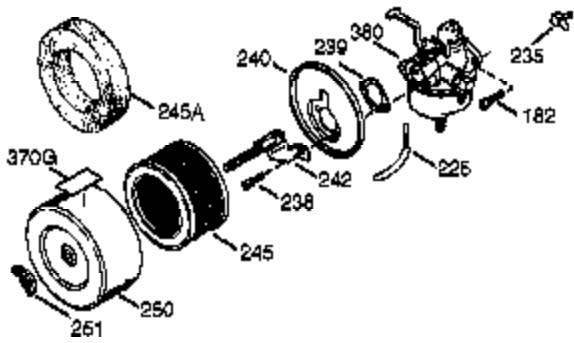

Ref #	Part Number	Qty	Description
3	650820	2	Screw, 1/4-20 x 1/2"
62	650760	1	Screw, 8-32 x 3/8"
63	28545	1	Grommet
64	30063	1	Screw, Torx T-30, 1/4-20 x 1/2"
92	650880	1	Lock Washer
93	650881	1	Flywheel Nut
110A	35285	1	Ground Wire
110	35253	1	Ground Wire
182	650517	2	Screw, 1/4-20 x 27/32"
285	35985	1	Starter Cup
286	35446	1	Starter Screen
290	30962	1	Fuel Line
292	26460	2	Fuel Line Clamp
314	650873	1	Screw, 1/4-20 x 3/4"
315	611111	1	Alternator Coil (18 Watt) (Incl. 323)
323	611118	1	Terminal
380	632536	1	Carburetor (Incl. 184)
396	33329D	1	Electric Starter Motor Kit (120 Volt) (Opt.)