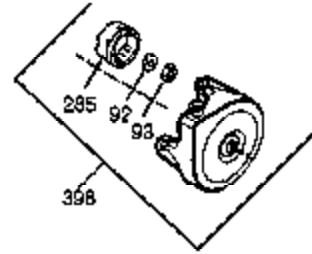

Ref #	Part Number	Qty	Description
3	650820	2	Screw, 1/4-20 x 1/2"
62	650760	1	Screw, 8-32 x 3/8"
63	28545	1	Grommet
64	30063	1	Screw, Torx T-30, 1/4-20 x 1/2"
92	650880	1	Lock Washer
93	650881	1	Flywheel Nut
110A	35285	1	Ground Wire
110	35253	1	Ground Wire
182	650517	2	Screw, 1/4-20 x 27/32"
285	35287	1	Starter Cup
286	35446	1	Starter Screen
290	30962	1	Fuel Line
292	26460	2	Fuel Line Clamp
314	650873	1	Screw, 1/4-20 x 3/4"
315	611111	1	Alternator Coil (18 Watt) (Incl. 323)
323	611118	1	Terminal
380	632536	1	Carburetor (Incl. 184)
396	33329D	1	Electric Starter Motor Kit (120 Volt) (Opt.)