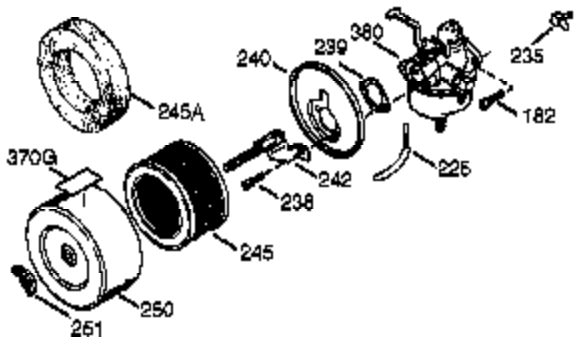

Ref #	Part Number	Qty	Description
3	650820	2	Screw, 1/4-20 x 1/2"
62	650760	1	Screw, 8-32 x 3/8"
63	28545	1	Grommet
64	30063	1	Screw, Torx T-30, 1/4-20 x 1/2"
92	650880	1	Lock Washer
93	650881	1	Flywheel Nut
110A	35285	1	Ground Wire
110	35253	1	Ground Wire
182	650517	2	Screw, 1/4-20 x 27/32"
285	35287	1	Starter Cup
286	35446	1	Starter Screen
290	30962	1	Fuel Line
292	26460	2	Fuel Line Clamp
314	650873	1	Screw, 1/4-20 x 3/4"
315	611111	1	Alternator Coil (18 Watt) (Incl. 323)
323	611118	1	Terminal
380	632536	1	Carburetor (Incl. 184)
396	33329D	1	Electric Starter Motor Kit (120 Volt) (Opt.)