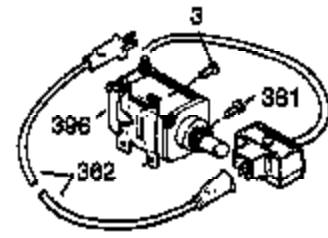

Ref #	Part Number	Qty	Description
3	650820	2	Screw, 1/4-20 x 1/2"
62	650760	1	Screw, 8-32 x 3/8"
63	28545	1	Grommet
64	30063	1	Screw, Torx T-30, 1/4-20 x 1/2"
92	650880	1	Lock Washer
93	650881	1	Flywheel Nut
110A	35285	1	Ground Wire
110	35253	1	Ground Wire
182	650517	2	Screw, 1/4-20 x 27/32"
285	35287	1	Starter Cup
286	35446	1	Starter Screen
290	30962	1	Fuel Line
292	26460	2	Fuel Line Clamp
314	650873	1	Screw, 1/4-20 x 3/4"
315	611111	1	Alternator Coil (18 Watt) (Incl. 323)
323	611118	1	Terminal
380	632536	1	Carburetor (Incl. 184)
396	33329D	1	Electric Starter Motor Kit (120 Volt) (Opt.)