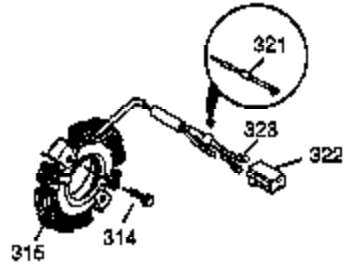

Ref #	Part Number	Qty	Description
3	650820	2	Screw, 1/4-20 x 1/2"
62	650760	1	Screw, 8-32 x 3/8"
63	28545	1	Grommet
64	30063	1	Screw, Torx T-30, 1/4-20 x 1/2"
92	650880	1	Lock Washer
93	650881	1	Flywheel Nut
110A	35285	1	Ground Wire
110	35253	1	Ground Wire
182	650517	2	Screw, 1/4-20 x 27/32"
285	35287	1	Starter Cup
286	35446	1	Starter Screen
290	30962	1	Fuel Line
292	26460	2	Fuel Line Clamp
314	650873	1	Screw, 1/4-20 x 3/4"
315	611111	1	Alternator Coil (18 Watt) (Incl. 323)
323	611118	1	Terminal
380	632536	1	Carburetor (Incl. 184)
396	33329D	1	Electric Starter Motor Kit (120 Volt) (Opt.)