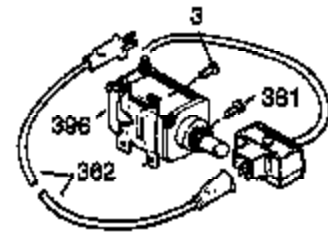

Ref #	Part Number	Qty	Description
3	650820	2	Screw, 1/4-20 x 1/2"
62	650760	1	Screw, 8-32 x 3/8"
63	28545	1	Grommet
64	30063	1	Screw, Torx T-30, 1/4-20 x 1/2"
92	650880	1	Lock Washer
93	650881	1	Flywheel Nut
110	35253	1	Ground Wire
110A	35285	1	Ground Wire
182	650517	2	Screw, 1/4-20 x 27/32"
285	35287	1	Starter Cup
286	35446	1	Starter Screen
290	30962	1	Fuel Line
291	29774	1	Fuel Line
292	26460	4	Fuel Line Clamp
314	650873	1	Screw, 1/4-20 x 3/4"
315	611111	1	Alternator Coil (18 Watt) (Incl. 323)
323	611118	1	Terminal
370E	35703	1	Control Decal
380	632511	1	Carburetor (Incl. 184)