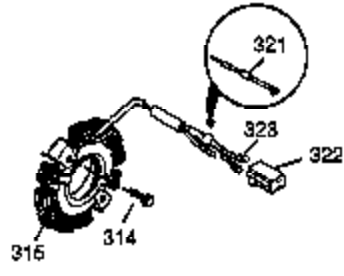

Ref #	Part Number	Qty	Description
3	650820	2	Screw, 1/4-20 x 1/2"
62	650760	1	Screw, 8-32 x 3/8"
63	28545	1	Grommet
64	30063	1	Screw, Torx T-30, 1/4-20 x 1/2"
92	650880	1	Lock Washer
93	650881	1	Flywheel Nut
110	35253	1	Ground Wire
110A	35285	1	Ground Wire
182	650517	2	Screw, 1/4-20 x 27/32"
285	35287	1	Starter Cup
286	35446	1	Starter Screen
290	30962	1	Fuel Line
291	29774	1	Fuel Line
292	26460	4	Fuel Line Clamp
314	650873	1	Screw, 1/4-20 x 3/4"
315	611111	1	Alternator Coil (18 Watt) (Incl. 323)
323	611118	1	Terminal
370E	35703	1	Control Decal
380	632511	1	Carburetor (Incl. 184)