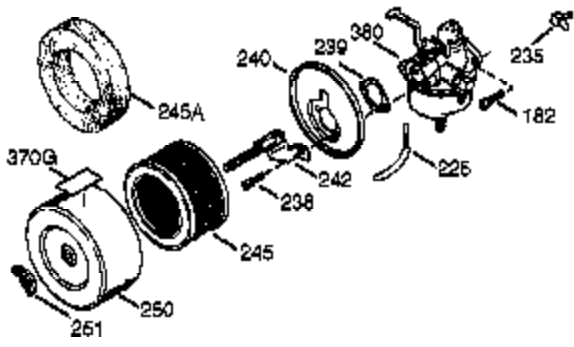

Ref #	Part Number	Qty	Description
3	650820	2	Screw, 1/4-20 x 1/2"
62	650760	1	Screw, 8-32 x 3/8"
63	28545	1	Grommet
64	30063	1	Screw, Torx T-30, 1/4-20 x 1/2"
92	650880	1	Lock Washer
93	650881	1	Flywheel Nut
110	35253	1	Ground Wire
110A	35285	1	Ground Wire
182	650517	2	Screw, 1/4-20 x 27/32"
285	35287	1	Starter Cup
286	35446	1	Starter Screen
290	30962	1	Fuel Line
291	29774	1	Fuel Line
292	26460	4	Fuel Line Clamp
314	650873	1	Screw, 1/4-20 x 3/4"
315	611111	1	Alternator Coil (18 Watt) (Incl. 323)
323	611118	1	Terminal
370E	35703	1	Control Decal
380	632511	1	Carburetor (Incl. 184)