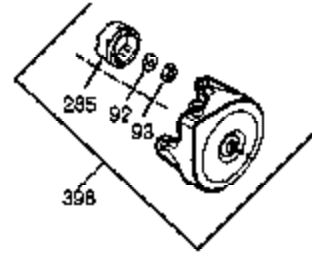

Ref #	Part Number	Qty	Description
3	650820	2	Screw, 1/4-20 x 1/2"
62	650760	1	Screw, 8-32 x 3/8"
63	28545	1	Grommet
64	30063	1	Screw, Torx T-30, 1/4-20 x 1/2"
92	650880	1	Lock Washer
93	650881	1	Flywheel Nut
110	35253	1	Ground Wire
110A	35285	1	Ground Wire
182	650517	2	Screw, 1/4-20 x 27/32"
285	35287	1	Starter Cup
286	35446	1	Starter Screen
290	30962	1	Fuel Line
291	29774	1	Fuel Line
292	26460	4	Fuel Line Clamp
314	650873	1	Screw, 1/4-20 x 3/4"
315	611111	1	Alternator Coil (18 Watt) (Incl. 323)
323	611118	1	Terminal
370E	35703	1	Control Decal
380	632511	1	Carburetor (Incl. 184)