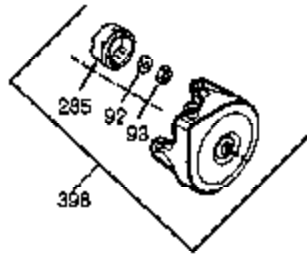

Ref #	Part Number	Qty	Description
370D	34686	1	Name Decal
380	632511	1	Carburetor (Incl. 184)
390	590630	1	Rewind Starter
400	35331B	1	*Gasket Set (Incl. items marked PK in notes) Incl. part #'s 27272A (1), 27896A (2), 28264 (2), 33263 (1), 33481 (4), 33484 (1), 33509 (1), 33515A (1), 33629 (2), 34410 (1), 34912 (1), 35295 (2), 35299B (1), 35306A (1), 35317 (1), 35683 (1), 35762 (2)
401	35332	1	* "O" Ring Kit (Also Incl. in 400) 28264 (2), 33481 (4), 33484 (1), 33509 (1), 34410 (1), 35295 (2), 35299B (1)
420	730226	1	SAE 5W30 4-Cycle Engine Oil (Quart)