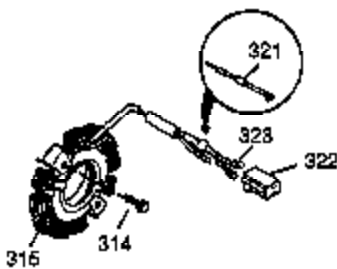

Ref #	Part Number	Qty	Description
370D	34686	1	Name Decal
380	632511	1	Carburetor (Incl. 184)
390	590630	1	Rewind Starter
400	35331B	1	*Gasket Set (Incl. items marked PK in notes) Incl. part #'s 27272A (1), 27896A (2), 28264 (2), 33263 (1), 33481 (4), 33484 (1), 33509 (1), 33515A (1), 33629 (2), 34410 (1), 34912 (1), 35295 (2), 35299B (1), 35306A (1), 35317 (1), 35683 (1), 35762 (2)
401	35332	1	* "O" Ring Kit (Also Incl. in 400) 28264 (2), 33481 (4), 33484 (1), 33509 (1), 34410 (1), 35295 (2), 35299B (1)
420	730226	1	SAE 5W30 4-Cycle Engine Oil (Quart)