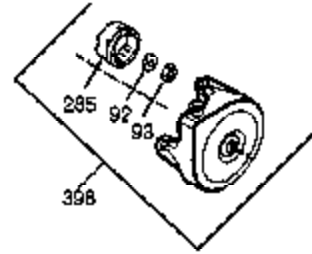

Ref #	Part Number	Qty	Description
370D	34686	1	Name Decal
380	632511	1	Carburetor (Incl. 184)
390	590630	1	Rewind Starter
400	35331B	1	*Gasket Set (Incl. items marked PK in notes) Incl. part #'s 27272A (1), 27896A (2), 28264 (2), 33263 (1), 33481 (4), 33484 (1), 33509 (1), 33515A (1), 33629 (2), 34410 (1), 34912 (1), 35295 (2), 35299B (1), 35306A (1), 35317 (1), 35683 (1), 35762 (2)
401	35332	1	* "O" Ring Kit (Also Incl. in 400) 28264 (2), 33481 (4), 33484 (1), 33509 (1), 34410 (1), 35295 (2), 35299B (1)
420	730226	1	SAE 5W30 4-Cycle Engine Oil (Quart)