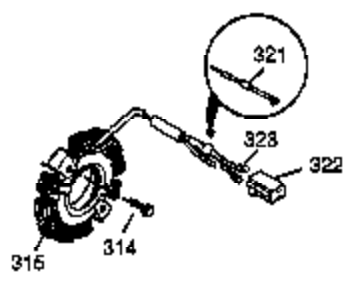

Ref #	Part Number	Qty	Description
370D	34686	1	Name Decal
380	632511	1	Carburetor (Incl. 184)
390	590630	1	Rewind Starter
400	35331B	1	*Gasket Set (Incl. items marked PK in notes) Incl. part #'s 27272A (1), 27896A (2), 28264 (2), 33263 (1), 33481 (4), 33484 (1), 33509 (1), 33515A (1), 33629 (2), 34410 (1), 34912 (1), 35295 (2), 35299B (1), 35306A (1), 35317 (1), 35683 (1), 35762 (2)
401	35332	1	* "O" Ring Kit (Also Incl. in 400) 28264 (2), 33481 (4), 33484 (1), 33509 (1), 34410 (1), 35295 (2), 35299B (1)
420	730226	1	SAE 5W30 4-Cycle Engine Oil (Quart)