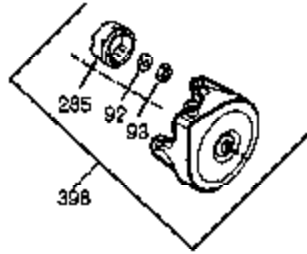

Ref #	Part Number	Qty	Description
3	650820	2	Screw, 1/4-20 x 1/2"
62	650760	1	Screw, 8-32 x 3/8"
63	28545	1	Grommet
64	30063	1	Screw, Torx T-30, 1/4-20 x 1/2"
92	650880	1	Lock Washer
93	650881	1	Flywheel Nut
110	35253	1	Ground Wire
110A	35285	1	Ground Wire
182	650517	2	Screw, 1/4-20 x 27/32"
285	35287	1	Starter Cup
286	35446	1	Starter Screen
290	30962	1	Fuel Line
291	29774	1	Fuel Line
292	26460	4	Fuel Line Clamp
314	650873	1	Screw, 1/4-20 x 3/4"
315	611111	1	Alternator Coil (18 Watt) (Incl. 323)
323	611118	1	Terminal
370E	35703	1	Control Decal
370D	34686	1	Name Decal
380	632511	1	Carburetor (Incl. 184)