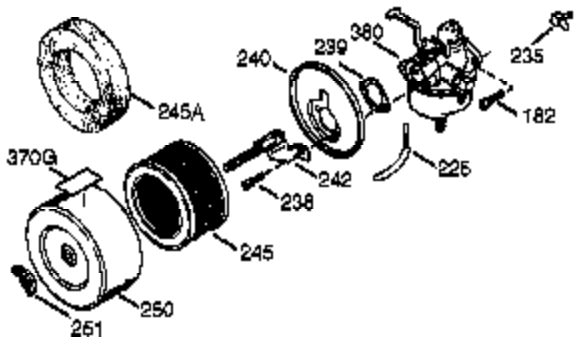

Ref #	Part Number	Qty	Description
3	650820	2	Screw, 1/4-20 x 1/2"
62	650760	1	Screw, 8-32 x 3/8"
63	28545	1	Grommet
64	30063	1	Screw, Torx T-30, 1/4-20 x 1/2"
92	650880	1	Lock Washer
93	650881	1	Flywheel Nut
110	35253	1	Ground Wire
110A	35285	1	Ground Wire
182	650517	2	Screw, 1/4-20 x 27/32"
285	35287	1	Starter Cup
286	35446	1	Starter Screen
290	30962	1	Fuel Line
291	29774	1	Fuel Line
292	26460	4	Fuel Line Clamp
314	650873	1	Screw, 1/4-20 x 3/4"
315	611111	1	Alternator Coil (18 Watt) (Incl. 323)
323	611118	1	Terminal
370E	35703	1	Control Decal
370D	34686	1	Name Decal
380	632511	1	Carburetor (Incl. 184)