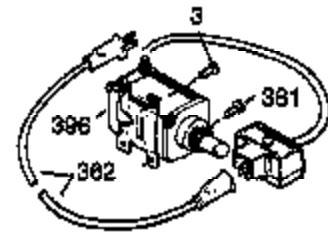

Ref #	Part Number	Qty	Description
3	650820	2	Screw, 1/4-20 x 1/2"
62	650760	1	Screw, 8-32 x 3/8"
63	28545	1	Grommet
64	30063	1	Screw, Torx T-30, 1/4-20 x 1/2"
92	650880	1	Lock Washer
93	650881	1	Flywheel Nut
110	35253	1	Ground Wire
110A	35285	1	Ground Wire
182	650517	2	Screw, 1/4-20 x 27/32"
285	35287	1	Starter Cup
286	35446	1	Starter Screen
290	30962	1	Fuel Line
291	29774	1	Fuel Line
292	26460	4	Fuel Line Clamp
314	650873	1	Screw, 1/4-20 x 3/4"
315	611111	1	Alternator Coil (18 Watt) (Incl. 323)
323	611118	1	Terminal
370E	35703	1	Control Decal
370D	34686	1	Name Decal
380	632511	1	Carburetor (Incl. 184)