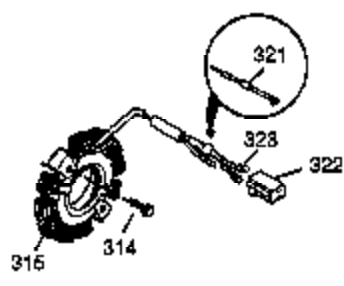

Ref #	Part Number	Qty	Description
3	650820	2	Screw, 1/4-20 x 1/2"
62	650760	1	Screw, 8-32 x 3/8"
63	28545	1	Grommet
64	30063	1	Screw, Torx T-30, 1/4-20 x 1/2"
92	650880	1	Lock Washer
93	650881	1	Flywheel Nut
110	35253	1	Ground Wire
110A	35285	1	Ground Wire
182	650517	2	Screw, 1/4-20 x 27/32"
285	35287	1	Starter Cup
286	35446	1	Starter Screen
290	30962	1	Fuel Line
291	29774	1	Fuel Line
292	26460	4	Fuel Line Clamp
314	650873	1	Screw, 1/4-20 x 3/4"
315	611111	1	Alternator Coil (18 Watt) (Incl. 323)
323	611118	1	Terminal
370E	35703	1	Control Decal
370D	34686	1	Name Decal
380	632511	1	Carburetor (Incl. 184)