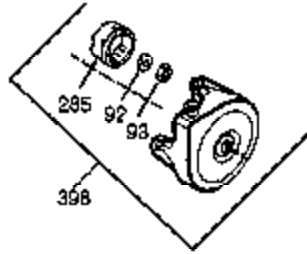

Ref #	Part Number	Qty	Description
3	650820	2	Screw, 1/4-20 x 1/2"
62	650760	1	Screw, 8-32 x 3/8"
63	28545	1	Grommet
64	30063	1	Screw, Torx T-30, 1/4-20 x 1/2"
92	650880	1	Lock Washer
93	650881	1	Flywheel Nut
110	35234	1	Ground Wire
129	650746	2	Screw, 5/16-18 x 1-3/8"
182	650517	2	Screw, 1/4-20 x 27/32"
285	35287	1	Starter Cup
286	35446	1	Starter Screen
290	30962	1	Fuel Line
291	29774	1	Fuel Line
292	26460	4	Fuel Line Clamp
314	650873	1	Screw, 1/4-20 x 3/4"
315	611111	1	Alternator Coil (18 Watt)(Incl. 323)
323	611118	1	Terminal
380	632536	1	Carburetor (Incl. 184)
396	33329D	1	Electric Starter Motor Kit (120 Volt) (Opt.)