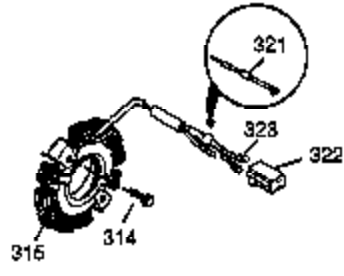

Ref #	Part Number	Qty	Description
3	650820	2	Screw, 1/4-20 x 1/2"
62	650760	1	Screw, 8-32 x 3/8"
63	28545	1	Grommet
64	30063	1	Screw, Torx T-30, 1/4-20 x 1/2"
92	650880	1	Lock Washer
93	650881	1	Flywheel Nut
110	35234	1	Ground Wire
129	650746	2	Screw, 5/16-18 x 1-3/8"
182	650517	2	Screw, 1/4-20 x 27/32"
285	35287	1	Starter Cup
286	35446	1	Starter Screen
290	30962	1	Fuel Line
291	29774	1	Fuel Line
292	26460	4	Fuel Line Clamp
314	650873	1	Screw, 1/4-20 x 3/4"
315	611111	1	Alternator Coil (18 Watt)(Incl. 323)
323	611118	1	Terminal
380	632536	1	Carburetor (Incl. 184)
396	33329D	1	Electric Starter Motor Kit (120 Volt) (Opt.)