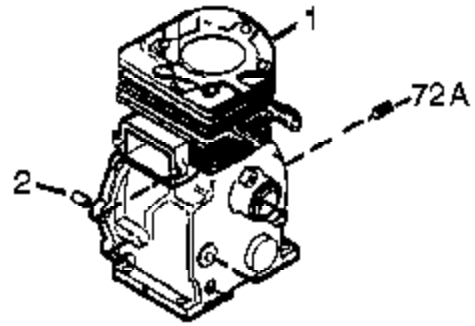

Ref #	Part Number	Qty	Description
1	37251	1	Cylinder (Incl. 2 & 20)
2	27652	2	Dowel Pin
90	611093	1	Flywheel (W/Ring Gear)
314	650873	1	Screw, 1/4-20 x 3/4"
315	611111	1	Alternator Coil (18 Watt) (Incl. 323)
323	611118	1	Terminal