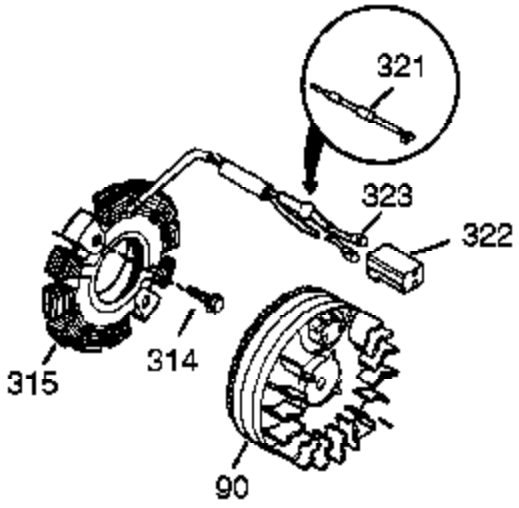

Ref #	Part Number	Qty	Description
1	37251	1	Cylinder (Incl. 2 & 20)
2	27652	2	Dowel Pin
90	611093	1	Flywheel (W/Ring Gear)
314	650873	1	Screw, 1/4-20 x 3/4"
315	611111	1	Alternator Coil (18 Watt) (Incl. 323)
323	611118	1	Terminal