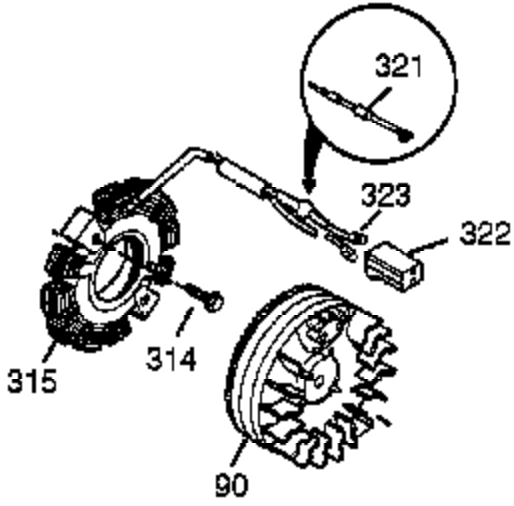

Ref #	Part Number	Qty	Description
90	611094	1	Flywheel (W/Ring Gear)
111B	611224	1	Rocker On/Off Switch
260	37558	1	Blower Housing
314	650873	2	Screw, 1/4-20 x 3/4"
315	611271	1	Alternator Coil (3/5 Split)(Incl. - 3 21 - 323)
321	611161	1	Diode
322	611229	1	Connector Body
323	611230	2	Terminal
338	650821	1	Screw, 10-32 x 1/2"