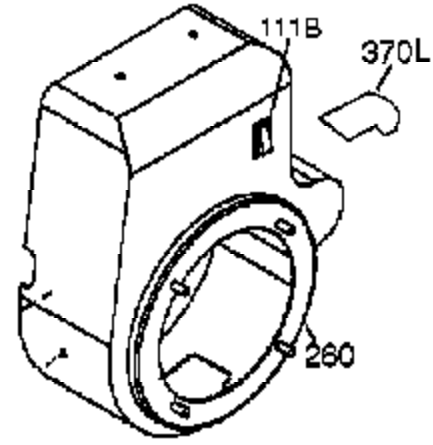

Ref #	Part Number	Qty	Description
90	611094	1	Flywheel (W/Ring Gear)
111B	611224	1	Rocker On/Off Switch
260	37558	1	Blower Housing
314	650873	2	Screw, 1/4-20 x 3/4"
315	611271	1	Alternator Coil (3/5 Split)(Incl. - 3 21 - 323)
321	611161	1	Diode
322	611229	1	Connector Body
323	611230	2	Terminal
338	650821	1	Screw, 10-32 x 1/2"