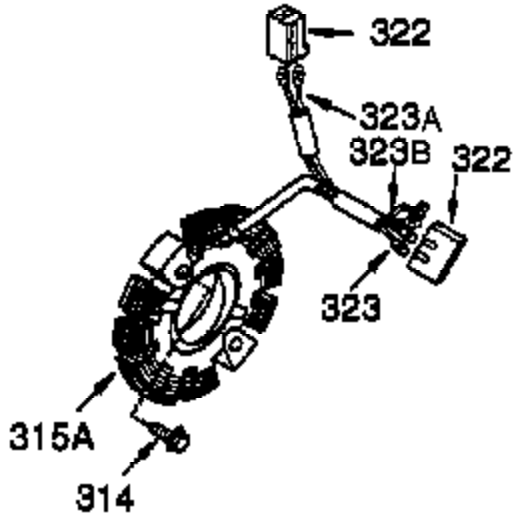

Ref #	Part Number	Qty	Description
90	611094	1	Flywheel (W/Ring Gear)
111B	611224	1	Rocker On/Off Switch
260	37558	1	Blower Housing
314	650873	2	Screw, 1/4-20 x 3/4"
315	611271	1	Alternator Coil (3/5 Split)(Incl. - 3 21 - 323)
321	611161	1	Diode
322	611229	1	Connector Body
323	611230	2	Terminal
338	650821	1	Screw, 10-32 x 1/2"