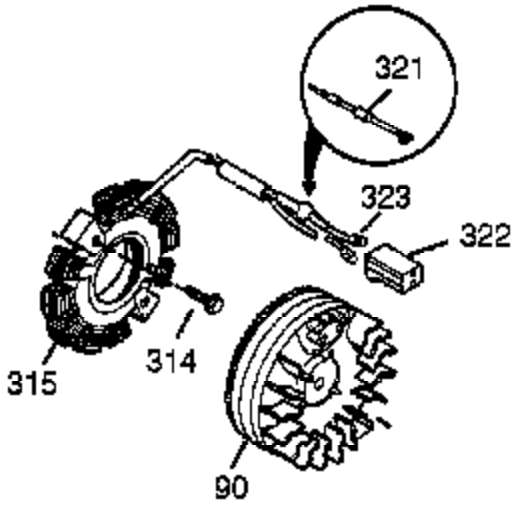

Ref #	Part Number	Qty	Description
90	611094	1	Flywheel (W/Ring Gear)
111B	611224	1	Rocker On/Off Switch
260	37558	1	Blower Housing
314	650873	2	Screw, 1/4-20 x 3/4"
315	611271	1	Alternator Coil (3/5 Split)(Incl. - 3 21 - 323)
321	611161	1	Diode
322	611229	1	Connector Body
323	611230	2	Terminal
338	650821	1	Screw, 10-32 x 1/2"